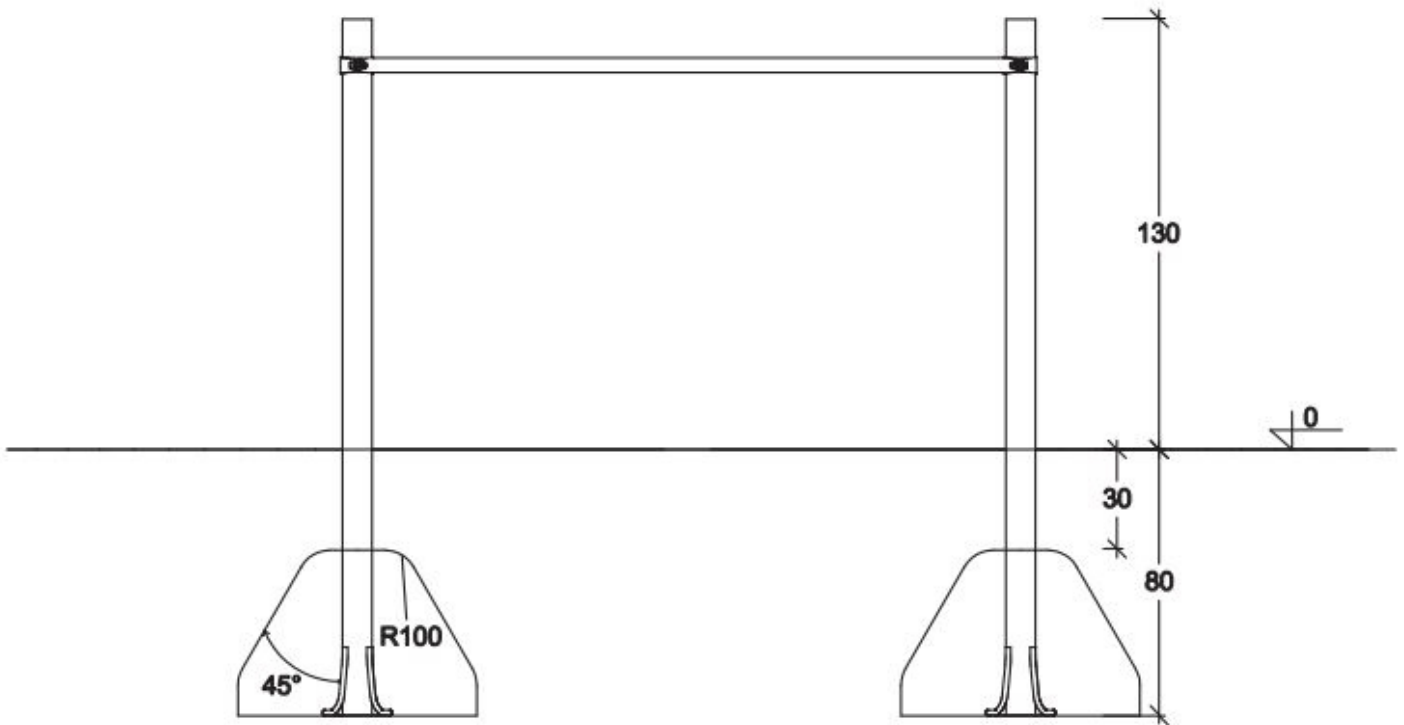

Side Elevation