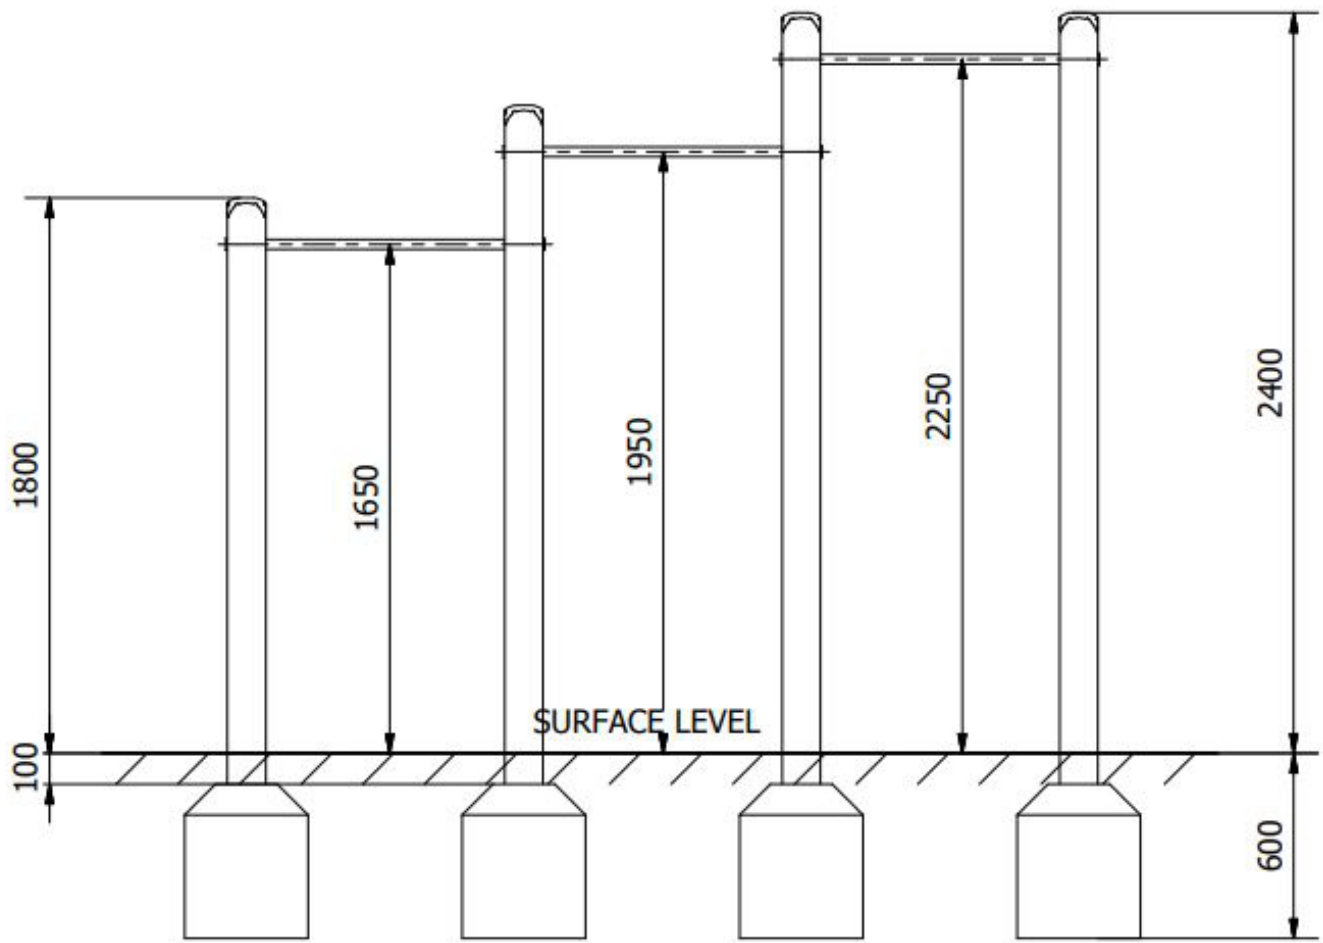

Chin Ups : PRO-500-093 (FC13)

Description : Three tier chinning bar station for upper body fitness accommodating up to 3 users at any time.

Surfacing Requirements : Perimeter L/M: 15m Wetpour/ Fibrefall M²: 13.5, Safagrass Mats M²: 13.5

Minimum User Height : 1400mm

Critical Fall Height : 1300mm

Dimensions of Largest Part : 3000x125x125mm

Weight of Heaviest Part : Approx 25.8 kg

This product complies to : BS EN 11630

This product is for outdoor use only and must not be installed indoors. Children using the equipment must be supervised at all times.

Side Elevation