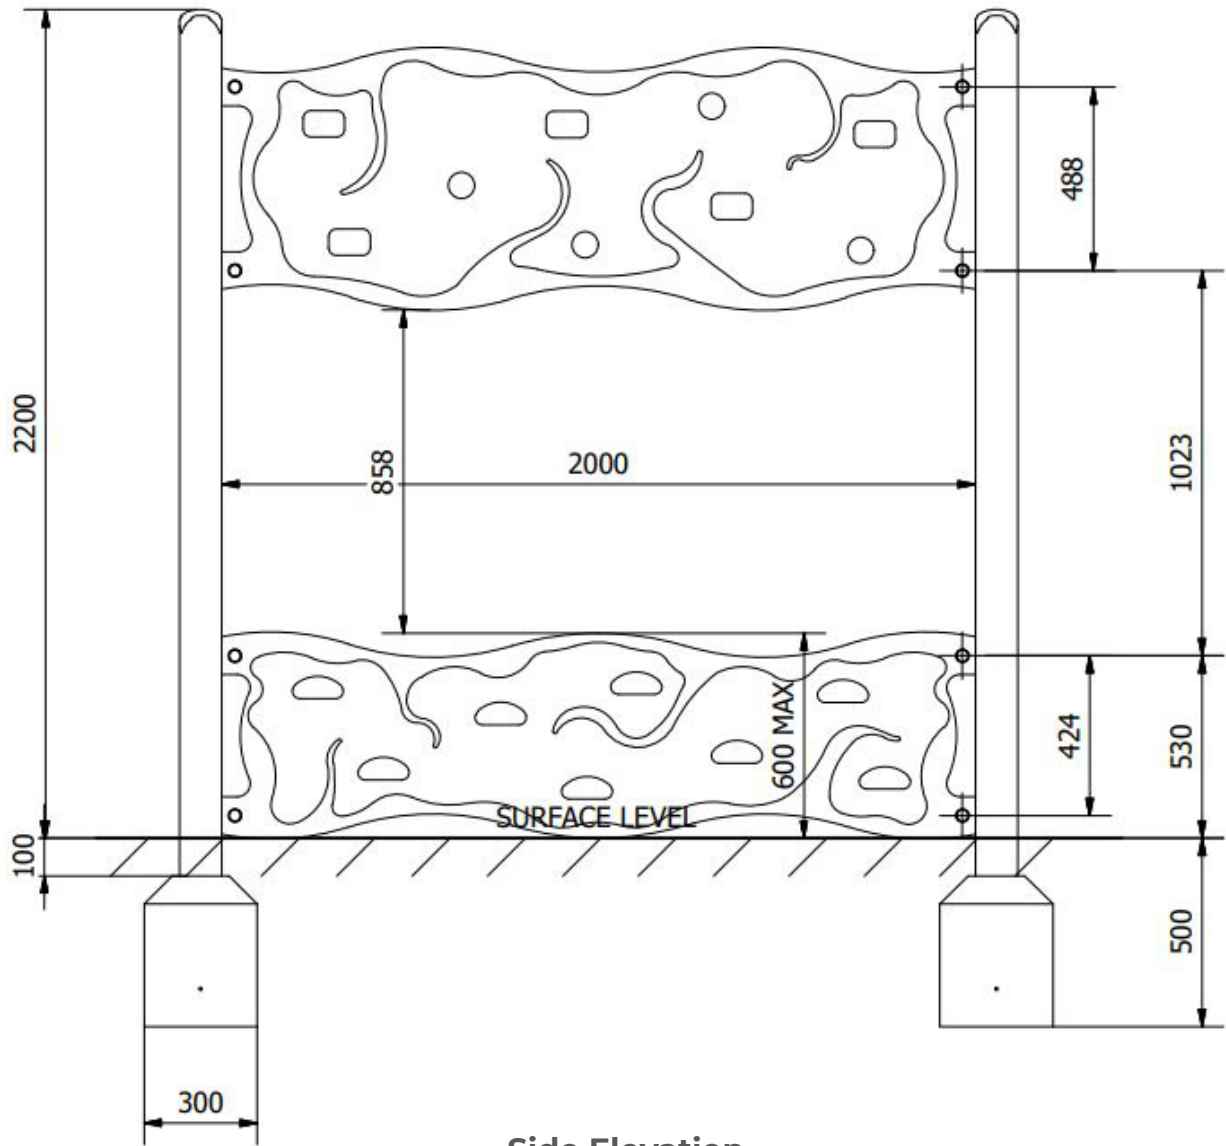

Side Elevation