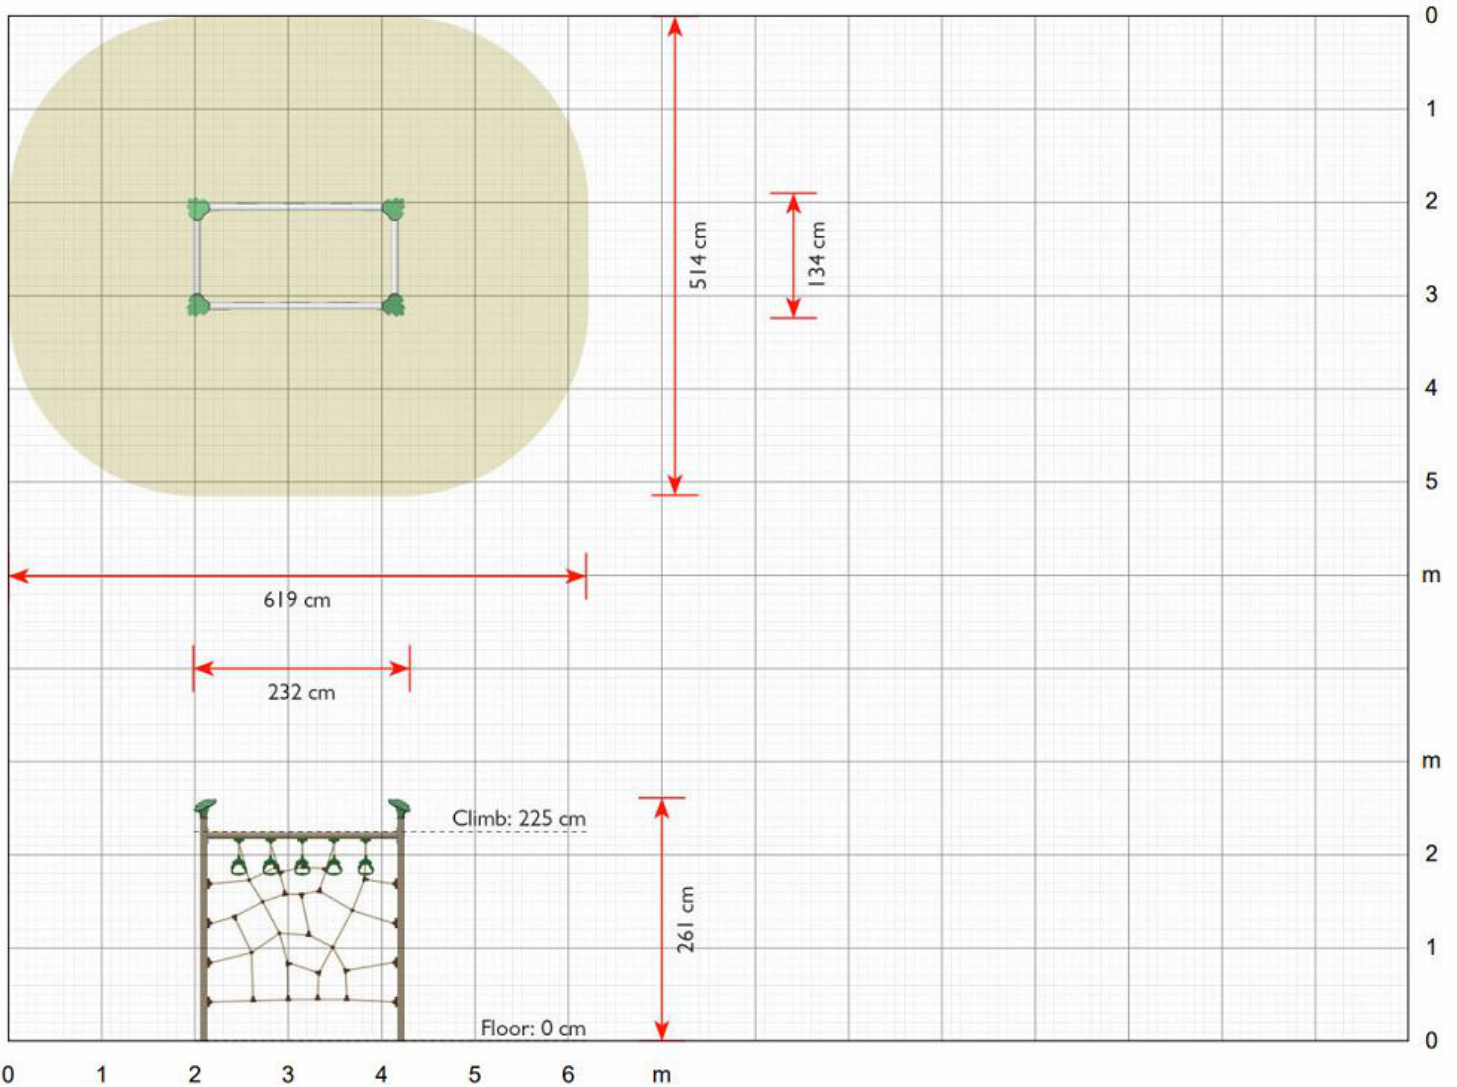

Side & Top Elevation