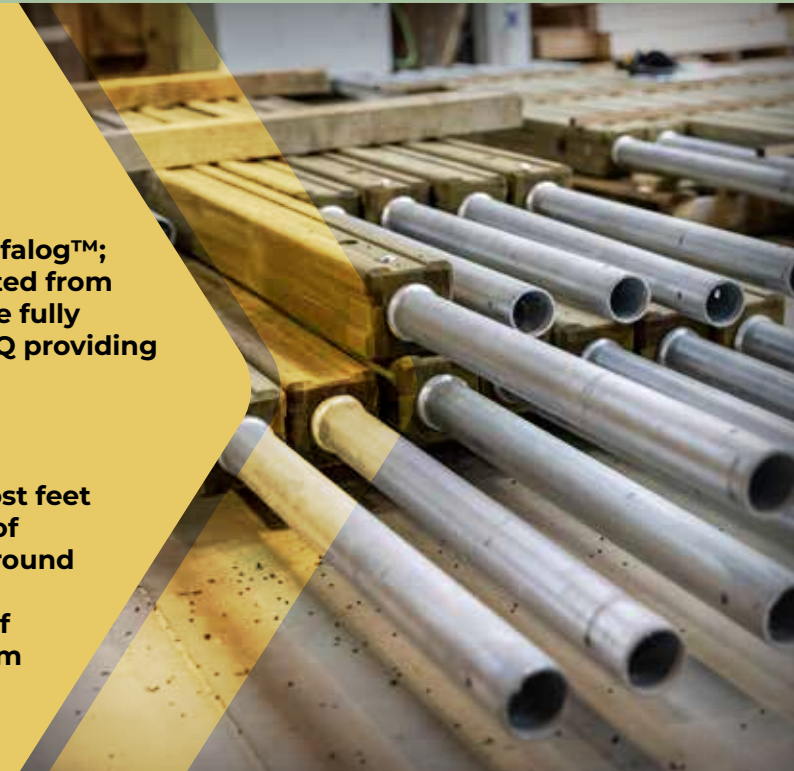

Steel post feet

All our timber equipment is installed with steel post feet as an extra precaution for the optimal protection of wooden structures against bacterial attack and ground rot. Made from hot-dipped galvanised steel these offer extra ground support and lengthen the life of your play equipment, as well as reducing long-term maintenance costs.