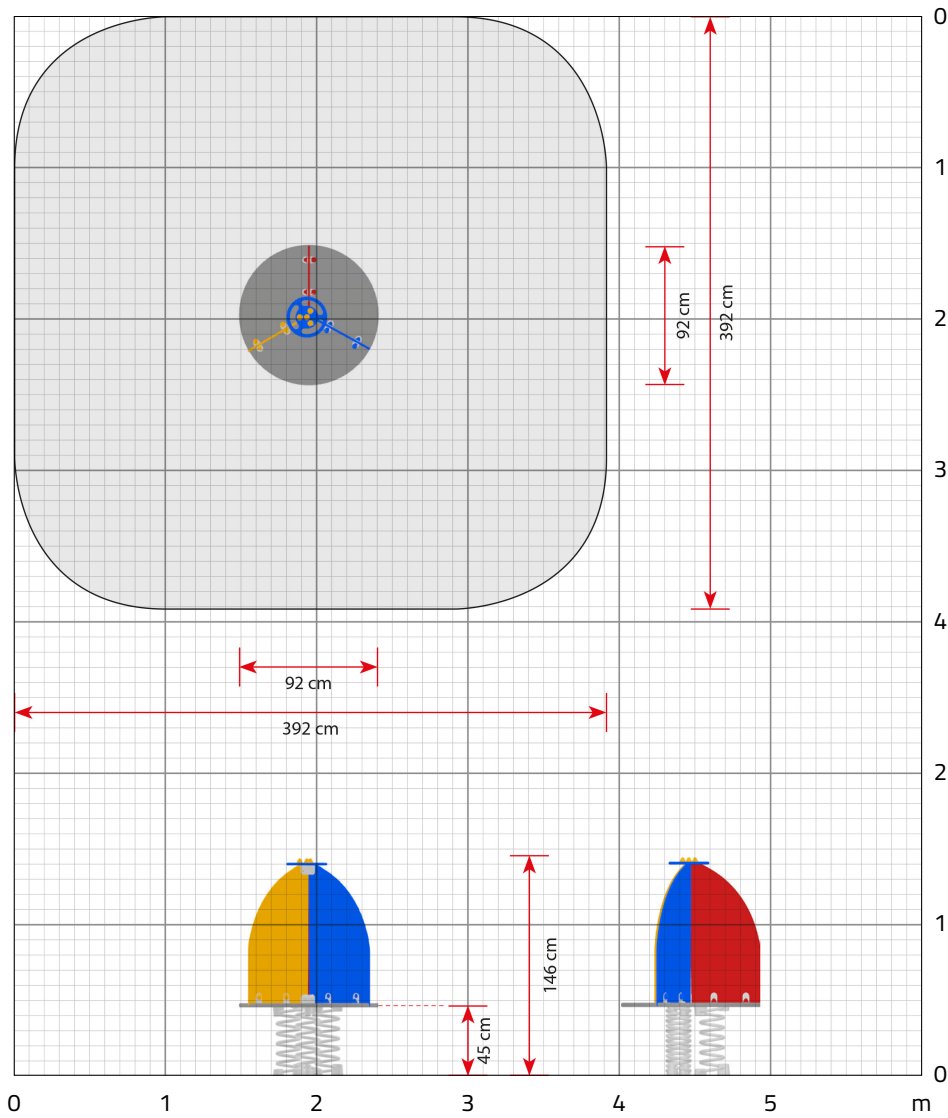

### Product dimensions (LxWxH)

92 x 92 x 146 cm

### Area requirement incl. safety distances (LxW)

392 x 392 cm

# 450 Jupiter

Scale 1:50  
(when printed at 100%)

**Made in Denmark**  
[Read more](#)

**Developed with children**  
[Read more](#)

**Low-maintenance**  
[Read more](#)

**Fully certified**  
[Read more](#)