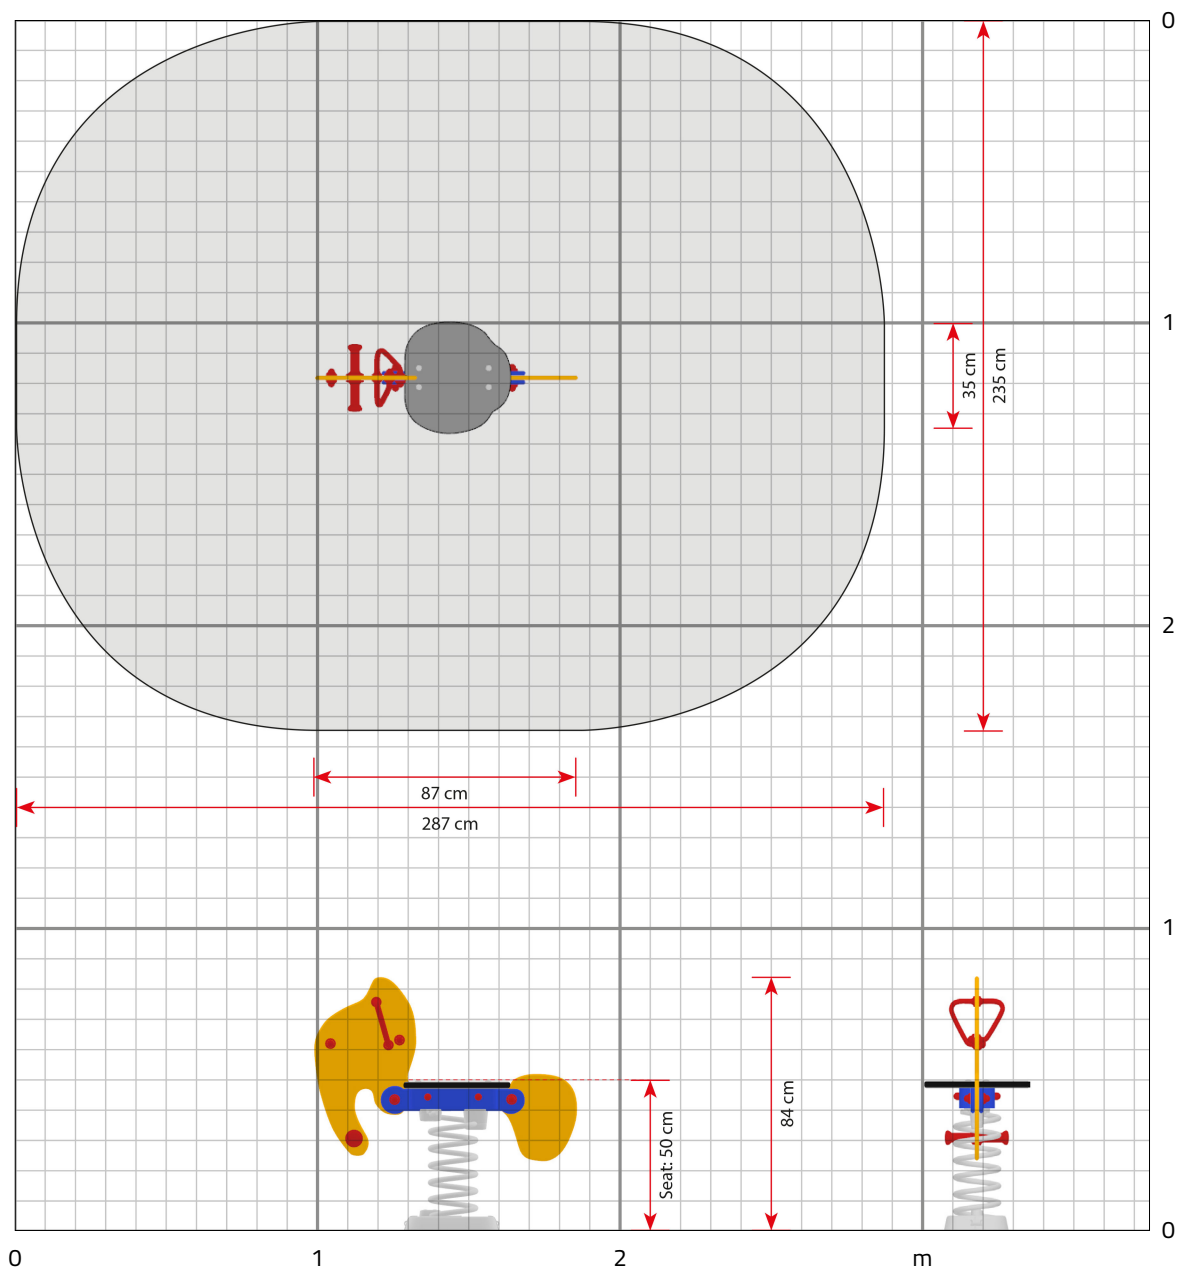

413 Yellow Elephant

Scale 1:25
(when printed at 100%)

Made in Denmark

[Read more](#)

Developed with children

[Read more](#)

Low-maintenance

[Read more](#)

Fully certified

[Read more](#)

Phone: +45 7482 6565
info@ledonplay.com, www.ledonplay.com

Production / administration:
Vestergade 25, DK-6510 Gram

Sales / marketing / product development:
Nordkajen 21, DK-6000 Kolding