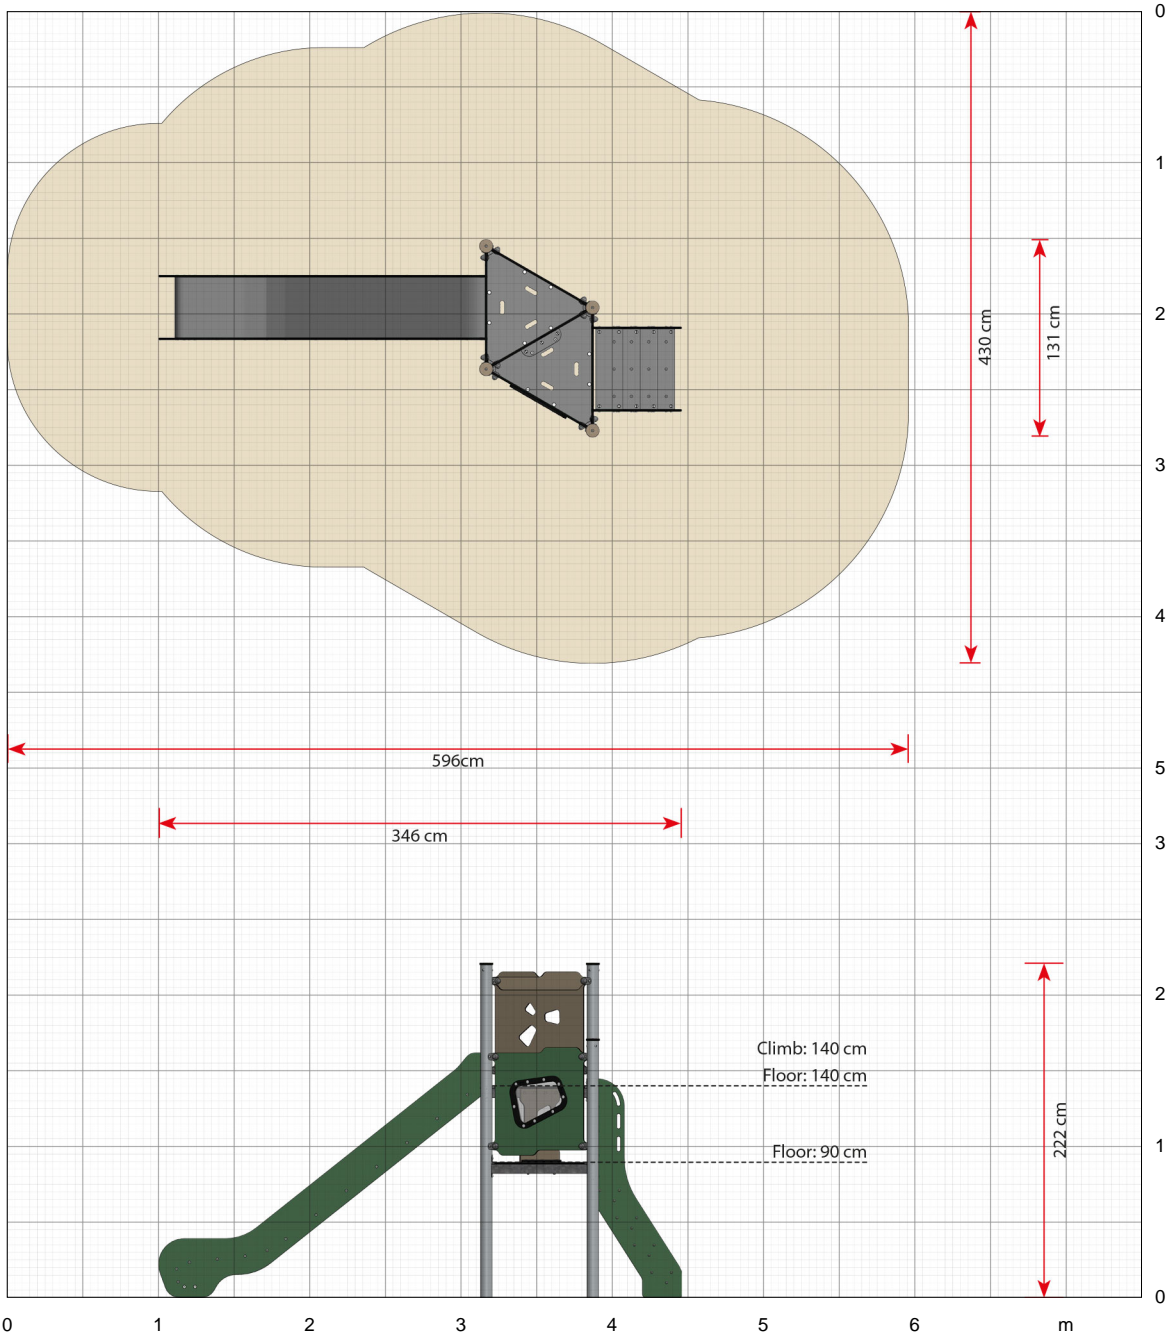

LB135

Baldur

Scale 1:50 (when printed at 100%)

Click here to see more about the product on our website:
<https://www.ledonplay.com/product/lb135/>

Phone: +45 7482 6565
info@ledonplay.com, www.ledonplay.com

Production / administration:
Vestergade 25, DK-6510 Gram

Sales / marketing / product development:
Nordkajen 21, DK-6000 Kolding