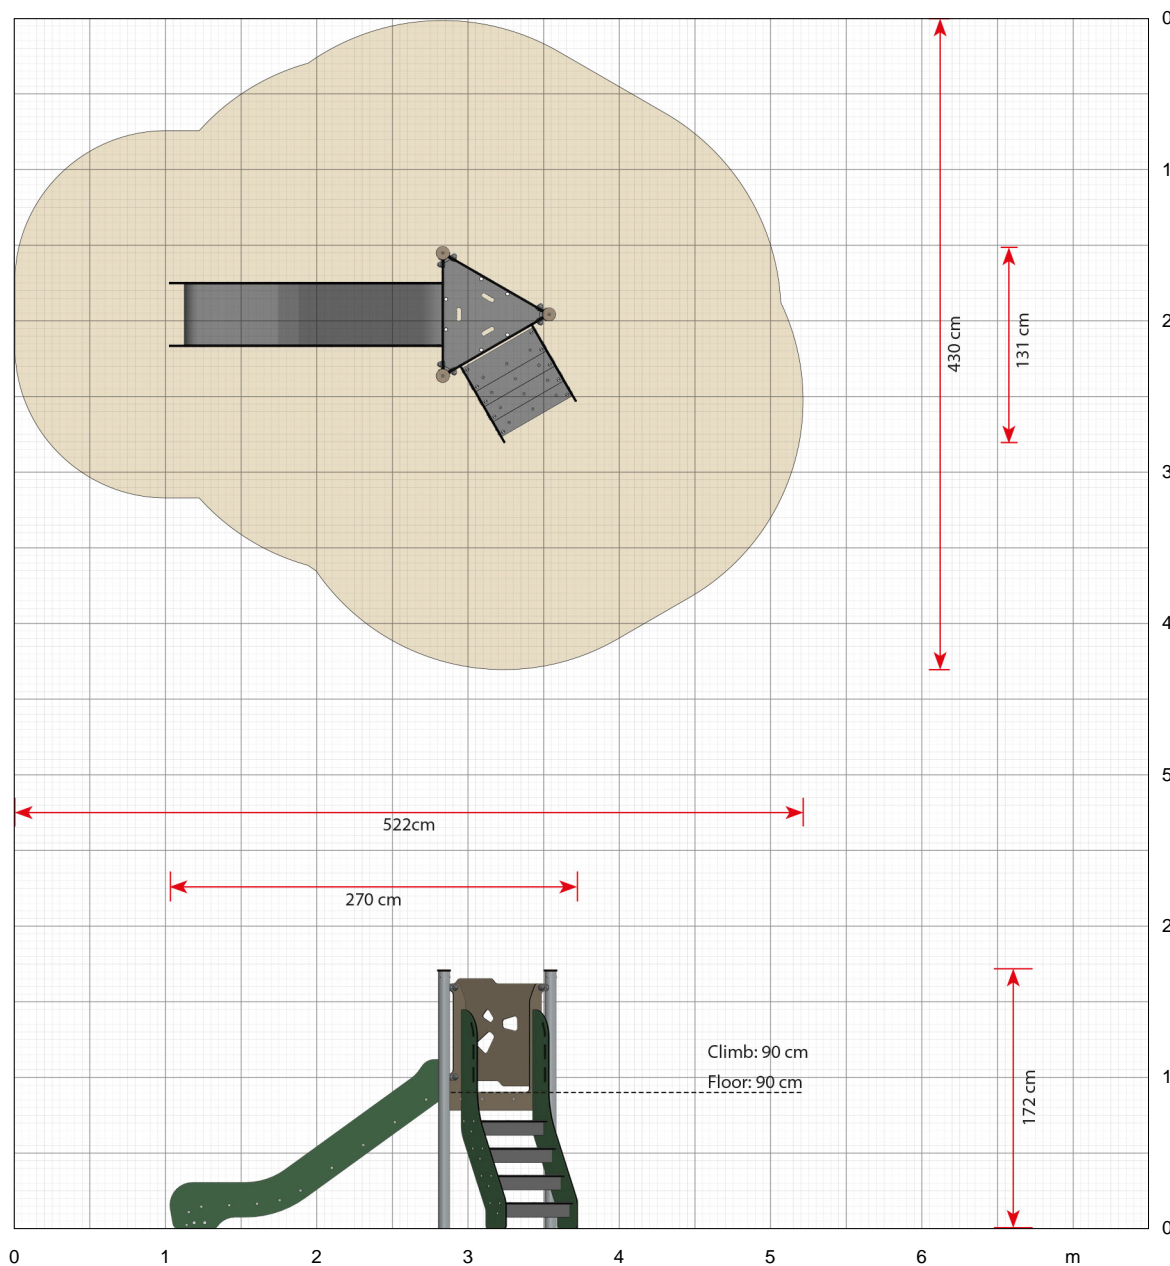

LB105

Bard

Scale 1:50 (when printed at 100%)

Click here to see more about the product on our website:
<https://www.ledonplay.com/product/lb105/>