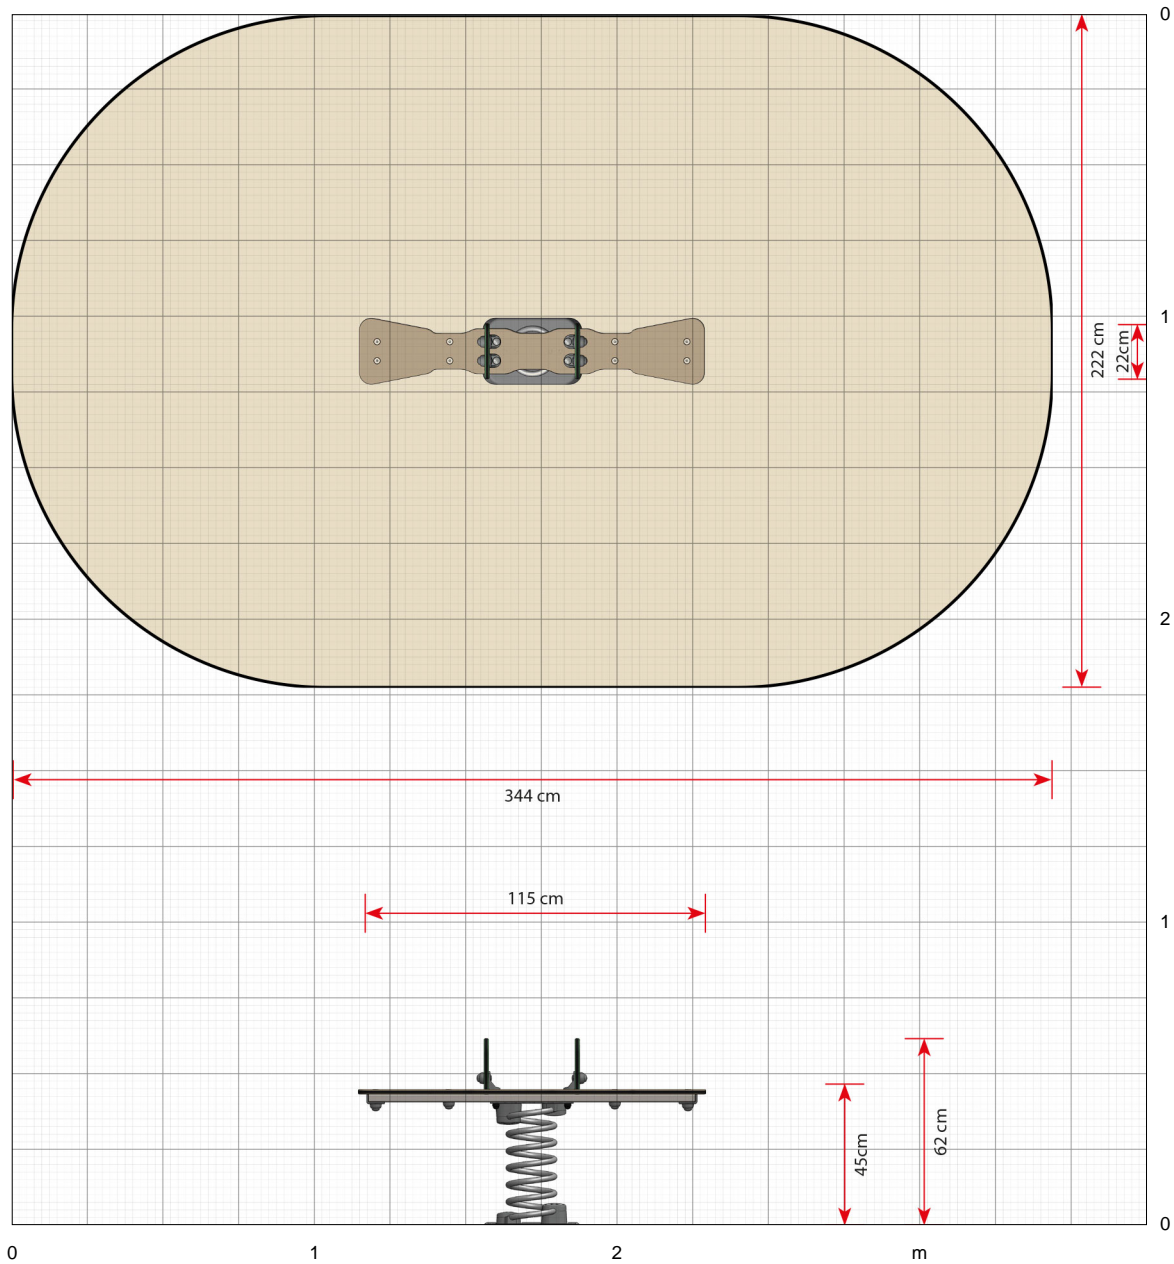

LB018

Bob

Scale 1:25 (when printed at 100%)

Click here to see more about the product on our website:
<https://www.ledonplay.com/product/lb018/>

Phone: +45 7482 6565
info@ledonplay.com, www.ledonplay.com

Production / administration:
Vestergade 25, DK-6510 Gram

Sales / marketing / product development:
Nordkajen 21, DK-6000 Kolding