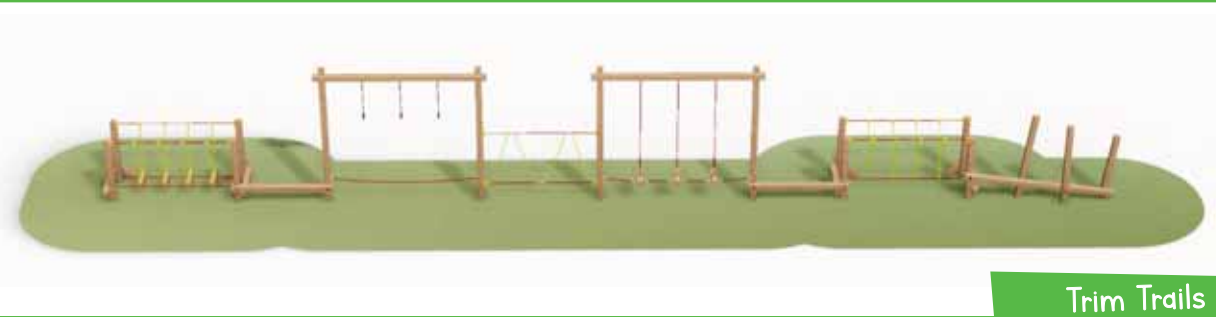

Sports Premium

We are a leading manufacturer of children's trim trail equipment and have built up a reputation for trim trail structures that develop key skills of balance, dexterity, coordination and team building. We offer a selection of combined or bespoke trails designed to fit in with site requirements.

Our Ledon steel obstacle course is very versatile, as it can be configured in any direction, which makes it easy to incorporate into an existing playground.

The straight course is ideal if children want to compete, especially if you have two parallel courses.