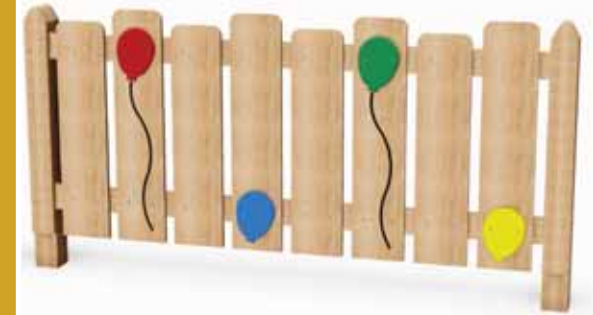

Eco Bongo Tree

The Eco Bongo Tree has three different sized bongo drums mounted around a central post. Constructed from HDPE mounting brackets, this product is easy to play with great sound tool.

Sensory Tunnel

The multicoloured sides provide visual stimulation and ever changing coloured shadows on the floor. All of this can help improve colour recognition.

Accessories

Furniture

Sleeper Bench

Our sleeper benches, which come in a range of sizes, are perfect for creating 'quiet' or 'sociable' zones where children can enjoy each other's company in the outdoors.

Nature

Box Planter

This square planter comes in a range of sizes and makes a fantastic addition to any school playground. Let the children take ownership and watch their seeds grow.

Fencing

Balloon Playground Fencing