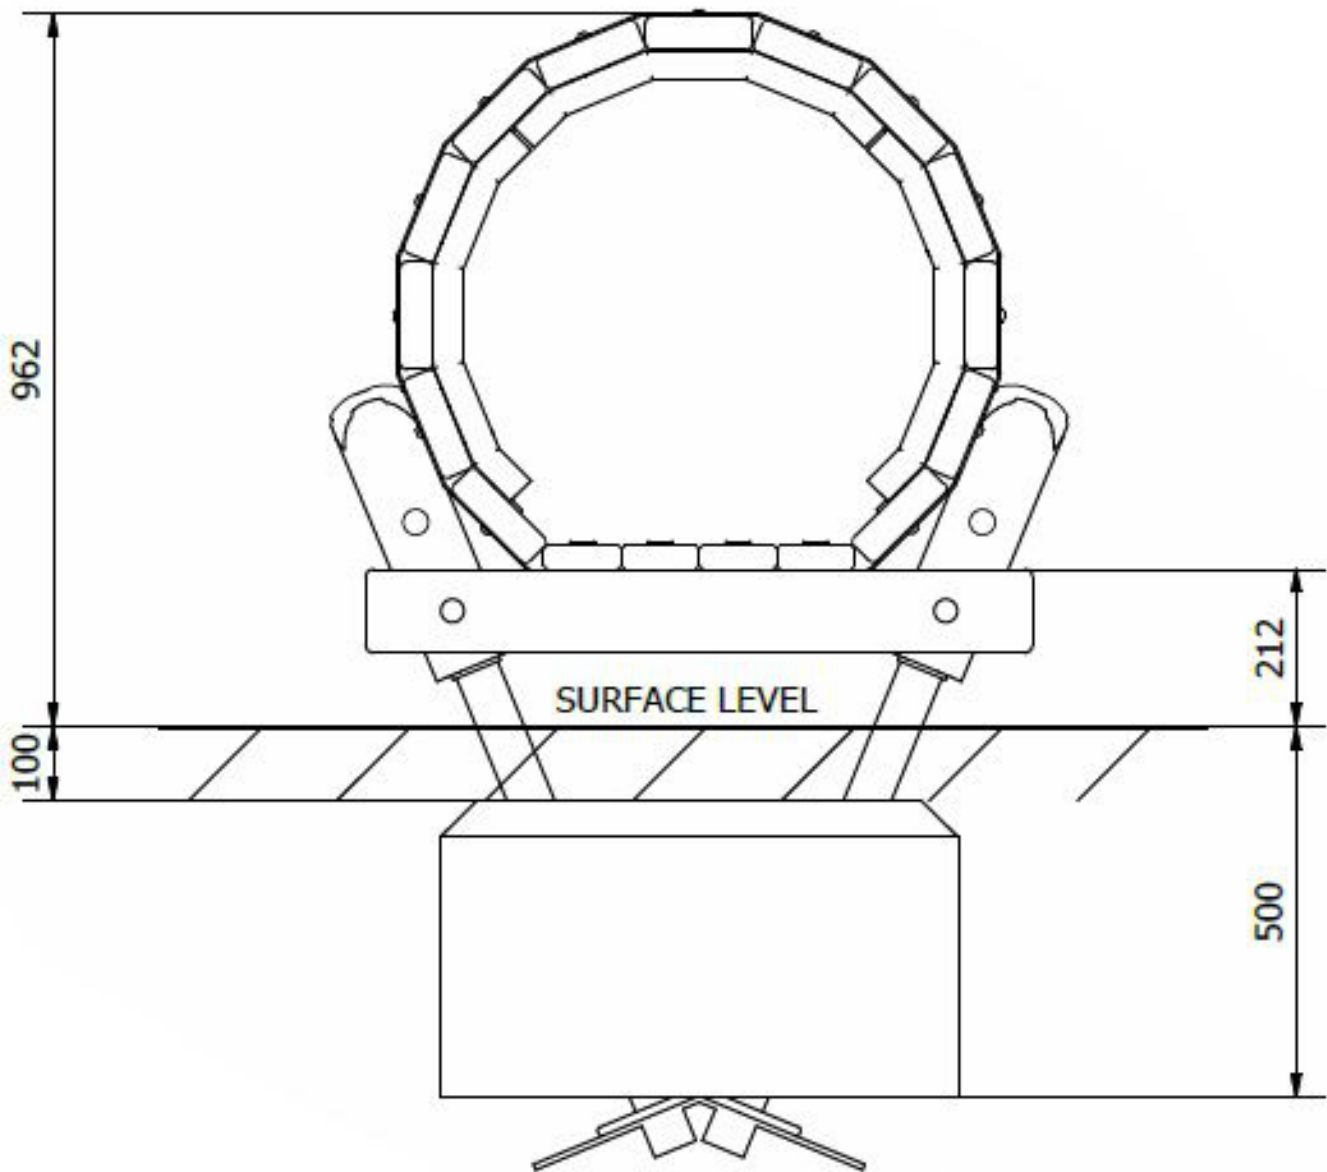

Side Elevation