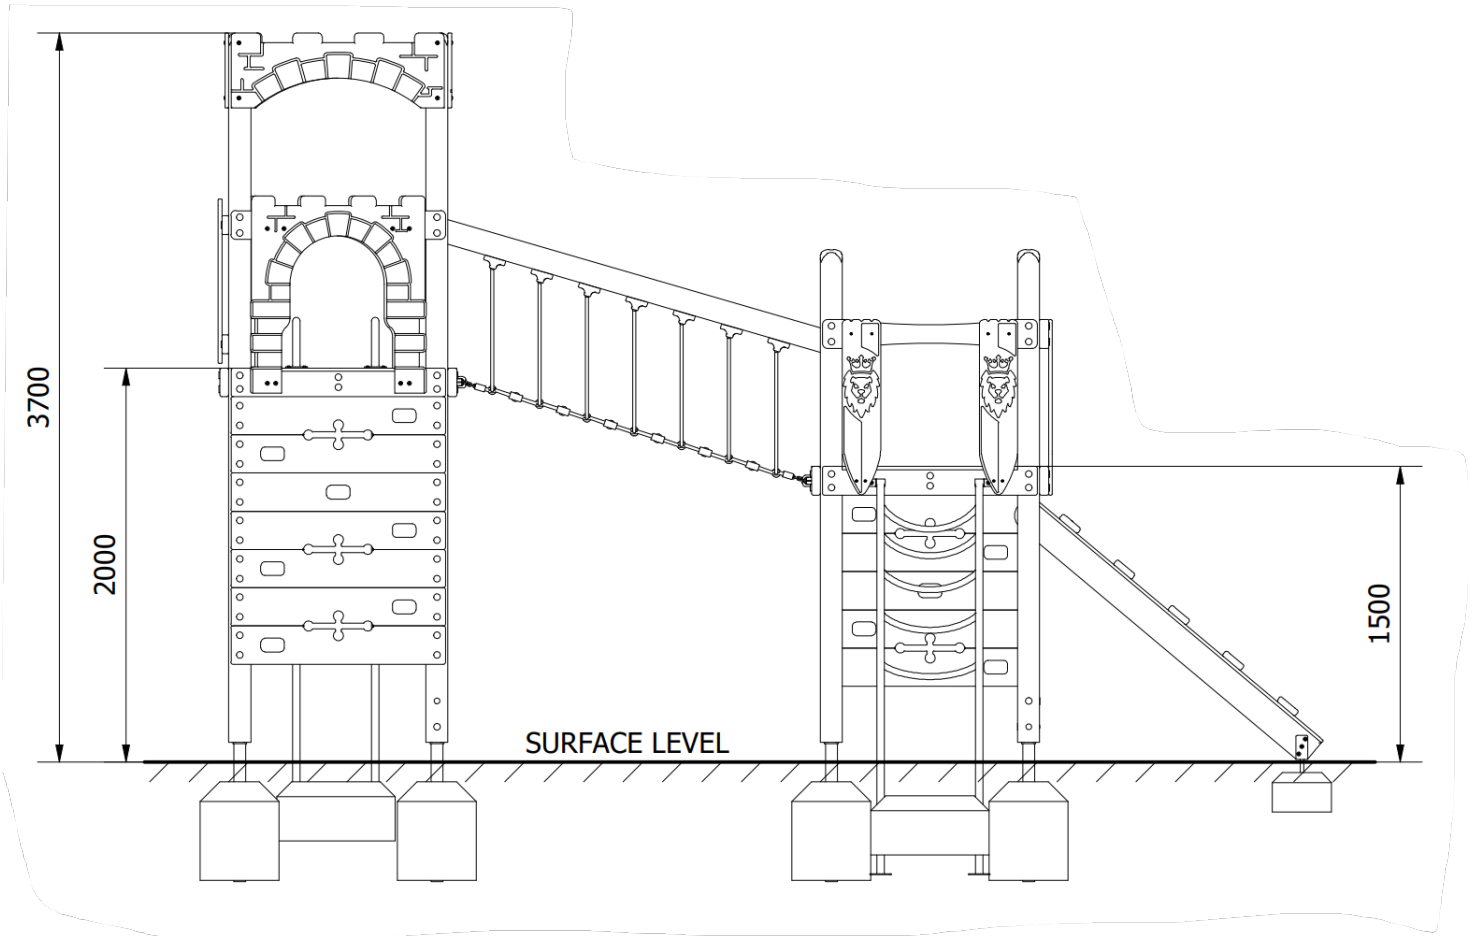

Side Elevation