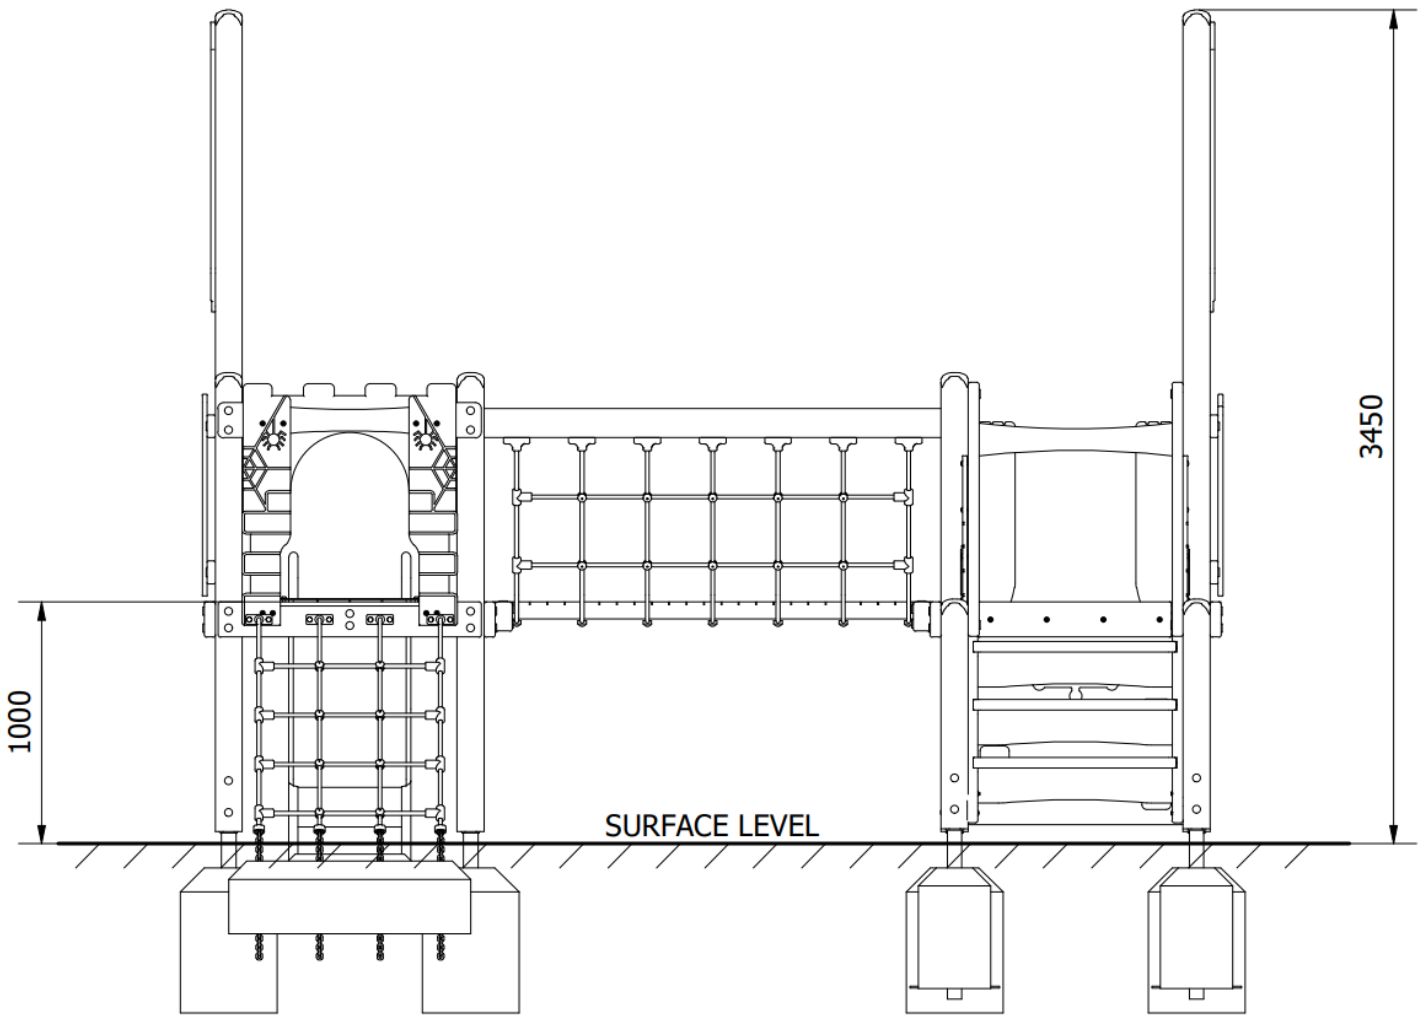

Side Elevation