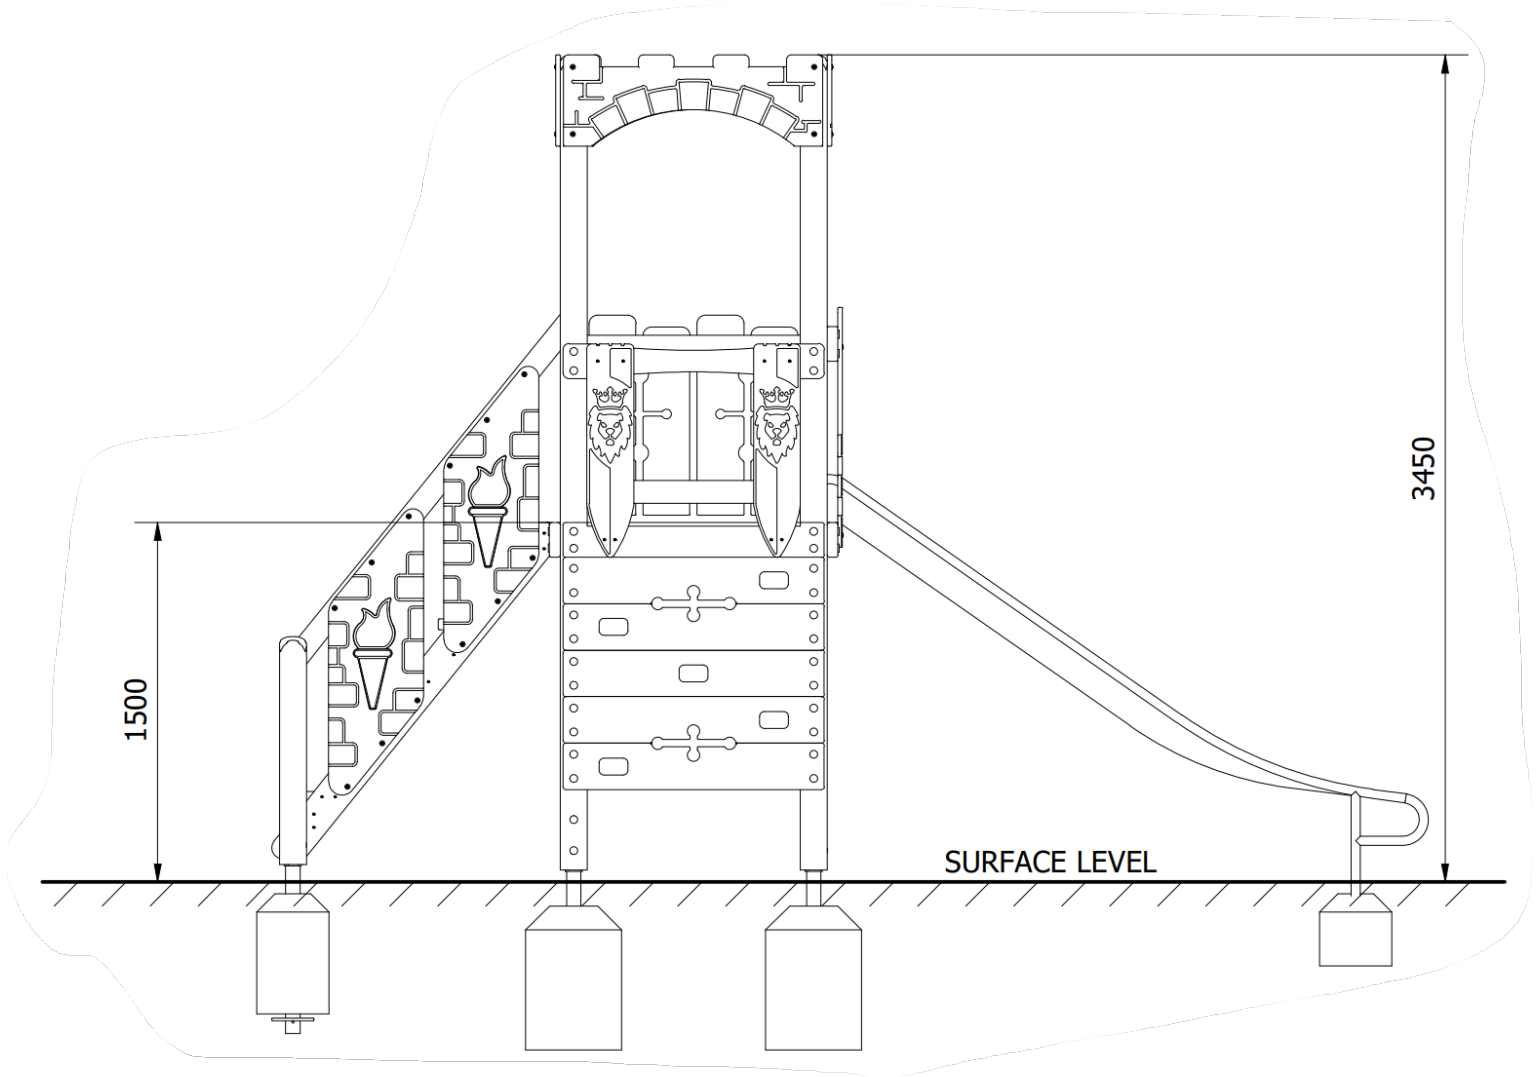

Side Elevation