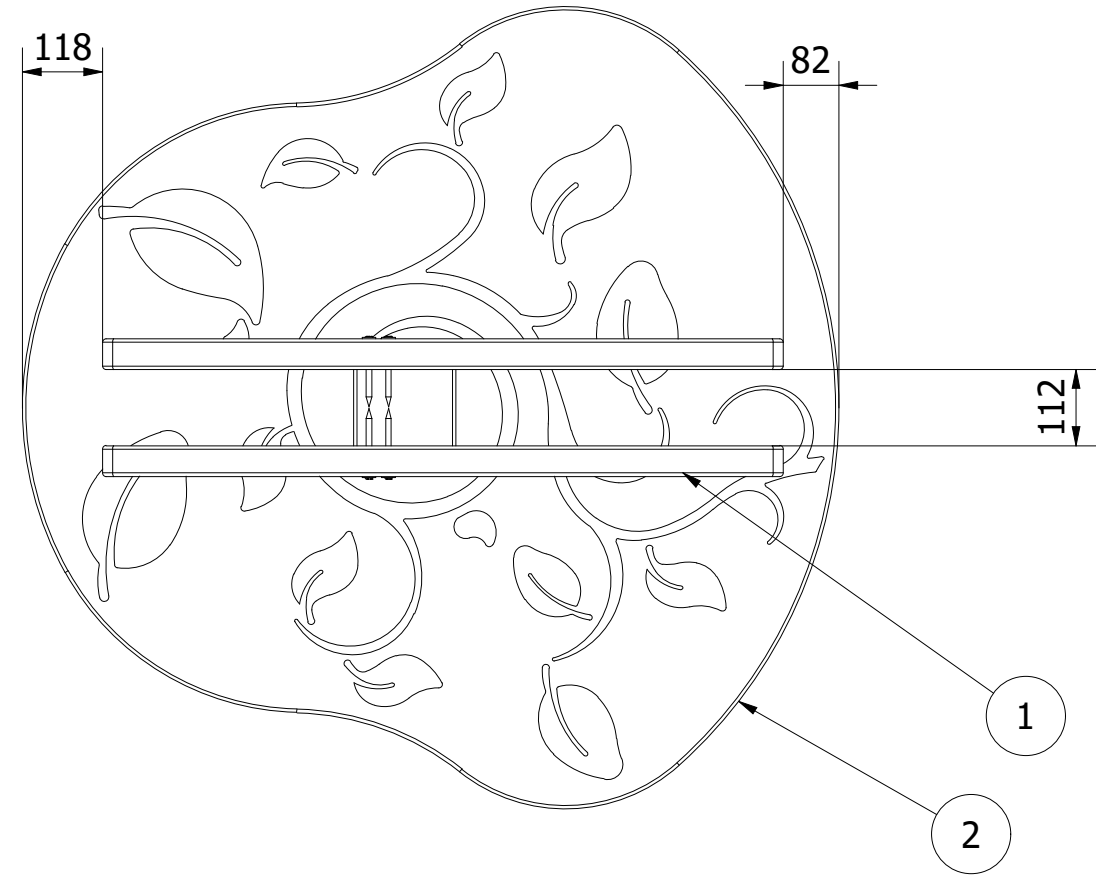

PARTS LIST

ITEM	QTY	PART NUMBER	DESCRIPTION	STOCK NUMBER
1	2	TB-200-878	1000 X 95 X 45	COMTIMSAW0007
2	1	PE-400-139	ORCHARD ROOF	COMPOL0040
3	4	M8 X 100 TORX WASHER HEAD	100MM WASHER HEAD	COMA2WH8X100
4	10	M6 X 50 TORX WOODSCREW	50MM TORX WOODSCREW	COMA2WS6X50

UNLESS OTHERWISE SPECIFIED:  
DIMENSIONS ARE IN MILLIMETERS  
TOLERANCES:  
LINEAR: ±2MM  
1 DECIMAL PLACE: ±0.5MM  
ANGULAR: ±1°

**PROPRIETARY AND CONFIDENTIAL**  
THE INFORMATION CONTAINED IN THIS  
DRAWING IS THE SOLE PROPERTY OF  
FENLAND LEISURE PRODUCTS. ANY  
REPRODUCTION IN PART OR AS A WHOLE  
WITHOUT THE WRITTEN PERMISSION  
OF FENLAND  
LEISURE PRODUCTS IS PROHIBITED.