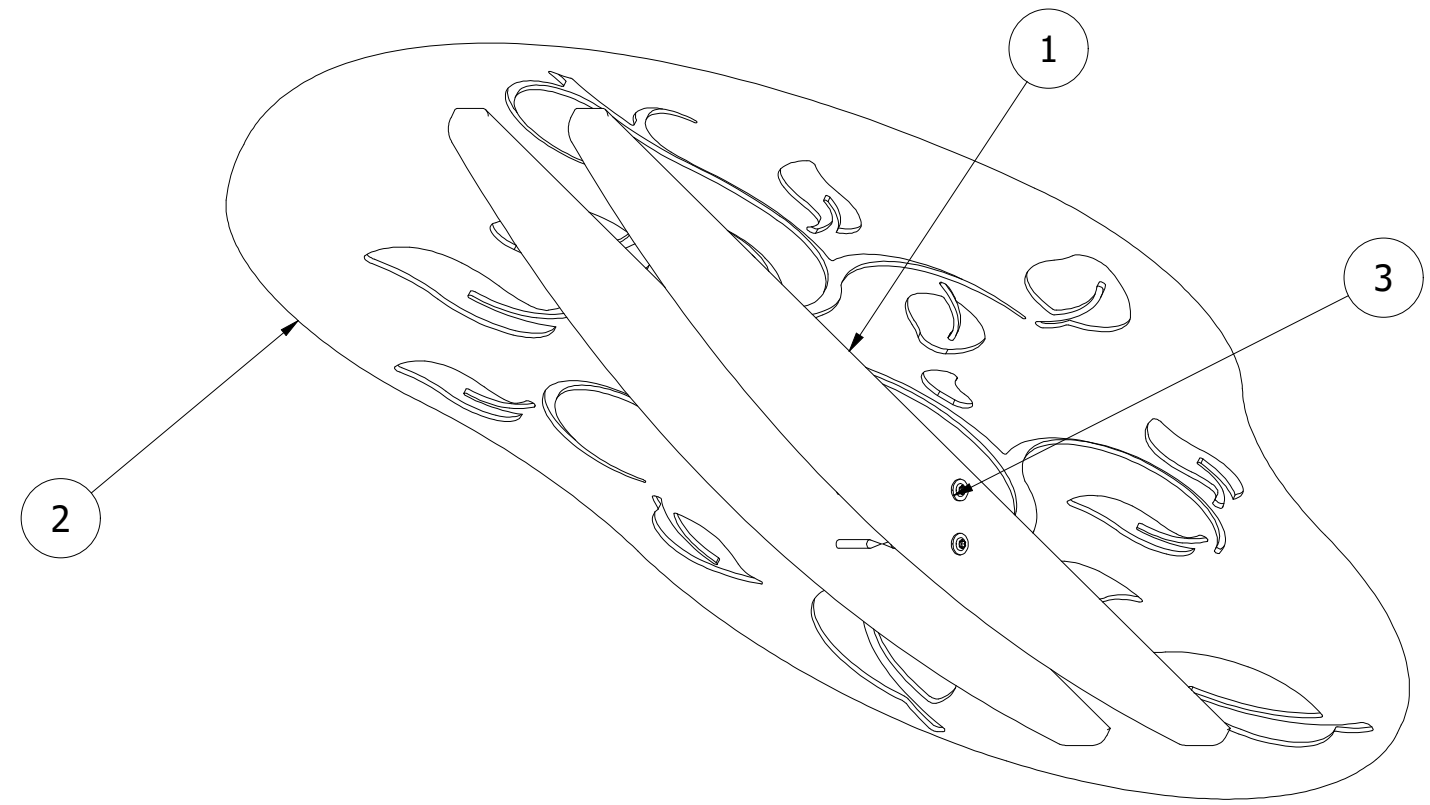

PARTS LIST

ITEM	QTY	PART NUMBER	DESCRIPTION	STOCK NUMBER
1	2	TB-200-878	1000 X 95 X 45	COMTIMSAW0007
2	1	PE-400-139	ORCHARD ROOF	COMPOL0040
3	4	M8 X 100 TORX WASHER HEAD	100MM WASHER HEAD	COMA2WH8X100
4	10	M6 X 50 TORX WOODSCREW	50MM TORX WOODSCREW	COMA2WS6X50

UNLESS OTHERWISE SPECIFIED:  
DIMENSIONS ARE IN MILLIMETERS  
TOLERANCES:  
LINEAR: ±2MM  
1 DECIMAL PLACE: ±0.5MM  
ANGULAR: ±1°

**PROPRIETARY AND CONFIDENTIAL**  
THE INFORMATION CONTAINED IN THIS  
DRAWING IS THE SOLE PROPERTY OF  
FENLAND LEISURE PRODUCTS. ANY  
REPRODUCTION IN PART OR AS A WHOLE  
WITHOUT THE WRITTEN PERMISSION  
OF FENLAND  
LEISURE PRODUCTS IS PROHIBITED.