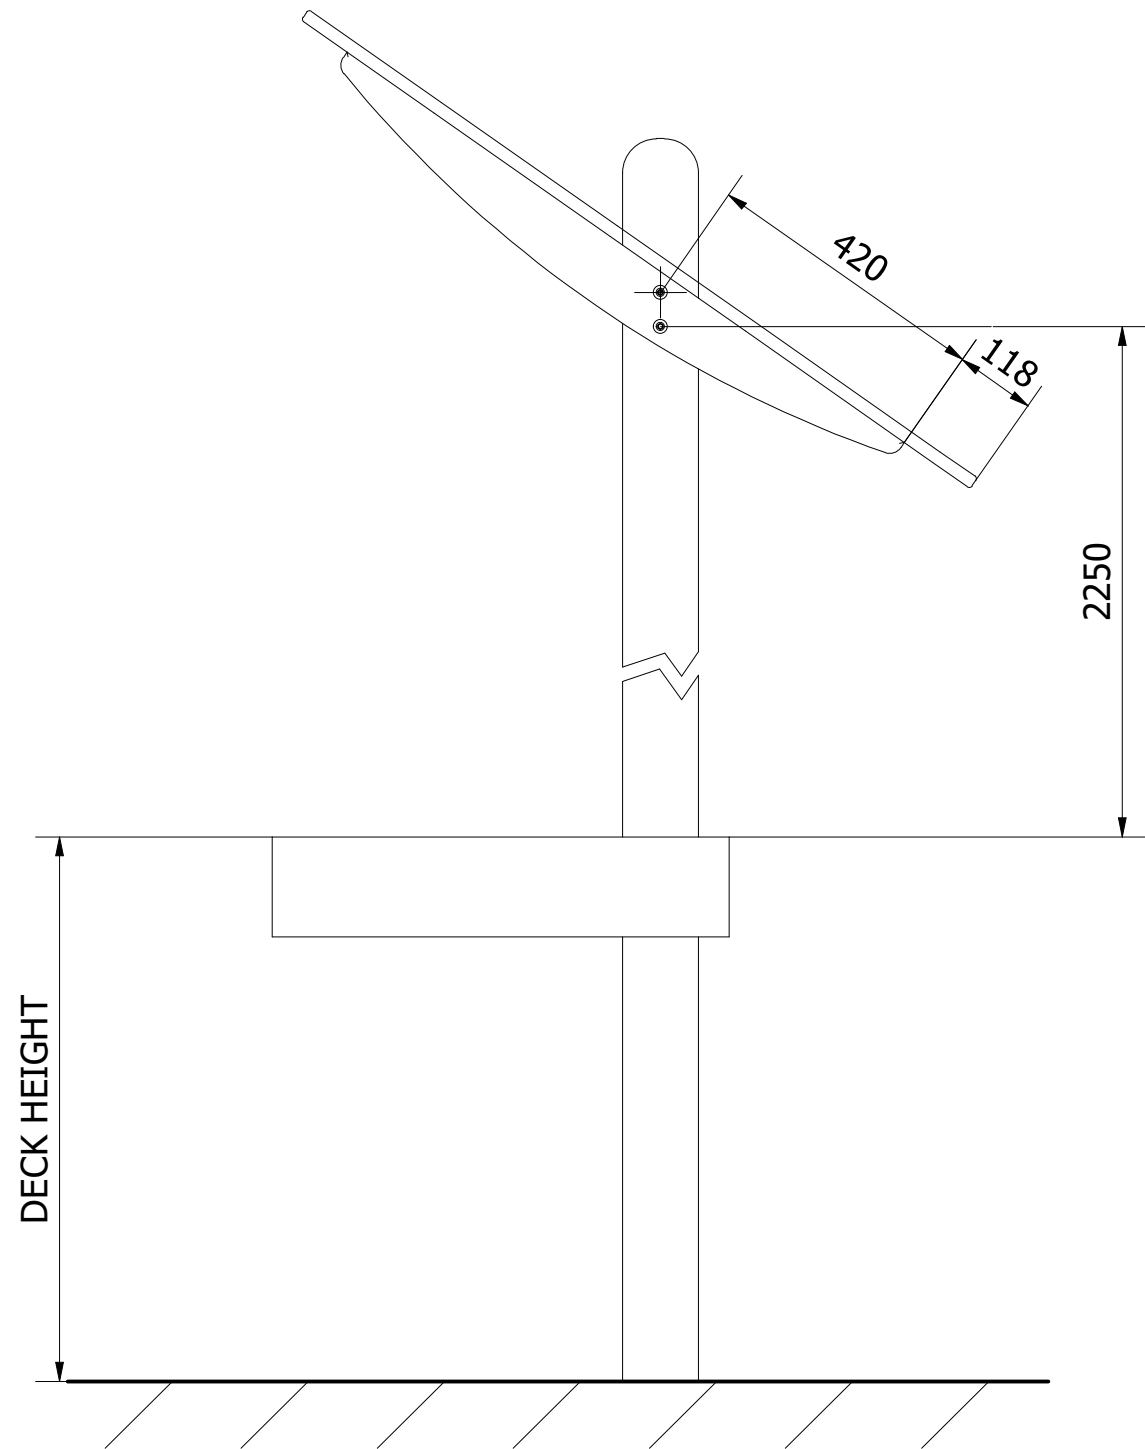

PARTS LIST

ITEM	QTY	PART NUMBER	DESCRIPTION	STOCK NUMBER
1	2	TB-200-878	1000 X 95 X 45	COMTIMSAW0007
2	1	PE-400-139	ORCHARD ROOF	COMPOL0040
3	4	M8 X 100 TORX WASHER HEAD	100MM WASHER HEAD	COMA2WH8X100
4	10	M6 X 50 TORX WOODSCREW	50MM TORX WOODSCREW	COMA2WS6X50

UNLESS OTHERWISE SPECIFIED:  
DIMENSIONS ARE IN MILLIMETERS  
TOLERANCES:  
LINEAR: ±2MM  
1 DECIMAL PLACE: ±0.5MM  
ANGULAR: ±1°

**PROPRIETARY AND CONFIDENTIAL**  
THE INFORMATION CONTAINED IN THIS  
DRAWING IS THE SOLE PROPERTY OF  
FENLAND LEISURE PRODUCTS. ANY  
REPRODUCTION IN PART OR AS A WHOLE  
WITHOUT THE WRITTEN PERMISSION  
OF FENLAND  
LEISURE PRODUCTS IS PROHIBITED.

Title: **MOD-600-127 ORCHARD ROOF**

Product Range: **MODULE DRAWING**

Date:  
10/05/2021

Page: 1

A3

DO NOT SCALE FROM DRAWING

Tel: 01354 638359 www.onlineplaygrounds.co.uk