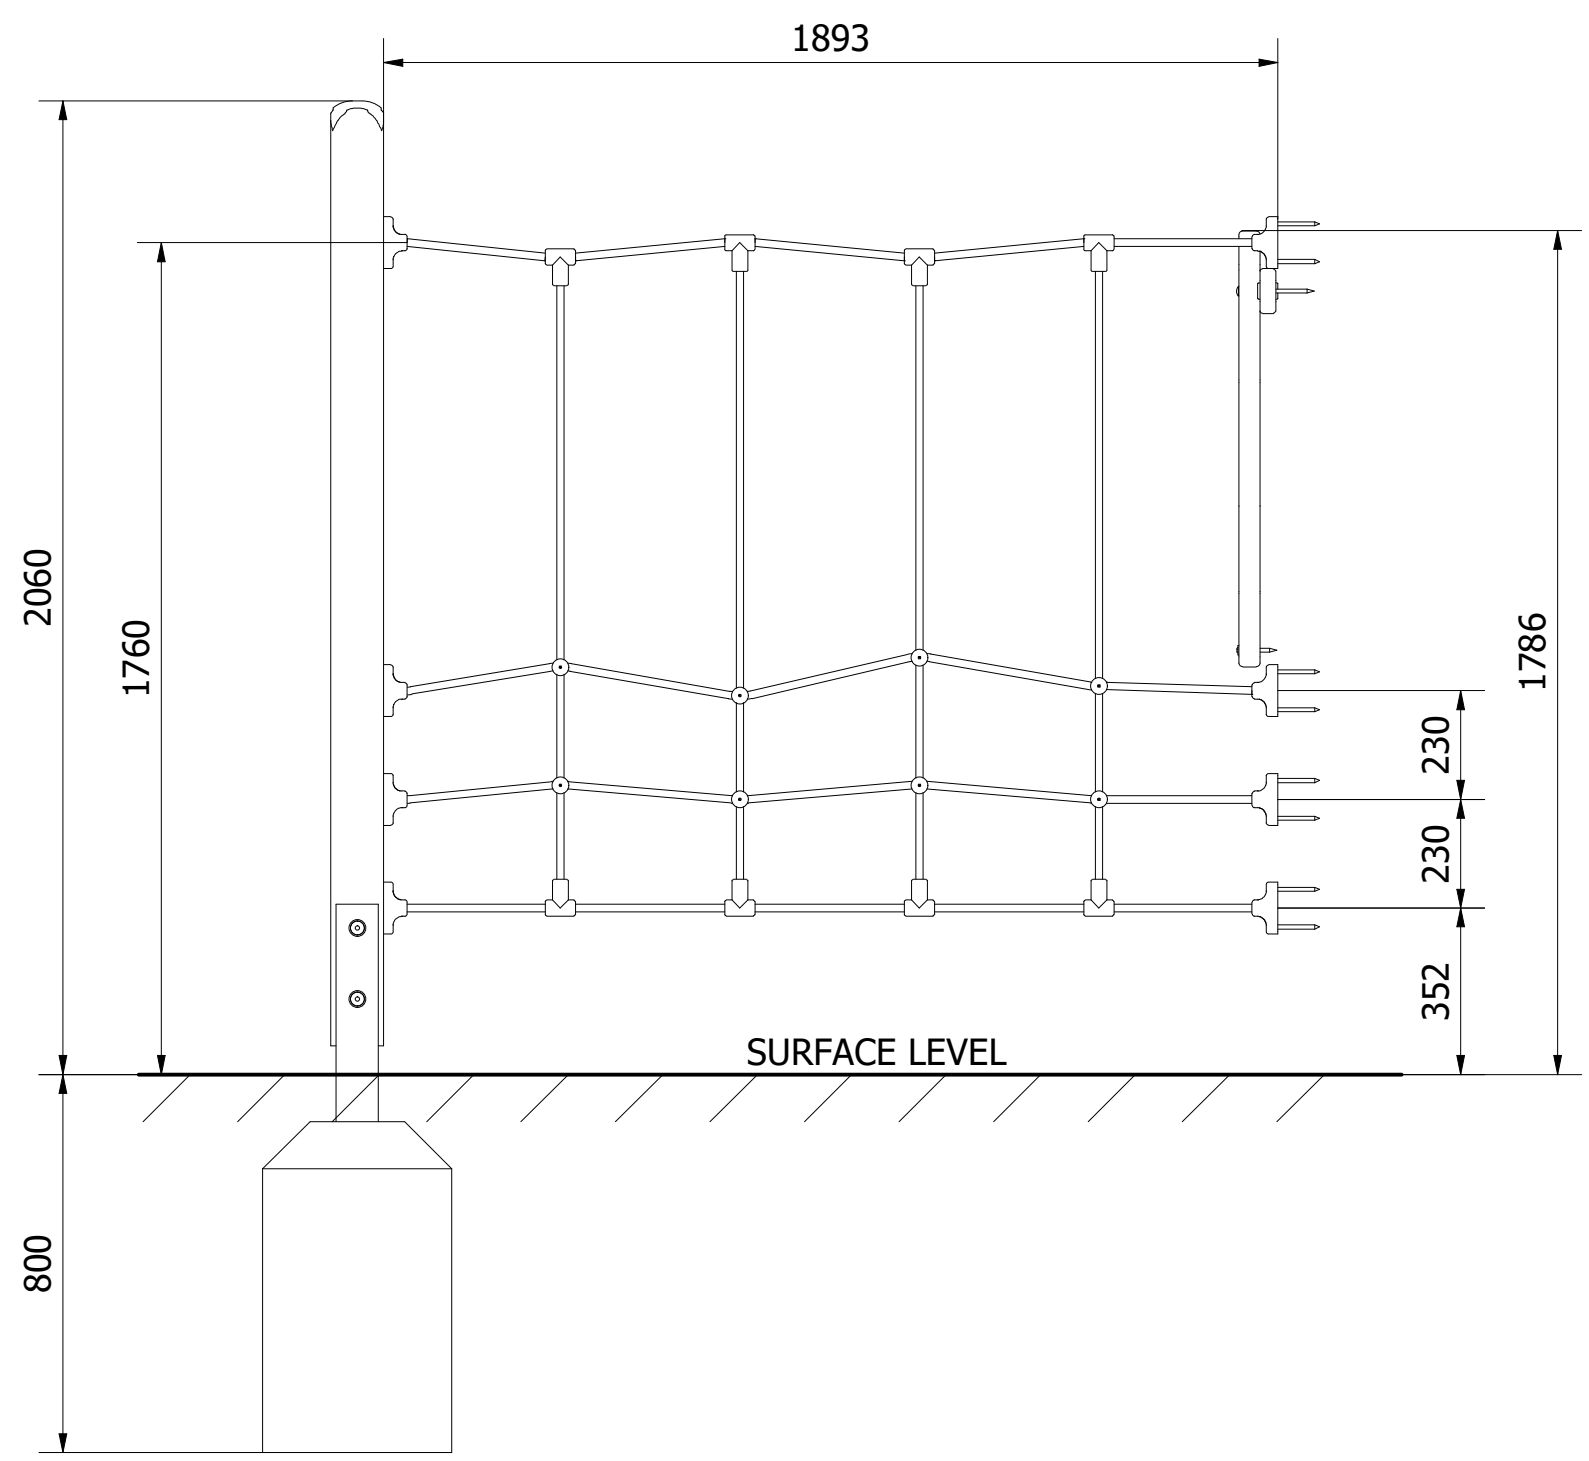

PARTS LIST

ITEM	QTY	PART NUMBER	DESCRIPTION	STOCK NUMBER
1	1	TB-200-943	2000MM X 112MM SAFALOG	COMTIMSAF0002
2	1	MT-300-030	POST FOOT (SUIT 112MM)	
3	1	RS-100-095	1.0M TOWER TRAVERSE NET	
4	1	MOD-600-133 HALF JUNGLE BARRIER_LH	JUNGLE BARRIER	
5	2	M12 X 160 COACH BOLT	M12 X 160 (DIN 603)	COMA2CBM12X160
6	2	M12 WASHER	M12 WASHER (DIN 125)	COMA2FWM12
7	2	M12 NYLOC NUT	M12 NYLOC NUT (DIN 985)	COMA2NNM12
8	2	2 PART CAP (BLACK)	TWO PART CAP	COMPLACAP0028
9	1	400 x 400 x 700	0.112 ³ CONCRETE FOUNDATION	

UNLESS OTHERWISE SPECIFIED:
DIMENSIONS ARE IN MILLIMETERS
TOLERANCES:
LINEAR: ±2MM
1 DECIMAL PLACE: ±0.5MM
ANGULAR: ±1°

PROPRIETARY AND CONFIDENTIAL
THE INFORMATION CONTAINED IN THIS
DRAWING IS THE SOLE PROPERTY OF
FENLAND LEISURE PRODUCTS. ANY
REPRODUCTION IN PART OR AS A WHOLE
WITHOUT THE WRITTEN PERMISSION
OF FENLAND
LEISURE PRODUCTS IS PROHIBITED.

Title: **MOD-600-206 1.0M TOWER TRAVERSE NET**

Product Range: **MULTIPLAY TOWERS**

Date: 25/07/2022

Page: 1

DO NOT SCALE FROM DRAWING

Tel: 01354 638359 www.onlineplaygrounds.co.uk