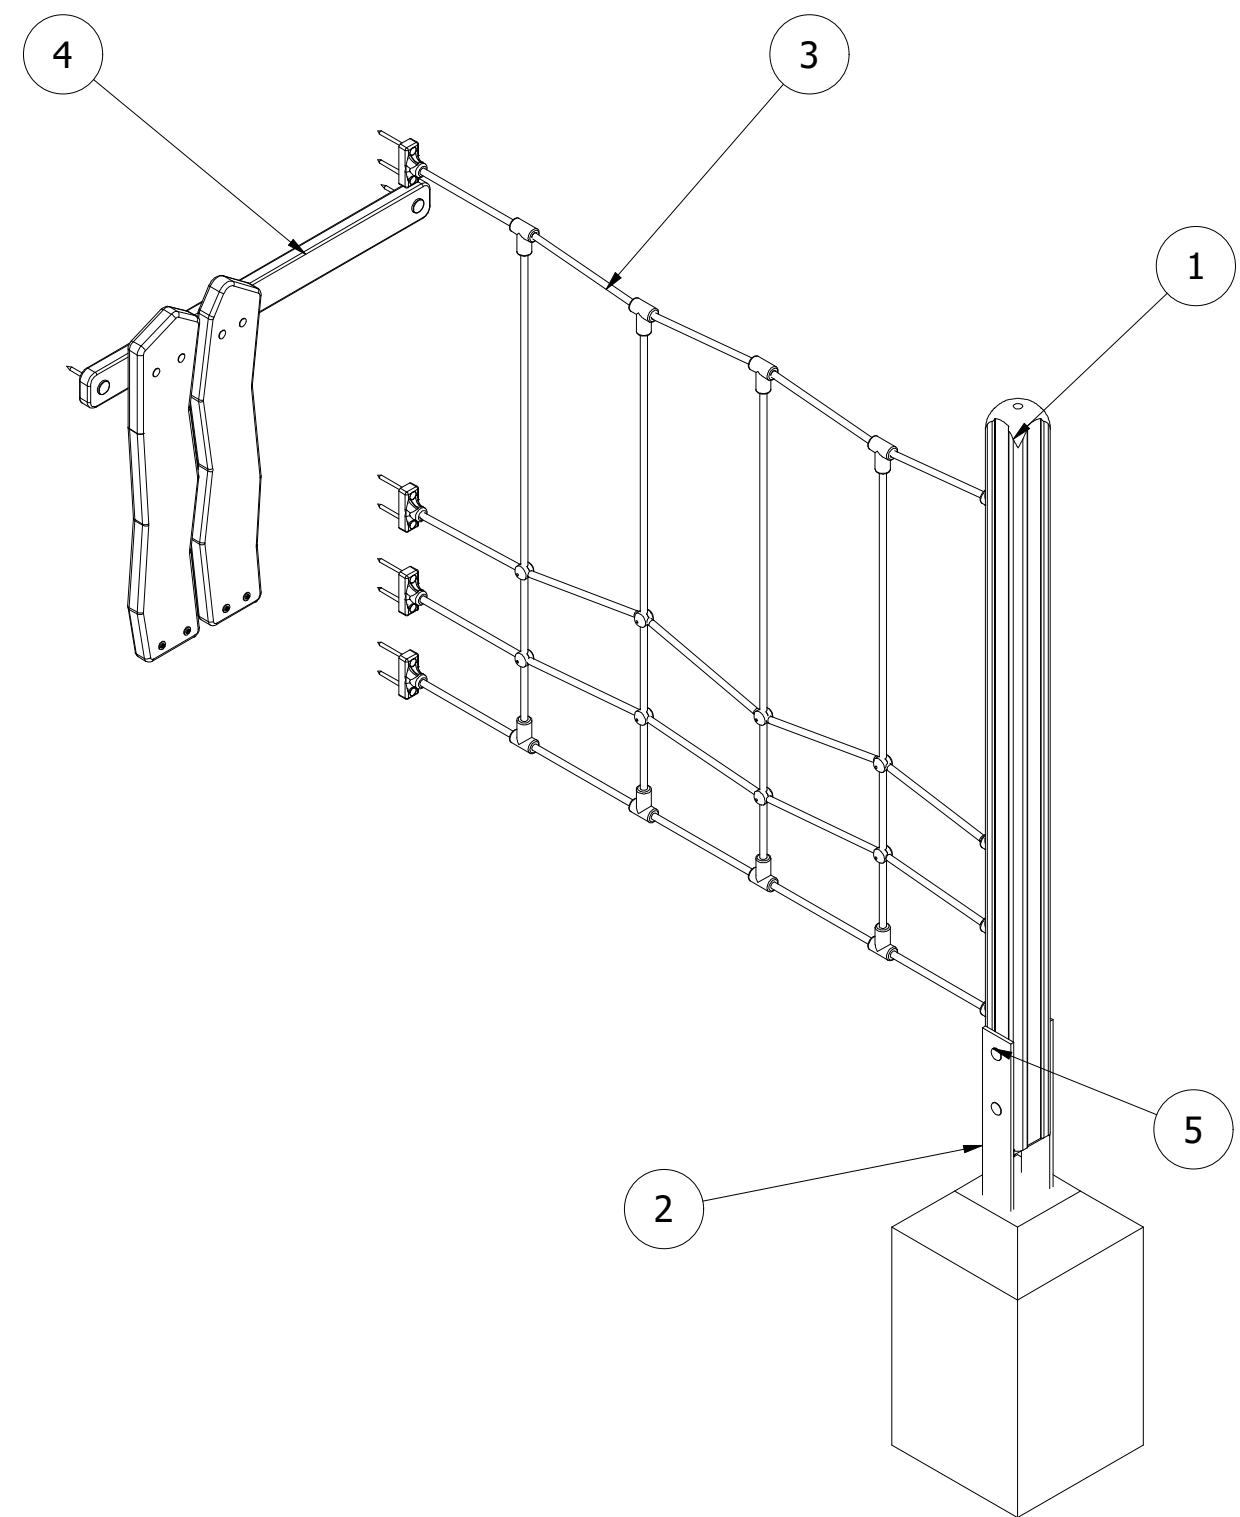

PARTS LIST

ITEM	QTY	PART NUMBER	DESCRIPTION	STOCK NUMBER
1	1	TB-200-943	2000MM X 112MM SAFALOG	COMTIMSAF0002
2	1	MT-300-030	POST FOOT (SUIT 112MM)	
3	1	RS-100-095	1.0M TOWER TRAVERSE NET	
4	1	MOD-600-133 HALF JUNGLE BARRIER_LH	JUNGLE BARRIER	
5	2	M12 X 160 COACH BOLT	M12 X 160 (DIN 603)	COMA2CBM12X160
6	2	M12 WASHER	M12 WASHER (DIN 125)	COMA2FWM12
7	2	M12 NYLOC NUT	M12 NYLOC NUT (DIN 985)	COMA2NNM12
8	2	2 PART CAP (BLACK)	TWO PART CAP	COMPLACAP0028
9	1	400 x 400 x 700	0.112 ³ CONCRETE FOUNDATION	

UNLESS OTHERWISE SPECIFIED:
DIMENSIONS ARE IN MILLIMETERS
TOLERANCES:
LINEAR: ±2MM
1 DECIMAL PLACE: ±0.5MM
ANGULAR: ±1°

PROPRIETARY AND CONFIDENTIAL
THE INFORMATION CONTAINED IN THIS
DRAWING IS THE SOLE PROPERTY OF
FENLAND LEISURE PRODUCTS. ANY
REPRODUCTION IN PART OR AS A WHOLE
WITHOUT THE WRITTEN PERMISSION
OF FENLAND
LEISURE PRODUCTS IS PROHIBITED.

Title: **MOD-600-206 1.0M TOWER TRAVERSE NET**

Product Range: **MULTIPLAY TOWERS**

Date: 25/07/2022

Page: 1

DO NOT SCALE FROM DRAWING

Tel: 01354 638359 www.onlineplaygrounds.co.uk