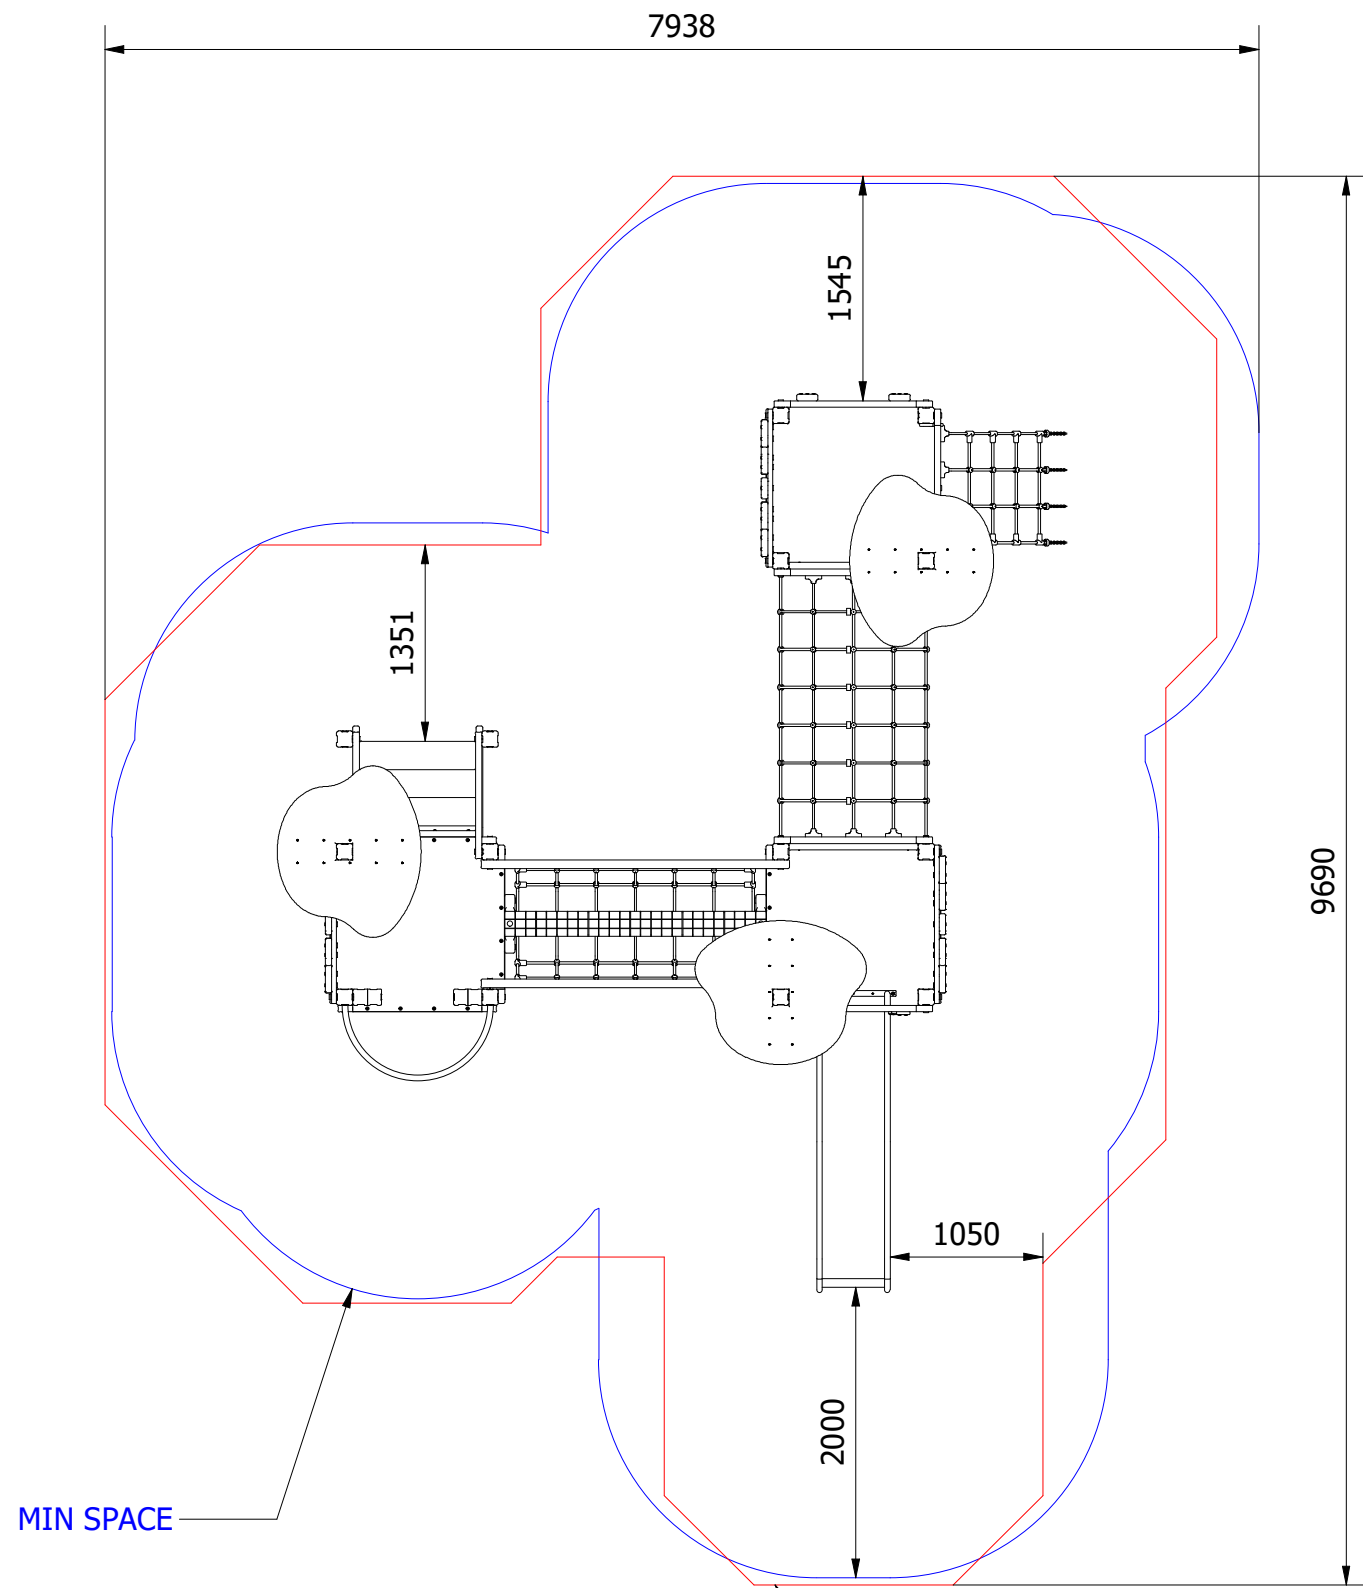

PARTS LIST

ITEM	QTY	PART NUMBER	DESCRIPTION	STOCK NUMBER
1	2	TB-200-032_B	2700 (2200 PF) X 112MM SAFALOG	COMTIMSAF0002
2	7	TB-200-049_B	1850 X 112MM (POST INSERT)	COMTIMSAF0002
3	3	TB-200-873	3400 X 112MM (POST INSERT)	COMTIMSAF0002
4	3	MOD-600-044 MULTIPLAY DECK	1200 X 1200 DECK	
5	1	MOD-600-045 2M FIXED BRIDGE	2M FIXED BRIDGE	
6	1	MOD-600-048 1M STAIRS	1M STAIRS	
7	12	MOD-600-116 GROUND FOOT	GROUND FOOT (112)	SUBSTEMIS0004
8	1	MOD-600-123 1M ORCHARD SLIDE	1M ORCHARD SLIDE	
9	1	MOD-600-124 1M ORCHARD SCRAMBLE NET	1M ORCHARD SCRAMBLE NET	
10	3	MOD-600-125 JUNGLE BARRIER	JUNGLE BARRIER	
11	1	MOD-600-126 1M CLIMBING WALL	1M CLIMBING WALL	
12	3	MOD-600-127 ORCHARD ROOF	ORCHARD ROOF	
13	1	MOD-600-145 FIREMANS POLE	FIREMANS POLE	
14	1	MOD-600-151 ROPE TUNNEL	ROPE TUNNEL	
15	12	300 x 300 x 500	0.045M ³ CONCRETE FOUNDATION	

UNLESS OTHERWISE SPECIFIED:
DIMENSIONS ARE IN MILLIMETERS
TOLERANCES:
LINEAR: ±2MM
1 DECIMAL PLACE: ±0.5MM
ANGULAR: ±1°

PROPRIETARY AND CONFIDENTIAL
THE INFORMATION CONTAINED IN THIS DRAWING IS THE SOLE PROPERTY OF FENLAND LEISURE PRODUCTS. ANY REPRODUCTION IN PART OR AS A WHOLE WITHOUT THE WRITTEN PERMISSION OF FENLAND LEISURE PRODUCTS IS PROHIBITED.

Title: PRO-500-218 QUINCE MULTIPLAY (ORCH5)		Date: 07/09/2022
Product Range: MULTIPLAY TOWER		Page: 1
1.0M FFH		A3
DO NOT SCALE FROM DRAWING		
Tel: 01354 638359 www.onlineplaygrounds.co.uk		

WETPOUR AREA = 51.5M²
PERIMETER = 31.1 L/M