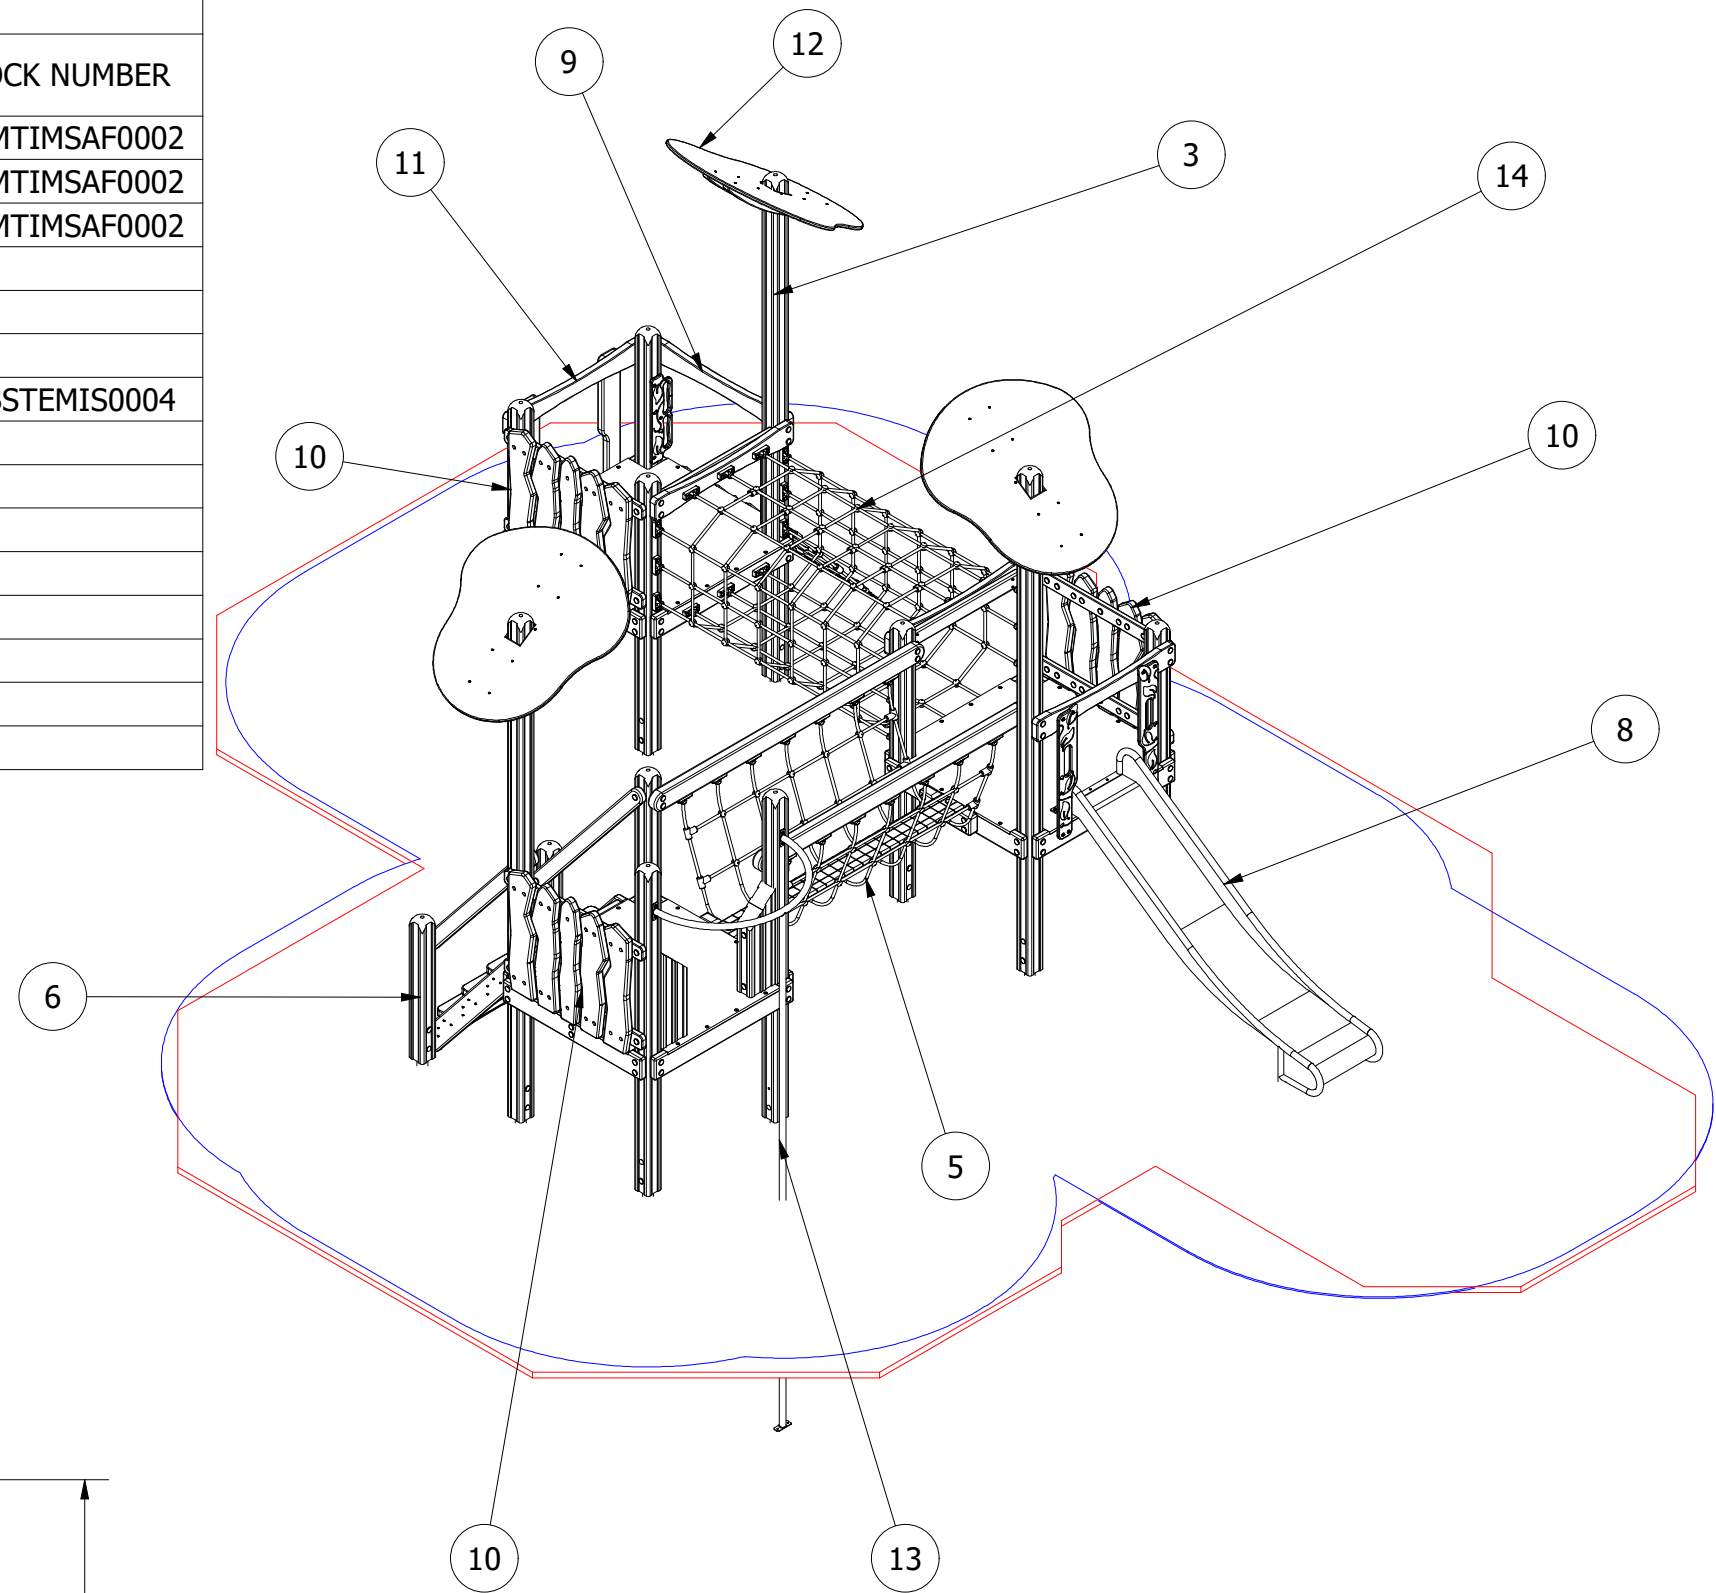

PARTS LIST

ITEM	QTY	PART NUMBER	DESCRIPTION	STOCK NUMBER
1	2	TB-200-032_B	2700 (2200 PF) X 112MM SAFALOG	COMTIMSAF0002
2	7	TB-200-049_B	1850 X 112MM (POST INSERT)	COMTIMSAF0002
3	3	TB-200-873	3400 X 112MM (POST INSERT)	COMTIMSAF0002
4	3	MOD-600-044 MULTIPLAY DECK	1200 X 1200 DECK	
5	1	MOD-600-045 2M FIXED BRIDGE	2M FIXED BRIDGE	
6	1	MOD-600-048 1M STAIRS	1M STAIRS	
7	12	MOD-600-116 GROUND FOOT	GROUND FOOT (112)	SUBSTEMIS0004
8	1	MOD-600-123 1M ORCHARD SLIDE	1M ORCHARD SLIDE	
9	1	MOD-600-124 1M ORCHARD SCRAMBLE NET	1M ORCHARD SCRAMBLE NET	
10	3	MOD-600-125 JUNGLE BARRIER	JUNGLE BARRIER	
11	1	MOD-600-126 1M CLIMBING WALL	1M CLIMBING WALL	
12	3	MOD-600-127 ORCHARD ROOF	ORCHARD ROOF	
13	1	MOD-600-145 FIREMANS POLE	FIREMANS POLE	
14	1	MOD-600-151 ROPE TUNNEL	ROPE TUNNEL	
15	12	300 x 300 x 500	0.045M ³ CONCRETE FOUNDATION	

UNLESS OTHERWISE SPECIFIED:
DIMENSIONS ARE IN MILLIMETERS
TOLERANCES:
LINEAR: ±2MM
1 DECIMAL PLACE: ±0.5MM
ANGULAR: ±1°

PROPRIETARY AND CONFIDENTIAL
THE INFORMATION CONTAINED IN THIS DRAWING IS THE SOLE PROPERTY OF FENLAND LEISURE PRODUCTS. ANY REPRODUCTION IN PART OR AS A WHOLE WITHOUT THE WRITTEN PERMISSION OF FENLAND LEISURE PRODUCTS IS PROHIBITED.

Title: PRO-500-218 QUINCE MULTIPLAY (ORCH5)		Date: 07/09/2022
Product Range: MULTIPLAY TOWER		Page: 1
1.0M FFH		A3
DO NOT SCALE FROM DRAWING		
Tel: 01354 638359 www.onlineplaygrounds.co.uk		

WETPOUR AREA = 51.5M²
PERIMETER = 31.1 L/M

Title: PRO-500-218 QUINCE MULTIPLAY (ORCH5)

Product Range: MULTIPLAY TOWER

Date:
07/09/2022

Page: 2

A3

DO NOT SCALE FROM DRAWING

Tel: 01354 638359 www.onlineplaygrounds.co.uk