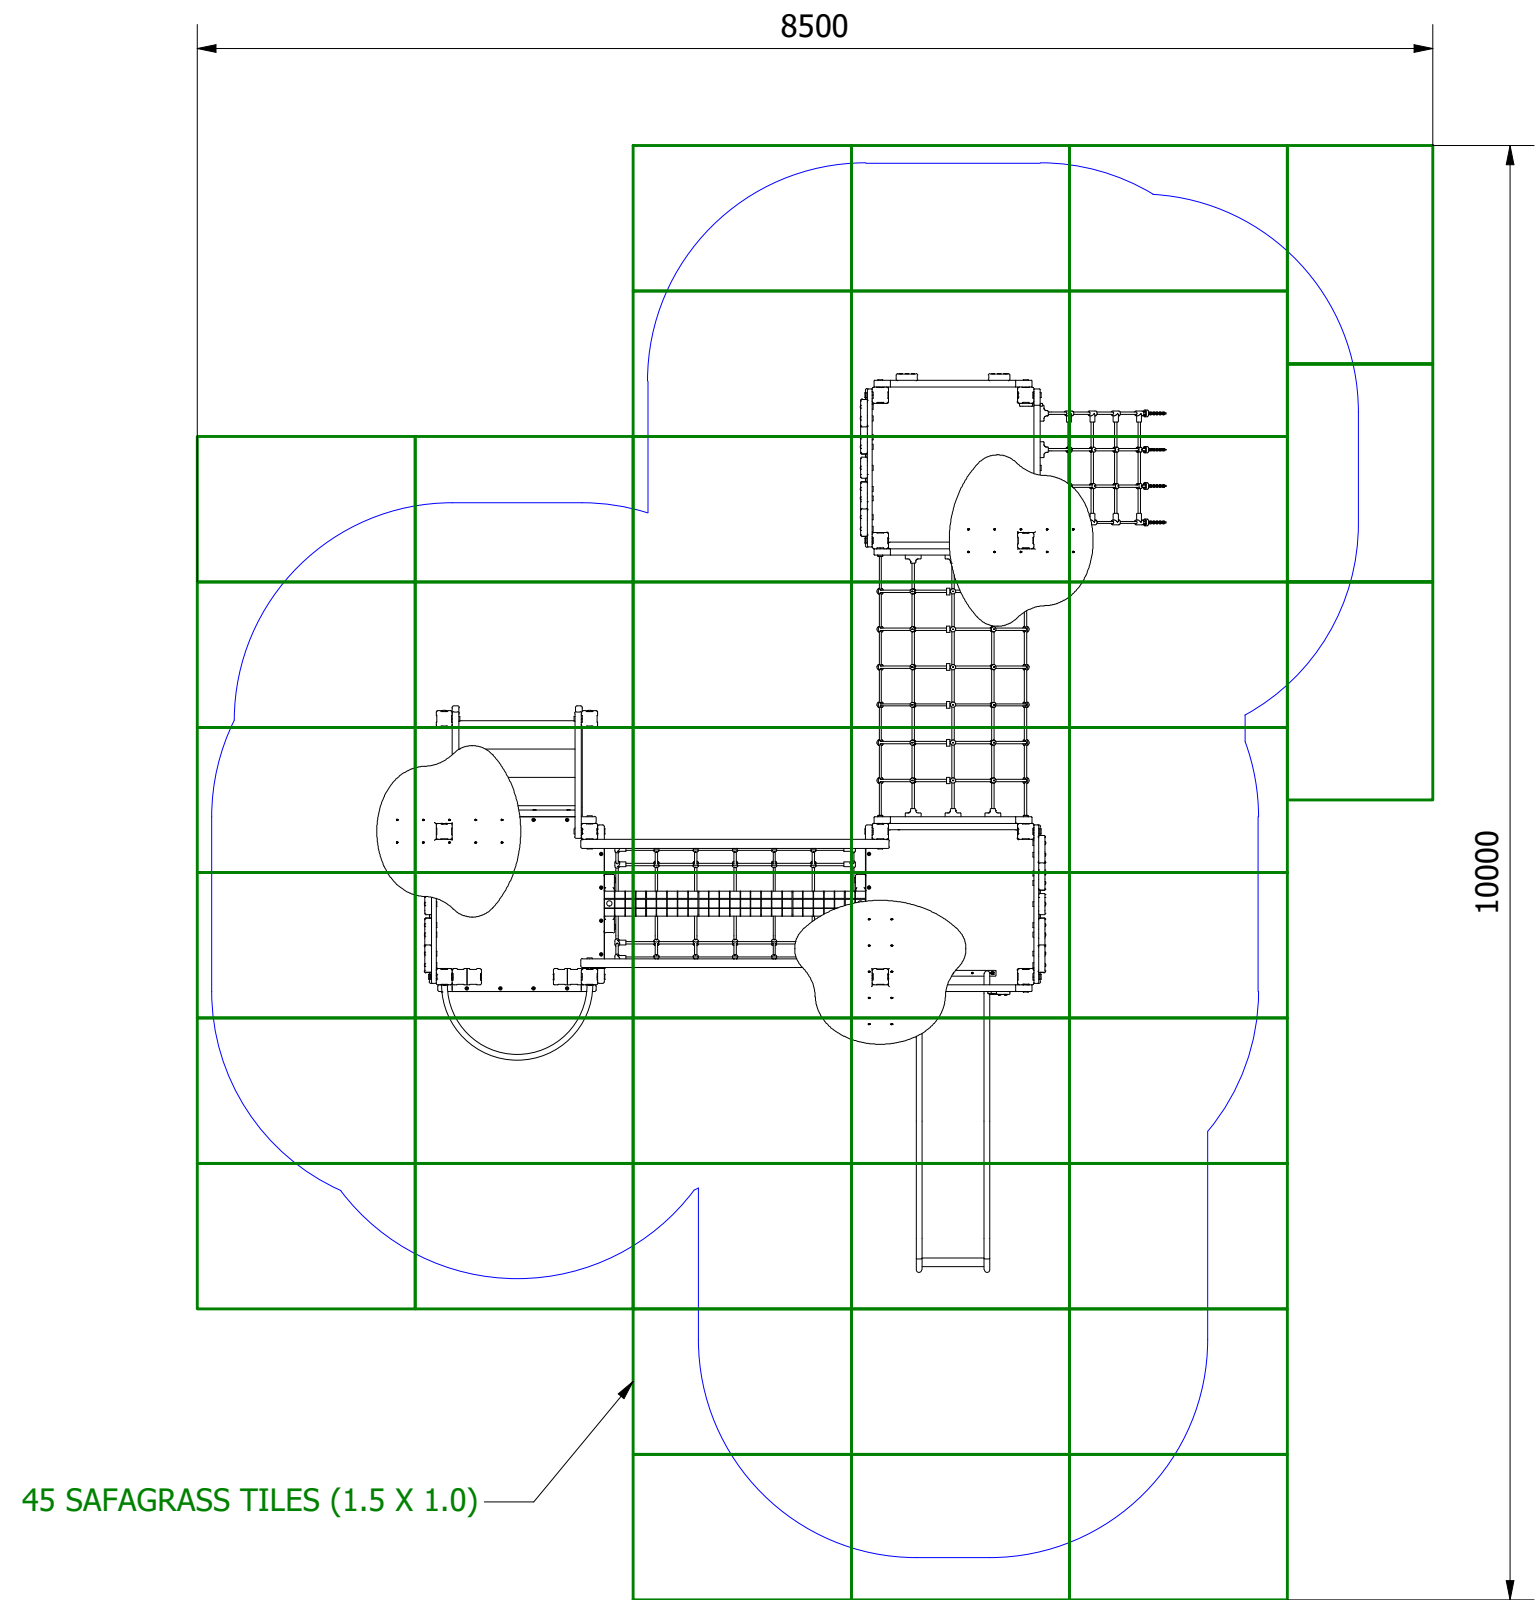

PARTS LIST

ITEM	QTY	PART NUMBER	DESCRIPTION	STOCK NUMBER
1	2	TB-200-032_B	2700 (2200 PF) X 112MM SAFALOG	COMTIMSAF0002
2	7	TB-200-049_B	1850 X 112MM (POST INSERT)	COMTIMSAF0002
3	3	TB-200-873	3400 X 112MM (POST INSERT)	COMTIMSAF0002
4	3	MOD-600-044 MULTIPLAY DECK	1200 X 1200 DECK	
5	1	MOD-600-045 2M FIXED BRIDGE	2M FIXED BRIDGE	
6	1	MOD-600-048 1M STAIRS	1M STAIRS	
7	12	MOD-600-116 GROUND FOOT	GROUND FOOT (112)	SUBSTEMIS0004
8	1	MOD-600-123 1M ORCHARD SLIDE	1M ORCHARD SLIDE	
9	1	MOD-600-124 1M ORCHARD SCRAMBLE NET	1M ORCHARD SCRAMBLE NET	
10	3	MOD-600-125 JUNGLE BARRIER	JUNGLE BARRIER	
11	1	MOD-600-126 1M CLIMBING WALL	1M CLIMBING WALL	
12	3	MOD-600-127 ORCHARD ROOF	ORCHARD ROOF	
13	1	MOD-600-145 FIREMANS POLE	FIREMANS POLE	
14	1	MOD-600-151 ROPE TUNNEL	ROPE TUNNEL	
15	12	300 x 300 x 500	0.045M ³ CONCRETE FOUNDATION	

UNLESS OTHERWISE SPECIFIED:
DIMENSIONS ARE IN MILLIMETERS
TOLERANCES:
LINEAR: ±2MM
1 DECIMAL PLACE: ±0.5MM
ANGULAR: ±1°

PROPRIETARY AND CONFIDENTIAL
THE INFORMATION CONTAINED IN THIS DRAWING IS THE SOLE PROPERTY OF FENLAND LEISURE PRODUCTS. ANY REPRODUCTION IN PART OR AS A WHOLE WITHOUT THE WRITTEN PERMISSION OF FENLAND LEISURE PRODUCTS IS PROHIBITED.

Title: PRO-500-218 QUINCE MULTIPLAY (ORCH5)		Date: 07/09/2022
Product Range: MULTIPLAY TOWER		Page: 1
1.0M FFH		A3
DO NOT SCALE FROM DRAWING		
Tel: 01354 638359 www.onlineplaygrounds.co.uk		

WETPOUR AREA = 51.5M²
PERIMETER = 31.1 L/M