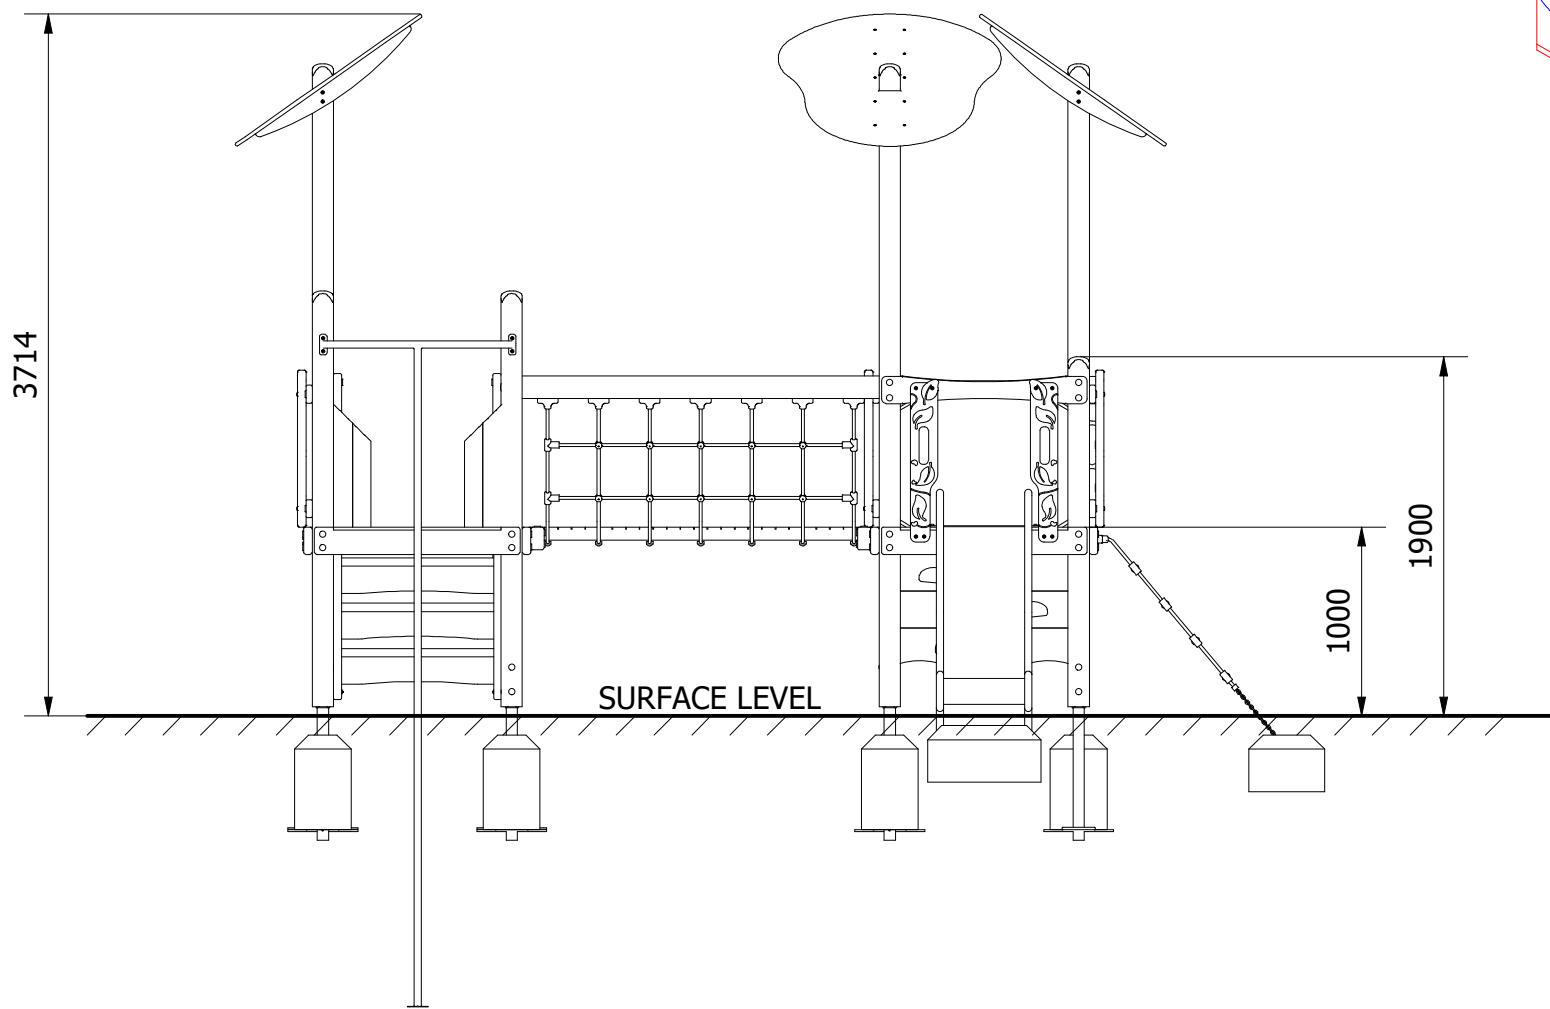

PARTS LIST

ITEM	QTY	PART NUMBER	DESCRIPTION	STOCK NUMBER
1	2	TB-200-032_B	2700 (2200 PF) X 112MM SAFALOG	COMTIMSAF0002
2	7	TB-200-049_B	1850 X 112MM (POST INSERT)	COMTIMSAF0002
3	3	TB-200-873	3400 X 112MM (POST INSERT)	COMTIMSAF0002
4	3	MOD-600-044 MULTIPLAY DECK	1200 X 1200 DECK	
5	1	MOD-600-045 2M FIXED BRIDGE	2M FIXED BRIDGE	
6	1	MOD-600-048 1M STAIRS	1M STAIRS	
7	12	MOD-600-116 GROUND FOOT	GROUND FOOT (112)	SUBSTEMIS0004
8	1	MOD-600-123 1M ORCHARD SLIDE	1M ORCHARD SLIDE	
9	1	MOD-600-124 1M ORCHARD SCRAMBLE NET	1M ORCHARD SCRAMBLE NET	
10	3	MOD-600-125 JUNGLE BARRIER	JUNGLE BARRIER	
11	1	MOD-600-126 1M CLIMBING WALL	1M CLIMBING WALL	
12	3	MOD-600-127 ORCHARD ROOF	ORCHARD ROOF	
13	1	MOD-600-145 FIREMANS POLE	FIREMANS POLE	
14	1	MOD-600-151 ROPE TUNNEL	ROPE TUNNEL	
15	12	300 x 300 x 500	0.045M ³ CONCRETE FOUNDATION	

UNLESS OTHERWISE SPECIFIED:
DIMENSIONS ARE IN MILLIMETERS
TOLERANCES:
LINEAR: ±2MM
1 DECIMAL PLACE: ±0.5MM
ANGULAR: ±1°

PROPRIETARY AND CONFIDENTIAL
THE INFORMATION CONTAINED IN THIS DRAWING IS THE SOLE PROPERTY OF FENLAND LEISURE PRODUCTS. ANY REPRODUCTION IN PART OR AS A WHOLE WITHOUT THE WRITTEN PERMISSION OF FENLAND LEISURE PRODUCTS IS PROHIBITED.

Title: PRO-500-218 QUINCE MULTIPLAY (ORCH5)		Date: 07/09/2022
Product Range: MULTIPLAY TOWER		Page: 1
1.0M FFH		A3
DO NOT SCALE FROM DRAWING		
Tel: 01354 638359 www.onlineplaygrounds.co.uk		

WETPOUR AREA = 51.5M²
PERIMETER = 31.1 L/M