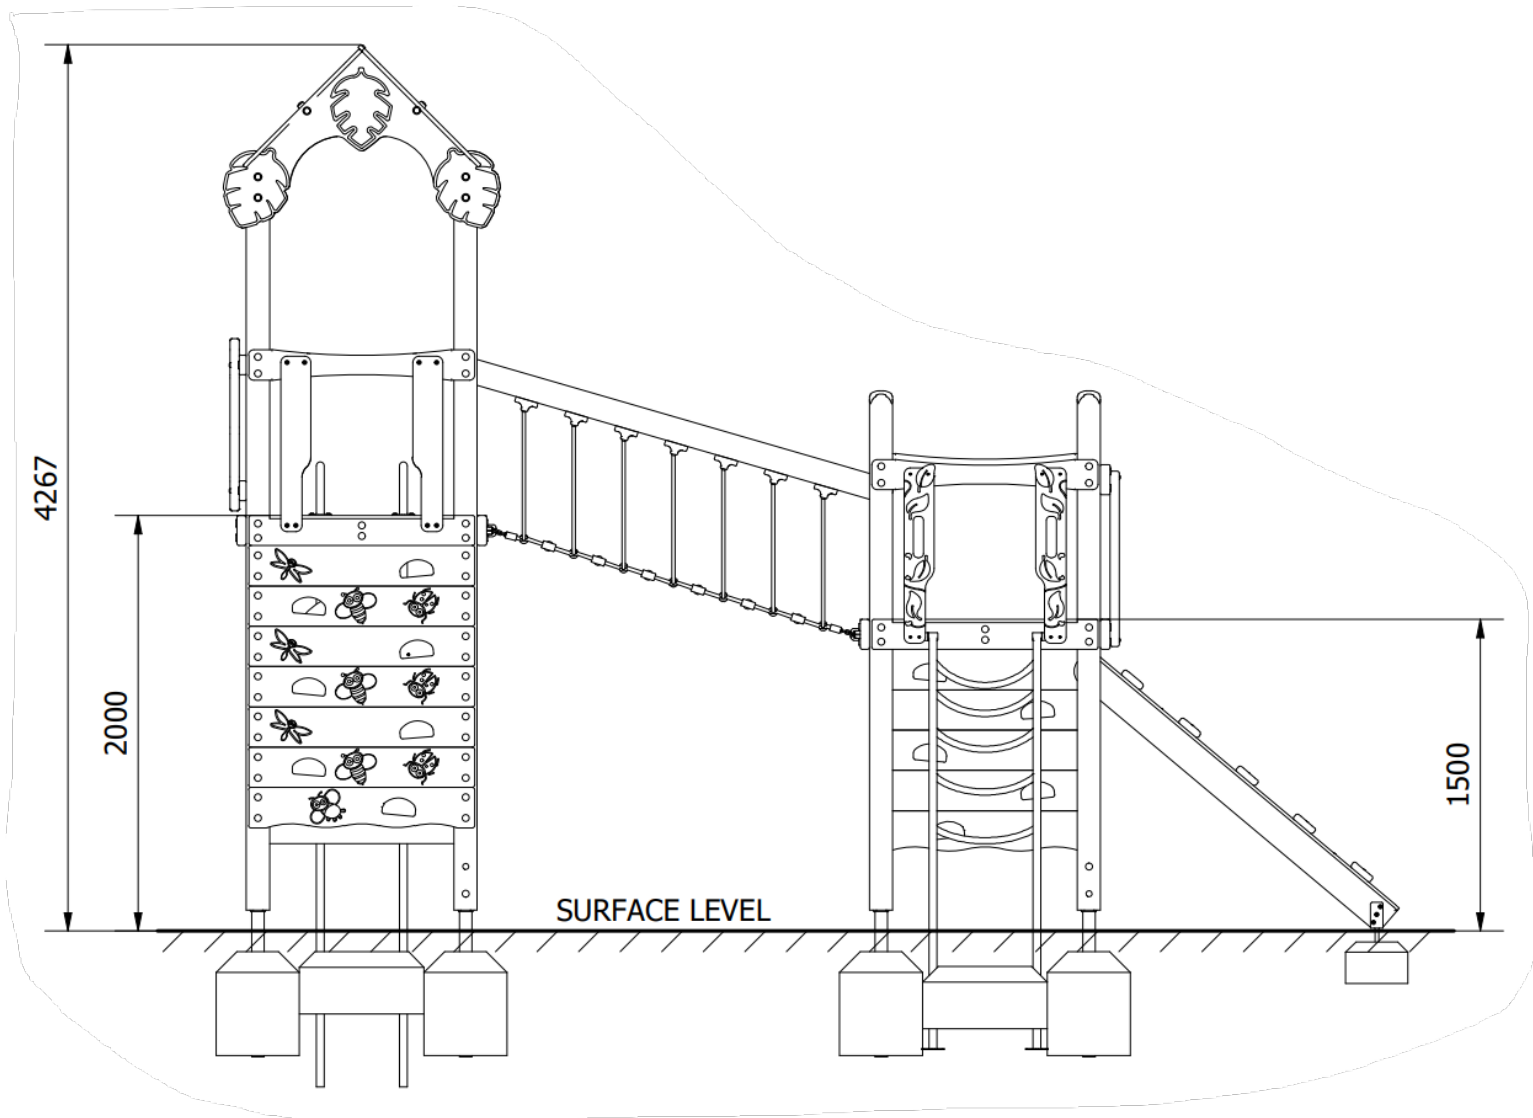

Side Elevation