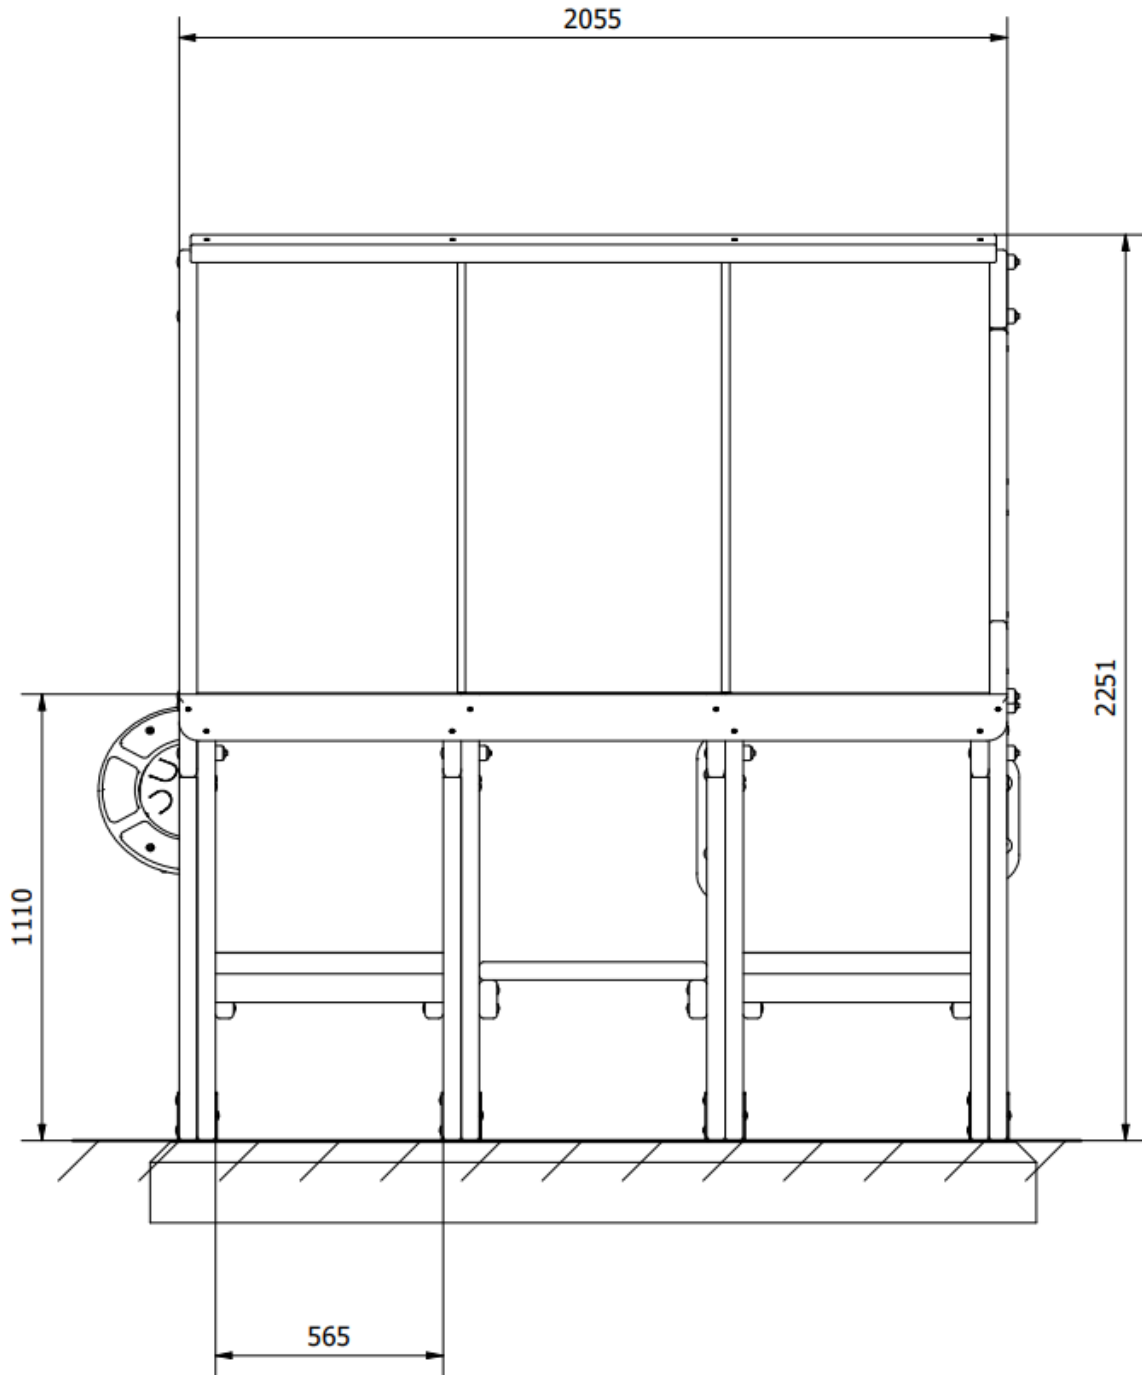

Side Elevation