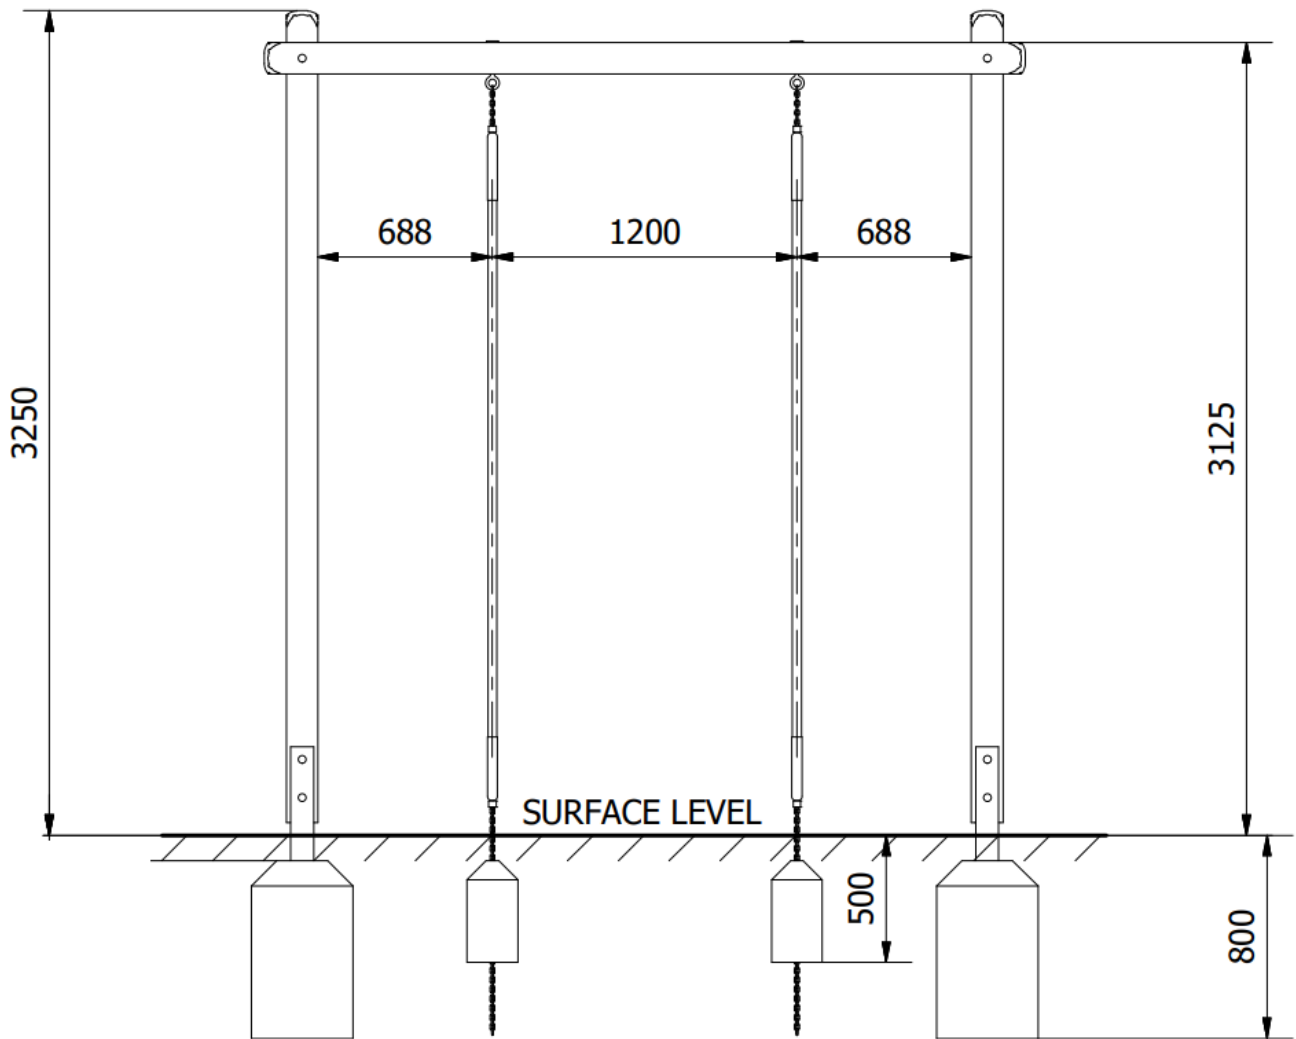

Side Elevation