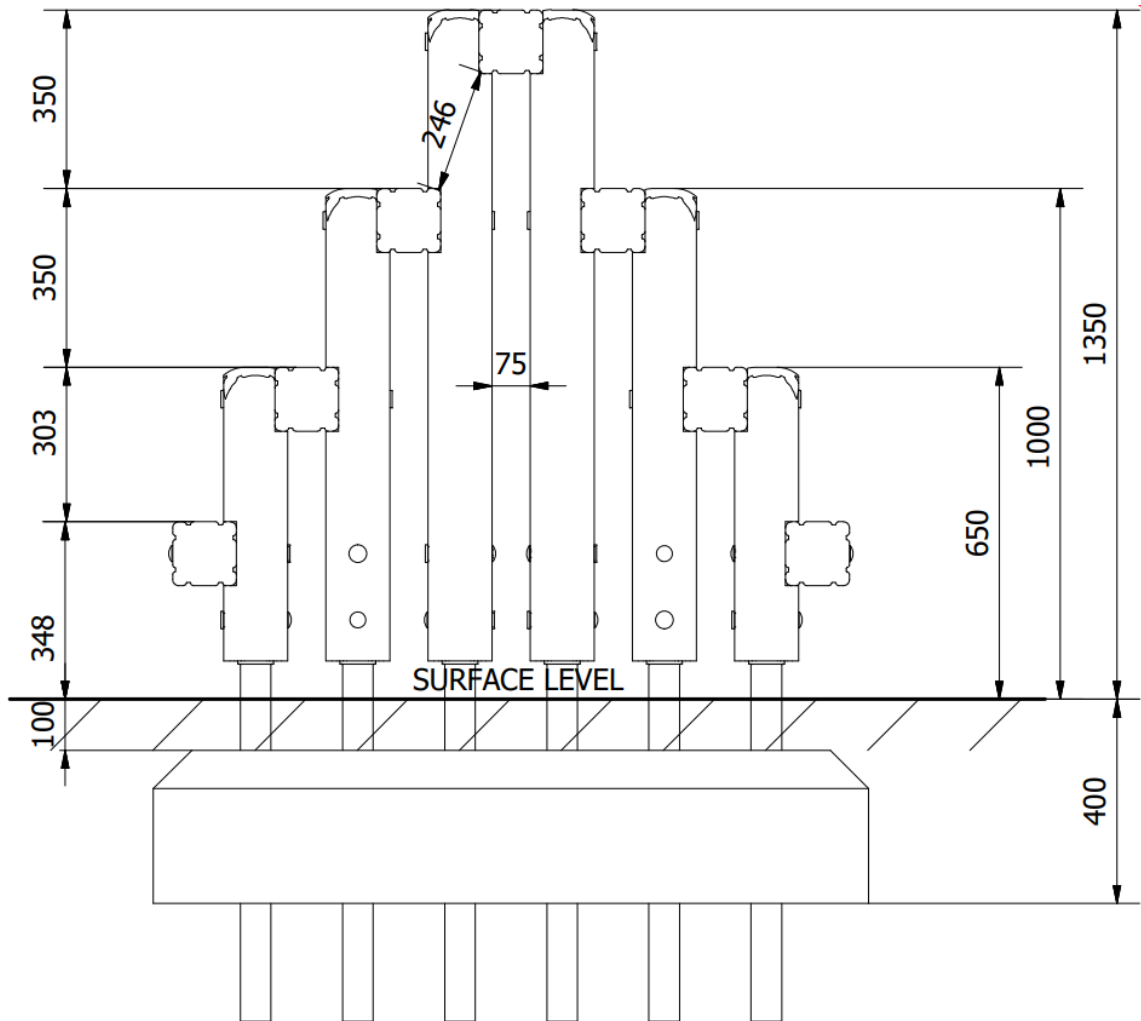

Side Elevation