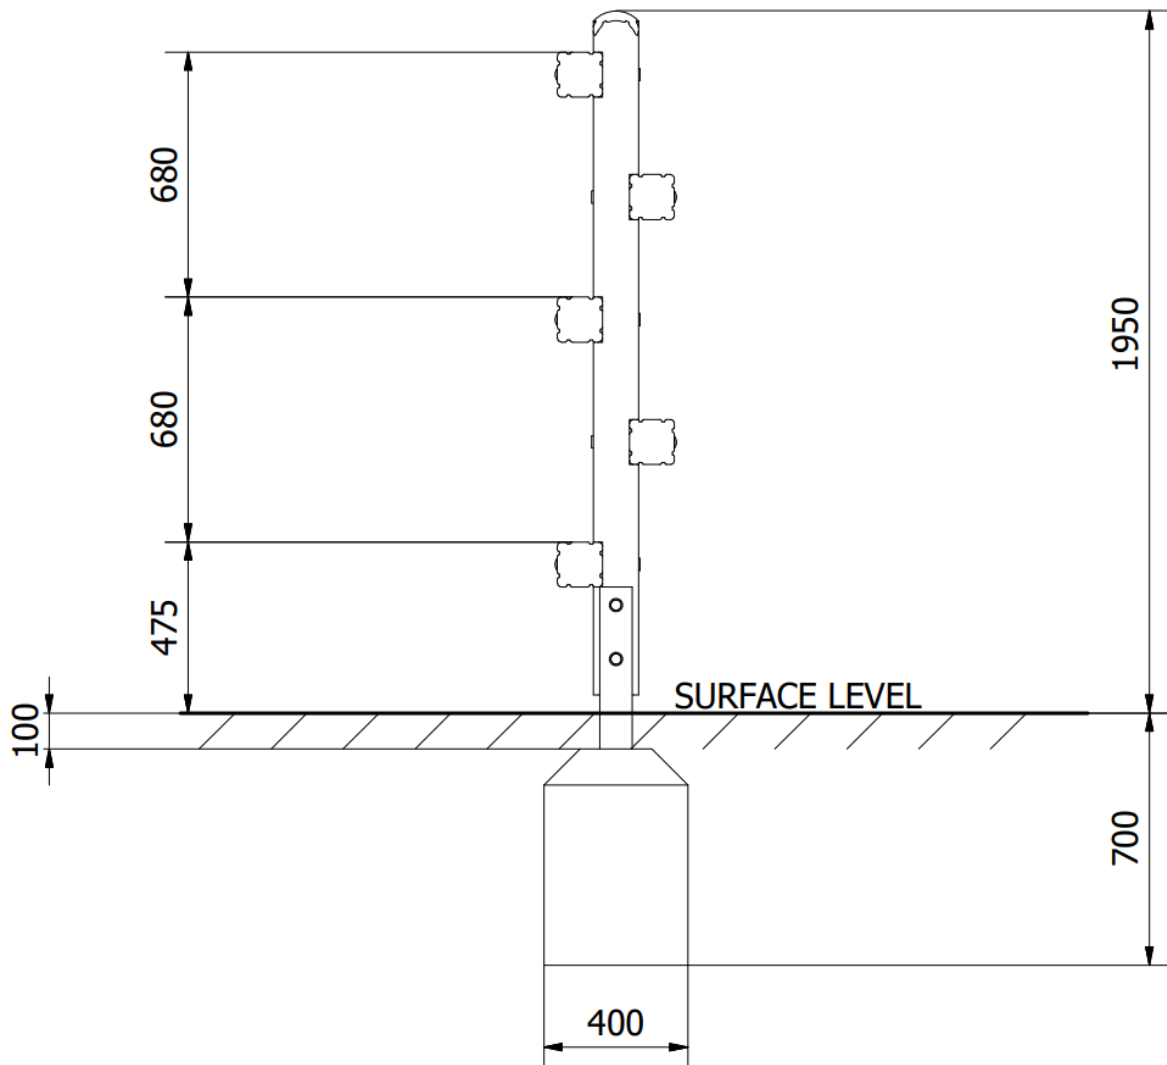

Side Elevation