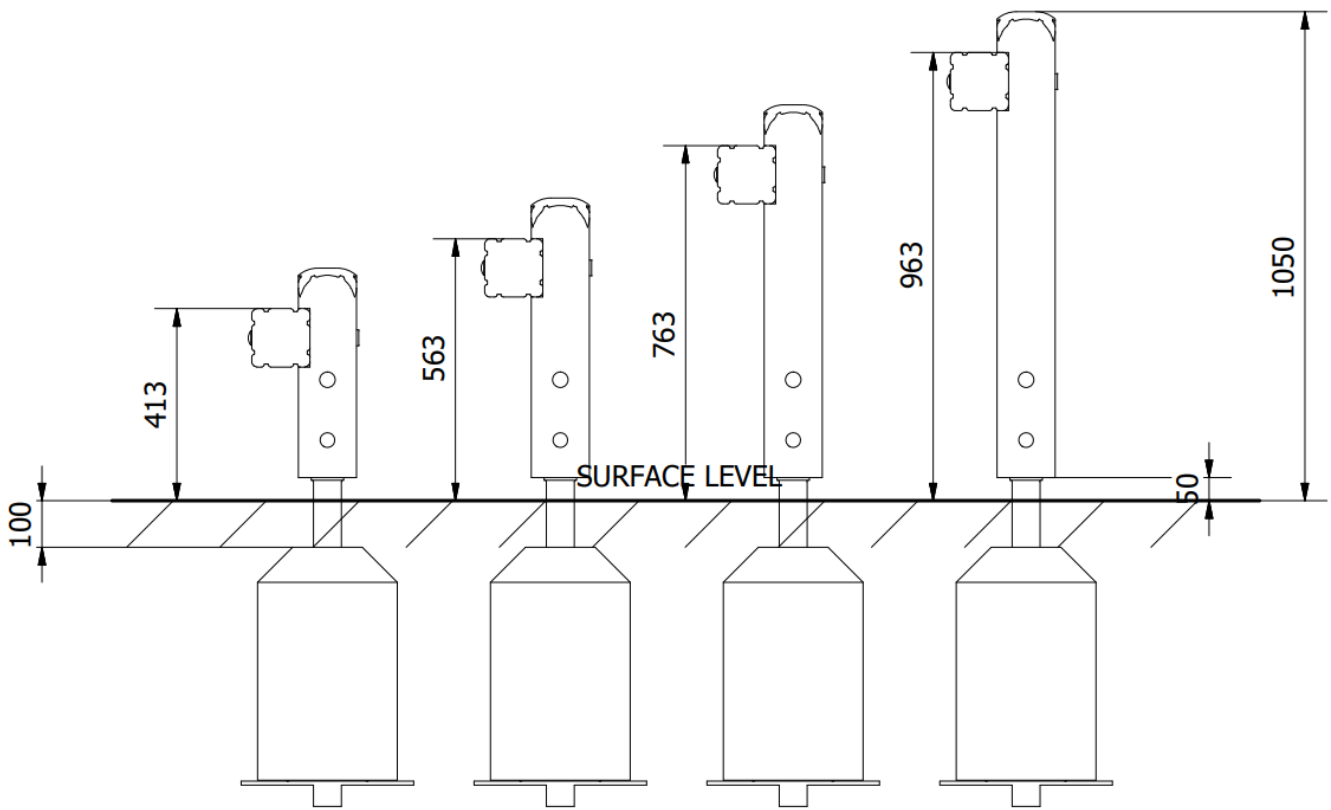

Side Elevation