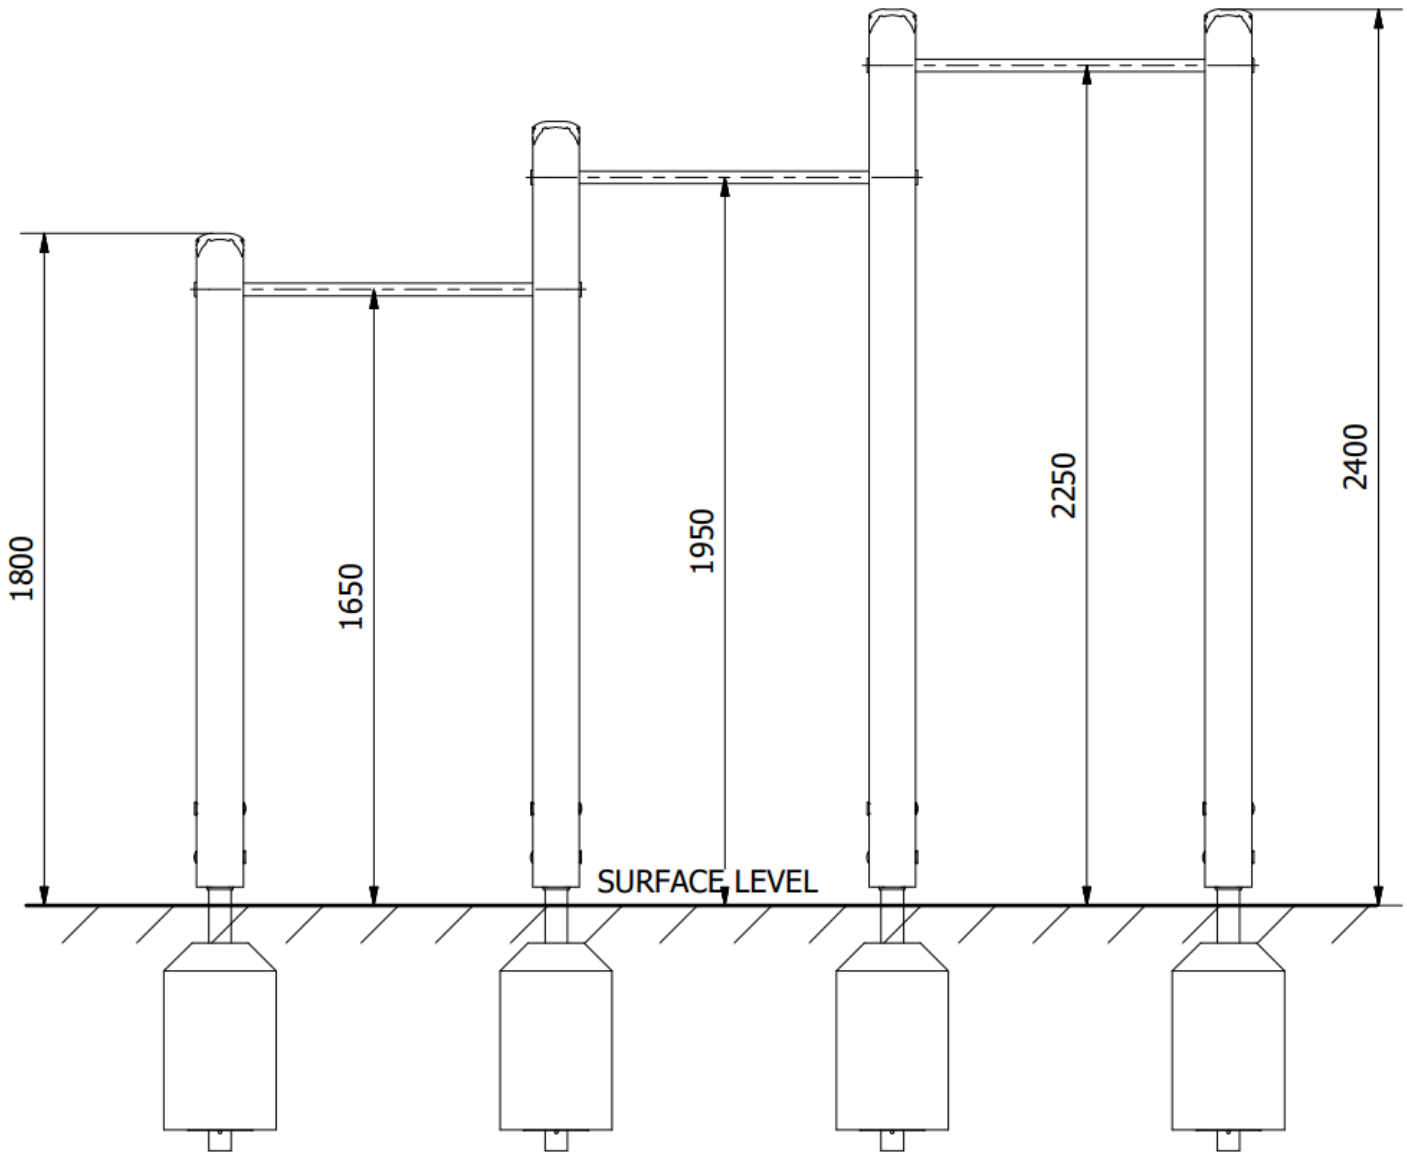

Side Elevation