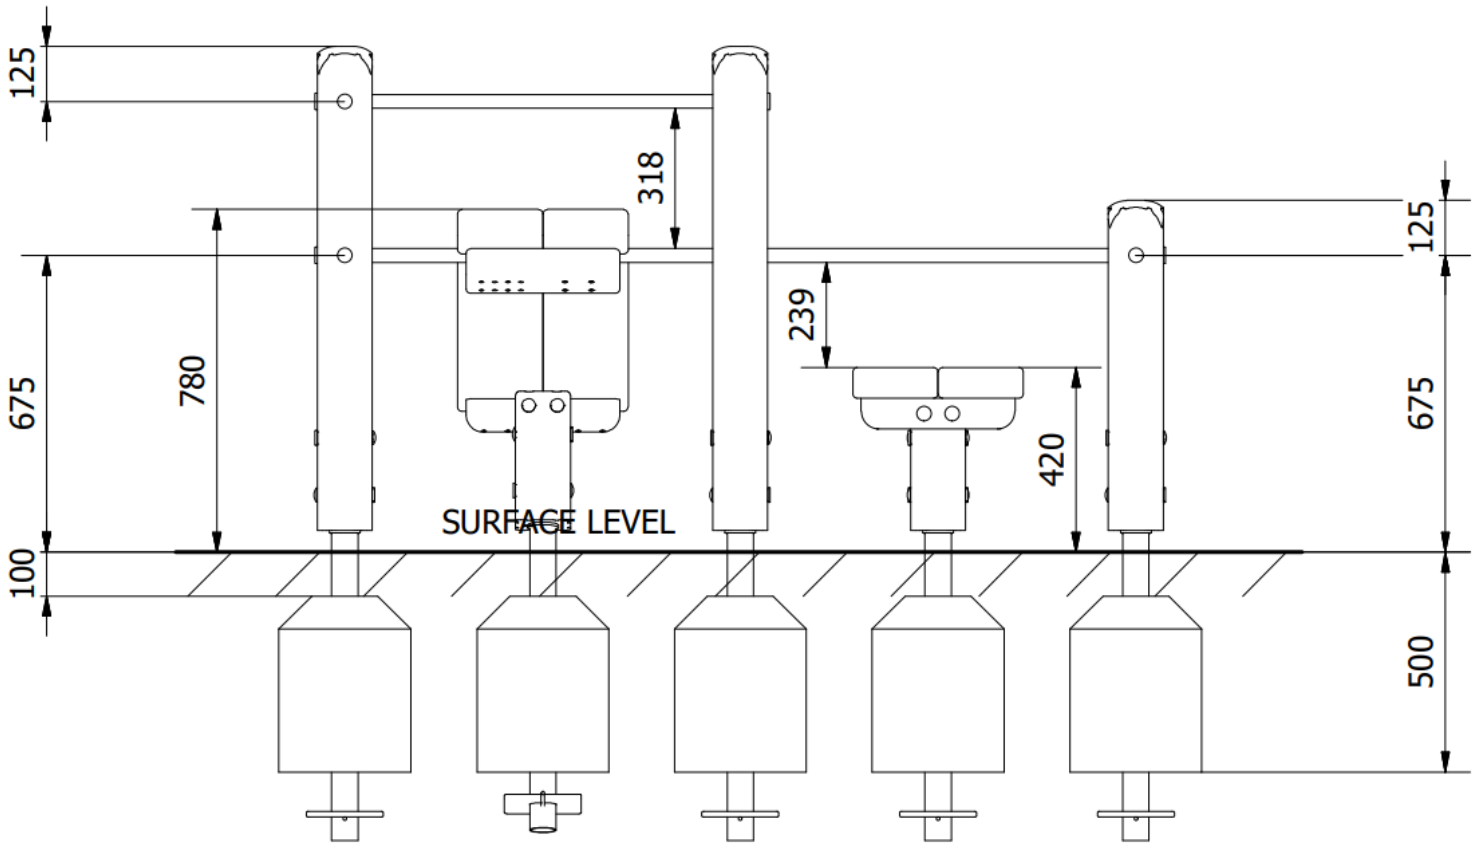

Side Elevation