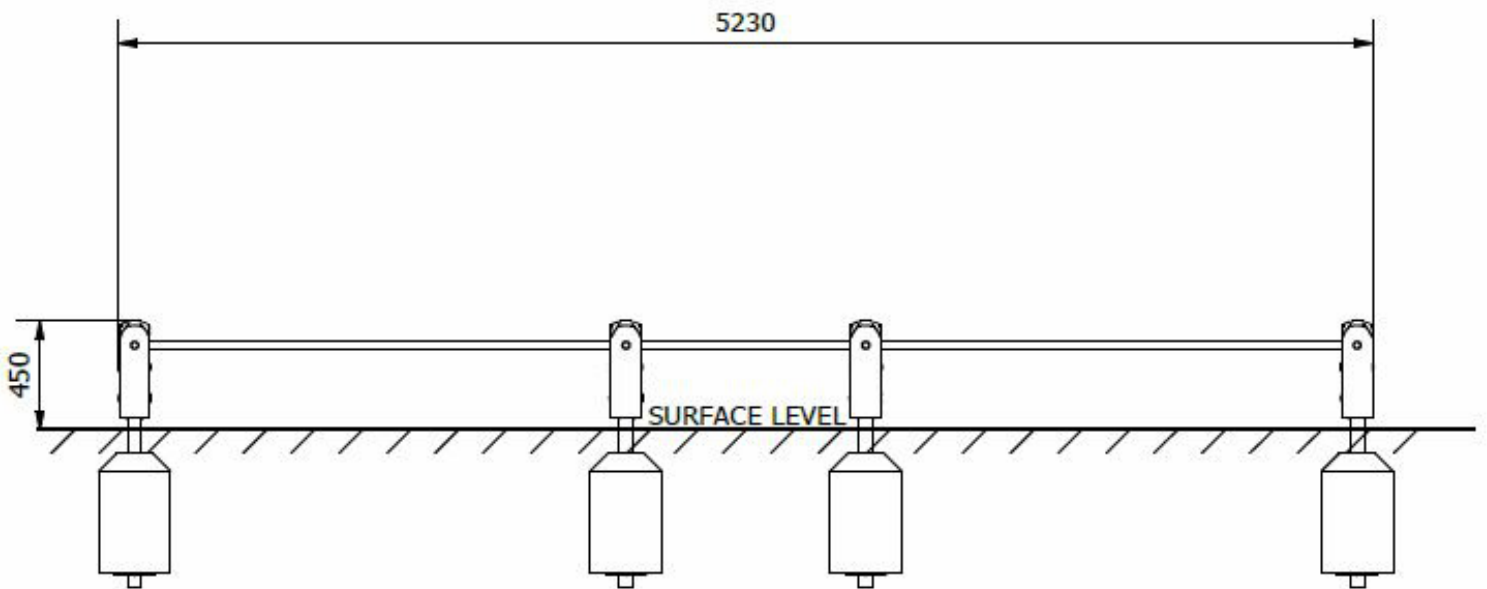

Side Elevation