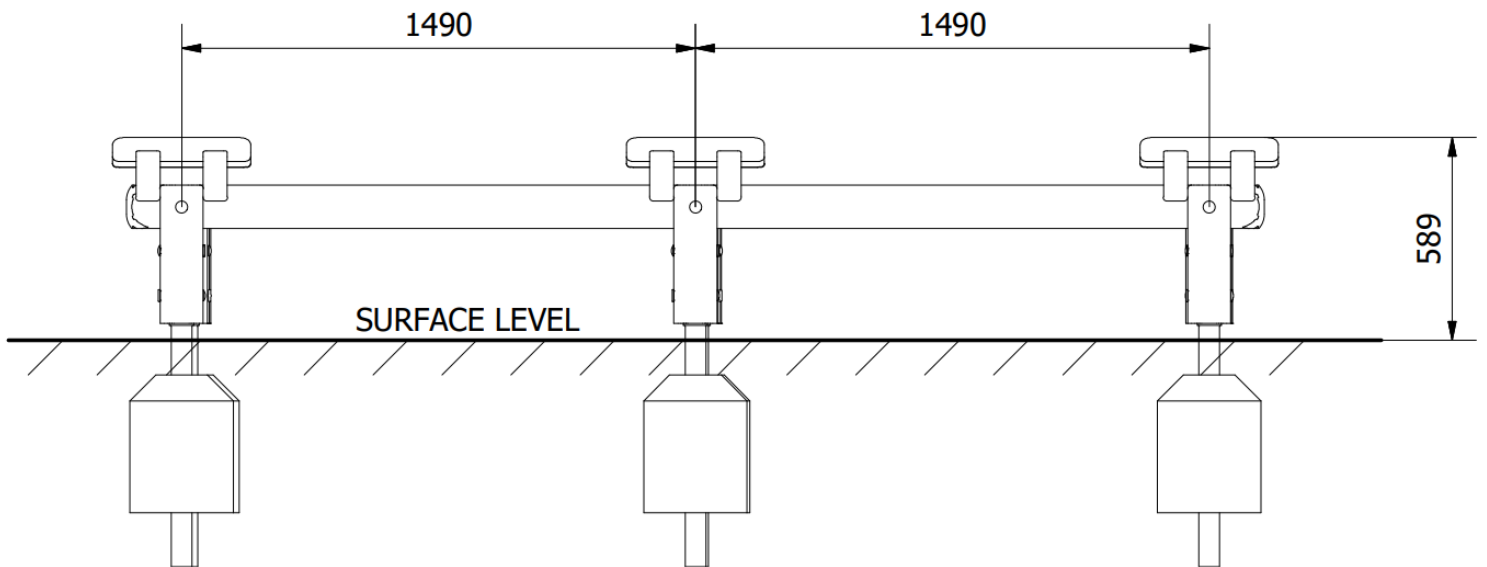

Side Elevation