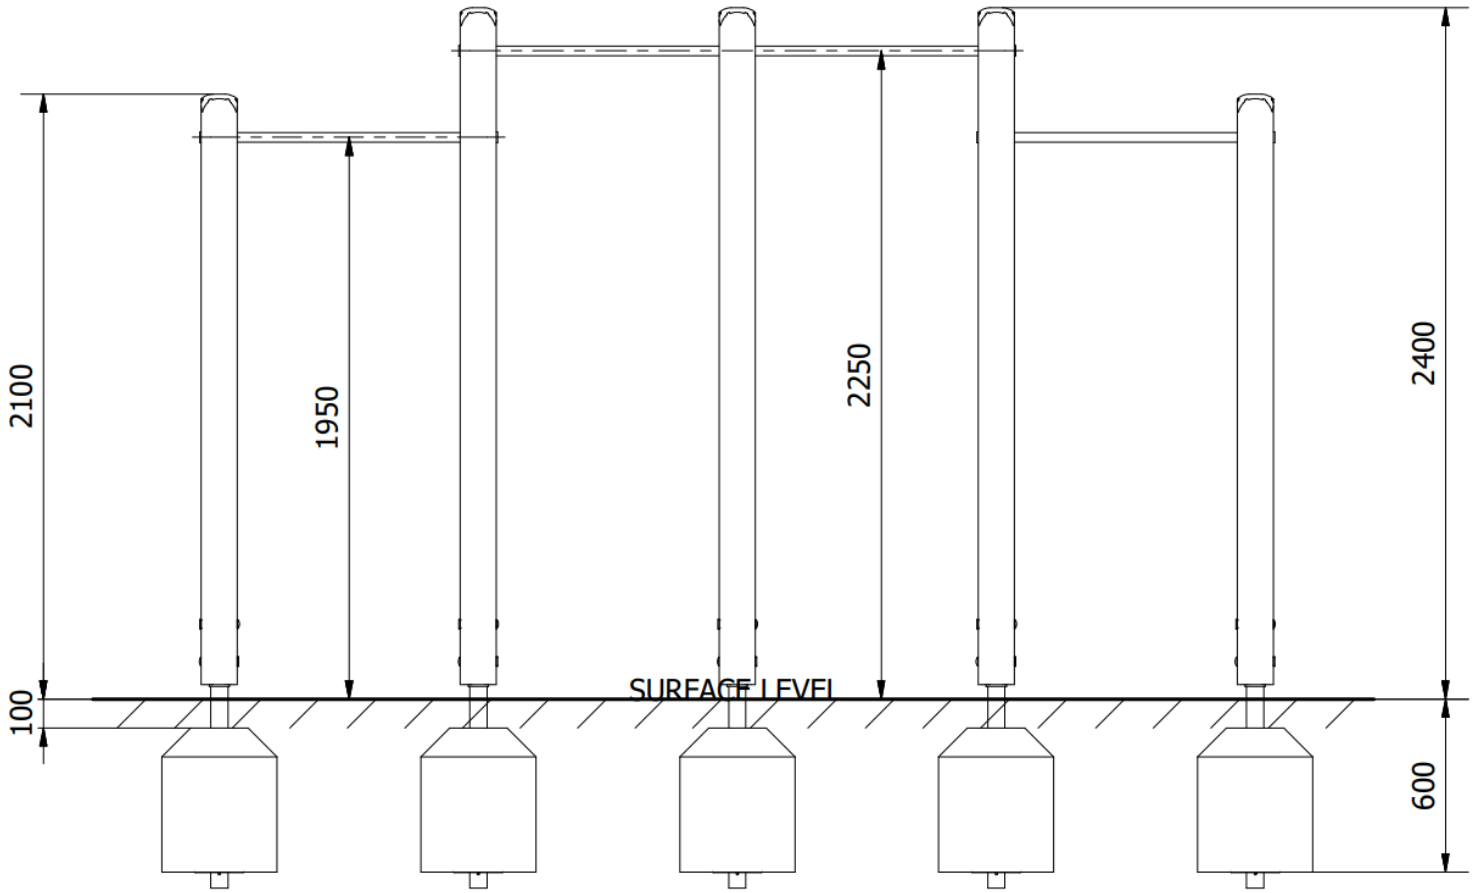

Side Elevation