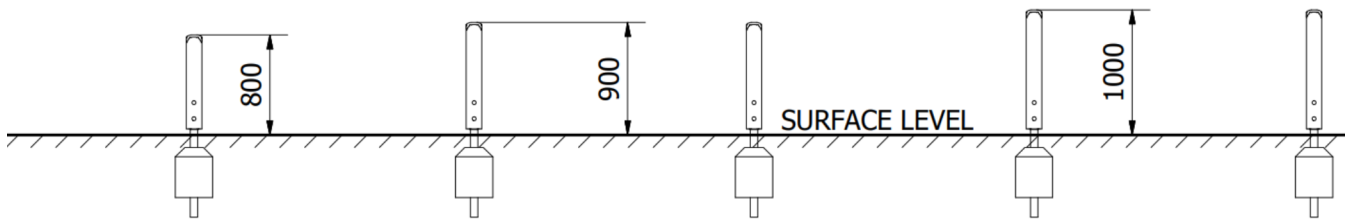

Side Elevation