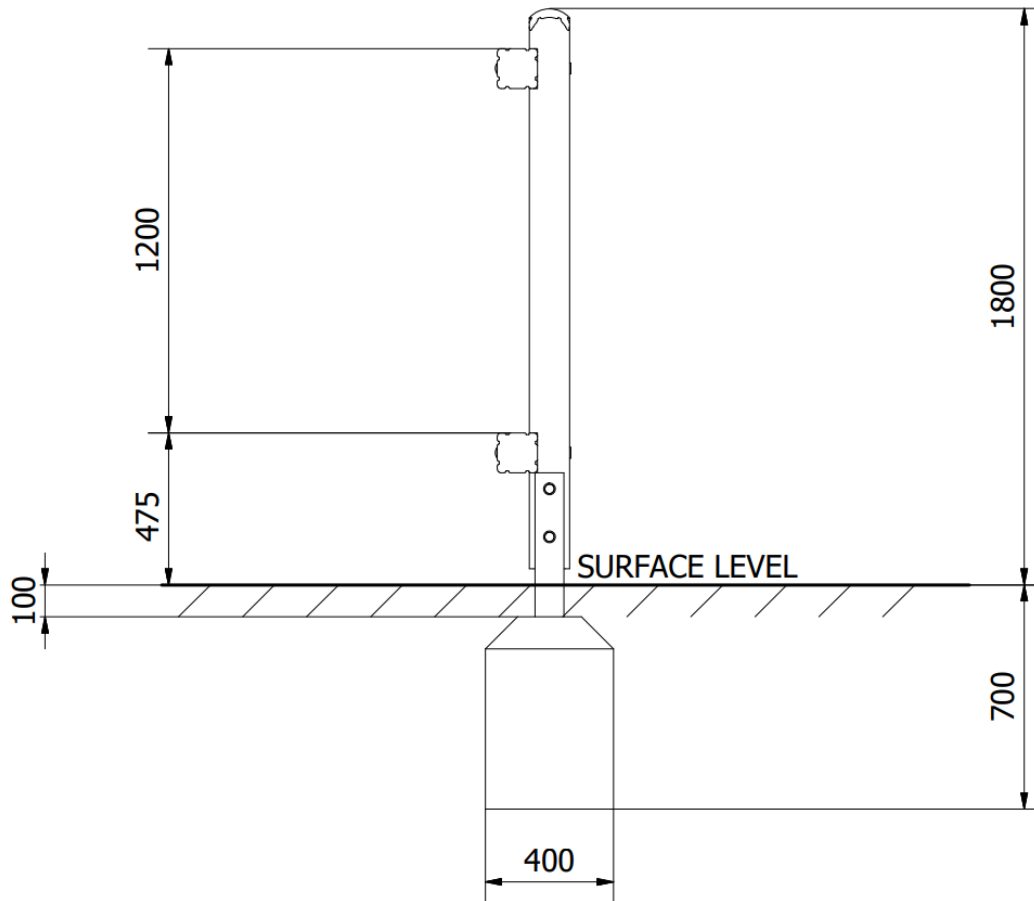

Side Elevation