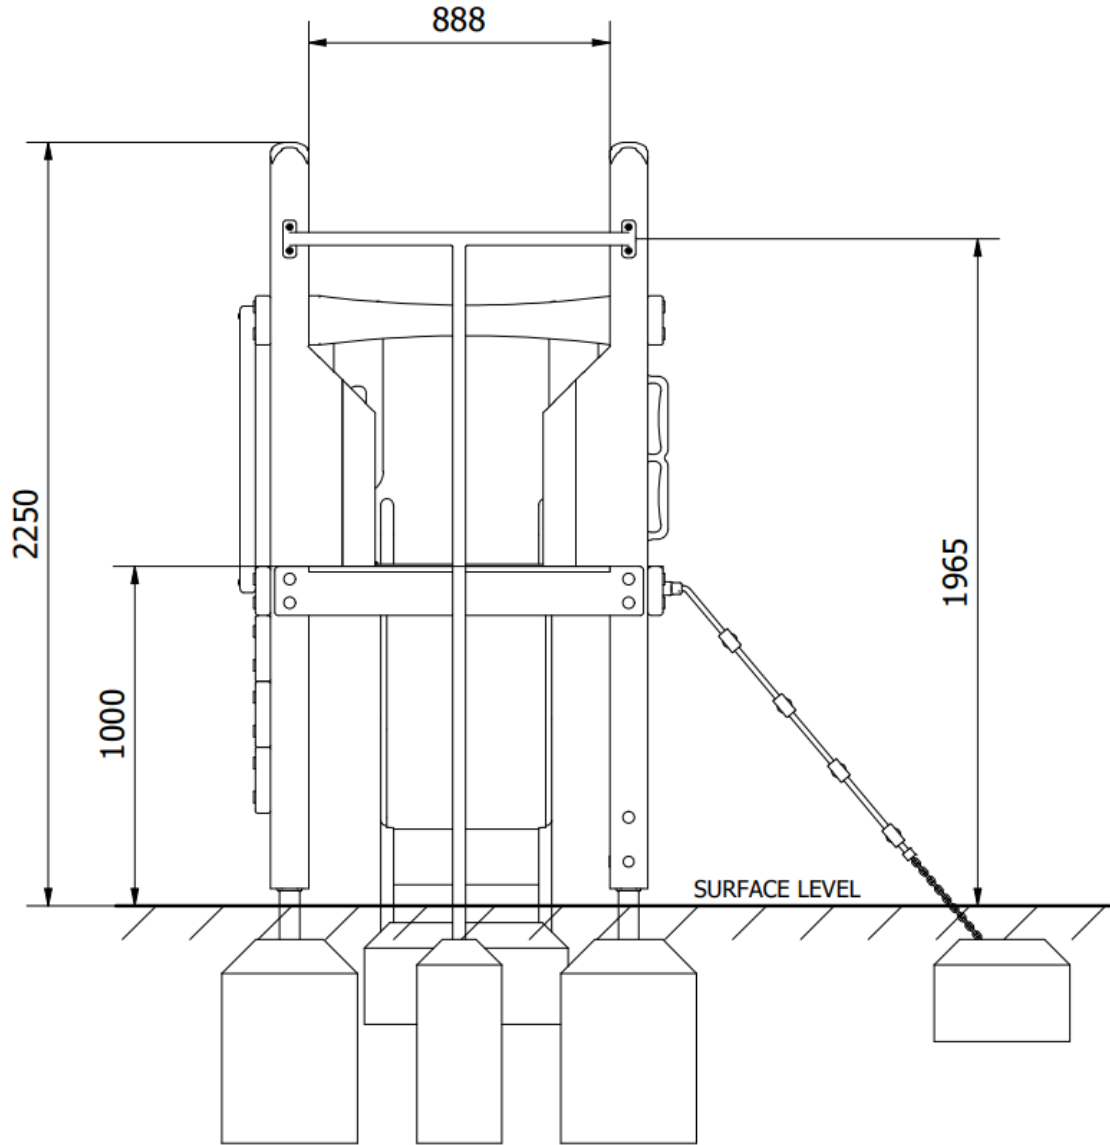

Side Elevation