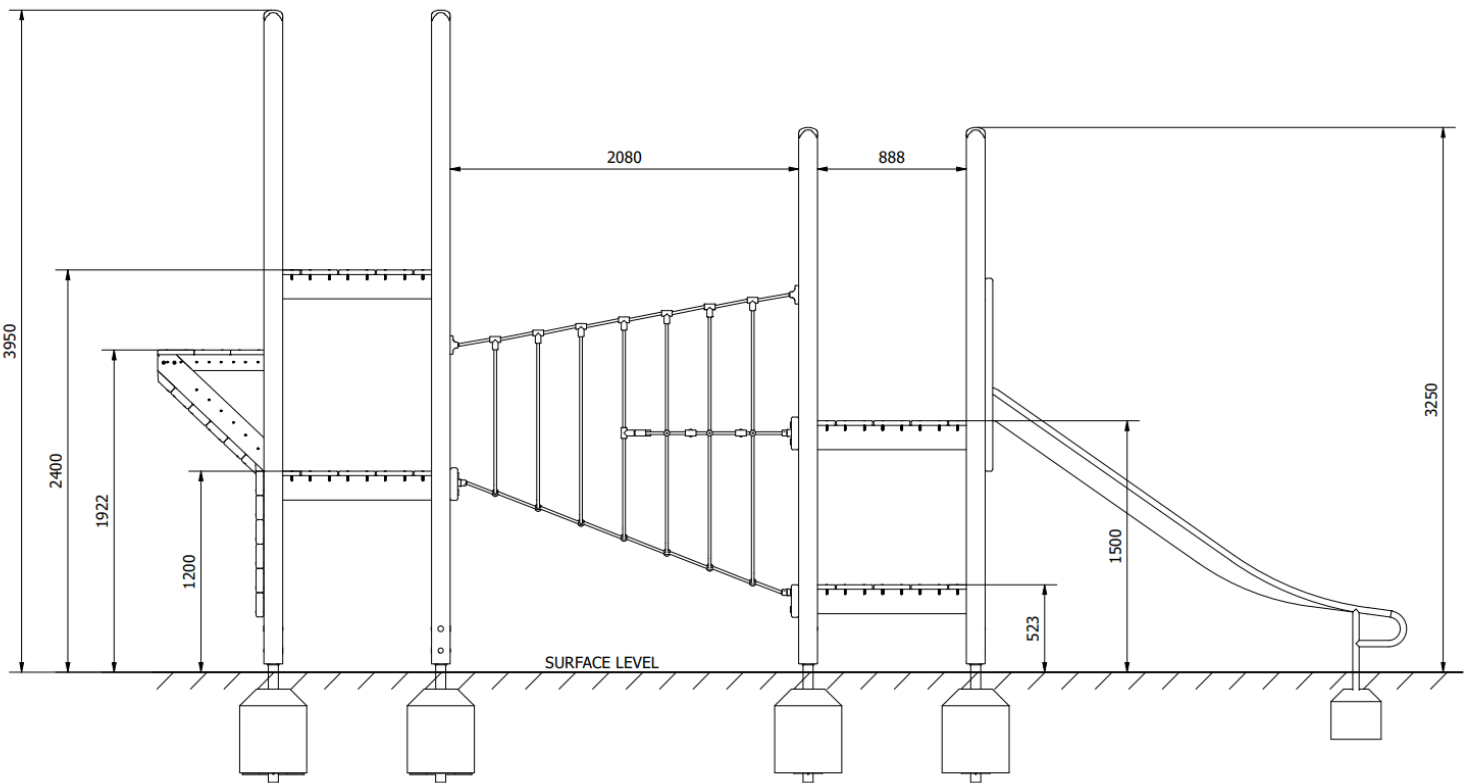

Side Elevation