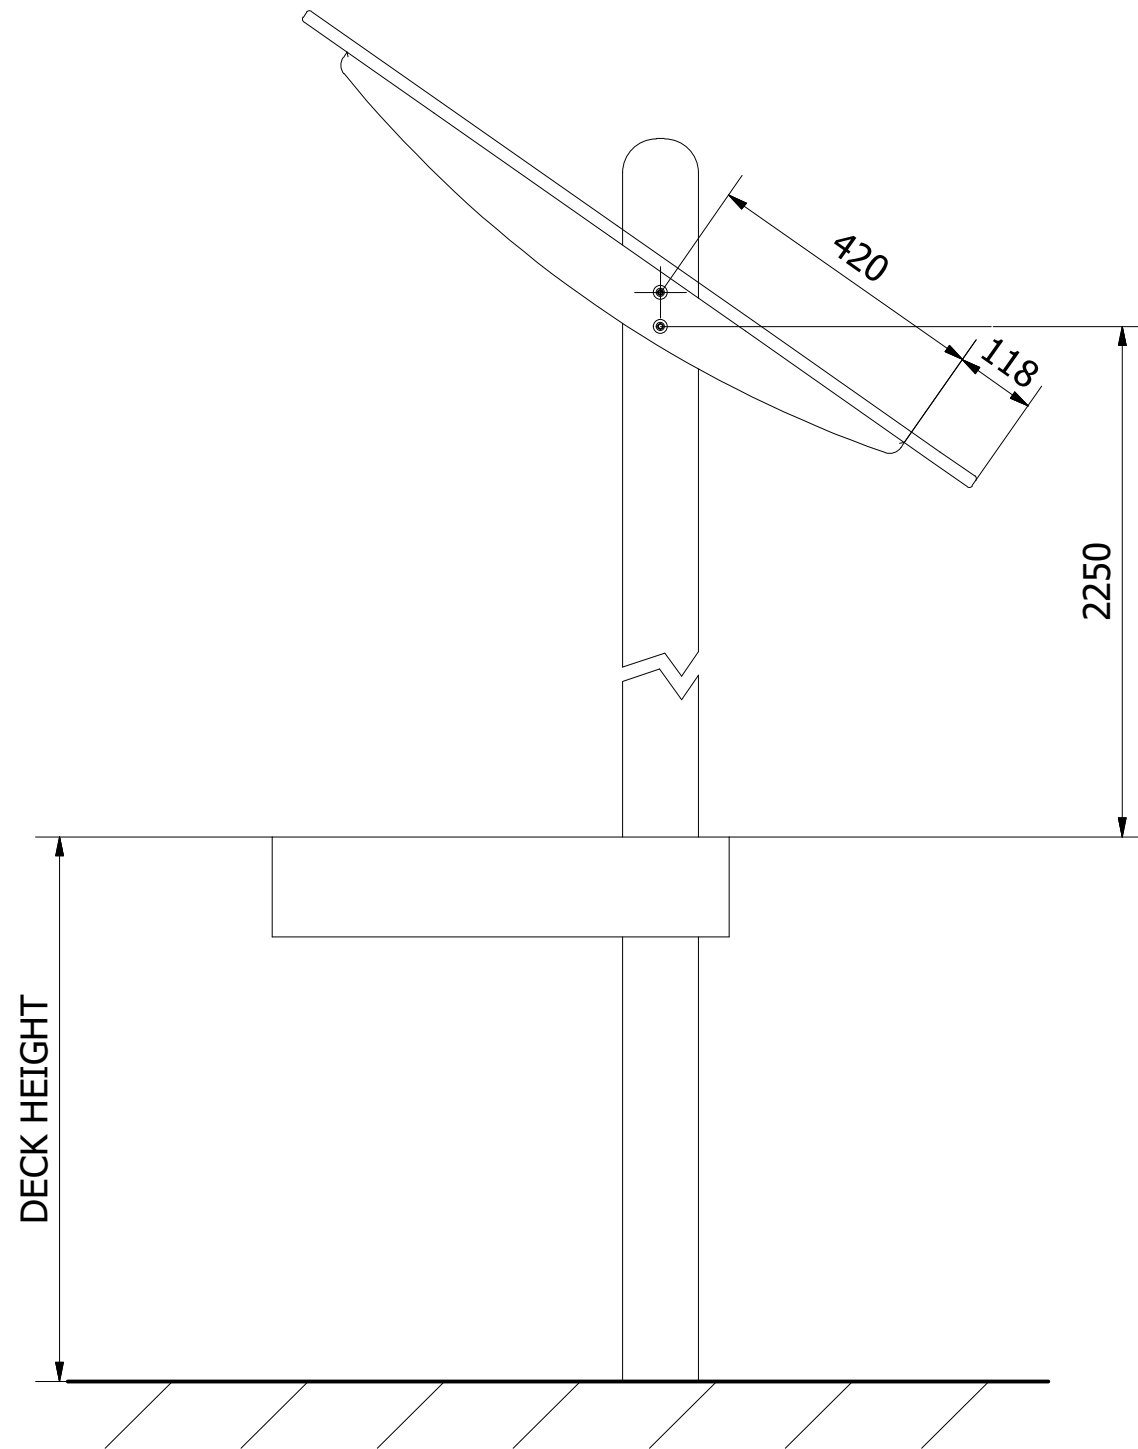

PARTS LIST

ITEM	QTY	PART NUMBER	DESCRIPTION	STOCK NUMBER
1	2	TB-200-878	1000 X 95 X 45	COMTIMSAW0007
2	1	PE-400-139	ORCHARD ROOF	COMPOL0040
3	4	M8 X 100 TORX WASHER HEAD	100MM WASHER HEAD	COMA2WH8X100
4	10	M6 X 50 TORX WOODSCREW	50MM TORX WOODSCREW	COMA2WS6X50

UNLESS OTHERWISE SPECIFIED:
DIMENSIONS ARE IN MILLIMETERS
TOLERANCES:
LINEAR: ±2MM
1 DECIMAL PLACE: ±0.5MM
ANGULAR: ±1°

PROPRIETARY AND CONFIDENTIAL
THE INFORMATION CONTAINED IN THIS DRAWING IS THE SOLE PROPERTY OF FENLAND LEISURE PRODUCTS. ANY REPRODUCTION IN PART OR AS A WHOLE WITHOUT THE WRITTEN PERMISSION OF FENLAND LEISURE PRODUCTS IS PROHIBITED.

Title: **MOD-600-127 ORCHARD ROOF**

Product Range: **MODULE DRAWING**

Date: 10/05/2021

Page: 1

A3

DO NOT SCALE FROM DRAWING

Tel: 01354 638359 www.onlineplaygrounds.co.uk