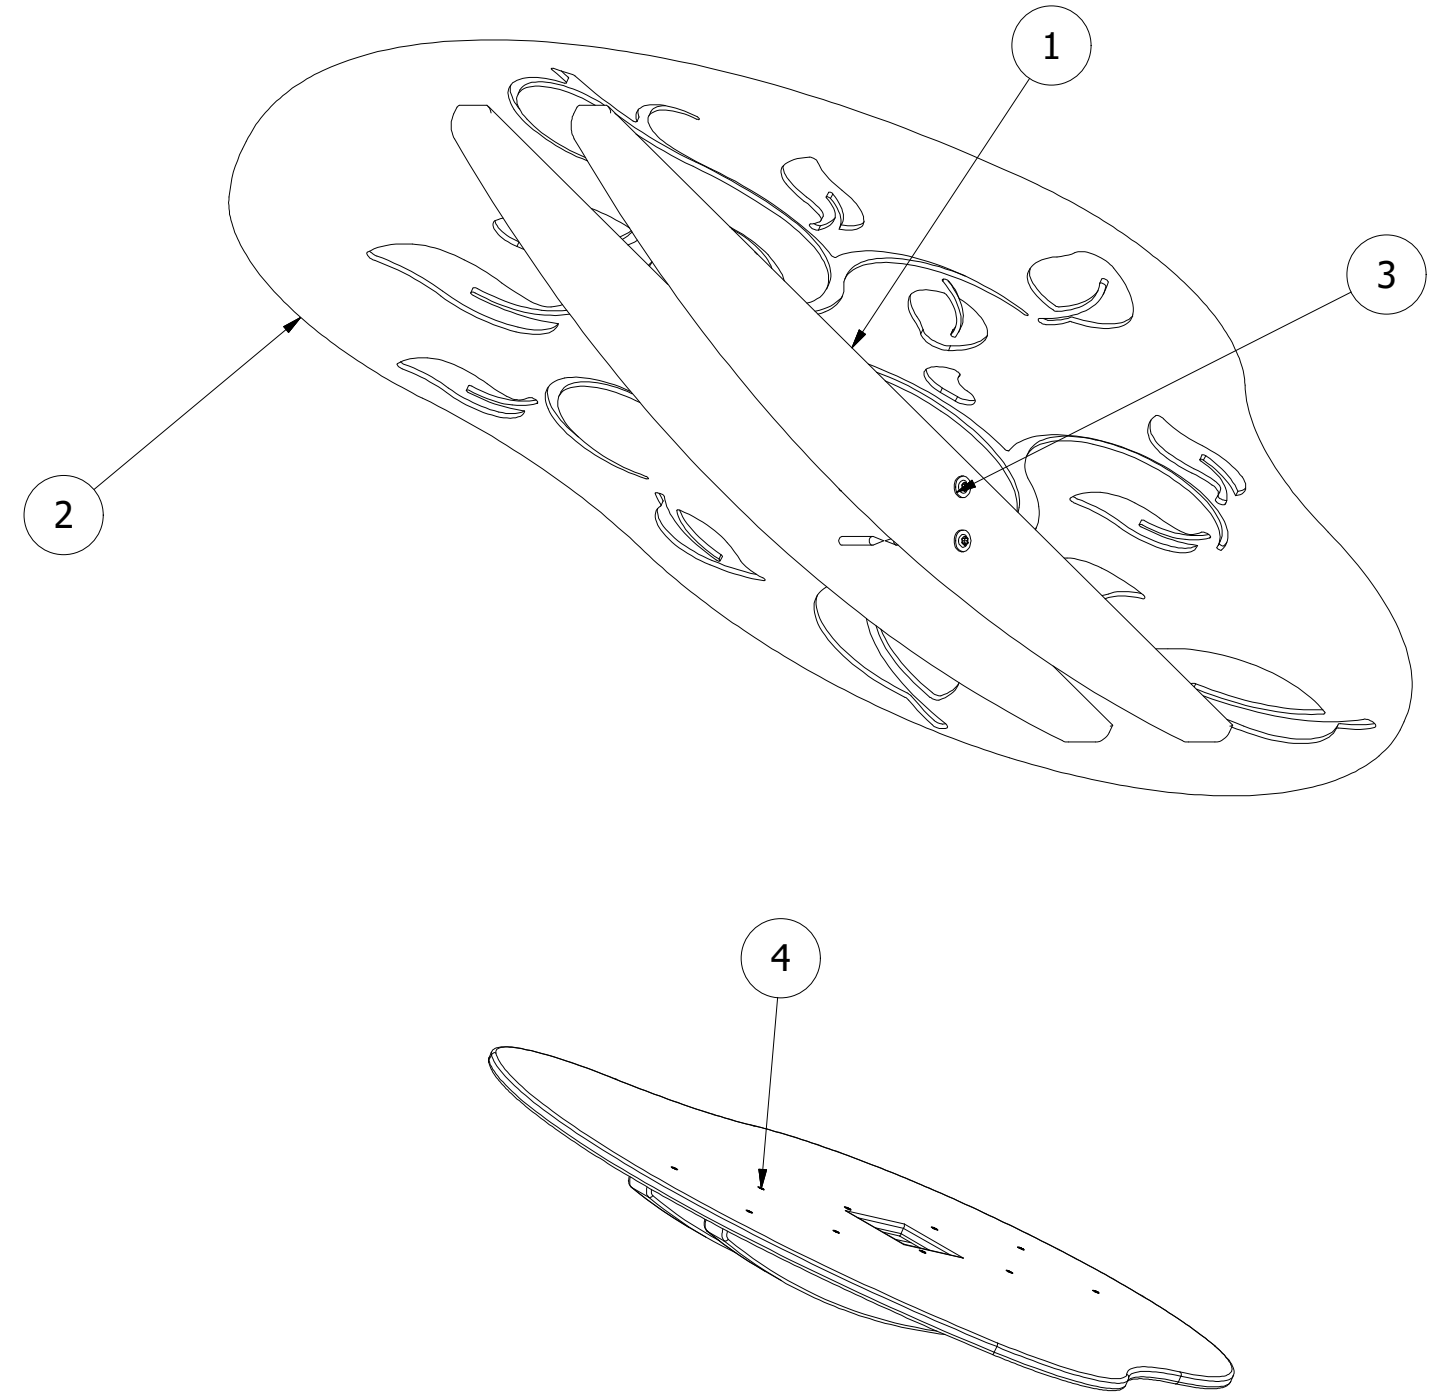

PARTS LIST

ITEM	QTY	PART NUMBER	DESCRIPTION	STOCK NUMBER
1	2	TB-200-878	1000 X 95 X 45	COMTIMSAW0007
2	1	PE-400-139	ORCHARD ROOF	COMPOL0040
3	4	M8 X 100 TORX WASHER HEAD	100MM WASHER HEAD	COMA2WH8X100
4	10	M6 X 50 TORX WOODSCREW	50MM TORX WOODSCREW	COMA2WS6X50

UNLESS OTHERWISE SPECIFIED:
DIMENSIONS ARE IN MILLIMETERS
TOLERANCES:
LINEAR: ±2MM
1 DECIMAL PLACE: ±0.5MM
ANGULAR: ±1°

PROPRIETARY AND CONFIDENTIAL
THE INFORMATION CONTAINED IN THIS DRAWING IS THE SOLE PROPERTY OF FENLAND LEISURE PRODUCTS. ANY REPRODUCTION IN PART OR AS A WHOLE WITHOUT THE WRITTEN PERMISSION OF FENLAND LEISURE PRODUCTS IS PROHIBITED.

Title: **MOD-600-127 ORCHARD ROOF**

Product Range: **MODULE DRAWING**

Date: 10/05/2021

Page: 1

A3

DO NOT SCALE FROM DRAWING

Tel: 01354 638359 www.onlineplaygrounds.co.uk