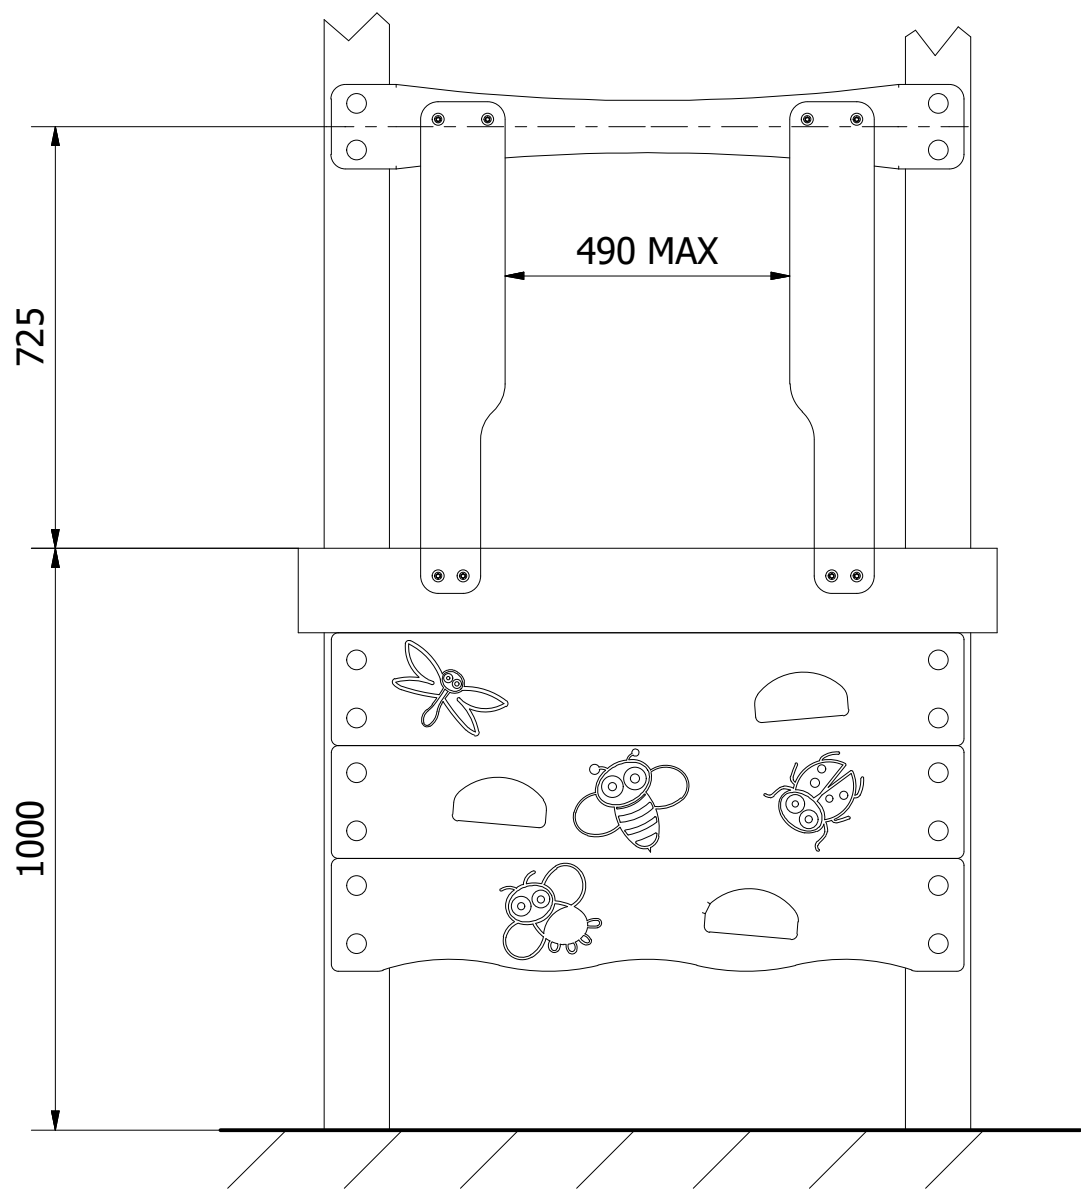

PARTS LIST

ITEM	QTY	PART NUMBER	DESCRIPTION	STOCK NUMBER
1	1	TB-200-245	1088 X 195 X 45	COMTIMSAW0004
2	1	TB-200-246	1088 X 195 X 45	COMTIMSAW0004
3	1	TB-200-247	1088 X 195 X 45	COMTIMSAW0004
4	1	TB-200-248	1088 X 145 X 45	COMTIMSAW0005
5	2	TB-200-707	845 X 145 X 45	COMTIMSAW0005
6	20	M8 X 70 TORX WASHER HEAD	70MM WASHER SCREW	COMA2WH8X70
7	4	M8 X 80 TORX WASHER HEAD	80MM WASHER SCREW	COMA2WH8X80
8	16	30MM BOLT COVER	30MM BLACK CAP	COMPLACAP0001

UNLESS OTHERWISE SPECIFIED:  
DIMENSIONS ARE IN MILLIMETERS  
TOLERANCES:  
LINEAR: ±2MM  
1 DECIMAL PLACE: ±0.5MM  
ANGULAR: ±1°

**PROPRIETARY AND CONFIDENTIAL**  
THE INFORMATION CONTAINED IN THIS  
DRAWING IS THE SOLE PROPERTY OF  
FENLAND LEISURE PRODUCTS. ANY  
REPRODUCTION IN PART OR AS A WHOLE  
WITHOUT THE WRITTEN PERMISSION  
OF FENLAND  
LEISURE PRODUCTS IS PROHIBITED.

Title: **MOD-600-126 1M CLIMBING WALL**

Product Range: **MODULE DRAWING**

REV:B

Date:  
22/09/2021

Page: 1

A3

DO NOT SCALE FROM DRAWING

Tel: 01354 638359 www.onlineplaygrounds.co.uk