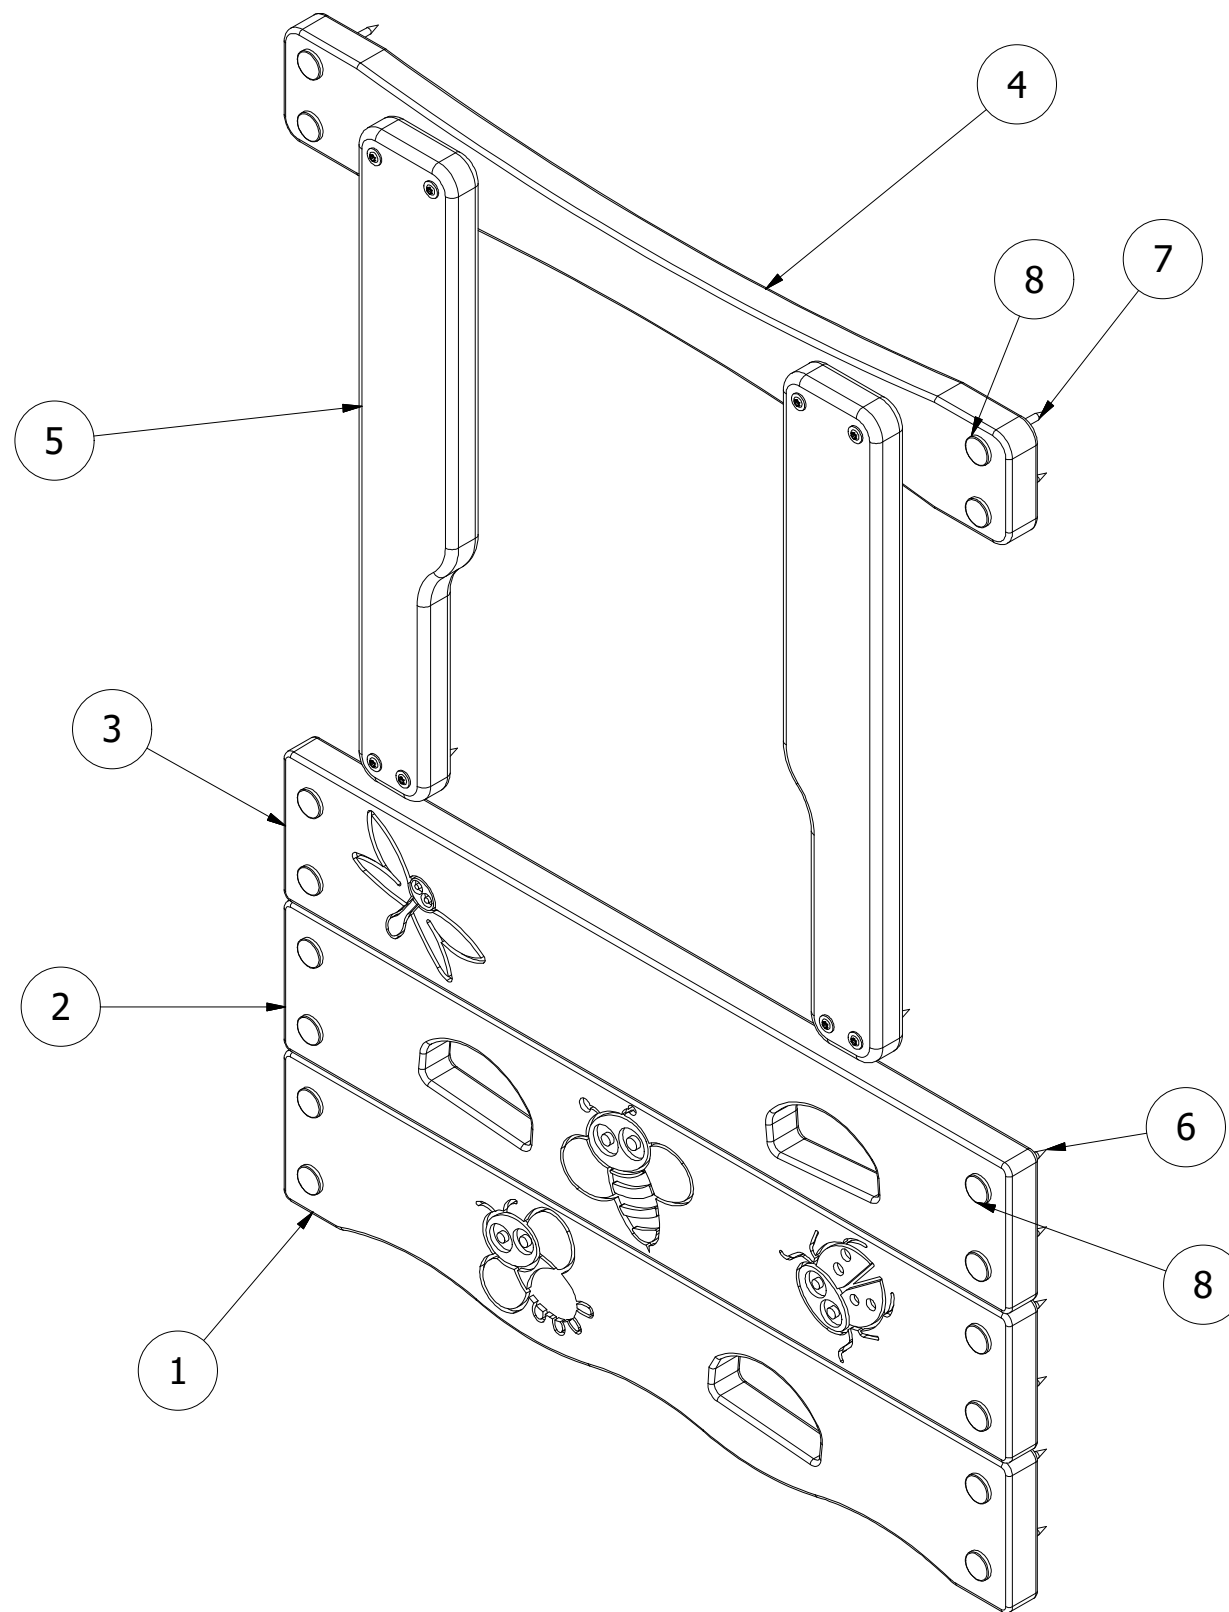

PARTS LIST

ITEM	QTY	PART NUMBER	DESCRIPTION	STOCK NUMBER
1	1	TB-200-245	1088 X 195 X 45	COMTIMSAW0004
2	1	TB-200-246	1088 X 195 X 45	COMTIMSAW0004
3	1	TB-200-247	1088 X 195 X 45	COMTIMSAW0004
4	1	TB-200-248	1088 X 145 X 45	COMTIMSAW0005
5	2	TB-200-707	845 X 145 X 45	COMTIMSAW0005
6	20	M8 X 70 TORX WASHER HEAD	70MM WASHER SCREW	COMA2WH8X70
7	4	M8 X 80 TORX WASHER HEAD	80MM WASHER SCREW	COMA2WH8X80
8	16	30MM BOLT COVER	30MM BLACK CAP	COMPLACAP0001

UNLESS OTHERWISE SPECIFIED:  
DIMENSIONS ARE IN MILLIMETERS  
TOLERANCES:  
LINEAR: ±2MM  
1 DECIMAL PLACE: ±0.5MM  
ANGULAR: ±1°

**PROPRIETARY AND CONFIDENTIAL**  
THE INFORMATION CONTAINED IN THIS  
DRAWING IS THE SOLE PROPERTY OF  
FENLAND LEISURE PRODUCTS. ANY  
REPRODUCTION IN PART OR AS A WHOLE  
WITHOUT THE WRITTEN PERMISSION  
OF FENLAND  
LEISURE PRODUCTS IS PROHIBITED.