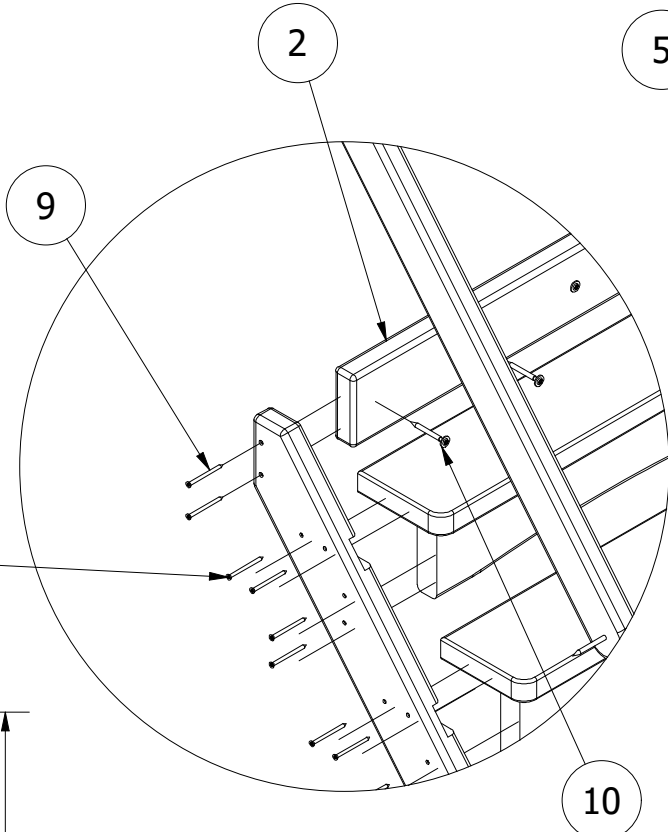

PARTS LIST

ITEM	QTY	PART NUMBER	DESCRIPTION	STOCK NUMBER
1	2	TB-200-001_B	950MM X 112MM (POST INSERT)	COMTIMSAF0002
2	1	TB-200-128	800 x 145 x 45	COMTIMSAW0005
3	1	TB-200-266	1170 X 145 X 45	COMTIMSAW0005
4	1	TB-200-267	1170 X 145 X 45	COMTIMSAW0005
5	3	TB-200-268	838 X 195 X 45 (STAIR TREAD)	COMTIMSAW0004
6	2	TB-200-269	1325 X 95 X 45 (HANDRAIL)	COMTIMSAW0007
7	3	TB-200-872	803 X 145 X 45 (STAIR SUPPORT)	COMTIMSAW0005
9	28	M6 X 80 TORX WOODSCREW	80MM TORX WOODSCREW	COMA2WS6X80
10	8	M8 X 80 TORX WASHER HEAD	80MM WASHER SCREW	COMA2WH8X80
11	4	M8 X 100 TORX WASHER HEAD	100MM WASHER HEAD	COMA2WH8X100
12	2	MOD-600-116 GROUND FOOT	GROUND FOOT (112)	SUBSTEMIS0004
13	4	30MM BOLT COVER	30MM BLACK CAP	COMPLACAP0001
14	2	300 x 300 x 500	0.045M ³ CONCRETE FOUNDATION	

UNLESS OTHERWISE SPECIFIED:
DIMENSIONS ARE IN MILLIMETERS
TOLERANCES:
LINEAR: ±2MM
1 DECIMAL PLACE: ±0.5MM
ANGULAR: ±1°

PROPRIETARY AND CONFIDENTIAL
THE INFORMATION CONTAINED IN THIS DRAWING IS THE SOLE PROPERTY OF FENLAND LEISURE PRODUCTS. ANY REPRODUCTION IN PART OR AS A WHOLE WITHOUT THE WRITTEN PERMISSION OF FENLAND LEISURE PRODUCTS IS PROHIBITED.