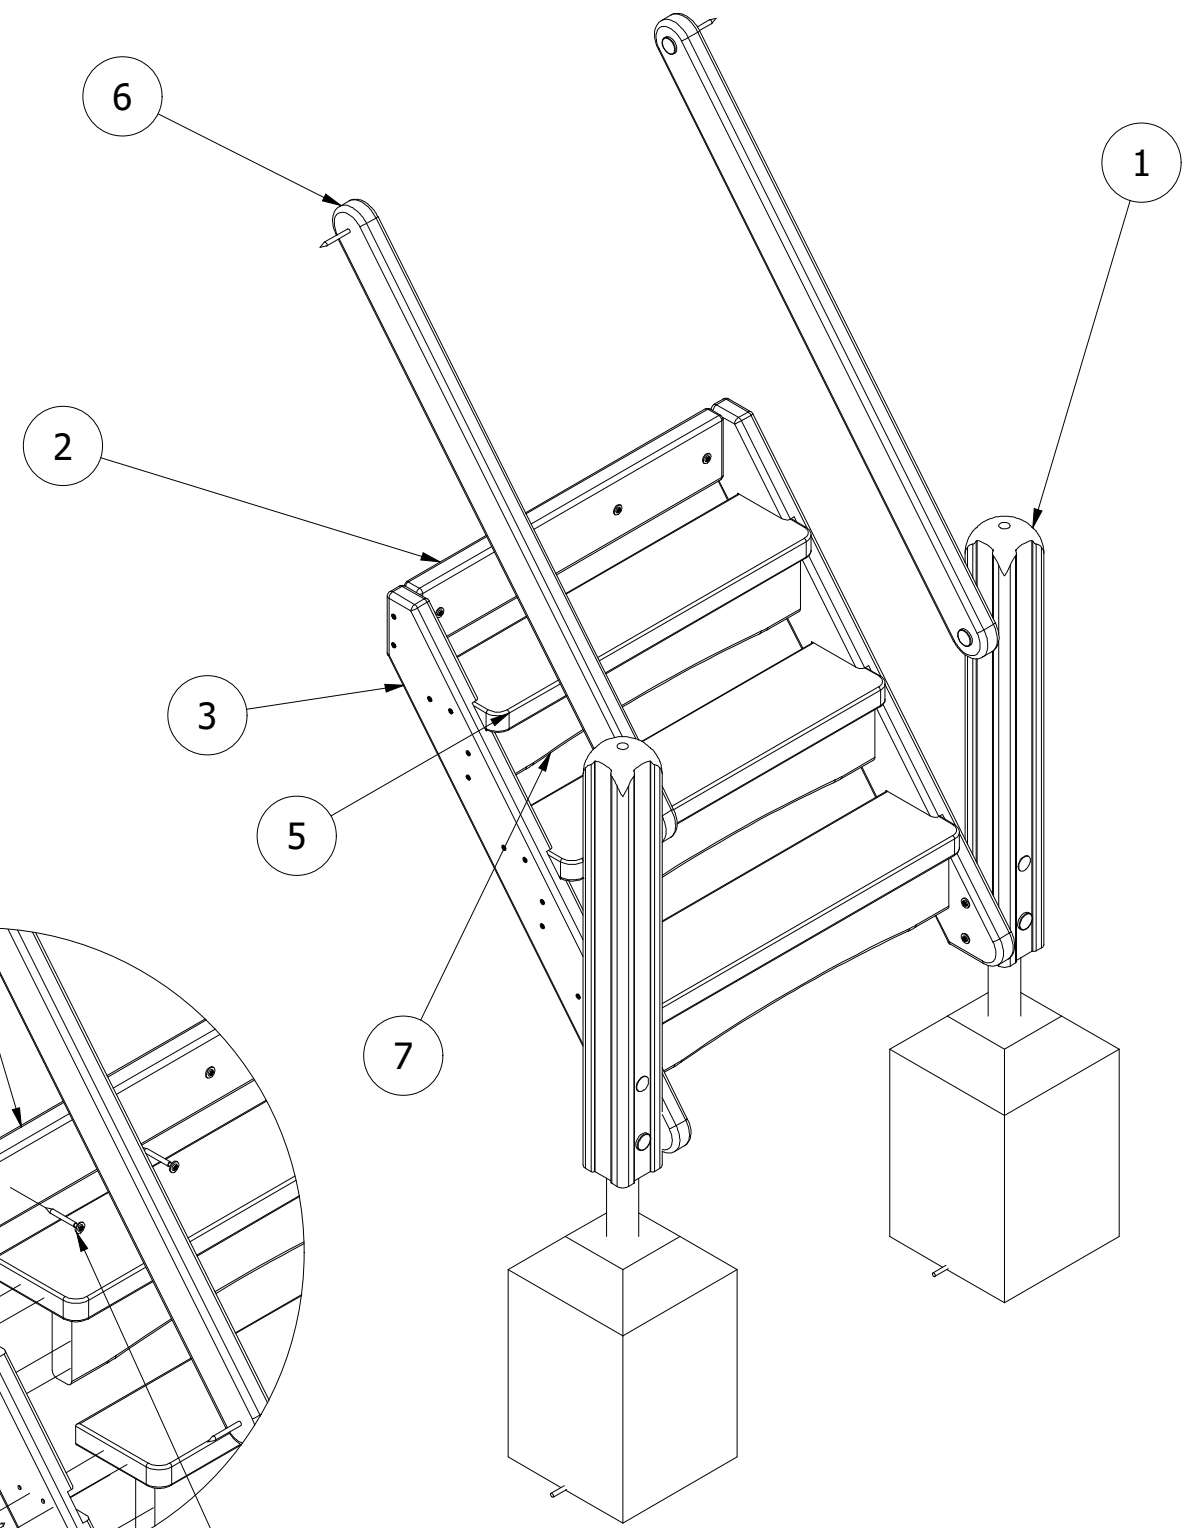

PARTS LIST

ITEM	QTY	PART NUMBER	DESCRIPTION	STOCK NUMBER
1	2	TB-200-001_B	950MM X 112MM (POST INSERT)	COMTIMSAF0002
2	1	TB-200-128	800 x 145 x 45	COMTIMSAW0005
3	1	TB-200-266	1170 X 145 X 45	COMTIMSAW0005
4	1	TB-200-267	1170 X 145 X 45	COMTIMSAW0005
5	3	TB-200-268	838 X 195 X 45 (STAIR TREAD)	COMTIMSAW0004
6	2	TB-200-269	1325 X 95 X 45 (HANDRAIL)	COMTIMSAW0007
7	3	TB-200-872	803 X 145 X 45 (STAIR SUPPORT)	COMTIMSAW0005
9	28	M6 X 80 TORX WOODSCREW	80MM TORX WOODSCREW	COMA2WS6X80
10	8	M8 X 80 TORX WASHER HEAD	80MM WASHER SCREW	COMA2WH8X80
11	4	M8 X 100 TORX WASHER HEAD	100MM WASHER HEAD	COMA2WH8X100
12	2	MOD-600-116 GROUND FOOT	GROUND FOOT (112)	SUBSTEMIS0004
13	4	30MM BOLT COVER	30MM BLACK CAP	COMPLACAP0001
14	2	300 x 300 x 500	0.045M ³ CONCRETE FOUNDATION	

UNLESS OTHERWISE SPECIFIED:
DIMENSIONS ARE IN MILLIMETERS
TOLERANCES:
LINEAR: ±2MM
1 DECIMAL PLACE: ±0.5MM
ANGULAR: ±1°

PROPRIETARY AND CONFIDENTIAL
THE INFORMATION CONTAINED IN THIS DRAWING IS THE SOLE PROPERTY OF FENLAND LEISURE PRODUCTS. ANY REPRODUCTION IN PART OR AS A WHOLE WITHOUT THE WRITTEN PERMISSION OF FENLAND LEISURE PRODUCTS IS PROHIBITED.