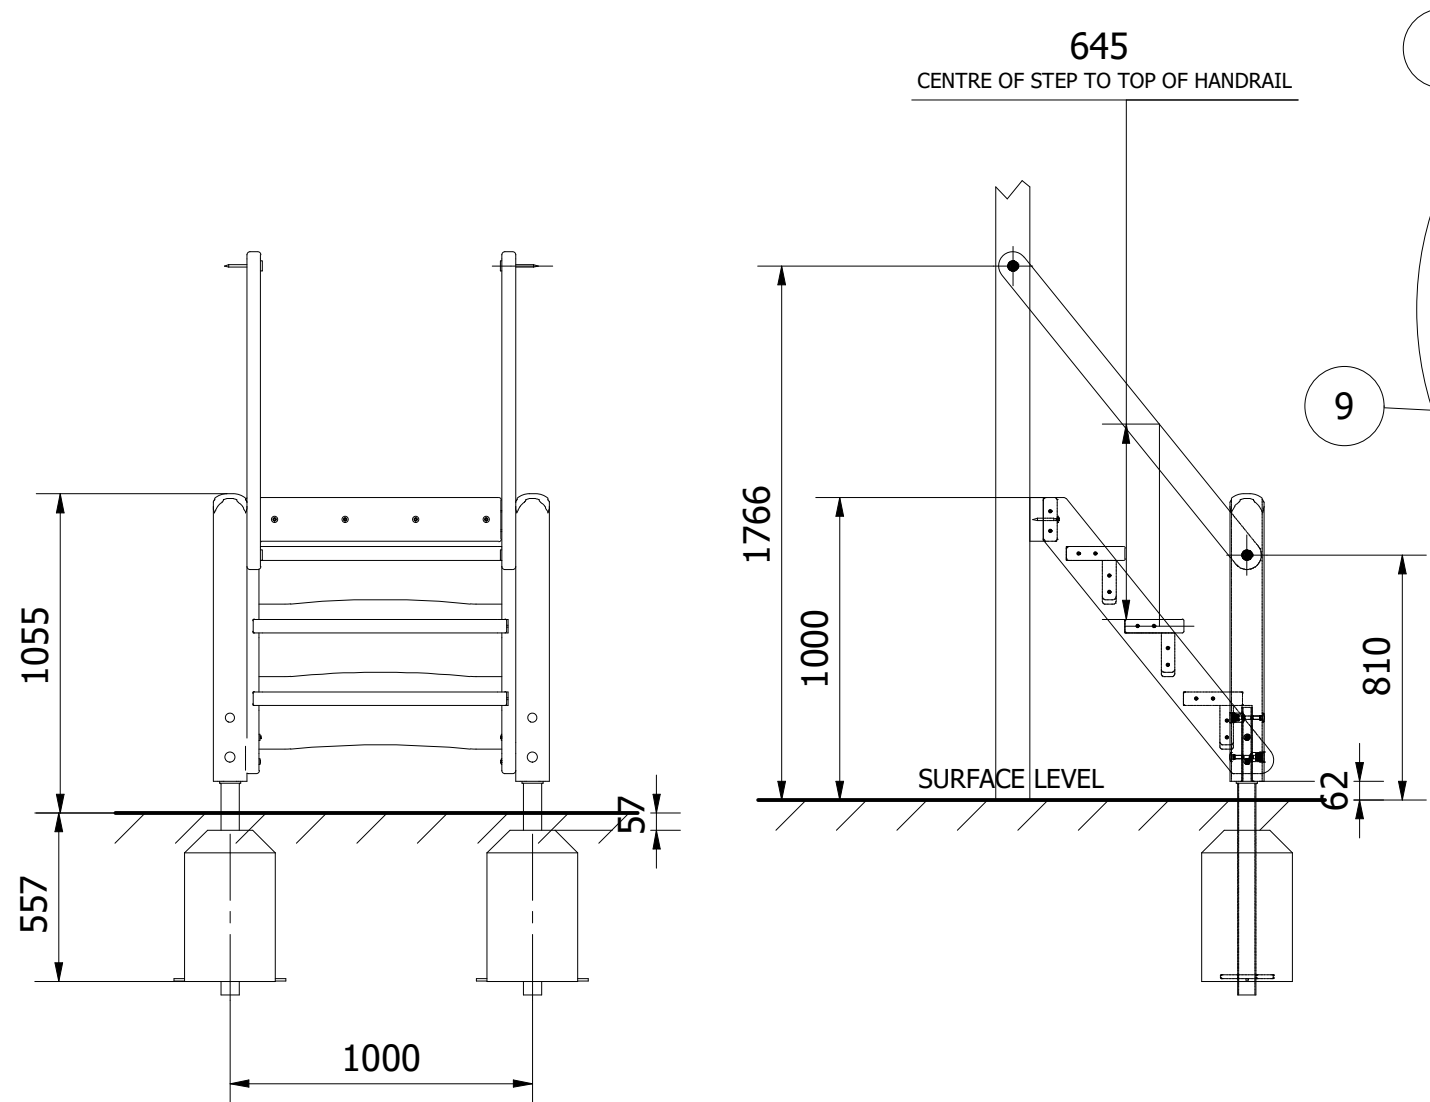

PARTS LIST

ITEM	QTY	PART NUMBER	DESCRIPTION	STOCK NUMBER
1	2	TB-200-001_B	950MM X 112MM (POST INSERT)	COMTIMSAF0002
2	1	TB-200-128	800 x 145 x 45	COMTIMSAW0005
3	1	TB-200-266	1170 X 145 X 45	COMTIMSAW0005
4	1	TB-200-267	1170 X 145 X 45	COMTIMSAW0005
5	3	TB-200-268	838 X 195 X 45 (STAIR TREAD)	COMTIMSAW0004
6	2	TB-200-269	1325 X 95 X 45 (HANDRAIL)	COMTIMSAW0007
7	3	TB-200-872	803 X 145 X 45 (STAIR SUPPORT)	COMTIMSAW0005
9	28	M6 X 80 TORX WOODSCREW	80MM TORX WOODSCREW	COMA2WS6X80
10	8	M8 X 80 TORX WASHER HEAD	80MM WASHER SCREW	COMA2WH8X80
11	4	M8 X 100 TORX WASHER HEAD	100MM WASHER HEAD	COMA2WH8X100
12	2	MOD-600-116 GROUND FOOT	GROUND FOOT (112)	SUBSTEMIS0004
13	4	30MM BOLT COVER	30MM BLACK CAP	COMPLACAP0001
14	2	300 x 300 x 500	0.045M ³ CONCRETE FOUNDATION	

UNLESS OTHERWISE SPECIFIED:
DIMENSIONS ARE IN MILLIMETERS
TOLERANCES:
LINEAR: ±2MM
1 DECIMAL PLACE: ±0.5MM
ANGULAR: ±1°

PROPRIETARY AND CONFIDENTIAL
THE INFORMATION CONTAINED IN THIS DRAWING IS THE SOLE PROPERTY OF FENLAND LEISURE PRODUCTS. ANY REPRODUCTION IN PART OR AS A WHOLE WITHOUT THE WRITTEN PERMISSION OF FENLAND LEISURE PRODUCTS IS PROHIBITED.

Title: MOD-600-048 1M STAIRS		Date: 02/01/2019
Product Range: MULTIPLAY TOWERS		Page: 1
DO NOT SCALE FROM DRAWING		A3
Tel: 01354 638359 www.onlineplaygrounds.co.uk		