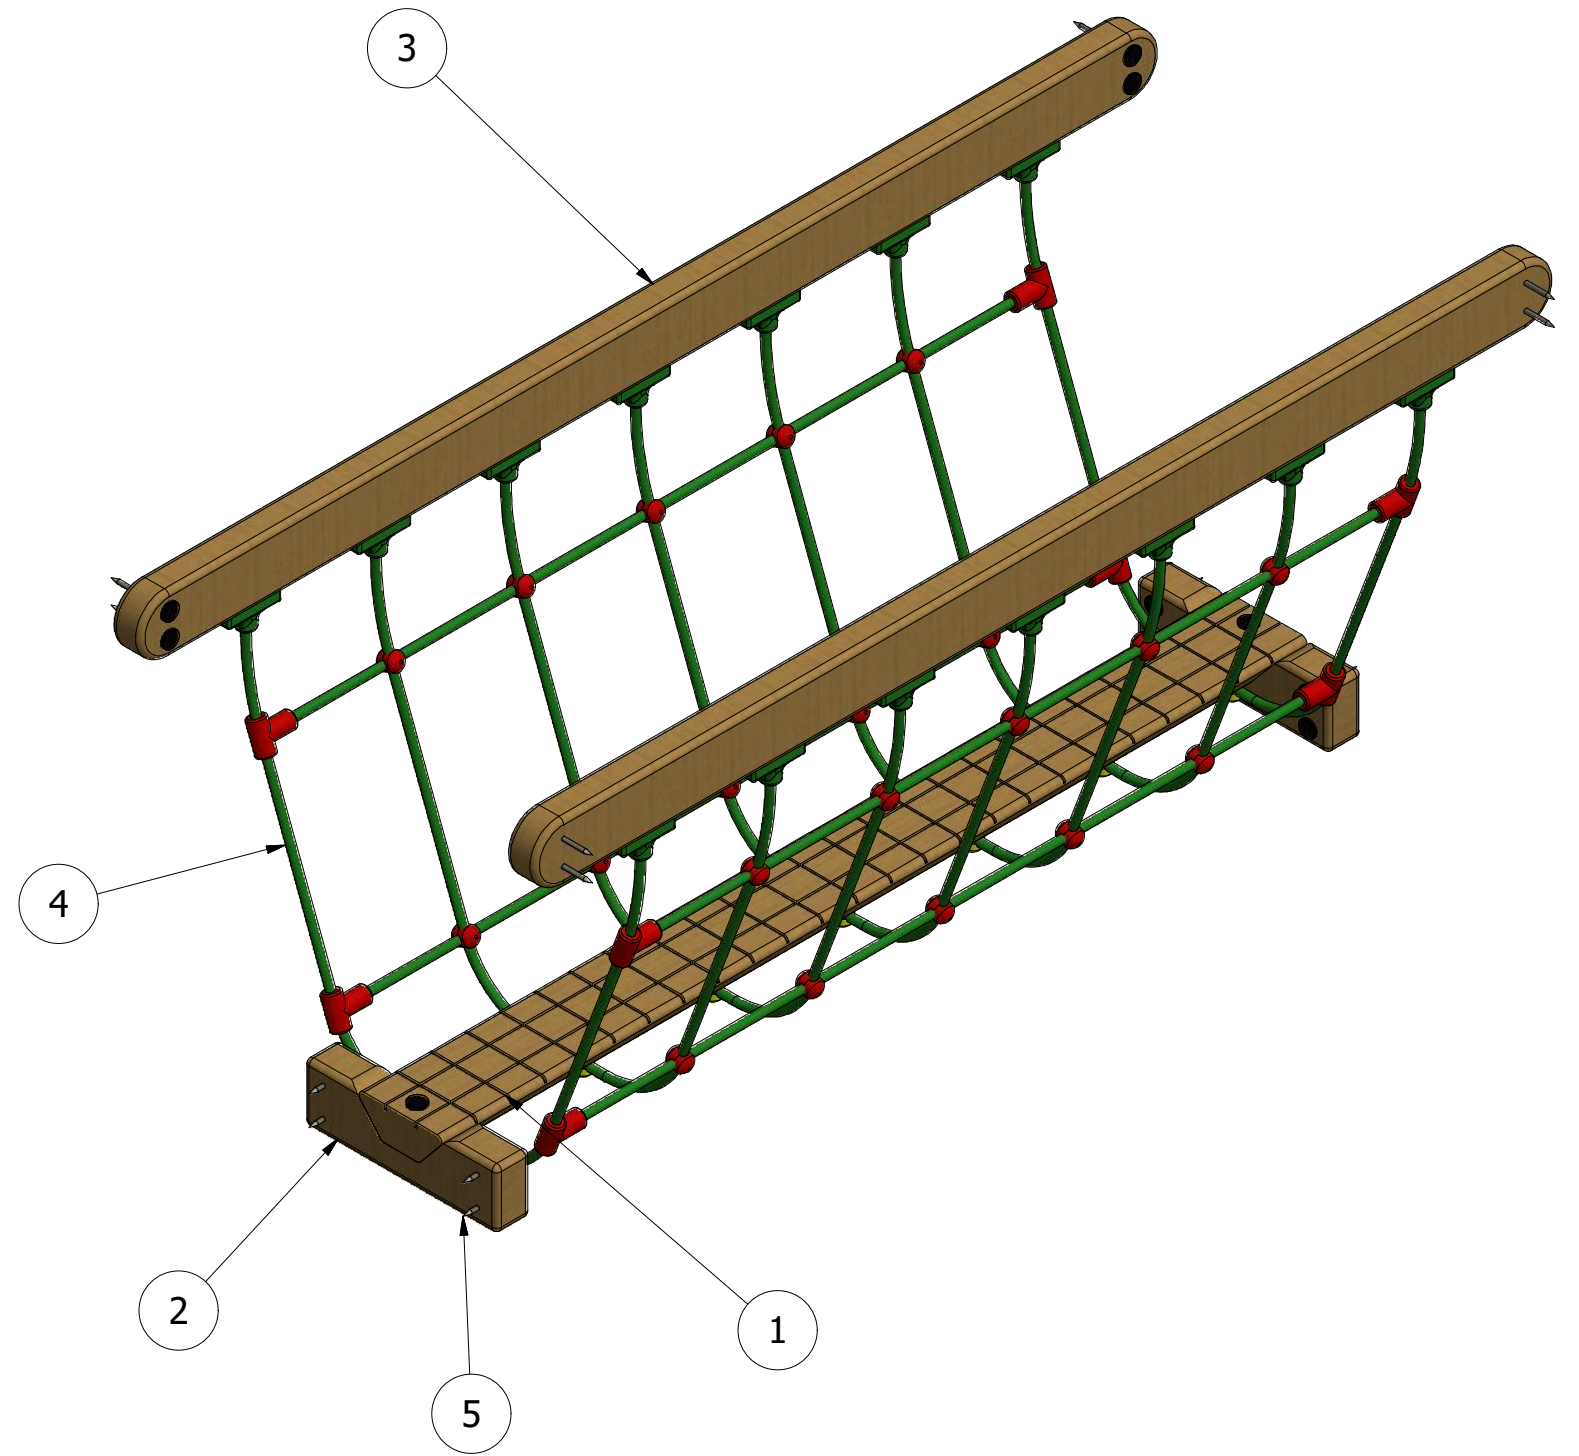

PARTS LIST

ITEM	QTY	PART NUMBER	DESCRIPTION
1	1	TB-200-256	1798 X 195 X 70 (BRIDGE TREAD)
2	2	TB-200-257	400 X 120 X 70 (BRIDGE SUPPORT)
3	2	TB-200-258	2120 X 120 X 60 (HANDRAIL)
4	1	RS-100-025	BRIDGE ROPE NET
5	10	M8 X 80 TORX WASHER HEAD	80MM WASHER SCREW
6	8	M8 X 100 TORX WASHER HEAD	100MM WASHER HEAD
7	18	30MM BOLT COVER	30MM BLACK CAP
8	14	HALF EGG CLIP	ROPE HALF EGG CLIP

UNLESS OTHERWISE SPECIFIED:  
DIMENSIONS ARE IN MILLIMETERS  
TOLERANCES:  
LINEAR: ±2MM  
1 DECIMAL PLACE: ±0.5MM  
ANGULAR: ±1°

**PROPRIETARY AND CONFIDENTIAL**  
THE INFORMATION CONTAINED IN THIS DRAWING IS THE SOLE PROPERTY OF FENLAND LEISURE PRODUCTS. ANY REPRODUCTION IN PART OR AS A WHOLE WITHOUT THE WRITTEN PERMISSION OF FENLAND LEISURE PRODUCTS IS PROHIBITED.

Title: **MOD-600-045 2M FIXED BRIDGE**

Product Range: **MULTIPLAY TOWERS**

Date: 19/12/2018

Page: 1

A3

DO NOT SCALE FROM DRAWING  
Tel: 01354 638359 www.onlineplaygrounds.co.uk