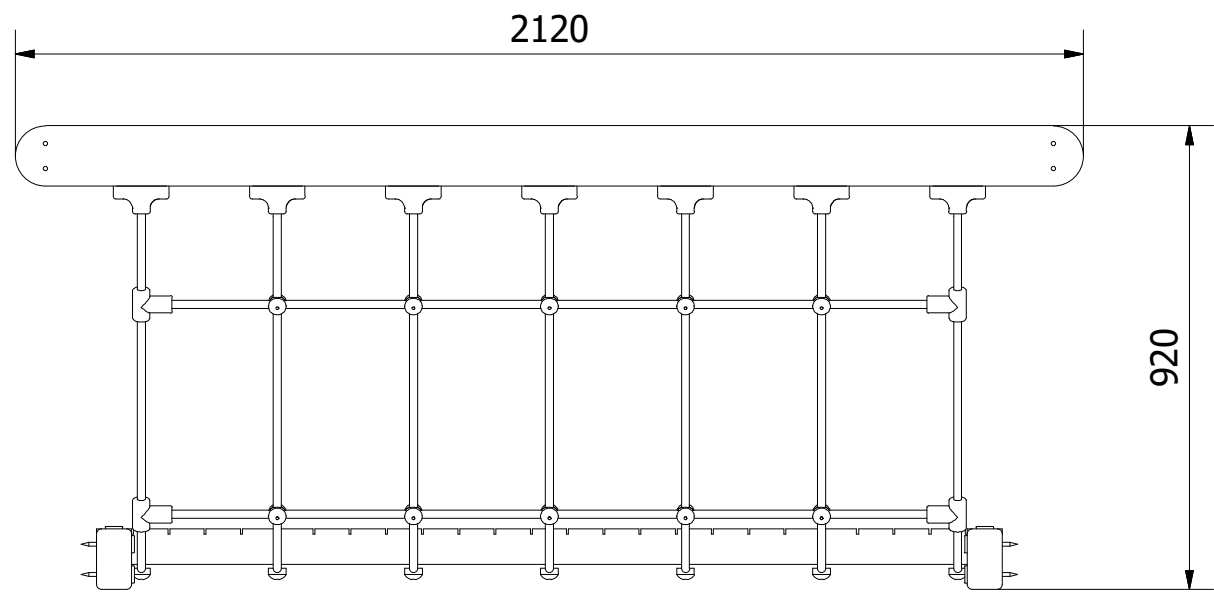

PARTS LIST

ITEM	QTY	PART NUMBER	DESCRIPTION
1	1	TB-200-256	1798 X 195 X 70 (BRIDGE TREAD)
2	2	TB-200-257	400 X 120 X 70 (BRIDGE SUPPORT)
3	2	TB-200-258	2120 X 120 X 60 (HANDRAIL)
4	1	RS-100-025	BRIDGE ROPE NET
5	10	M8 X 80 TORX WASHER HEAD	80MM WASHER SCREW
6	8	M8 X 100 TORX WASHER HEAD	100MM WASHER HEAD
7	18	30MM BOLT COVER	30MM BLACK CAP
8	14	HALF EGG CLIP	ROPE HALF EGG CLIP

UNLESS OTHERWISE SPECIFIED:  
DIMENSIONS ARE IN MILLIMETERS  
TOLERANCES:  
LINEAR: ±2MM  
1 DECIMAL PLACE: ±0.5MM  
ANGULAR: ±1°

**PROPRIETARY AND CONFIDENTIAL**  
THE INFORMATION CONTAINED IN THIS DRAWING IS THE SOLE PROPERTY OF FENLAND LEISURE PRODUCTS. ANY REPRODUCTION IN PART OR AS A WHOLE WITHOUT THE WRITTEN PERMISSION OF FENLAND LEISURE PRODUCTS IS PROHIBITED.