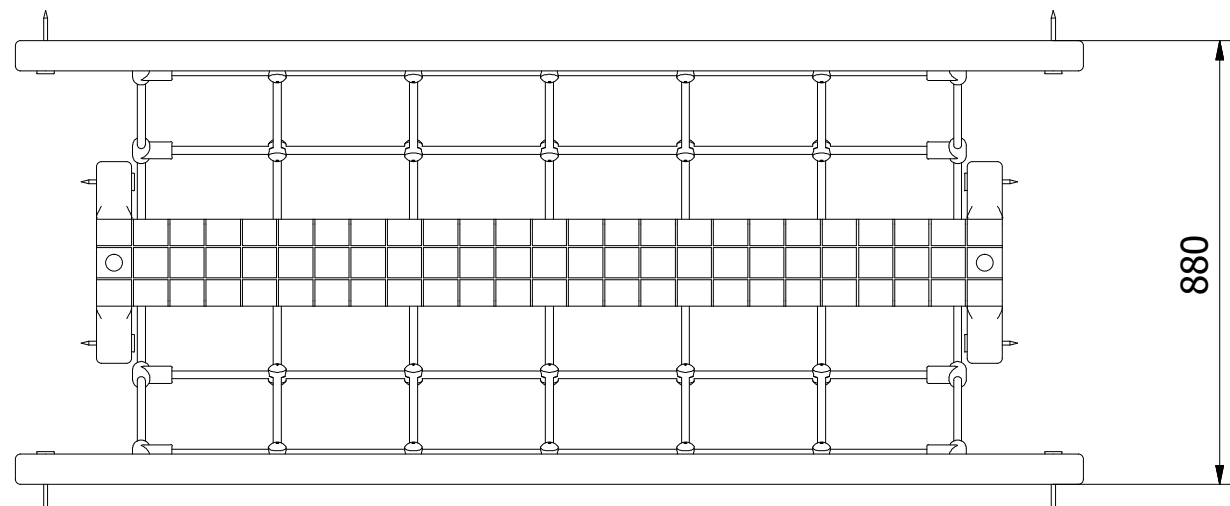

PARTS LIST

ITEM	QTY	PART NUMBER	DESCRIPTION
1	1	TB-200-256	1798 X 195 X 70 (BRIDGE TREAD)
2	2	TB-200-257	400 X 120 X 70 (BRIDGE SUPPORT)
3	2	TB-200-258	2120 X 120 X 60 (HANDRAIL)
4	1	RS-100-025	BRIDGE ROPE NET
5	10	M8 X 80 TORX WASHER HEAD	80MM WASHER SCREW
6	8	M8 X 100 TORX WASHER HEAD	100MM WASHER HEAD
7	18	30MM BOLT COVER	30MM BLACK CAP
8	14	HALF EGG CLIP	ROPE HALF EGG CLIP

UNLESS OTHERWISE SPECIFIED:  
DIMENSIONS ARE IN MILLIMETERS  
TOLERANCES:  
LINEAR: ±2MM  
1 DECIMAL PLACE: ±0.5MM  
ANGULAR: ±1°

**PROPRIETARY AND CONFIDENTIAL**  
THE INFORMATION CONTAINED IN THIS DRAWING IS THE SOLE PROPERTY OF FENLAND LEISURE PRODUCTS. ANY REPRODUCTION IN PART OR AS A WHOLE WITHOUT THE WRITTEN PERMISSION OF FENLAND LEISURE PRODUCTS IS PROHIBITED.