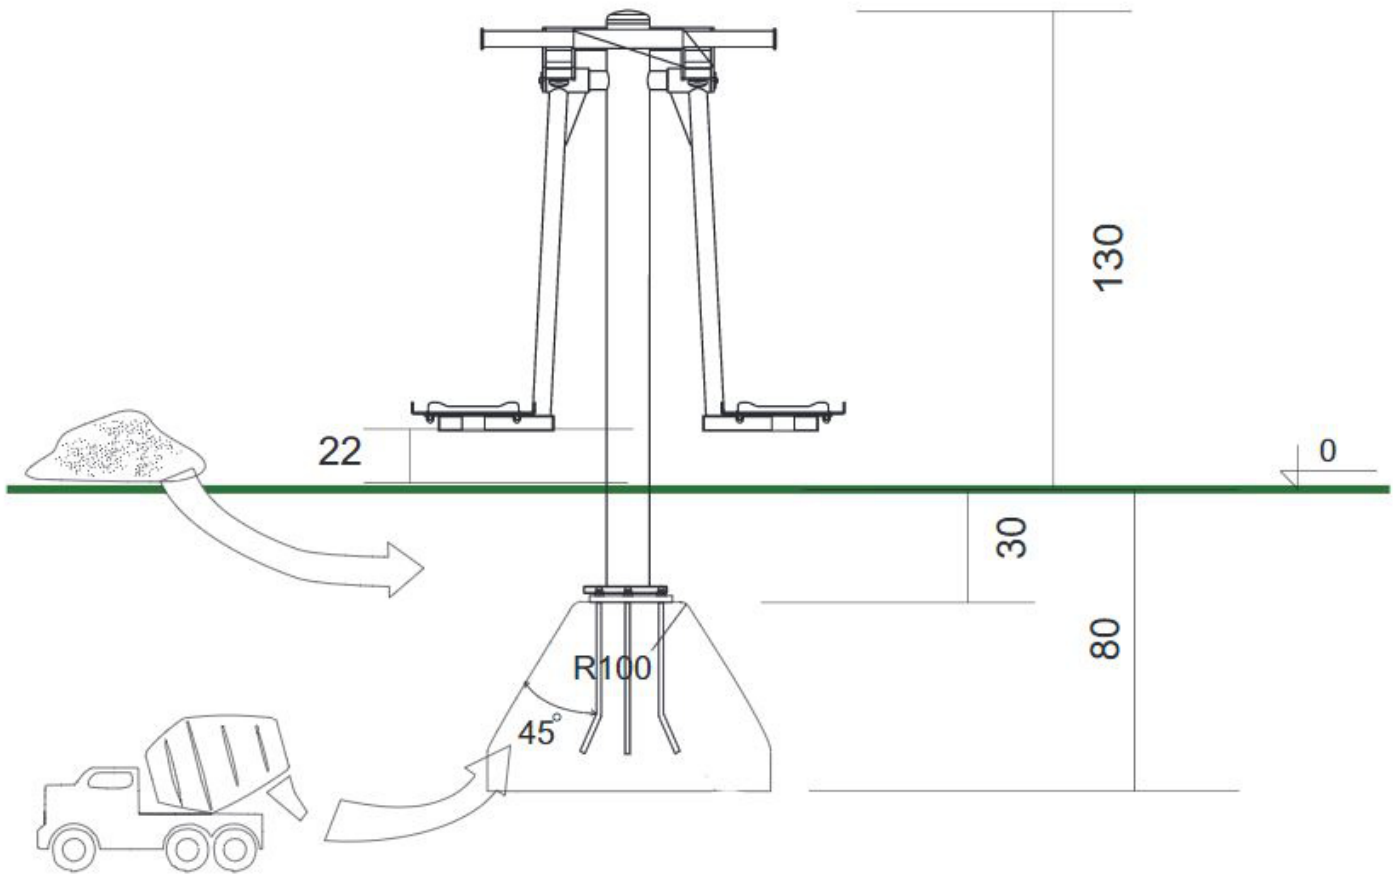

Side Elevation