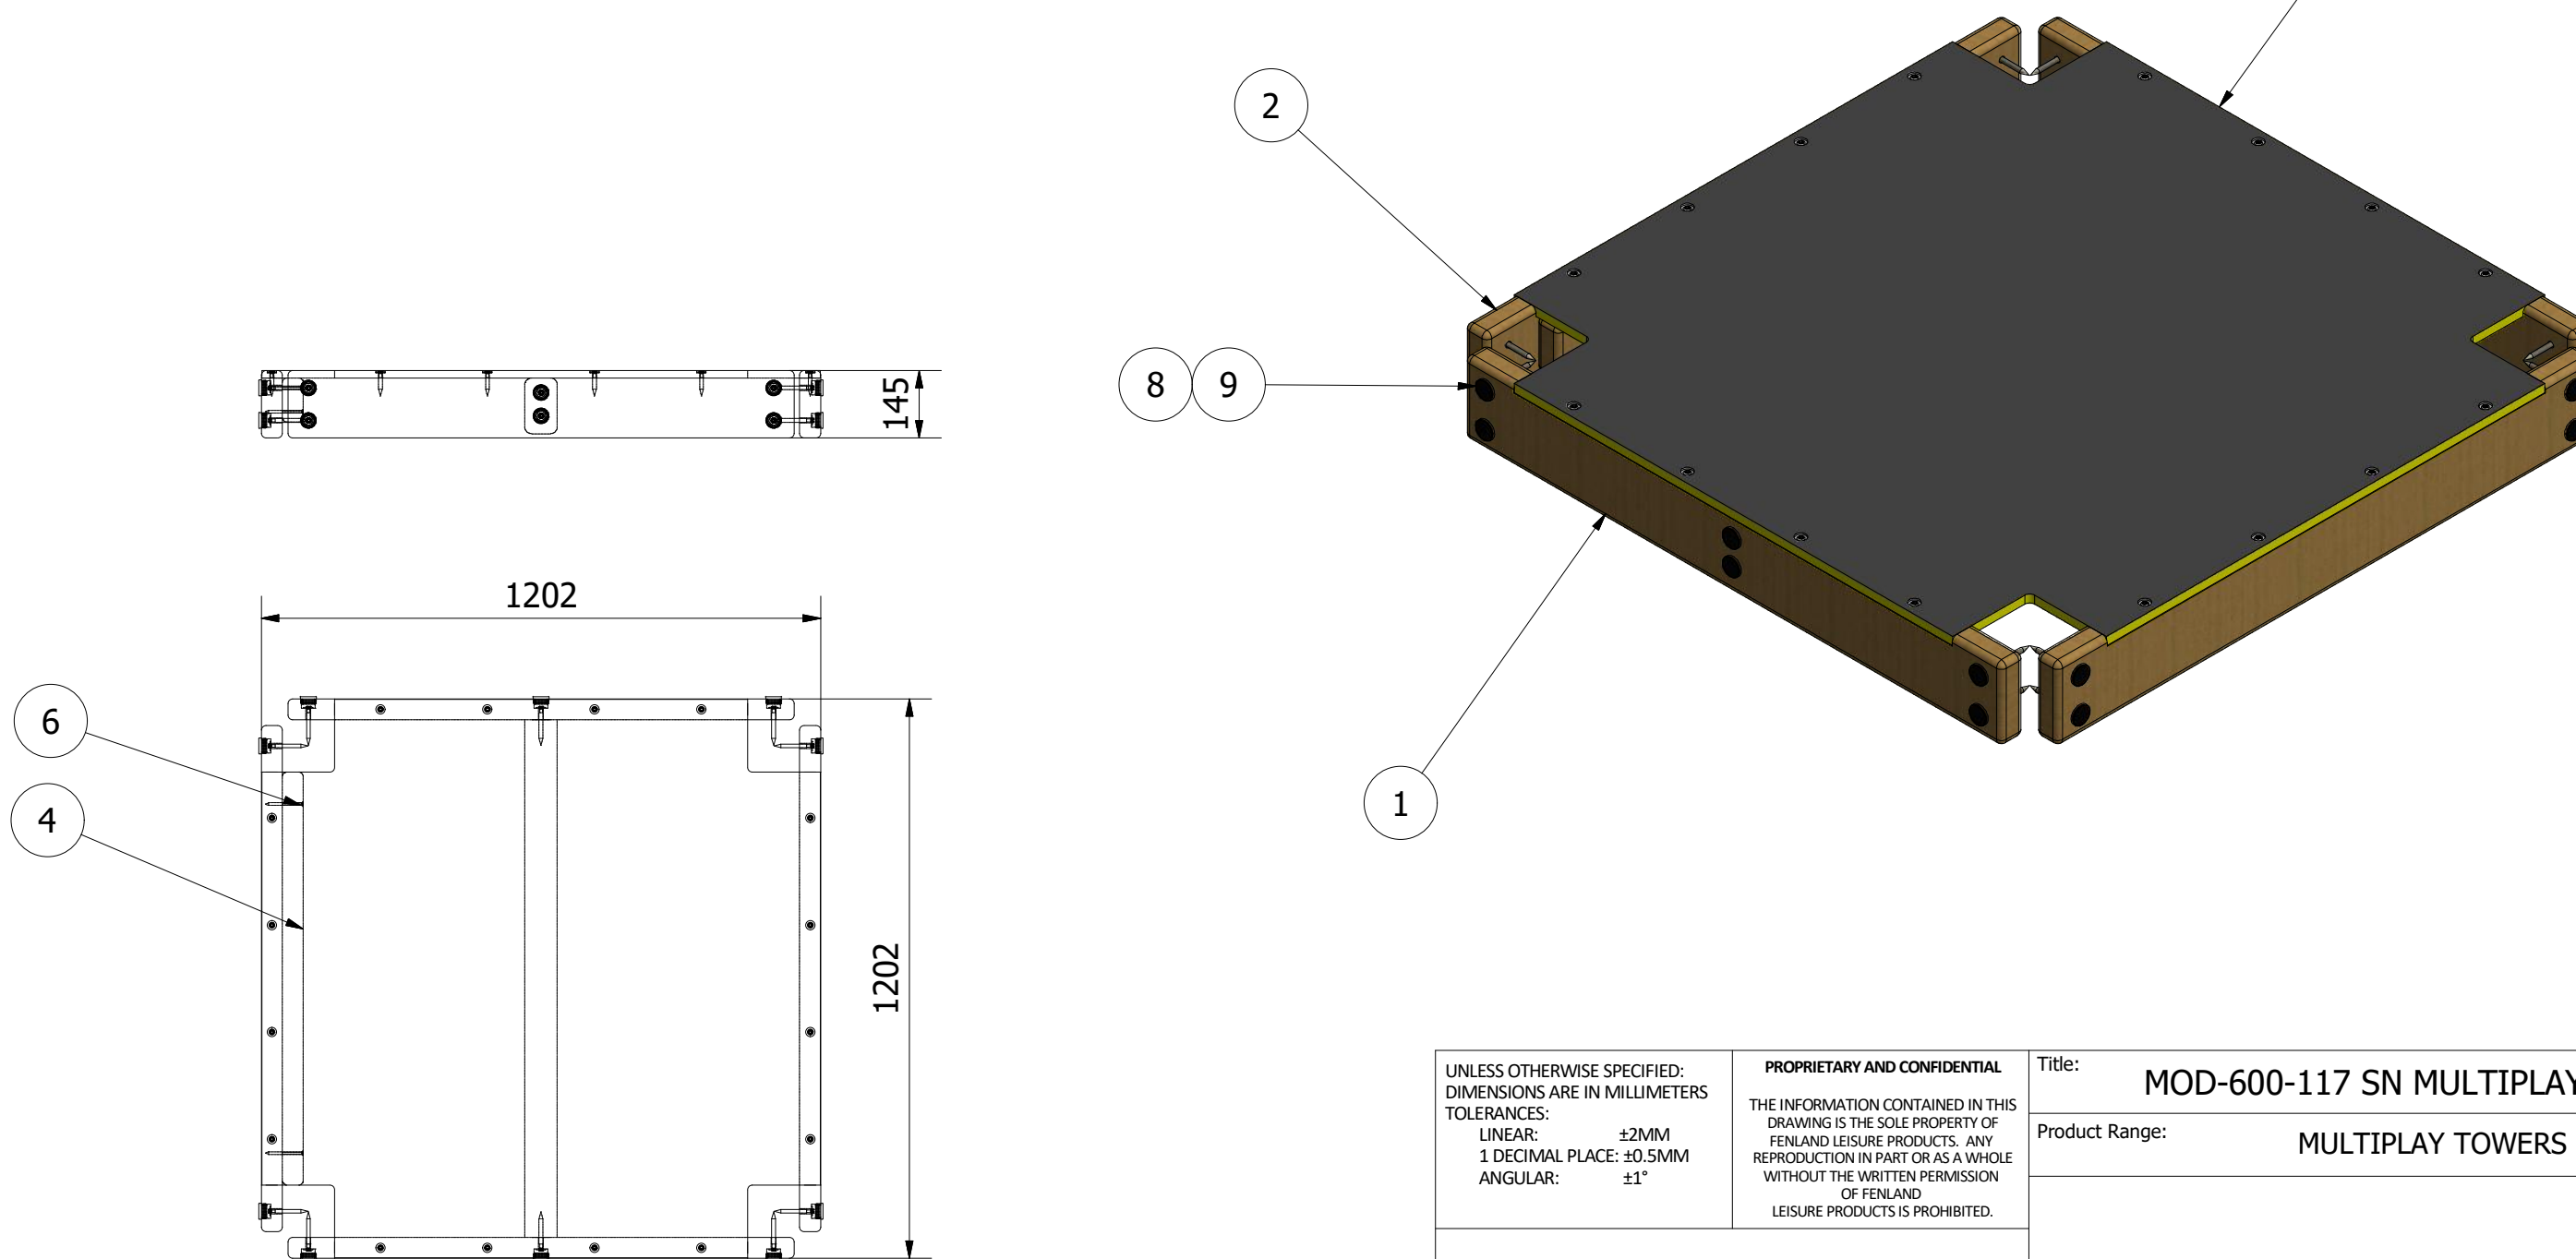

PARTS LIST

ITEM	QTY	PART NUMBER	DESCRIPTION	STOCK NUMBER
1	2	TB-200-253	1088 X 145 X 45 (TOWHOR003)	COMTIMSAW0005
2	2	TB-200-254	1088 X 145 X 45 (TOWHOR004)	COMTIMSAW0005
3	1	TB-200-255	1112 X 120 X 70 (TOWSPT001)	COMTIMSAW0003
4	1	TB-200-534	888 x 95 x 45	COMTIMSAW0007
5	1	PE-400-019	1200 X1200 TREADSAFE DECK	COMPOL0018
6	4	M6 X 80 TORX WOODSCREW	80MM TORX WOODSCREW	COMA2WS6X80
7	16	M8 X 50 TORX WASHER HEAD	50MM WASHER SCREW	COMA2WH8X50
8	20	M8 X 80 TORX WASHER HEAD	80MM WASHER SCREW	COMA2WH8X80
9	20	30MM BOLT COVER	30MM BLACK CAP	COMPLACAP0001

UNLESS OTHERWISE SPECIFIED:
DIMENSIONS ARE IN MILLIMETERS
TOLERANCES:
LINEAR: ±2MM
1 DECIMAL PLACE: ±0.5MM
ANGULAR: ±1°

PROPRIETARY AND CONFIDENTIAL
THE INFORMATION CONTAINED IN THIS
DRAWING IS THE SOLE PROPERTY OF
FENLAND LEISURE PRODUCTS. ANY
REPRODUCTION IN PART OR AS A WHOLE
WITHOUT THE WRITTEN PERMISSION
OF FENLAND
LEISURE PRODUCTS IS PROHIBITED.

Title: **MOD-600-117 SN MULTIPLAY DECK**

Product Range: **MULTIPLAY TOWERS**

Date:
18/12/2018

Page:

A3

DO NOT SCALE FROM DRAWING

Tel: 01354 638359 www.onlineplaygrounds.co.uk