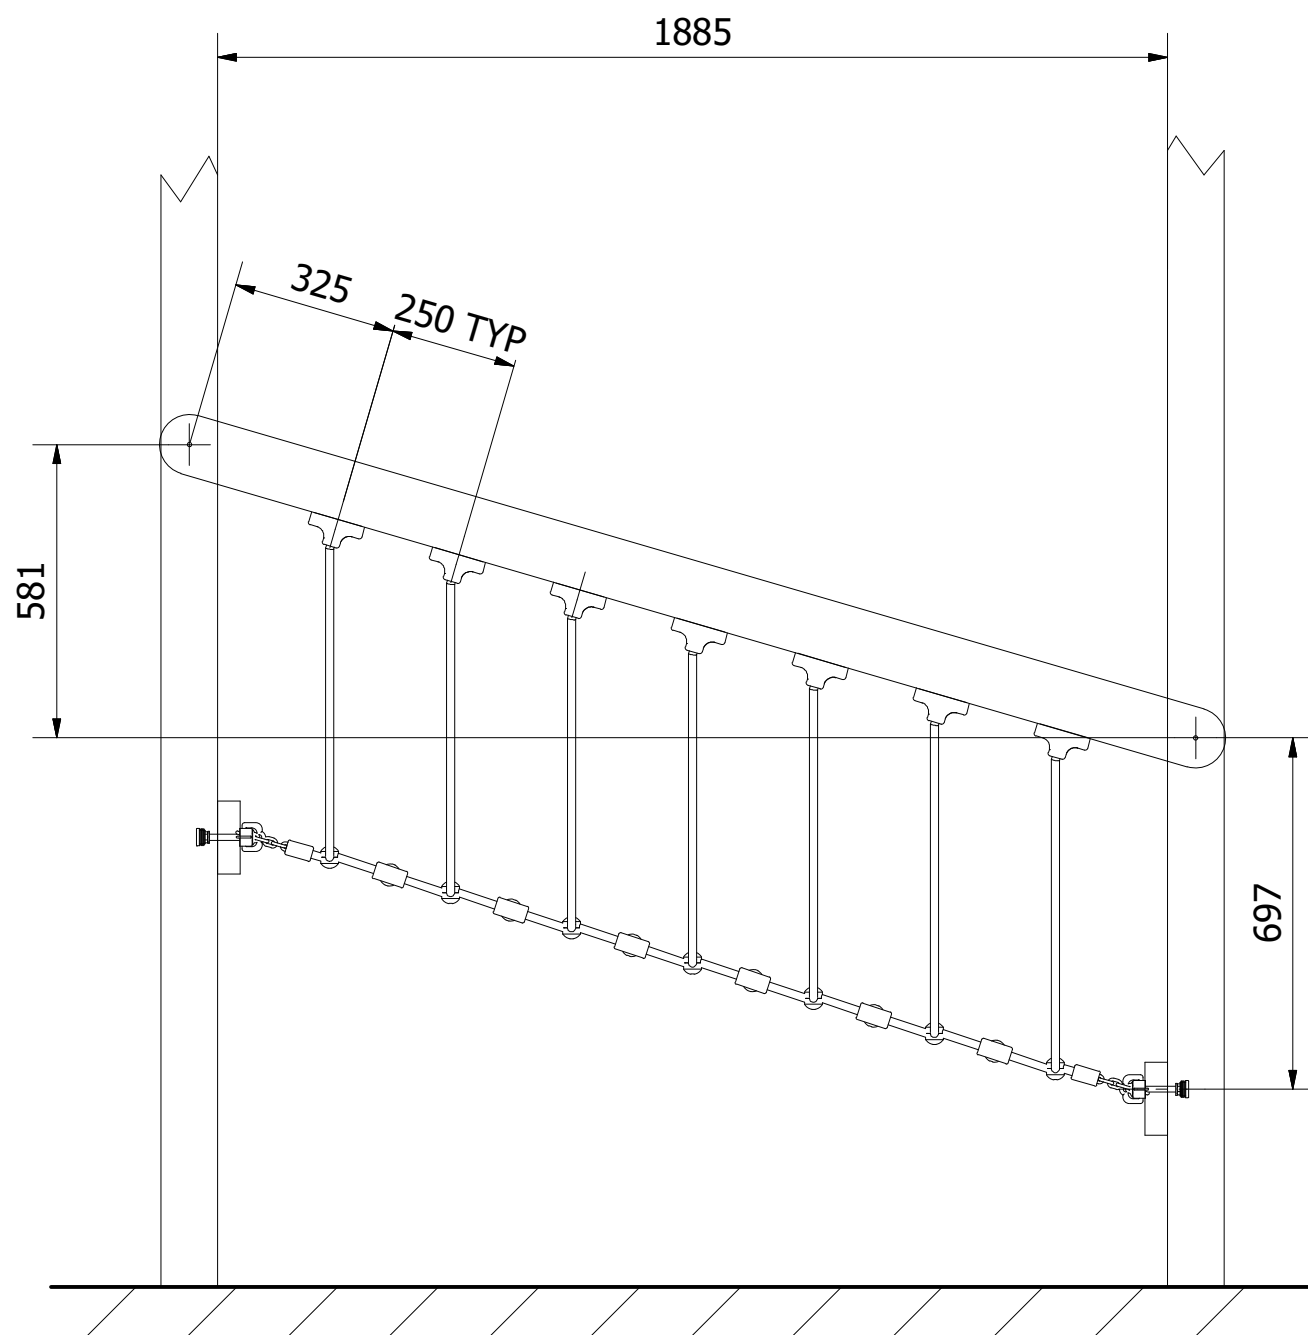

PARTS LIST

ITEM	QTY	PART NUMBER	DESCRIPTION	STOCK NUMBER
1	2	TB-200-271	2200 X 120 X 60 (HANDRAIL)	COMTIMSAW0003
2	1	RS-100-027	NET BRIDGE	
3	4	M8 X 100 TORX WASHER HEAD	100MM WASHER HEAD	COMA2WH8X100
4	12	R20-B 6-10mm chain connector	R&T CHAIN CONNECTOR	COMSWISHA0013
5	12	M12 X 110 COACH BOLT	M12 X 110 (DIN 603)	COMA2CBM12X110
6	12	M12 WASHER	M12 WASHER (DIN 125)	COMA2FWM12
7	12	M12 NYLOC NUT	M12 NYLOC NUT (DIN 985)	COMA2NNM12
8	16	30MM BOLT COVER	30MM BLACK CAP	COMPLACAP0001

UNLESS OTHERWISE SPECIFIED:  
DIMENSIONS ARE IN MILLIMETERS  
TOLERANCES:  
LINEAR: ±2MM  
1 DECIMAL PLACE: ±0.5MM  
ANGULAR: ±1°

**PROPRIETARY AND CONFIDENTIAL**  
THE INFORMATION CONTAINED IN THIS  
DRAWING IS THE SOLE PROPERTY OF  
FENLAND LEISURE PRODUCTS. ANY  
REPRODUCTION IN PART OR AS A WHOLE  
WITHOUT THE WRITTEN PERMISSION  
OF FENLAND  
LEISURE PRODUCTS IS PROHIBITED.

Title: **MOD-600-049 NET BRIDGE**

Product Range: **MULTIPLAY TOWERS**

Date:  
02/01/2019

Page: 1

A3

DO NOT SCALE FROM DRAWING

Tel: 01354 638359 www.onlineplaygrounds.co.uk