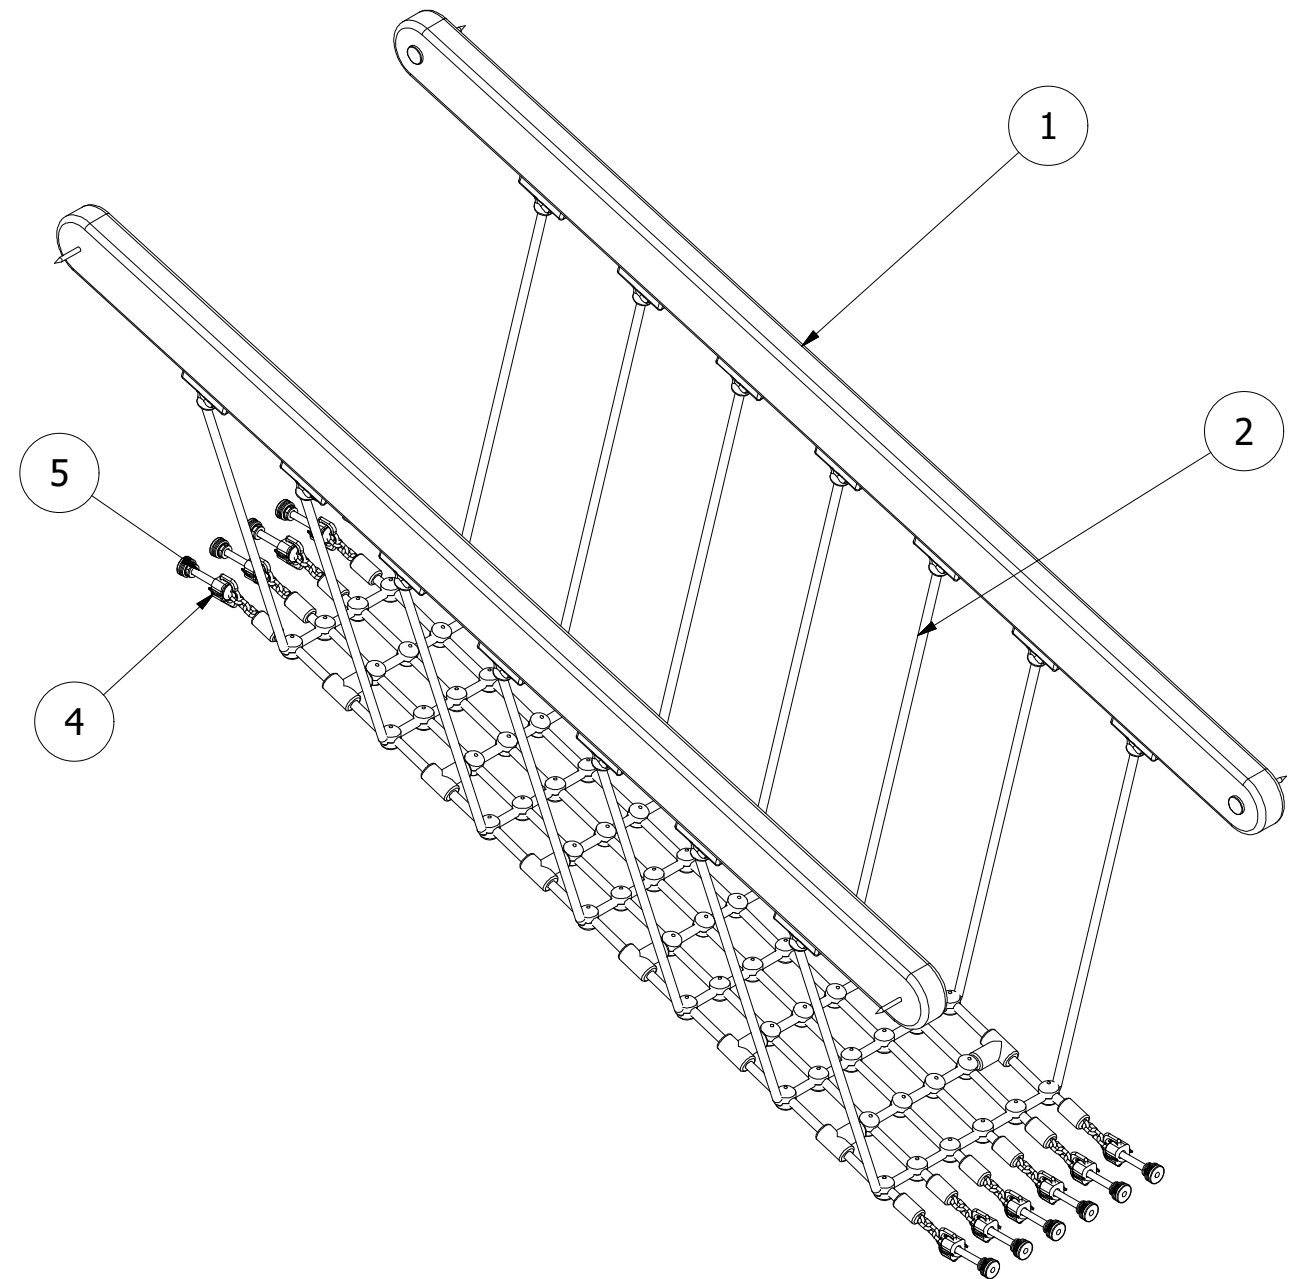

PARTS LIST

ITEM	QTY	PART NUMBER	DESCRIPTION	STOCK NUMBER
1	2	TB-200-271	2200 X 120 X 60 (HANDRAIL)	COMTIMSAW0003
2	1	RS-100-027	NET BRIDGE	
3	4	M8 X 100 TORX WASHER HEAD	100MM WASHER HEAD	COMA2WH8X100
4	12	R20-B 6-10mm chain connector	R&T CHAIN CONNECTOR	COMSWISHA0013
5	12	M12 X 110 COACH BOLT	M12 X 110 (DIN 603)	COMA2CBM12X110
6	12	M12 WASHER	M12 WASHER (DIN 125)	COMA2FWM12
7	12	M12 NYLOC NUT	M12 NYLOC NUT (DIN 985)	COMA2NNM12
8	16	30MM BOLT COVER	30MM BLACK CAP	COMPLACAP0001

UNLESS OTHERWISE SPECIFIED:  
DIMENSIONS ARE IN MILLIMETERS  
TOLERANCES:  
LINEAR: ±2MM  
1 DECIMAL PLACE: ±0.5MM  
ANGULAR: ±1°

**PROPRIETARY AND CONFIDENTIAL**  
THE INFORMATION CONTAINED IN THIS  
DRAWING IS THE SOLE PROPERTY OF  
FENLAND LEISURE PRODUCTS. ANY  
REPRODUCTION IN PART OR AS A WHOLE  
WITHOUT THE WRITTEN PERMISSION  
OF FENLAND  
LEISURE PRODUCTS IS PROHIBITED.