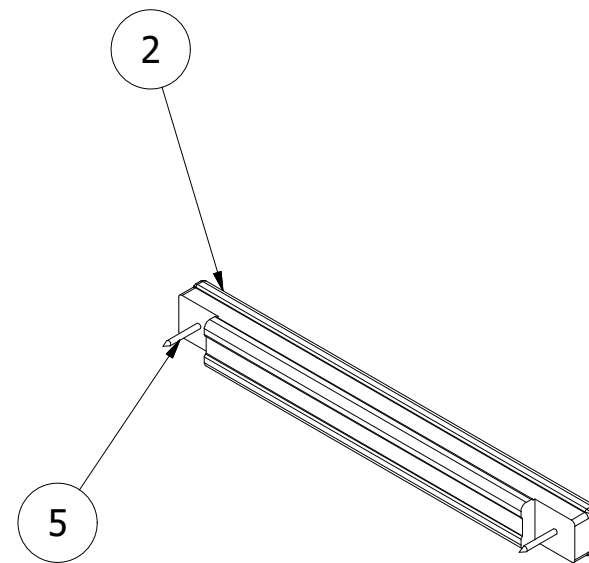

PARTS LIST

ITEM	QTY	PART NUMBER	DESCRIPTION	STOCK NUMBER
1	1	TB-200-263	2300 x 112mm Safalog	COMTIMSAF0002
2	2	TB-200-899	1112 X 112MM SAFALOG	COMTIMSAF0002
3	5	RS-100-026	TRAPEZE HANDLE	
4	2	M12 X 140 COACH BOLT	M12 X 140 (DIN 603)	COMSTABOL140
5	4	M12 X 150 COACH SCREW	M12 X 150 COACH SCREW	COMSTASCR150
6	11	M12 WASHER	M12 WASHER (DIN 125)	COMA2FWM12
7	7	M12 NYLOC NUT	M12 NYLOC NUT (DIN 985)	COMA2NNM12
8	11	30MM BOLT COVER	30MM BLACK CAP	COMPLACAP0001

UNLESS OTHERWISE SPECIFIED:  
DIMENSIONS ARE IN MILLIMETERS  
TOLERANCES:  
LINEAR: ±2MM  
1 DECIMAL PLACE: ±0.5MM  
ANGULAR: ±1°

**PROPRIETARY AND CONFIDENTIAL**  
THE INFORMATION CONTAINED IN THIS  
DRAWING IS THE SOLE PROPERTY OF  
FENLAND LEISURE PRODUCTS. ANY  
REPRODUCTION IN PART OR AS A WHOLE  
WITHOUT THE WRITTEN PERMISSION  
OF FENLAND  
LEISURE PRODUCTS IS PROHIBITED.