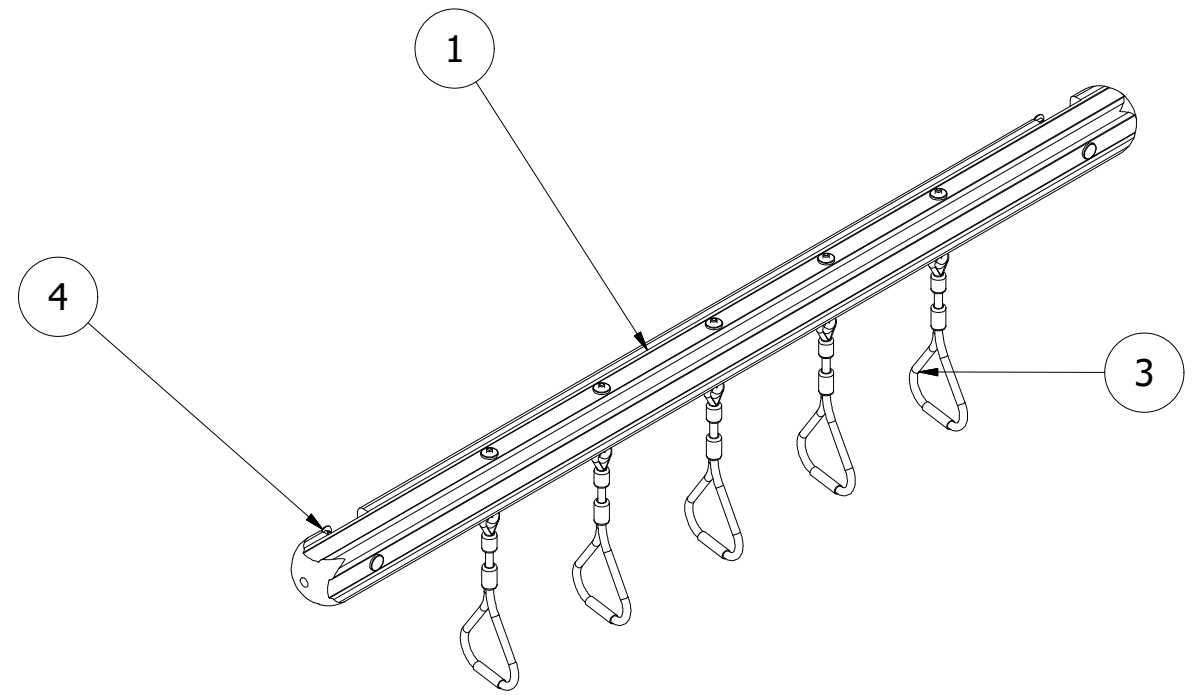

PARTS LIST

ITEM	QTY	PART NUMBER	DESCRIPTION	STOCK NUMBER
1	1	TB-200-263	2300 x 112mm Safalog	COMTIMSAF0002
2	2	TB-200-899	1112 X 112MM SAFALOG	COMTIMSAF0002
3	5	RS-100-026	TRAPEZE HANDLE	
4	2	M12 X 140 COACH BOLT	M12 X 140 (DIN 603)	COMSTABOL140
5	4	M12 X 150 COACH SCREW	M12 X 150 COACH SCREW	COMSTASCR150
6	11	M12 WASHER	M12 WASHER (DIN 125)	COMA2FWM12
7	7	M12 NYLOC NUT	M12 NYLOC NUT (DIN 985)	COMA2NNM12
8	11	30MM BOLT COVER	30MM BLACK CAP	COMPLACAP0001

UNLESS OTHERWISE SPECIFIED:  
DIMENSIONS ARE IN MILLIMETERS  
TOLERANCES:  
LINEAR: ±2MM  
1 DECIMAL PLACE: ±0.5MM  
ANGULAR: ±1°

**PROPRIETARY AND CONFIDENTIAL**  
THE INFORMATION CONTAINED IN THIS  
DRAWING IS THE SOLE PROPERTY OF  
FENLAND LEISURE PRODUCTS. ANY  
REPRODUCTION IN PART OR AS A WHOLE  
WITHOUT THE WRITTEN PERMISSION  
OF FENLAND  
LEISURE PRODUCTS IS PROHIBITED.