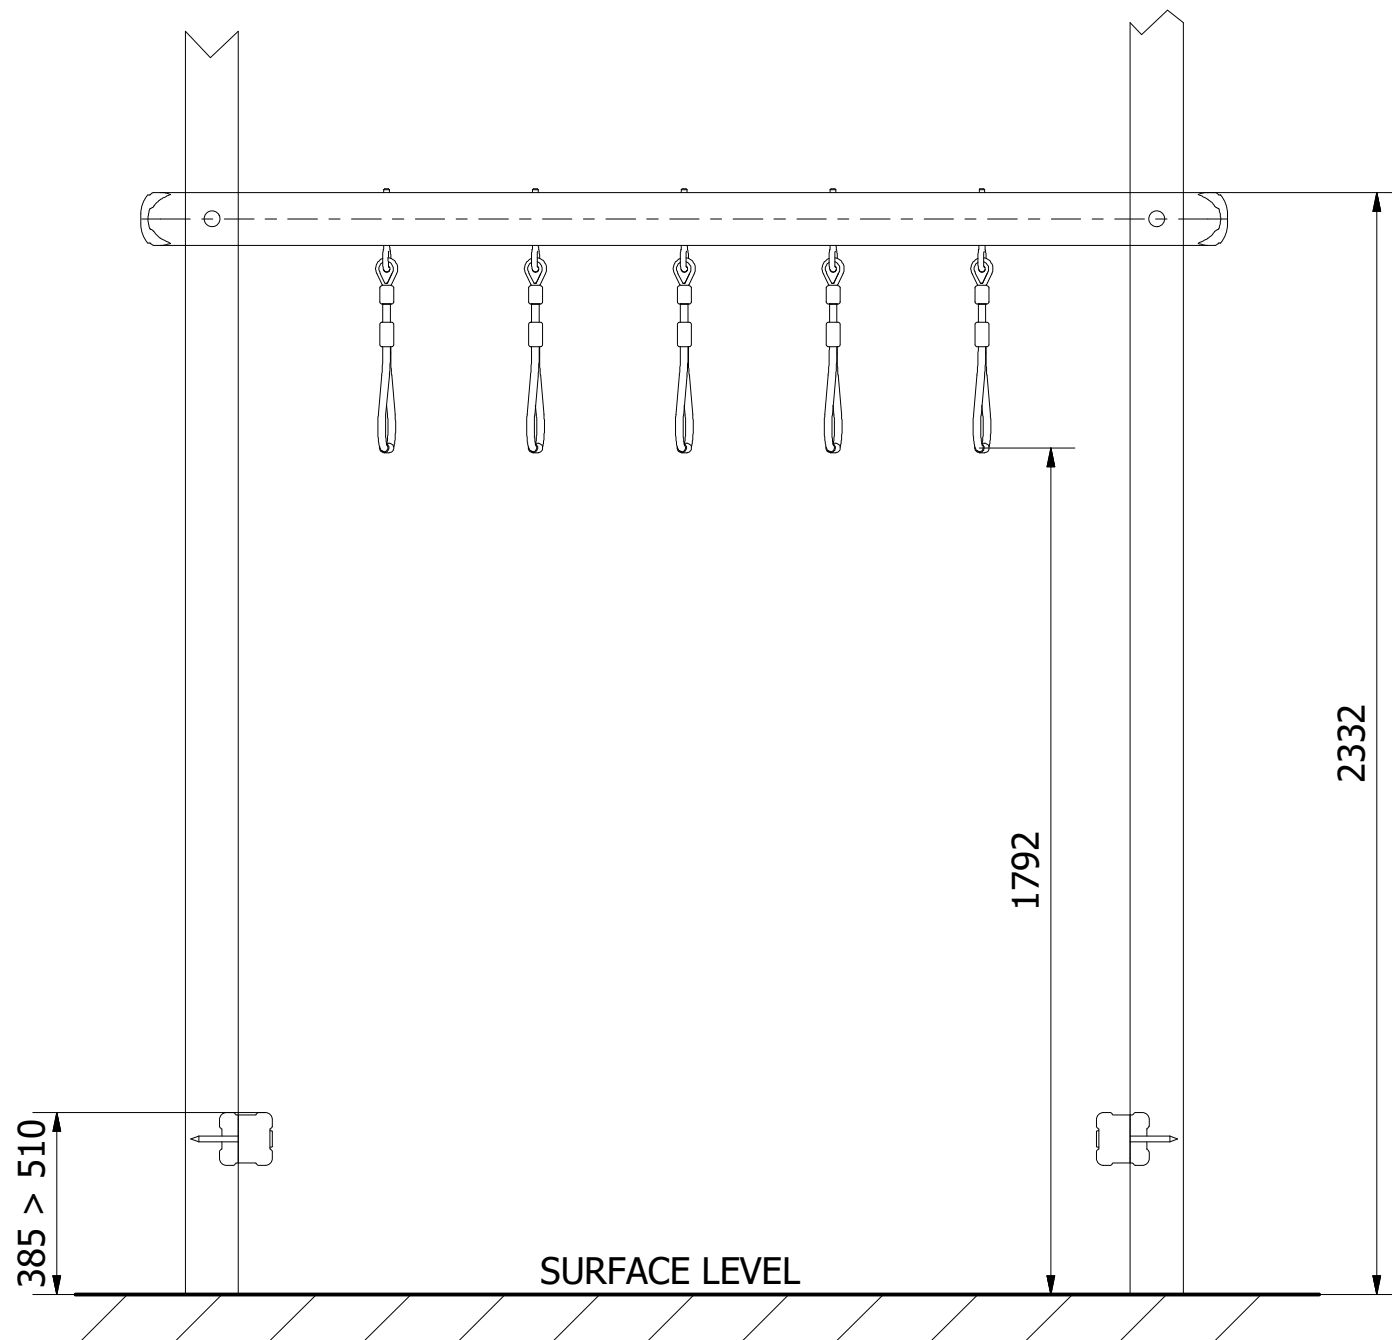

PARTS LIST

ITEM	QTY	PART NUMBER	DESCRIPTION	STOCK NUMBER
1	1	TB-200-263	2300 x 112mm Safalog	COMTIMSAF0002
2	2	TB-200-899	1112 X 112MM SAFALOG	COMTIMSAF0002
3	5	RS-100-026	TRAPEZE HANDLE	
4	2	M12 X 140 COACH BOLT	M12 X 140 (DIN 603)	COMSTABOL140
5	4	M12 X 150 COACH SCREW	M12 X 150 COACH SCREW	COMSTASCR150
6	11	M12 WASHER	M12 WASHER (DIN 125)	COMA2FWM12
7	7	M12 NYLOC NUT	M12 NYLOC NUT (DIN 985)	COMA2NNM12
8	11	30MM BOLT COVER	30MM BLACK CAP	COMPLACAP0001

UNLESS OTHERWISE SPECIFIED:  
DIMENSIONS ARE IN MILLIMETERS  
TOLERANCES:  
LINEAR: ±2MM  
1 DECIMAL PLACE: ±0.5MM  
ANGULAR: ±1°

**PROPRIETARY AND CONFIDENTIAL**  
THE INFORMATION CONTAINED IN THIS  
DRAWING IS THE SOLE PROPERTY OF  
FENLAND LEISURE PRODUCTS. ANY  
REPRODUCTION IN PART OR AS A WHOLE  
WITHOUT THE WRITTEN PERMISSION  
OF FENLAND  
LEISURE PRODUCTS IS PROHIBITED.

Title: **MOD-600-047 TRAPEZE SWING**

Product Range: **MULTIPLAY TOWERS**

Date:  
20/12/2018

Page: 1

A3

DO NOT SCALE FROM DRAWING

Tel: 01354 638359 www.onlineplaygrounds.co.uk