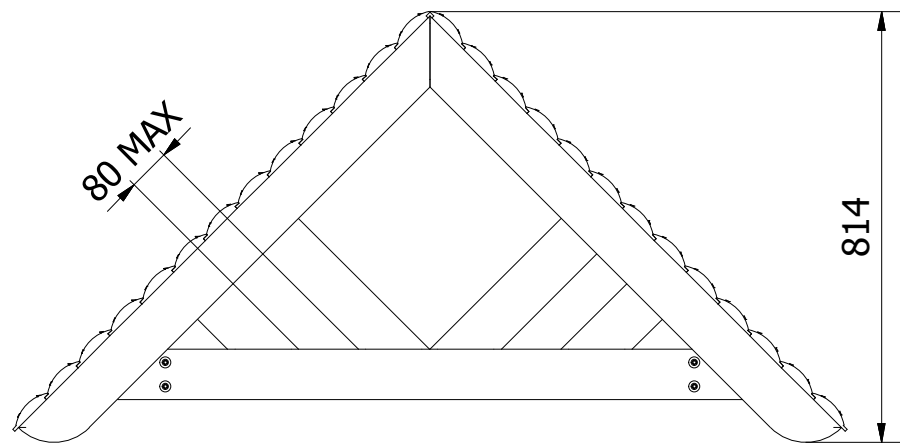

PARTS LIST

ITEM	QTY	PART NUMBER	DESCRIPTION	STOCK NUMBER
1	2	TB-200-259	1450 X 95 X 45 (ROOF BEARER)	COMTIMSAW0007
2	4	TB-200-260	1100 X 95 X 45 (ROOF RAFTER)	COMTIMSAW0007
3	4	TB-200-261	445 X 95 X 45 (ROOF BEARER)	COMTIMSAW0007
4	26	TB-200-262	1292 X 100 X 25 (ROOF LOG LAP)	COMTIMSAW0043
5	1	TB-200-653	1202 x 45 x 45	COMTIMSAW0007
6	4	TB-200-942	270 X 95 X 45 (ROOF BEARER)	COMTIMSAW0007
7	112	M4 X 50 TORX WOODSCREW	M4 X 50 TORX WOODSCREW	COMA2WS4X50
8	8	M6 X 100 TORX WOODSCREW	100MM TORX WOODSCREW	COMA2WS6X100
9	20	M8 X 80 TORX WASHER HEAD	80MM WASHER SCREW	COMA2WH8X80
10	8	M8 X 100 TORX WASHER HEAD	100MM WASHER HEAD	COMA2WH8X100

UNLESS OTHERWISE SPECIFIED:
DIMENSIONS ARE IN MILLIMETERS
TOLERANCES:
LINEAR: ±2MM
1 DECIMAL PLACE: ±0.5MM
ANGULAR: ±1°

PROPRIETARY AND CONFIDENTIAL
THE INFORMATION CONTAINED IN THIS
DRAWING IS THE SOLE PROPERTY OF
FENLAND LEISURE PRODUCTS. ANY
REPRODUCTION IN PART OR AS A WHOLE
WITHOUT THE WRITTEN PERMISSION
OF FENLAND
LEISURE PRODUCTS IS PROHIBITED.