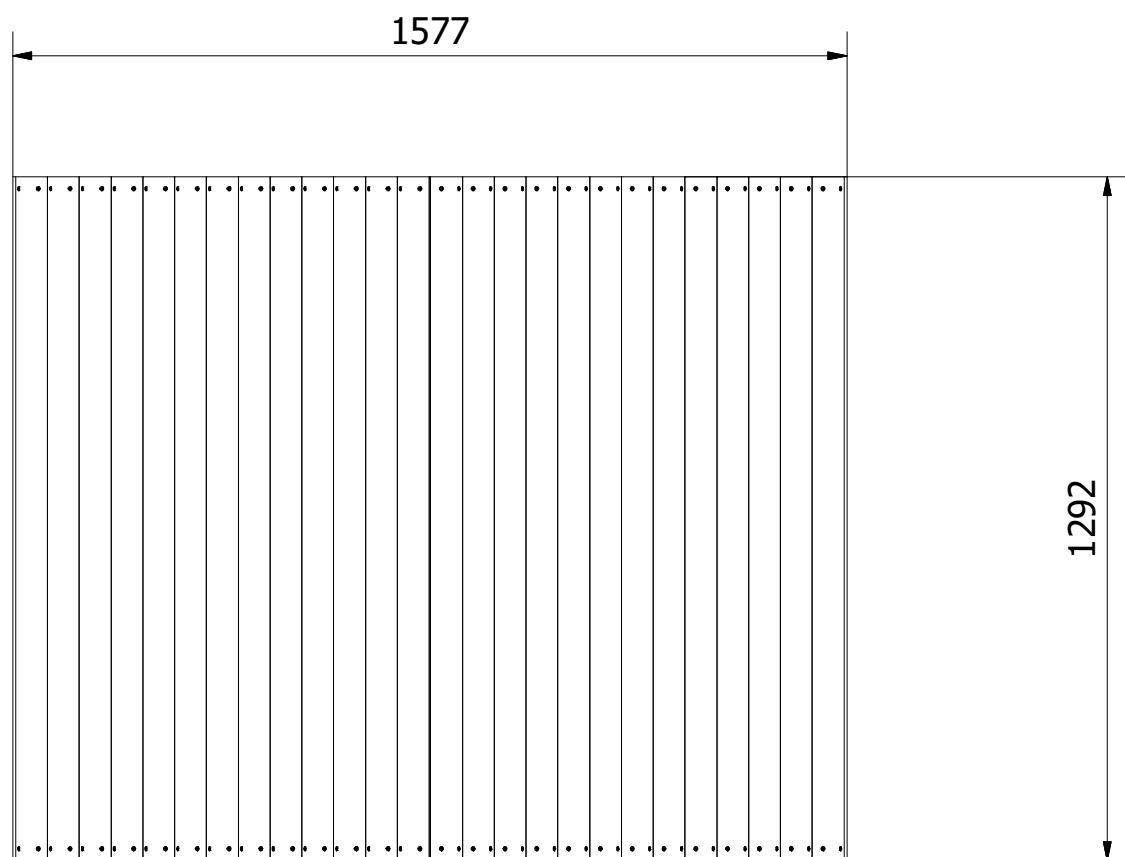

PARTS LIST

ITEM	QTY	PART NUMBER	DESCRIPTION	STOCK NUMBER
1	2	TB-200-259	1450 X 95 X 45 (ROOF BEARER)	COMTIMSAW0007
2	4	TB-200-260	1100 X 95 X 45 (ROOF RAFTER)	COMTIMSAW0007
3	4	TB-200-261	445 X 95 X 45 (ROOF BEARER)	COMTIMSAW0007
4	26	TB-200-262	1292 X 100 X 25 (ROOF LOG LAP)	COMTIMSAW0043
5	1	TB-200-653	1202 x 45 x 45	COMTIMSAW0007
6	4	TB-200-942	270 X 95 X 45 (ROOF BEARER)	COMTIMSAW0007
7	112	M4 X 50 TORX WOODSCREW	M4 X 50 TORX WOODSCREW	COMA2WS4X50
8	8	M6 X 100 TORX WOODSCREW	100MM TORX WOODSCREW	COMA2WS6X100
9	20	M8 X 80 TORX WASHER HEAD	80MM WASHER SCREW	COMA2WH8X80
10	8	M8 X 100 TORX WASHER HEAD	100MM WASHER HEAD	COMA2WH8X100

UNLESS OTHERWISE SPECIFIED:
DIMENSIONS ARE IN MILLIMETERS
TOLERANCES:
LINEAR: ±2MM
1 DECIMAL PLACE: ±0.5MM
ANGULAR: ±1°

PROPRIETARY AND CONFIDENTIAL
THE INFORMATION CONTAINED IN THIS
DRAWING IS THE SOLE PROPERTY OF
FENLAND LEISURE PRODUCTS. ANY
REPRODUCTION IN PART OR AS A WHOLE
WITHOUT THE WRITTEN PERMISSION
OF FENLAND
LEISURE PRODUCTS IS PROHIBITED.

Title: MOD-600-046 TOWER ROOF

Product Range: MULTIPLAY TOWERS

REV:C

Date:
21/09/2021

Page: 1

A3

DO NOT SCALE FROM DRAWING

Tel: 01354 638359 www.onlineplaygrounds.co.uk