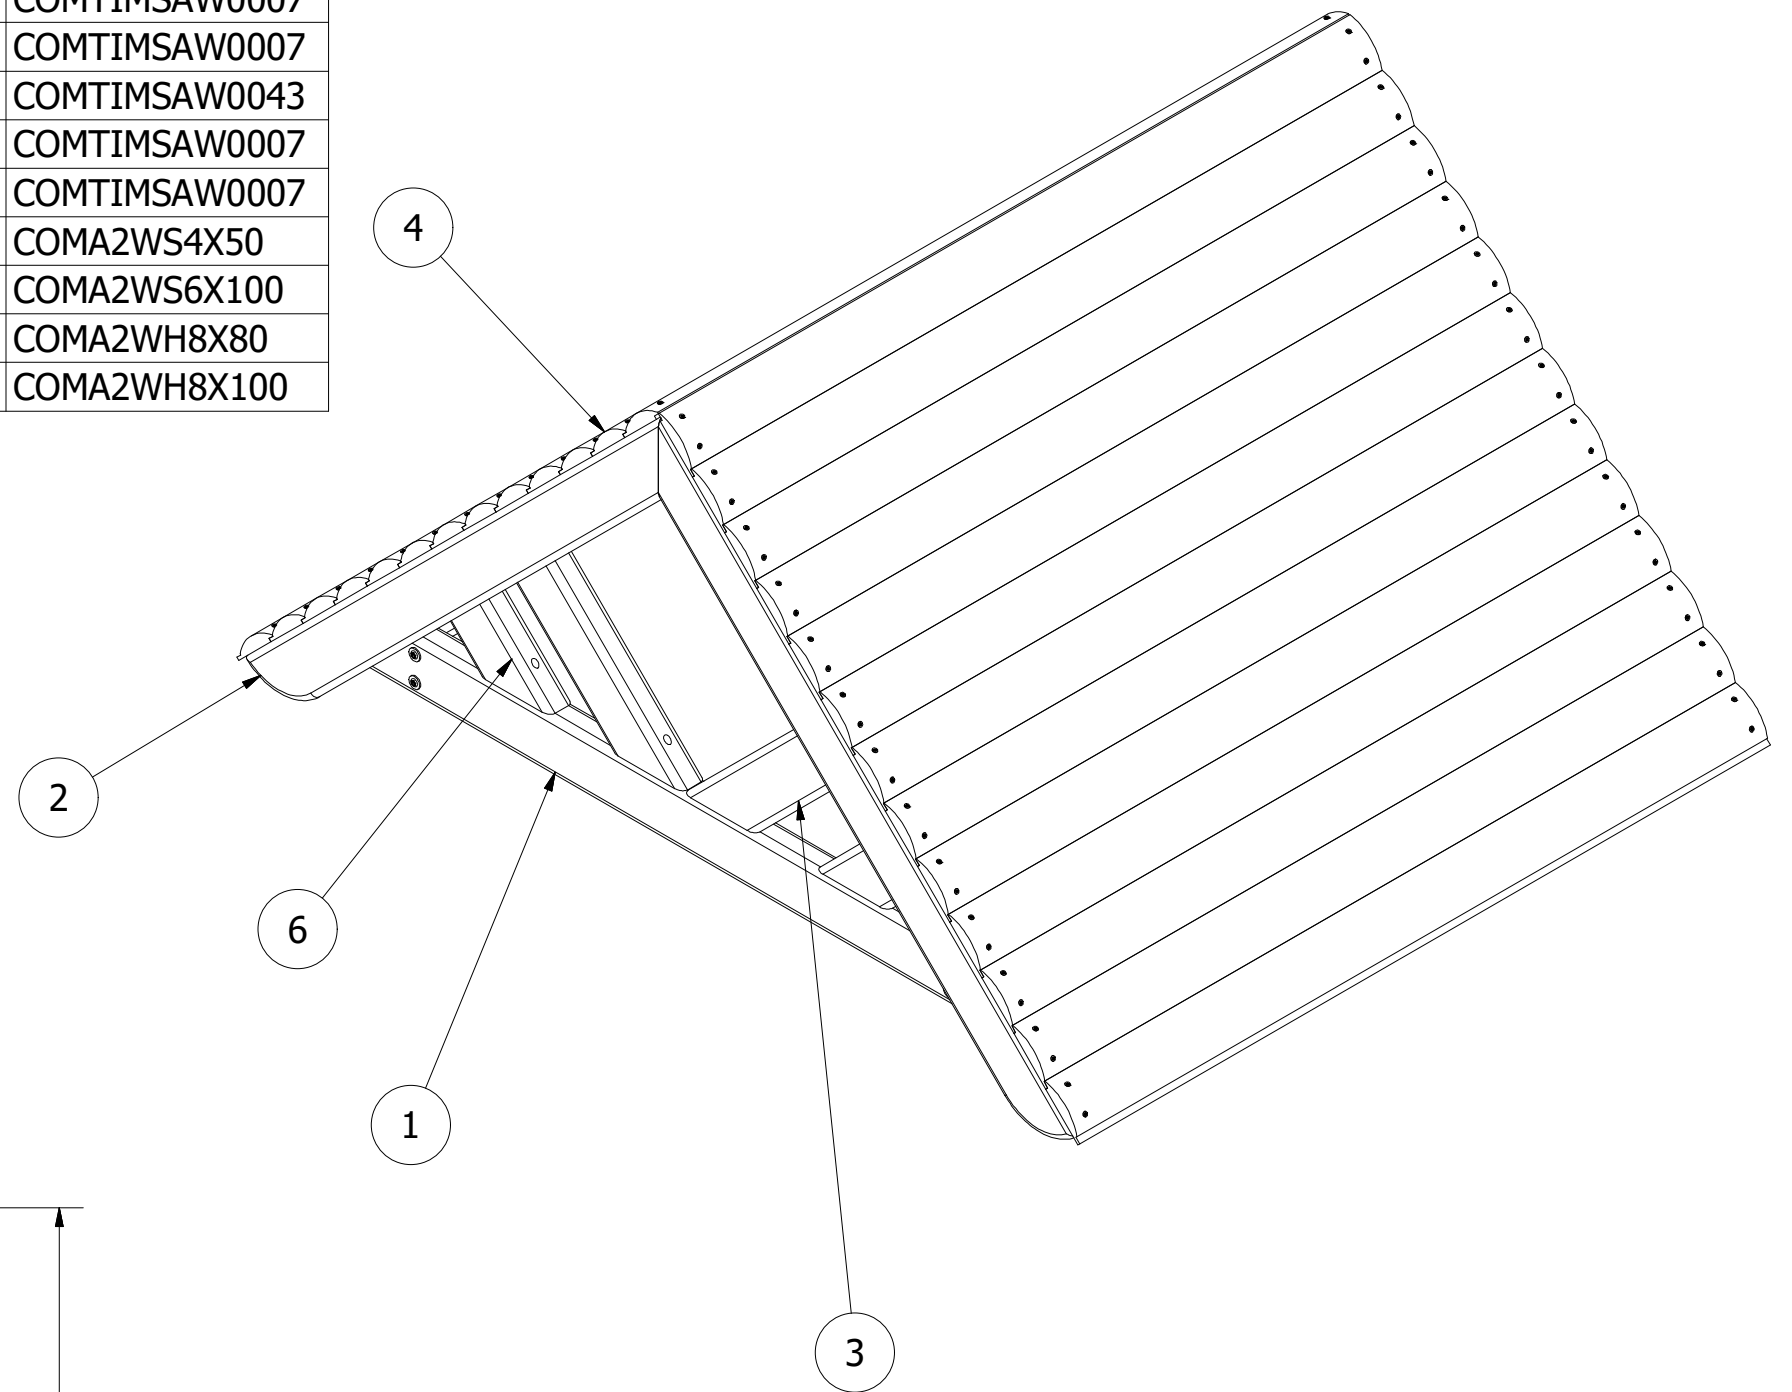

PARTS LIST

ITEM	QTY	PART NUMBER	DESCRIPTION	STOCK NUMBER
1	2	TB-200-259	1450 X 95 X 45 (ROOF BEARER)	COMTIMSAW0007
2	4	TB-200-260	1100 X 95 X 45 (ROOF RAFTER)	COMTIMSAW0007
3	4	TB-200-261	445 X 95 X 45 (ROOF BEARER)	COMTIMSAW0007
4	26	TB-200-262	1292 X 100 X 25 (ROOF LOG LAP)	COMTIMSAW0043
5	1	TB-200-653	1202 x 45 x 45	COMTIMSAW0007
6	4	TB-200-942	270 X 95 X 45 (ROOF BEARER)	COMTIMSAW0007
7	112	M4 X 50 TORX WOODSCREW	M4 X 50 TORX WOODSCREW	COMA2WS4X50
8	8	M6 X 100 TORX WOODSCREW	100MM TORX WOODSCREW	COMA2WS6X100
9	20	M8 X 80 TORX WASHER HEAD	80MM WASHER SCREW	COMA2WH8X80
10	8	M8 X 100 TORX WASHER HEAD	100MM WASHER HEAD	COMA2WH8X100

UNLESS OTHERWISE SPECIFIED:
DIMENSIONS ARE IN MILLIMETERS
TOLERANCES:
LINEAR: ±2MM
1 DECIMAL PLACE: ±0.5MM
ANGULAR: ±1°

PROPRIETARY AND CONFIDENTIAL
THE INFORMATION CONTAINED IN THIS
DRAWING IS THE SOLE PROPERTY OF
FENLAND LEISURE PRODUCTS. ANY
REPRODUCTION IN PART OR AS A WHOLE
WITHOUT THE WRITTEN PERMISSION
OF FENLAND
LEISURE PRODUCTS IS PROHIBITED.

Title: MOD-600-046 TOWER ROOF

Product Range: MULTIPLAY TOWERS

REV:C

Date:
21/09/2021

Page: 1

A3

DO NOT SCALE FROM DRAWING

Tel: 01354 638359 www.onlineplaygrounds.co.uk