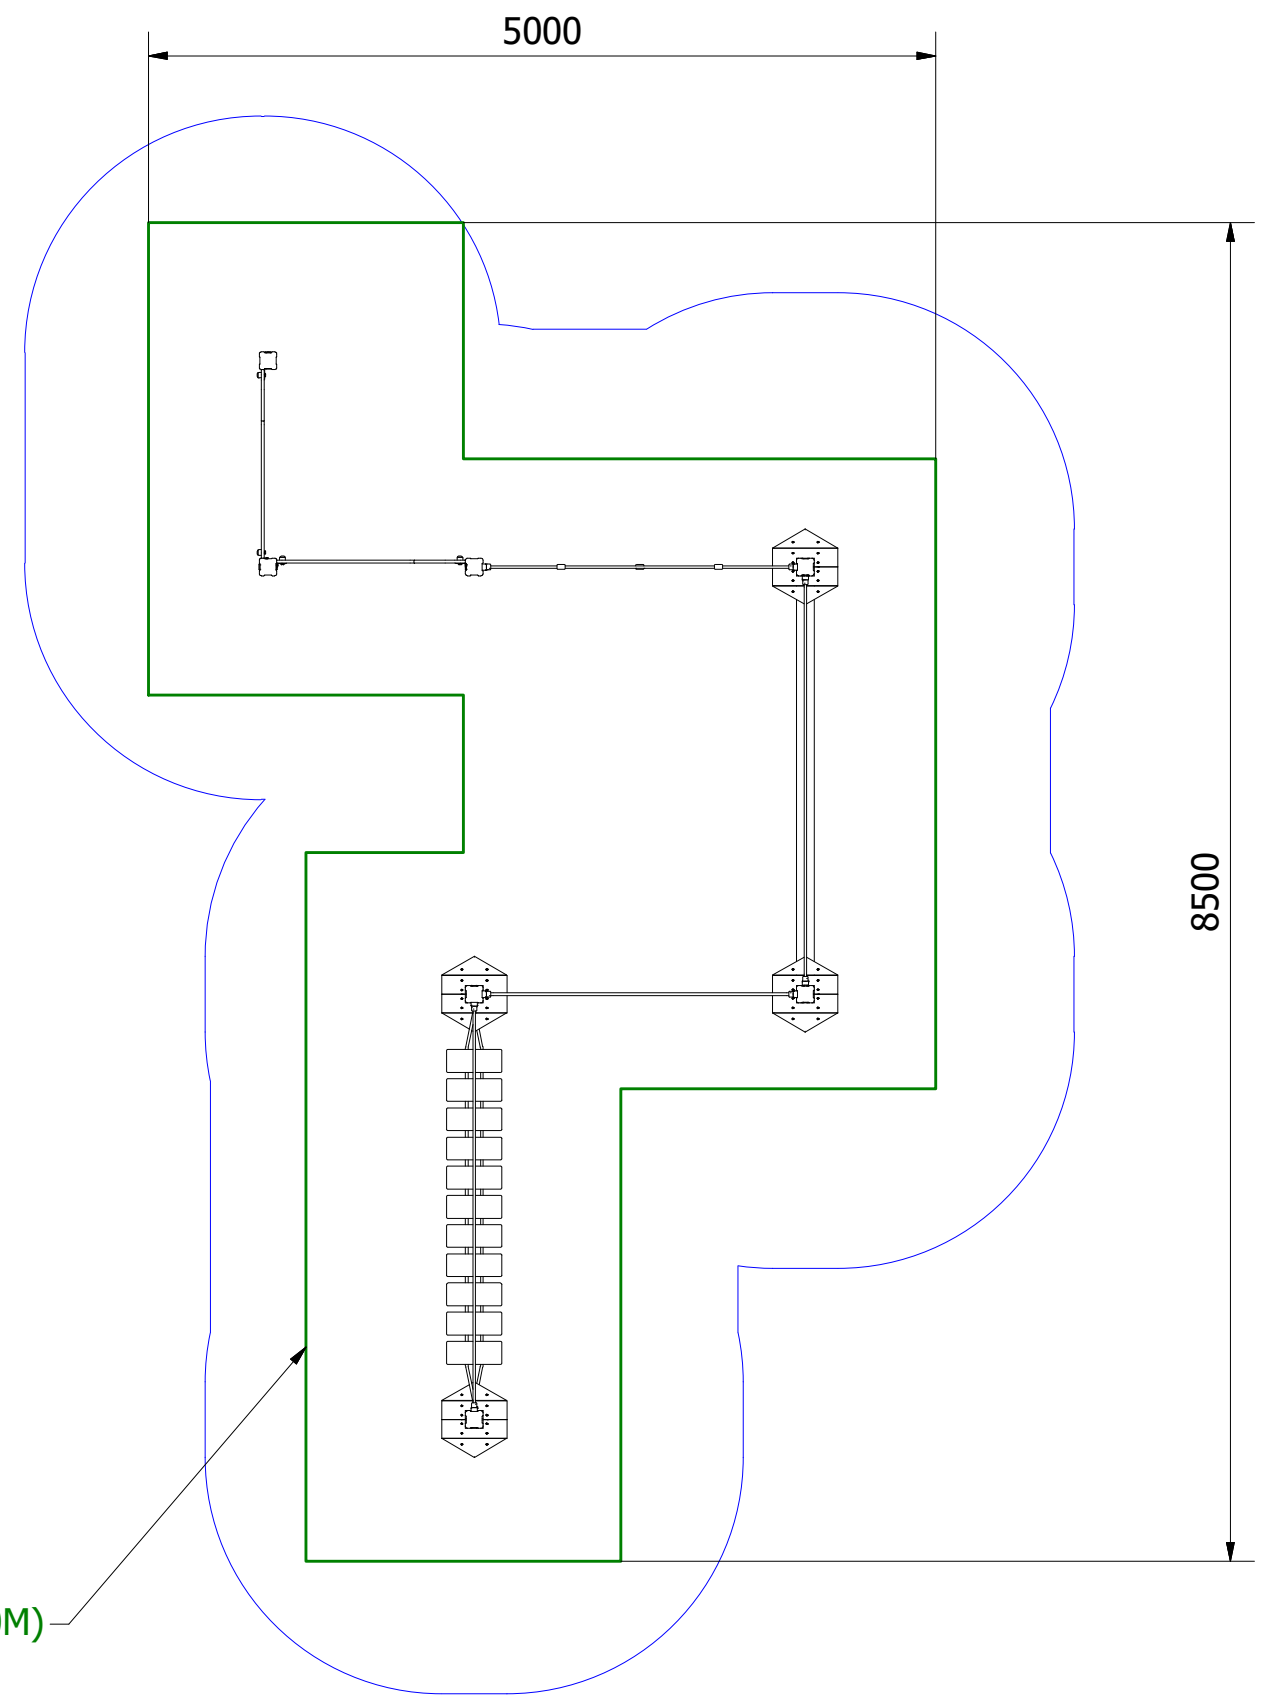

PARTS LIST

ITEM	QTY	PART NUMBER	DESCRIPTION
1	1	MOD-600-002 - BALANCE CROSSING	BALANCE CROSSING
2	4	MOD-600-004 - BALANCE STATION	BALANCE STATION
3	1	MOD-600-006 - JIGSAW TRAVERSE_SF	JIGSAW TRAVERSE
4	1	MOD-600-010 - LINK DUAL ROPE	LINK DUAL ROPE
5	1	MOD-600-013 - LINK WAVE TRAVERSE	LINK WAVE TRAVERSE
6	1	MOD-600-022 - WOBBLY BRIDGE	WOBBLY BRIDGE

UNLESS OTHERWISE SPECIFIED:
DIMENSIONS ARE IN MILLIMETERS
TOLERANCES:
LINEAR: ±2MM
1 DECIMAL PLACE: ±0.5MM
ANGULAR: ±1°

PROPRIETARY AND CONFIDENTIAL
THE INFORMATION CONTAINED IN THIS
DRAWING IS THE SOLE PROPERTY OF
FENLAND LEISURE PRODUCTS. ANY
REPRODUCTION IN PART OR AS A WHOLE
WITHOUT THE WRITTEN PERMISSION
OF FENLAND
LEISURE PRODUCTS IS PROHIBITED.

Title: **PRO-500-003 - MOUNT ASO TRIM TRAIL_SF**

Product Range: **ECO TRAIL**

Date:
04/07/2017

Page:

A3

DO NOT SCALE FROM DRAWING

Tel: 01354 638359 www.onlineplaygrounds.co.uk

UNLESS OTHERWISE SPECIFIED:
 DIMENSIONS ARE IN MILLIMETERS
 TOLERANCES:
 LINEAR: ±2MM
 1 DECIMAL PLACE: ±0.5MM
 ANGULAR: ±1°