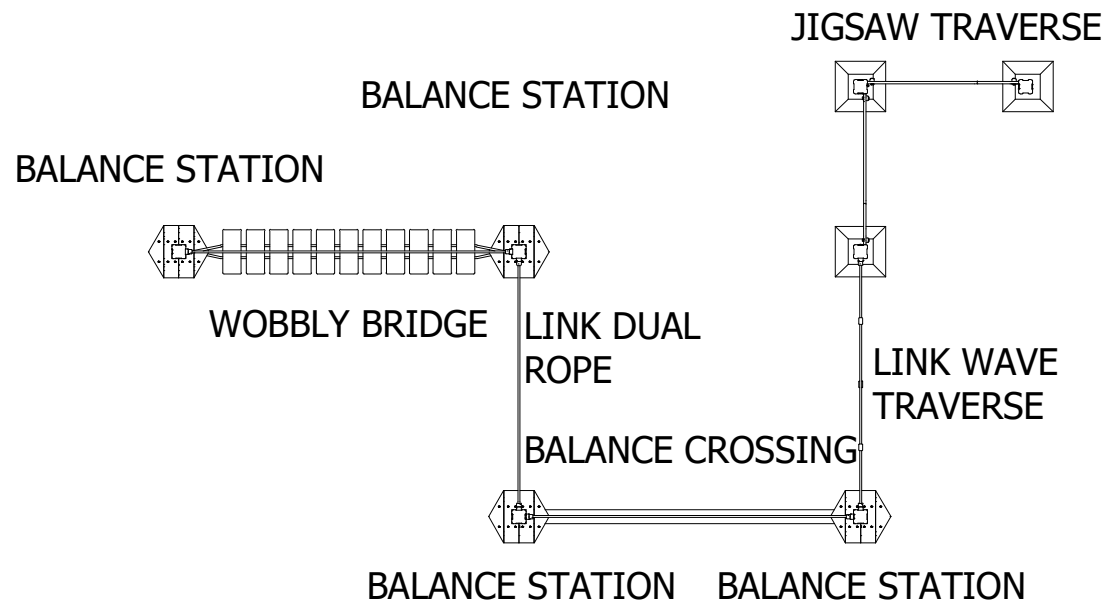

Title: **PRO-500-003 - MOUNT ASO TRIM TRAIL_SF**

Product Range: **ECO TRAIL**

Date:
04/07/2017

Page:

A3

DO NOT SCALE FROM DRAWING

Tel: 01354 638359 www.onlineplaygrounds.co.uk

UNLESS OTHERWISE SPECIFIED:
 DIMENSIONS ARE IN MILLIMETERS
 TOLERANCES:
 LINEAR: ±2MM
 1 DECIMAL PLACE: ±0.5MM
 ANGULAR: ±1°