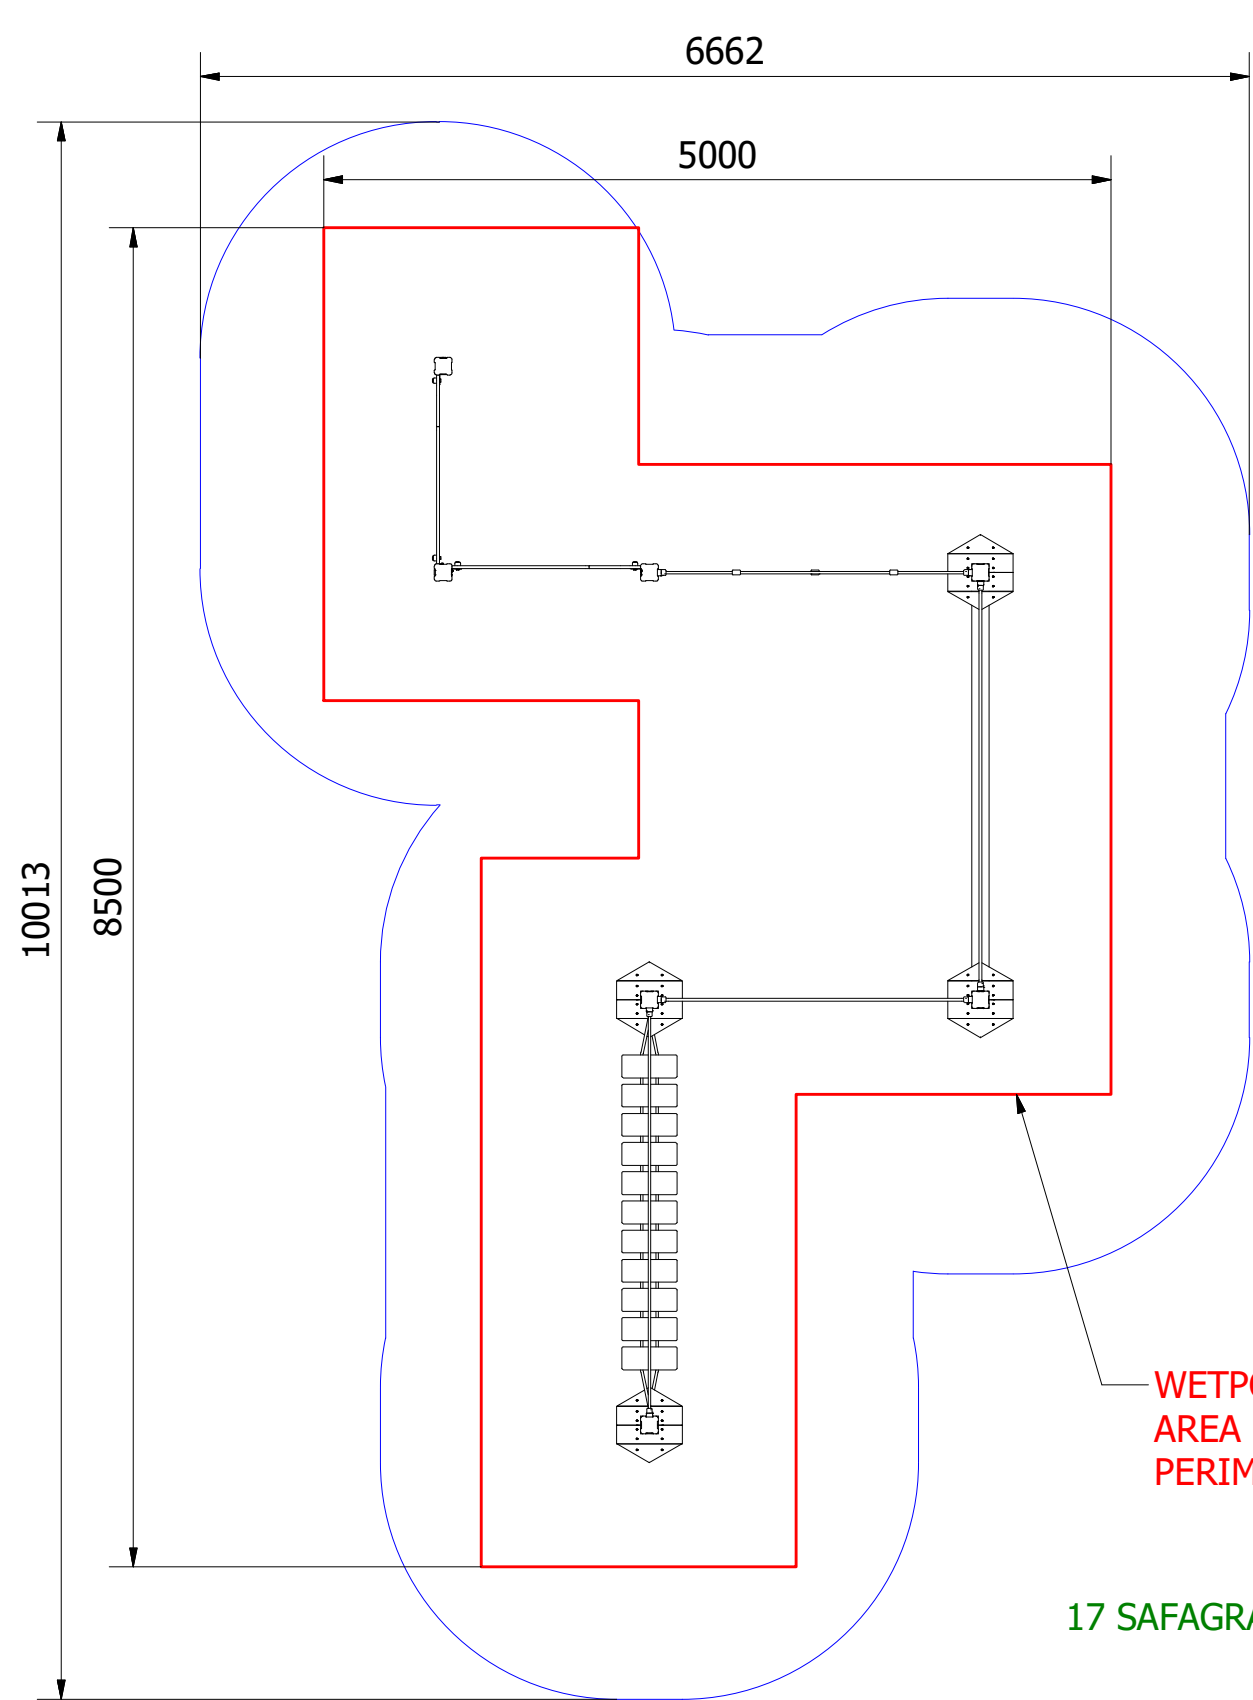

PARTS LIST

ITEM	QTY	PART NUMBER	DESCRIPTION
1	1	MOD-600-002 - BALANCE CROSSING	BALANCE CROSSING
2	4	MOD-600-004 - BALANCE STATION	BALANCE STATION
3	1	MOD-600-006 - JIGSAW TRAVERSE_SF	JIGSAW TRAVERSE
4	1	MOD-600-010 - LINK DUAL ROPE	LINK DUAL ROPE
5	1	MOD-600-013 - LINK WAVE TRAVERSE	LINK WAVE TRAVERSE
6	1	MOD-600-022 - WOBBLY BRIDGE	WOBBLY BRIDGE

UNLESS OTHERWISE SPECIFIED:
DIMENSIONS ARE IN MILLIMETERS
TOLERANCES:
LINEAR: ±2MM
1 DECIMAL PLACE: ±0.5MM
ANGULAR: ±1°

PROPRIETARY AND CONFIDENTIAL
THE INFORMATION CONTAINED IN THIS
DRAWING IS THE SOLE PROPERTY OF
FENLAND LEISURE PRODUCTS. ANY
REPRODUCTION IN PART OR AS A WHOLE
WITHOUT THE WRITTEN PERMISSION
OF FENLAND
LEISURE PRODUCTS IS PROHIBITED.

Title: **PRO-500-003 - MOUNT ASO TRIM TRAIL_SF**

Product Range: **ECO TRAIL**

Date:
04/07/2017

Page:

A3

DO NOT SCALE FROM DRAWING

Tel: 01354 638359 www.onlineplaygrounds.co.uk

UNLESS OTHERWISE SPECIFIED:
 DIMENSIONS ARE IN MILLIMETERS
 TOLERANCES:
 LINEAR: ±2MM
 1 DECIMAL PLACE: ±0.5MM
 ANGULAR: ±1°