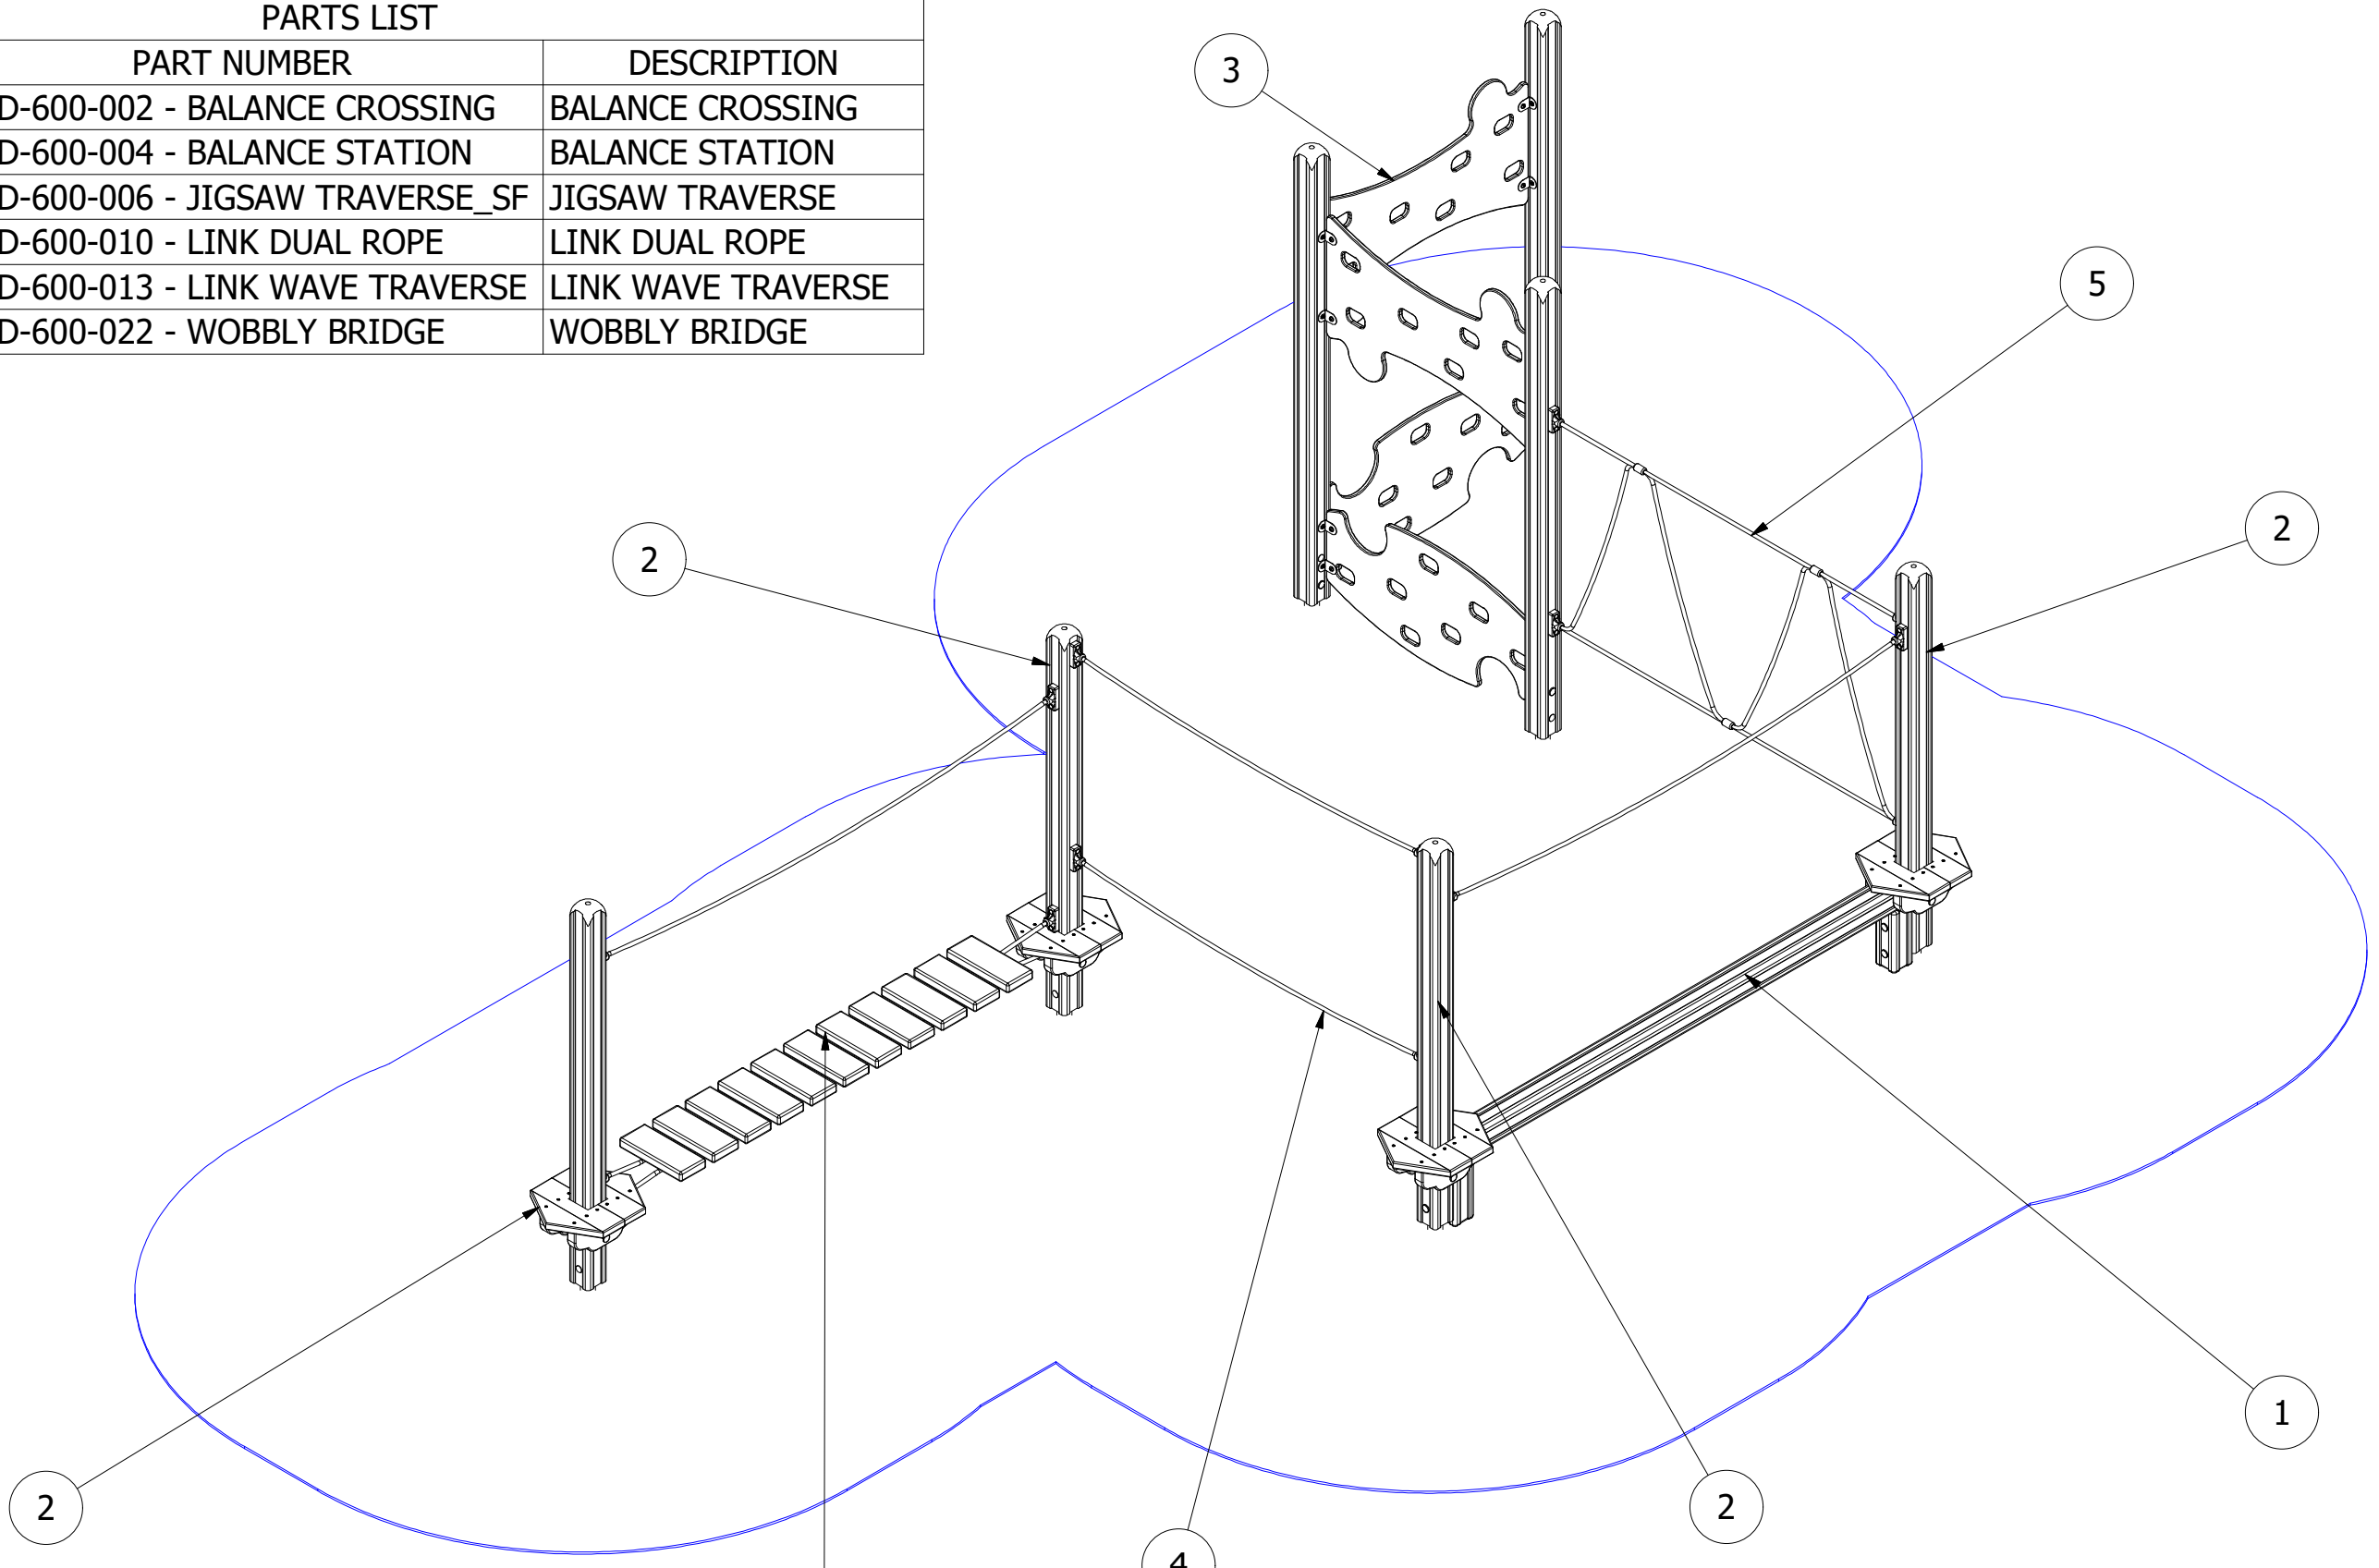

PARTS LIST

ITEM	QTY	PART NUMBER	DESCRIPTION
1	1	MOD-600-002 - BALANCE CROSSING	BALANCE CROSSING
2	4	MOD-600-004 - BALANCE STATION	BALANCE STATION
3	1	MOD-600-006 - JIGSAW TRAVERSE_SF	JIGSAW TRAVERSE
4	1	MOD-600-010 - LINK DUAL ROPE	LINK DUAL ROPE
5	1	MOD-600-013 - LINK WAVE TRAVERSE	LINK WAVE TRAVERSE
6	1	MOD-600-022 - WOBBLY BRIDGE	WOBBLY BRIDGE

UNLESS OTHERWISE SPECIFIED:
DIMENSIONS ARE IN MILLIMETERS
TOLERANCES:
LINEAR: ±2MM
1 DECIMAL PLACE: ±0.5MM
ANGULAR: ±1°

PROPRIETARY AND CONFIDENTIAL
THE INFORMATION CONTAINED IN THIS
DRAWING IS THE SOLE PROPERTY OF
FENLAND LEISURE PRODUCTS. ANY
REPRODUCTION IN PART OR AS A WHOLE
WITHOUT THE WRITTEN PERMISSION
OF FENLAND
LEISURE PRODUCTS IS PROHIBITED.

Title: **PRO-500-003 - MOUNT ASO TRIM TRAIL_SF**

Product Range: **ECO TRAIL**

Date:
04/07/2017

Page:
A3

DO NOT SCALE FROM DRAWING

Tel: 01354 638359 www.onlineplaygrounds.co.uk

UNLESS OTHERWISE SPECIFIED:
DIMENSIONS ARE IN MILLIMETERS
TOLERANCES:
LINEAR: ±2MM
1 DECIMAL PLACE: ±0.5MM
ANGULAR: ±1°