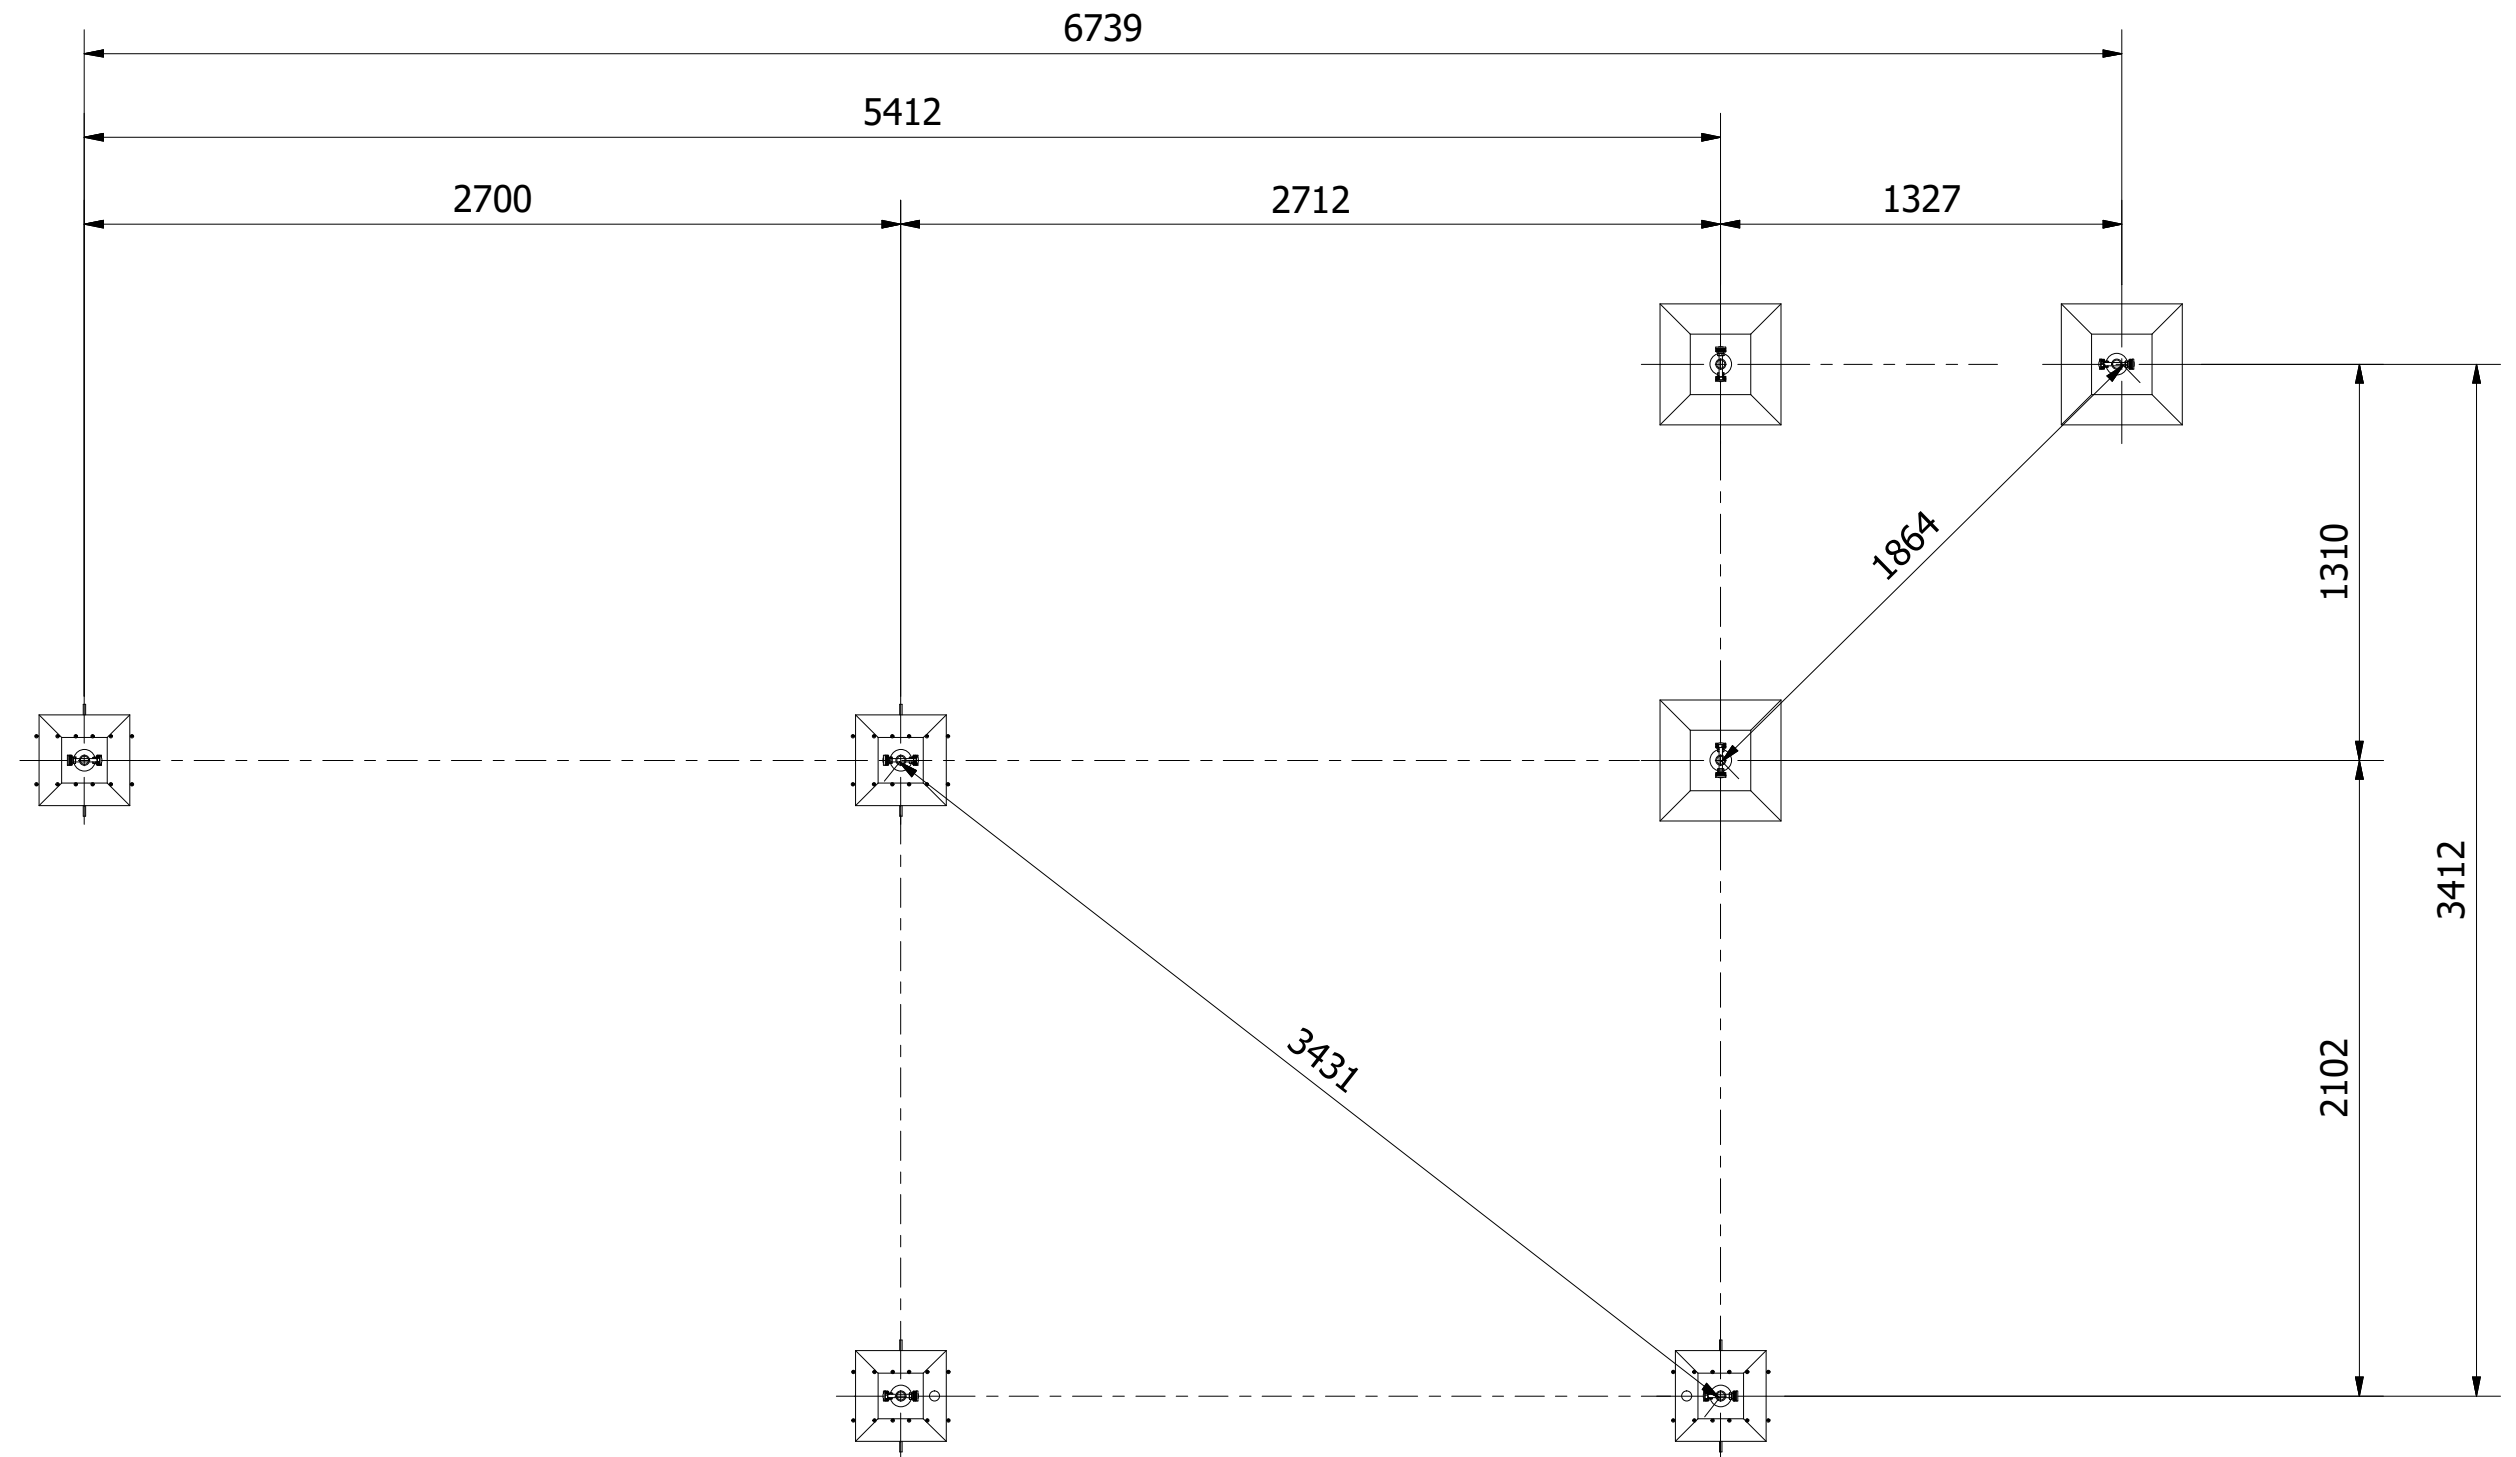

PARTS LIST

ITEM	QTY	PART NUMBER	DESCRIPTION
1	1	MOD-600-002 - BALANCE CROSSING	BALANCE CROSSING
2	4	MOD-600-004 - BALANCE STATION	BALANCE STATION
3	1	MOD-600-006 - JIGSAW TRAVERSE_SF	JIGSAW TRAVERSE
4	1	MOD-600-010 - LINK DUAL ROPE	LINK DUAL ROPE
5	1	MOD-600-013 - LINK WAVE TRAVERSE	LINK WAVE TRAVERSE
6	1	MOD-600-022 - WOBBLY BRIDGE	WOBBLY BRIDGE

UNLESS OTHERWISE SPECIFIED:
DIMENSIONS ARE IN MILLIMETERS
TOLERANCES:
LINEAR: ±2MM
1 DECIMAL PLACE: ±0.5MM
ANGULAR: ±1°

PROPRIETARY AND CONFIDENTIAL
THE INFORMATION CONTAINED IN THIS
DRAWING IS THE SOLE PROPERTY OF
FENLAND LEISURE PRODUCTS. ANY
REPRODUCTION IN PART OR AS A WHOLE
WITHOUT THE WRITTEN PERMISSION
OF FENLAND
LEISURE PRODUCTS IS PROHIBITED.

Title: **PRO-500-003 - MOUNT ASO TRIM TRAIL_SF**

Product Range: **ECO TRAIL**

Date:
04/07/2017

Page:

A3

DO NOT SCALE FROM DRAWING

Tel: 01354 638359 www.onlineplaygrounds.co.uk

UNLESS OTHERWISE SPECIFIED:
 DIMENSIONS ARE IN MILLIMETERS
 TOLERANCES:
 LINEAR: ±2MM
 1 DECIMAL PLACE: ±0.5MM
 ANGULAR: ±1°