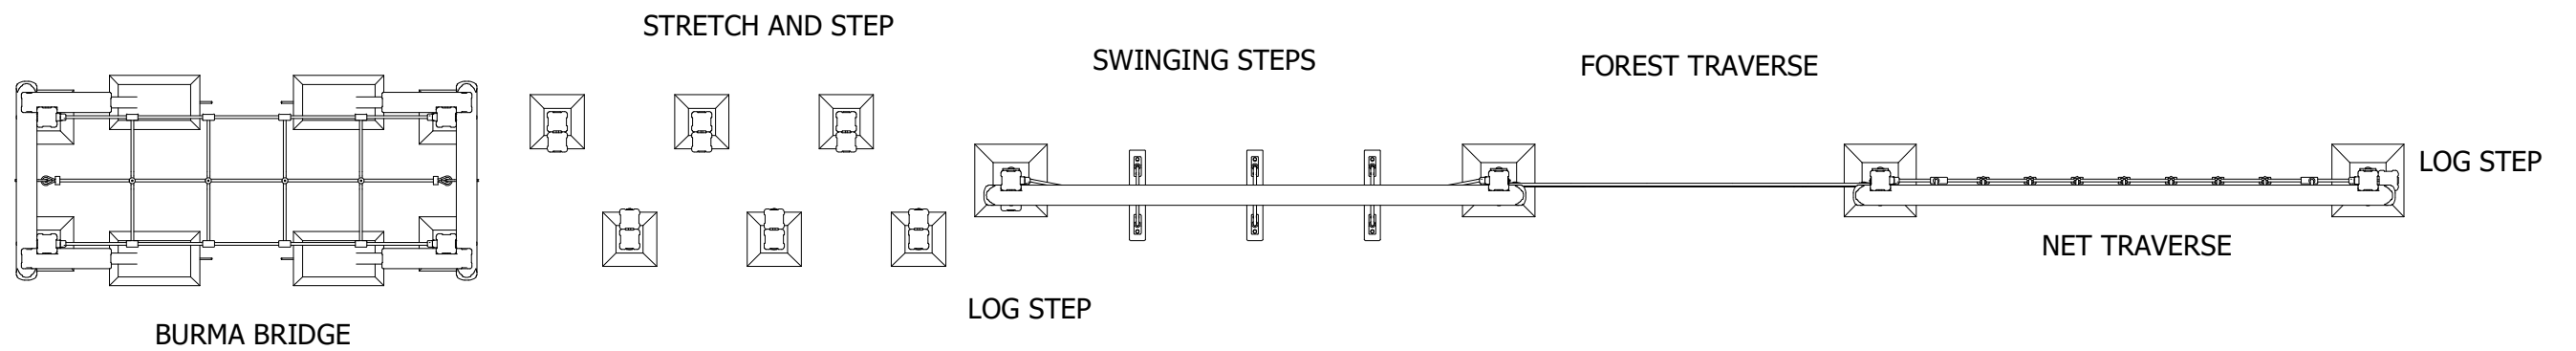

Title: PRO-500-002 - IRAZU TRIM TRAIL_SF

Product Range: ECO TRAIL

Date:
 04/06/2021

Page: 2

A3

DO NOT SCALE FROM DRAWING

Tel: 01354 638359 www.onlineplaygrounds.co.uk

UNLESS OTHERWISE SPECIFIED:
DIMENSIONS ARE IN MILLIMETERS
TOLERANCES:
LINEAR: ±2MM
1 DECIMAL PLACE: ±0.5MM
ANGULAR: ±1°