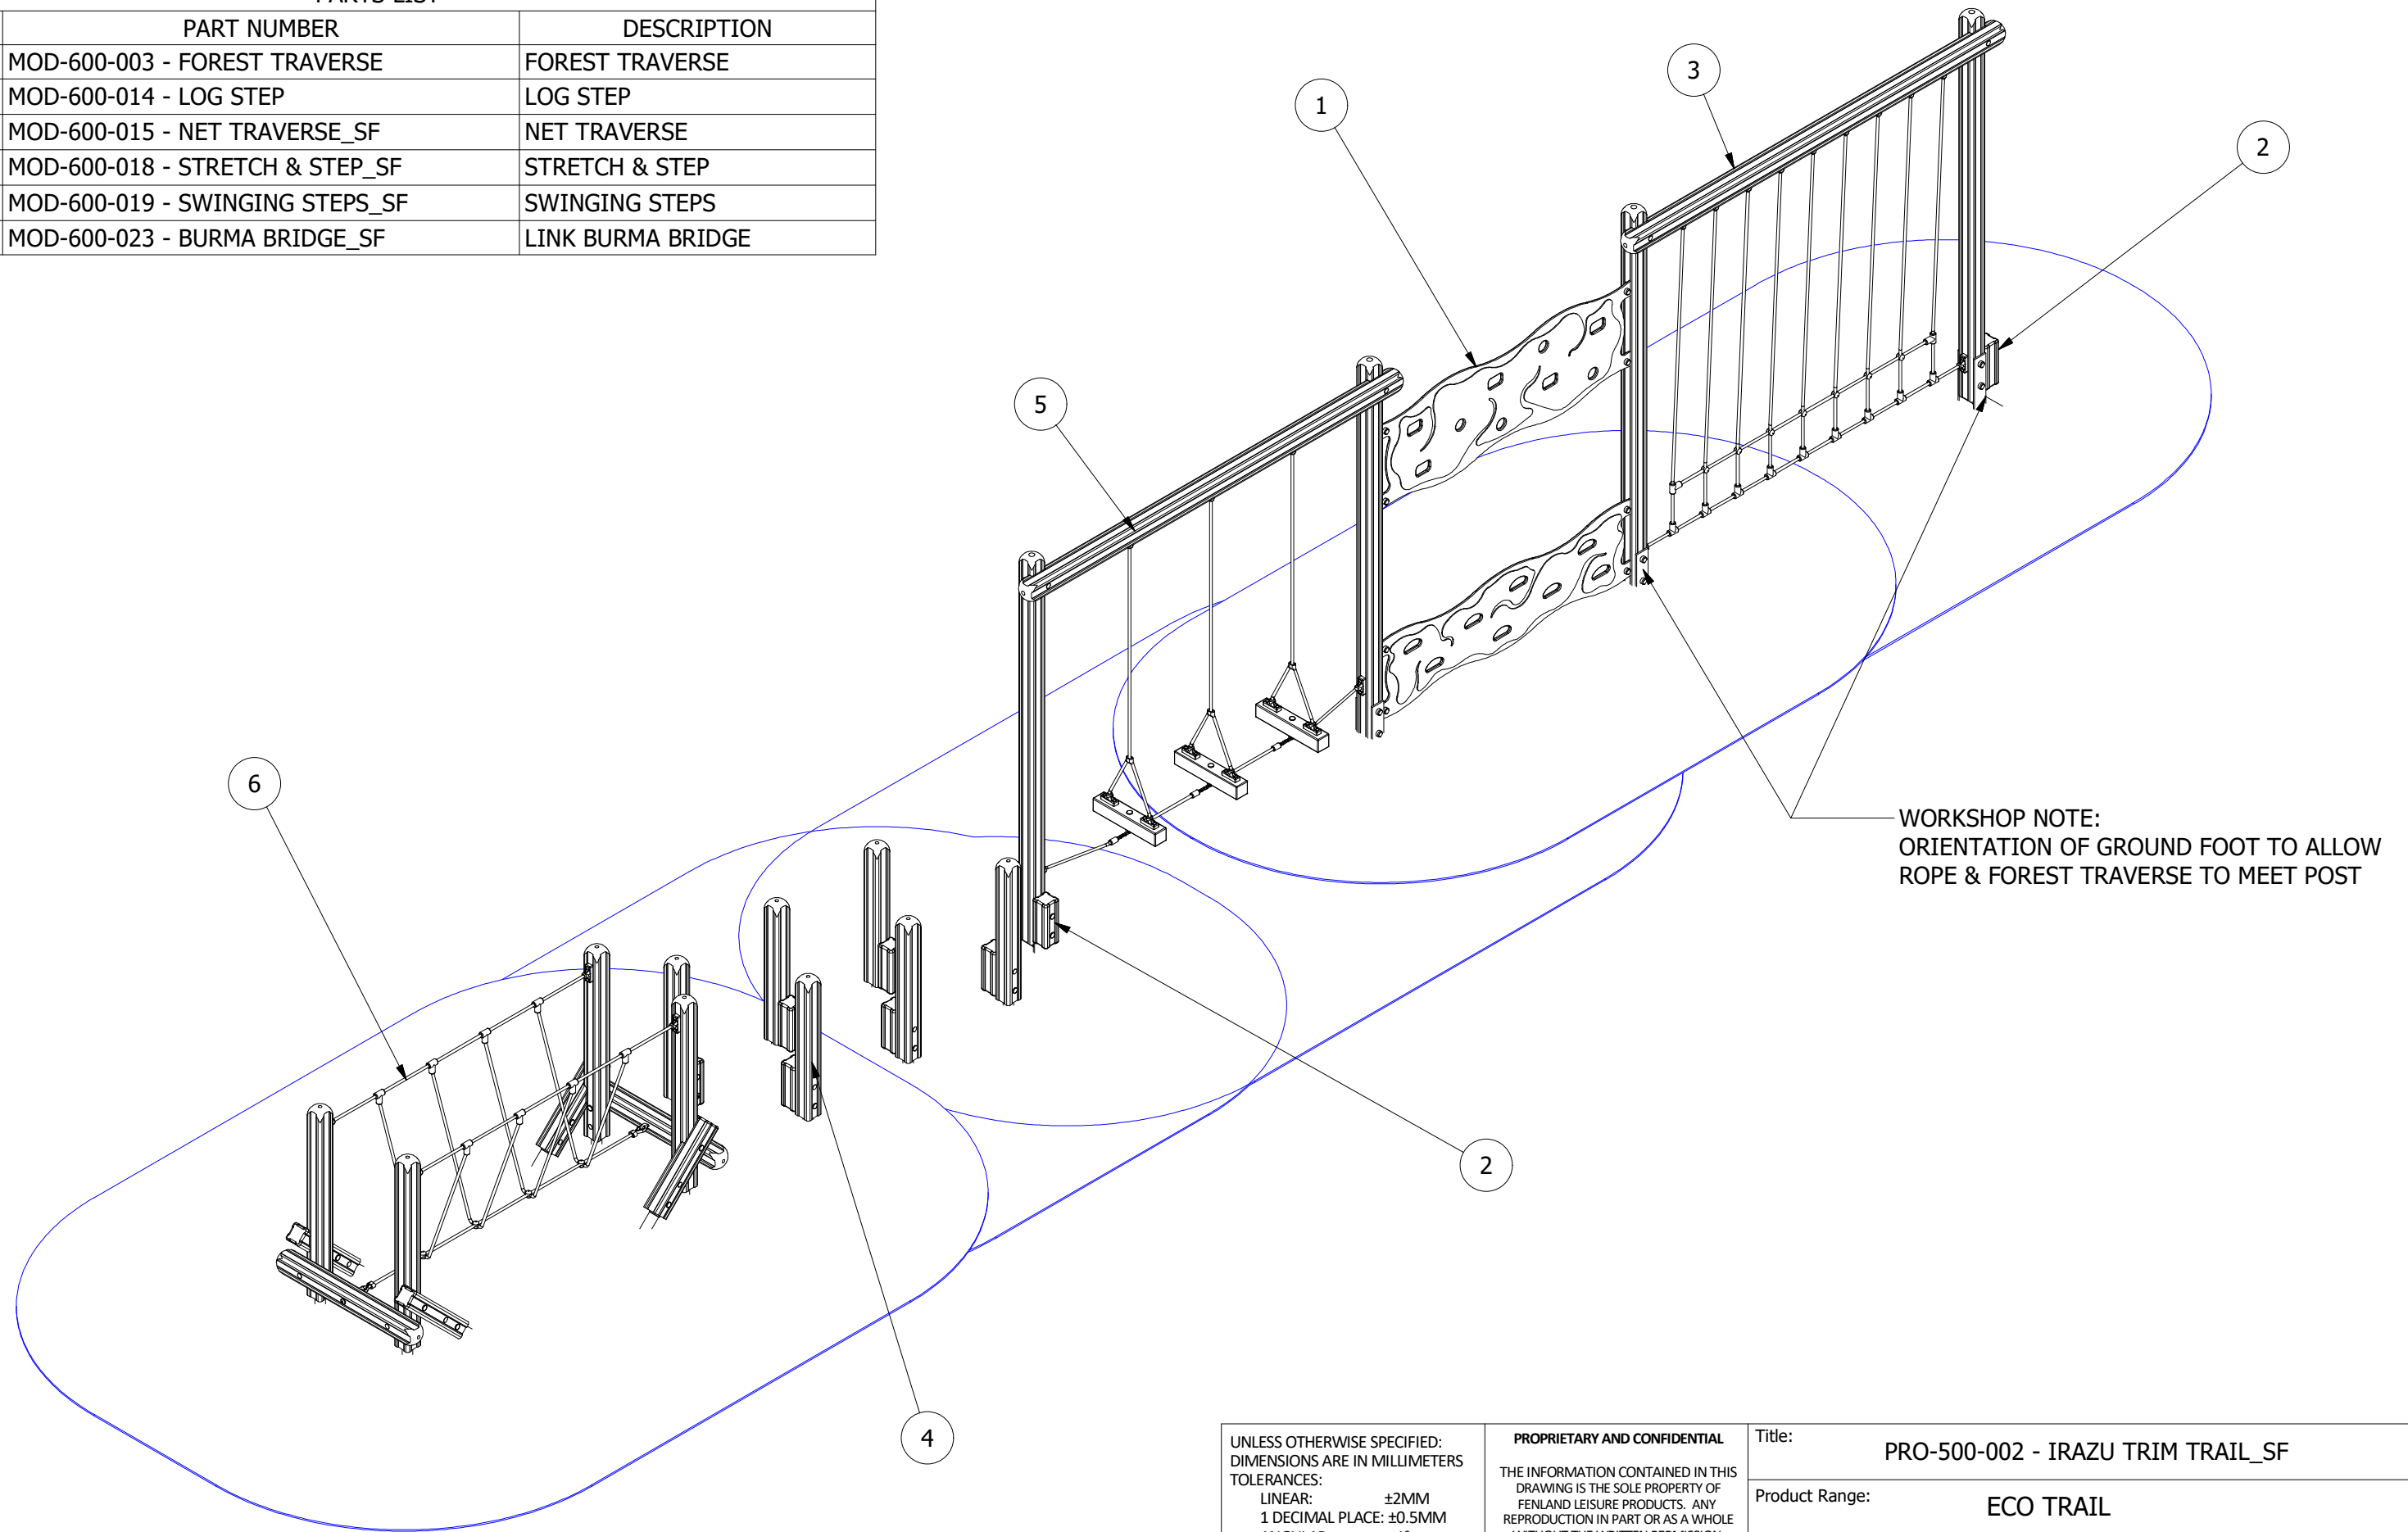

PARTS LIST			
ITEM	QTY	PART NUMBER	DESCRIPTION
1	1	MOD-600-003 - FOREST TRAVERSE	FOREST TRAVERSE
2	2	MOD-600-014 - LOG STEP	LOG STEP
3	1	MOD-600-015 - NET TRAVERSE_SF	NET TRAVERSE
4	1	MOD-600-018 - STRETCH & STEP_SF	STRETCH & STEP
5	1	MOD-600-019 - SWINGING STEPS_SF	SWINGING STEPS
6	1	MOD-600-023 - BURMA BRIDGE_SF	LINK BURMA BRIDGE

UNLESS OTHERWISE SPECIFIED:
DIMENSIONS ARE IN MILLIMETERS
TOLERANCES:
LINEAR: ±2MM
1 DECIMAL PLACE: ±0.5MM
ANGULAR: ±1°

PROPRIETARY AND CONFIDENTIAL
THE INFORMATION CONTAINED IN THIS
DRAWING IS THE SOLE PROPERTY OF
FENLAND LEISURE PRODUCTS. ANY
REPRODUCTION IN PART OR AS A WHOLE
WITHOUT THE WRITTEN PERMISSION
OF FENLAND
LEISURE PRODUCTS IS PROHIBITED.

Title: PRO-500-002 - IRAZU TRIM TRAIL_SF

Product Range: ECO TRAIL

Date: 04/06/2021

Page: 1

DO NOT SCALE FROM DRAWING

Tel: 01354 638359 www.onlineplaygrounds.co.uk

20 SAFAGRASS TILES (1.5M X 1.0M)

WETPOUR
 AREA = 30M²
 PERIMETER = 34 L/M

Title: PRO-500-002 - IRAZU TRIM TRAIL_SF

Product Range: ECO TRAIL

Date:
 04/06/2021

Page: 2

A3

DO NOT SCALE FROM DRAWING

Tel: 01354 638359 www.onlineplaygrounds.co.uk

UNLESS OTHERWISE SPECIFIED:
DIMENSIONS ARE IN MILLIMETERS
TOLERANCES:
LINEAR: ±2MM
1 DECIMAL PLACE: ±0.5MM
ANGULAR: ±1°