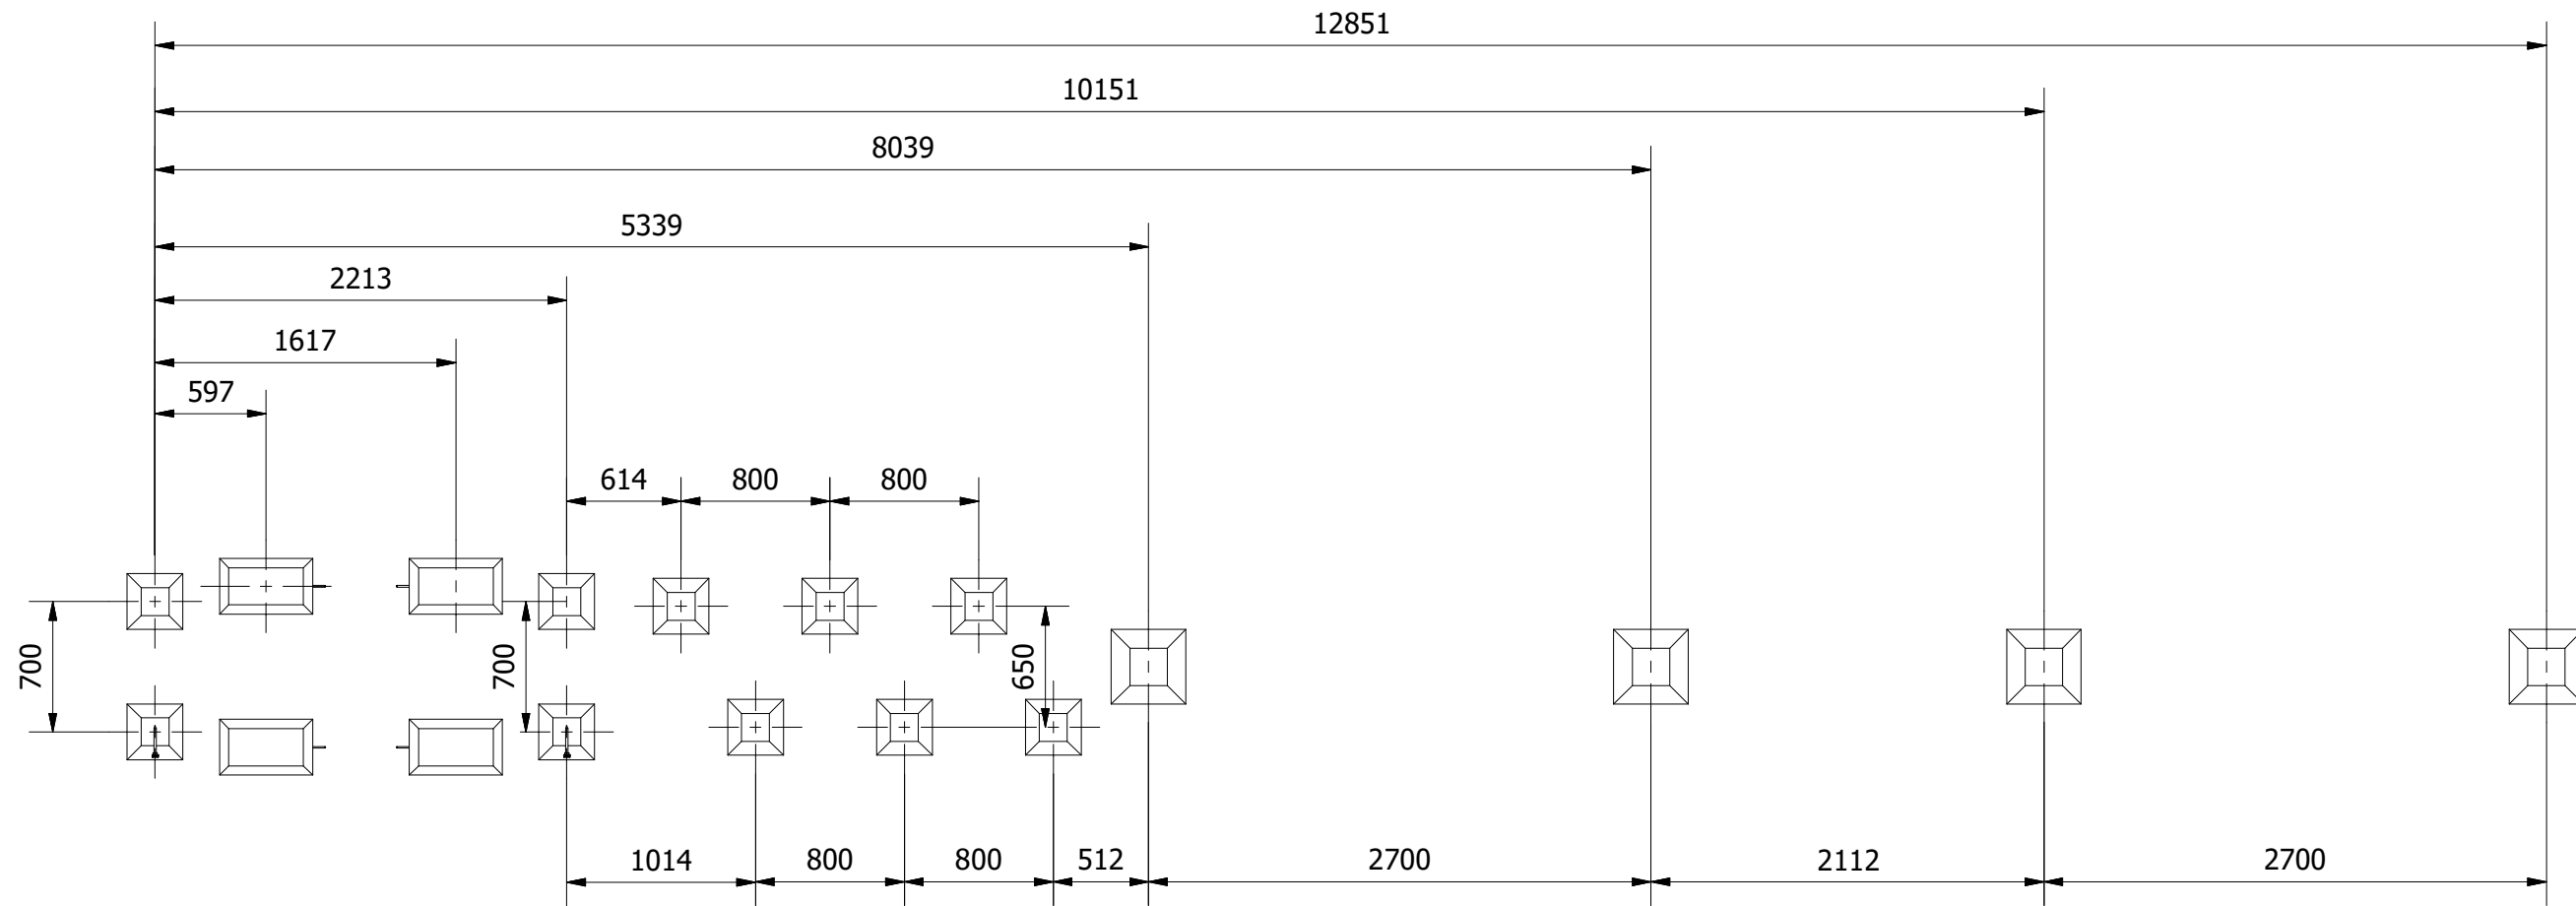

UNLESS OTHERWISE SPECIFIED:
 DIMENSIONS ARE IN MILLIMETERS
 TOLERANCES:
 LINEAR: ±2MM
 1 DECIMAL PLACE: ±0.5MM
 ANGULAR: ±1°

PROPRIETARY AND CONFIDENTIAL
 THE INFORMATION CONTAINED IN THIS
 DRAWING IS THE SOLE PROPERTY OF
 FENLAND LEISURE PRODUCTS. ANY
 REPRODUCTION IN PART OR AS A WHOLE
 WITHOUT THE WRITTEN PERMISSION
 OF FENLAND
 LEISURE PRODUCTS IS PROHIBITED.

Title: PRO-500-002 - IRAZU TRIM TRAIL_SF

Product Range: ECO TRAIL

Date:
 04/06/2021

Page: 2

A3

DO NOT SCALE FROM DRAWING

Tel: 01354 638359 www.onlineplaygrounds.co.uk

UNLESS OTHERWISE SPECIFIED:
DIMENSIONS ARE IN MILLIMETERS
TOLERANCES:
LINEAR: ±2MM
1 DECIMAL PLACE: ±0.5MM
ANGULAR: ±1°