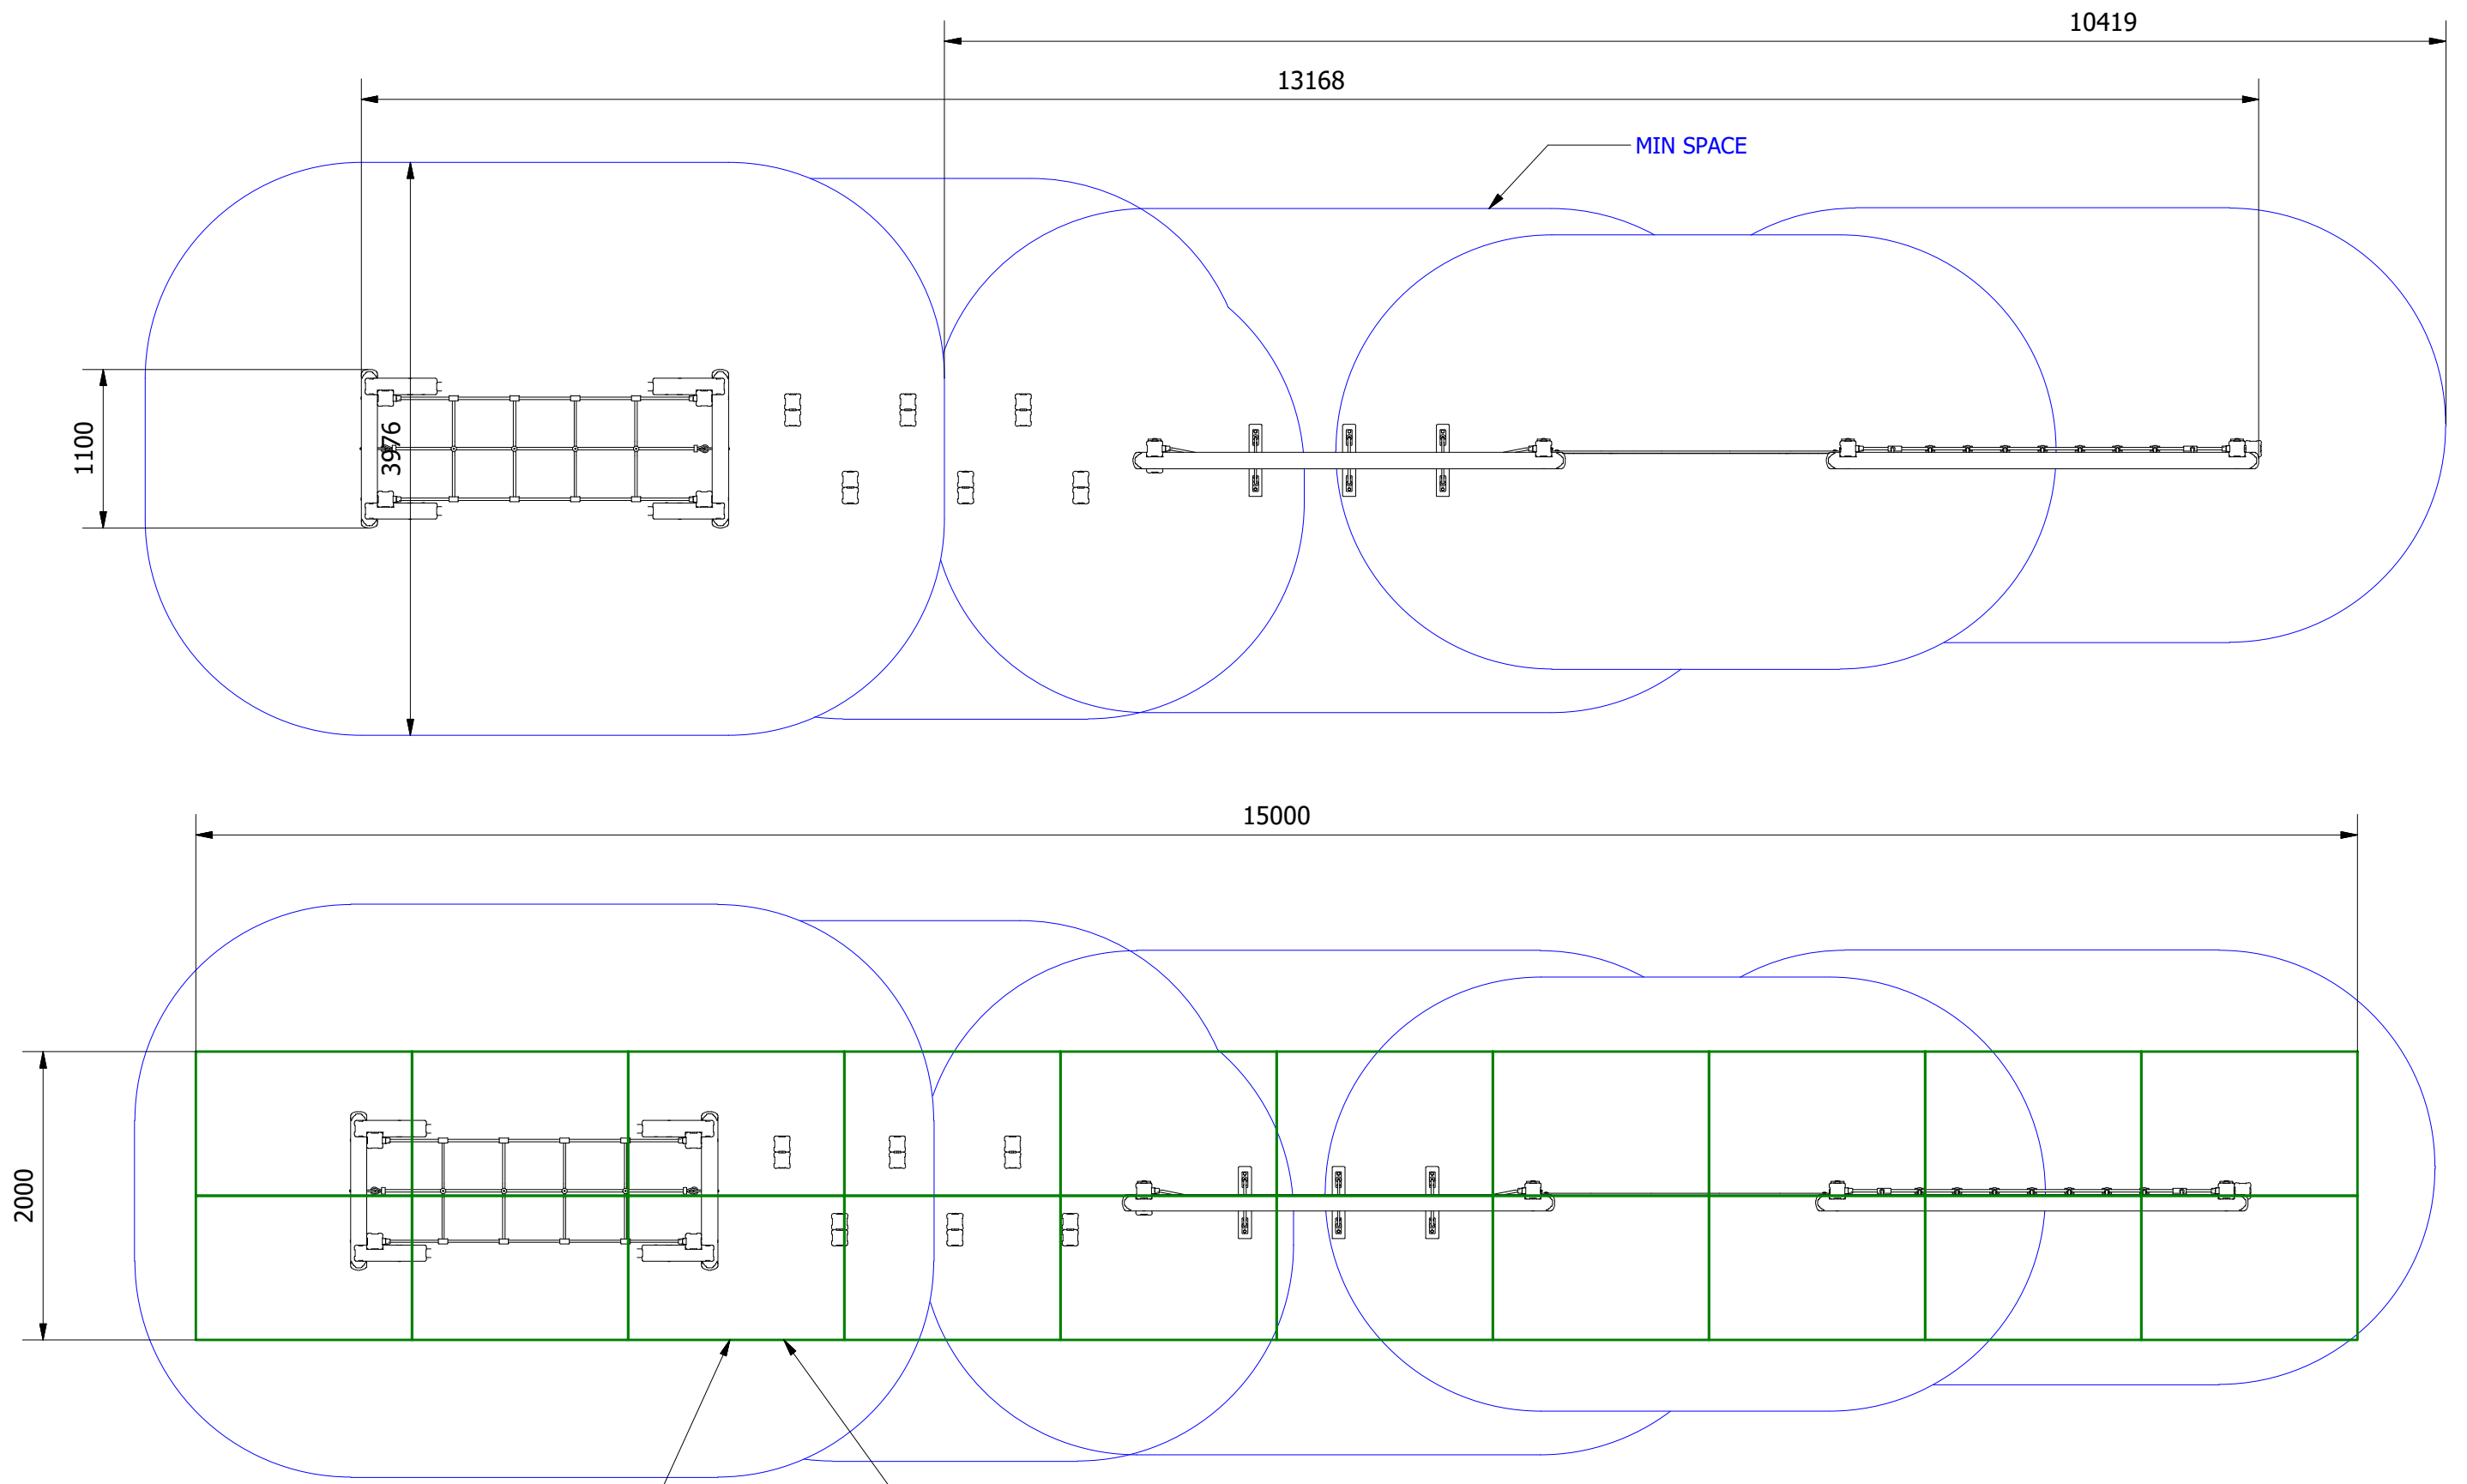

PARTS LIST			
ITEM	QTY	PART NUMBER	DESCRIPTION
1	1	MOD-600-003 - FOREST TRAVERSE	FOREST TRAVERSE
2	2	MOD-600-014 - LOG STEP	LOG STEP
3	1	MOD-600-015 - NET TRAVERSE_SF	NET TRAVERSE
4	1	MOD-600-018 - STRETCH & STEP_SF	STRETCH & STEP
5	1	MOD-600-019 - SWINGING STEPS_SF	SWINGING STEPS
6	1	MOD-600-023 - BURMA BRIDGE_SF	LINK BURMA BRIDGE

UNLESS OTHERWISE SPECIFIED:
 DIMENSIONS ARE IN MILLIMETERS
 TOLERANCES:
 LINEAR: ±2MM
 1 DECIMAL PLACE: ±0.5MM
 ANGULAR: ±1°

PROPRIETARY AND CONFIDENTIAL
 THE INFORMATION CONTAINED IN THIS
 DRAWING IS THE SOLE PROPERTY OF
 FENLAND LEISURE PRODUCTS. ANY
 REPRODUCTION IN PART OR AS A WHOLE
 WITHOUT THE WRITTEN PERMISSION
 OF FENLAND
 LEISURE PRODUCTS IS PROHIBITED.

Title: PRO-500-002 - IRAZU TRIM TRAIL_SF

Product Range: ECO TRAIL

Date: 04/06/2021

Page: 1

DO NOT SCALE FROM DRAWING

Tel: 01354 638359 www.onlineplaygrounds.co.uk

20 SAFAGRASS TILES (1.5M X 1.0M)

WETPOUR
 AREA = 30M²
 PERIMETER = 34 L/M