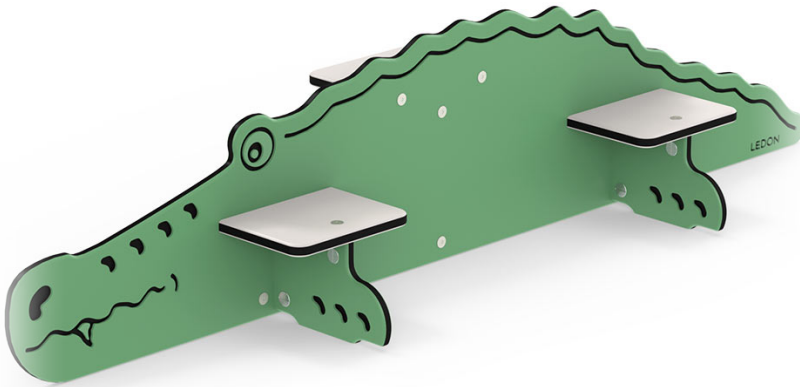

LP049

Crocodile, balance beam

LEDON's new pirate ships set the scene for a genuine pirate universe, where children of all ages can play to their heart's content, and where the sky is the limit. LEDON Pirates has been developed in collaboration with children and childcare professionals, which ensures that all the equipment in the series provides hours of fun while supporting children's natural development.

Why buy LEDON Pirates?

- Developed in collaboration with children.
- Can be infinitely expanded with ships, treasure islands and suspension bridges.
- Ships in many different price ranges.
- Ships can be combined with play systems from LEDON's other theme worlds.
- Unique playground in modular set-up.

Specifications

Order number

LP049G: In-ground mounting

Product dimensions (LxWxH)

150 x 43 x 32 cm

Area requirement incl. safety distances (LxW)

450 x 343 cm

Maximum fall height

25 cm

Age recommendation

From 2 years

Approximate installation time

2 persons 1 hour

Why choose LEDON:

Danish design and production

Playground equipment developed in cooperation with children