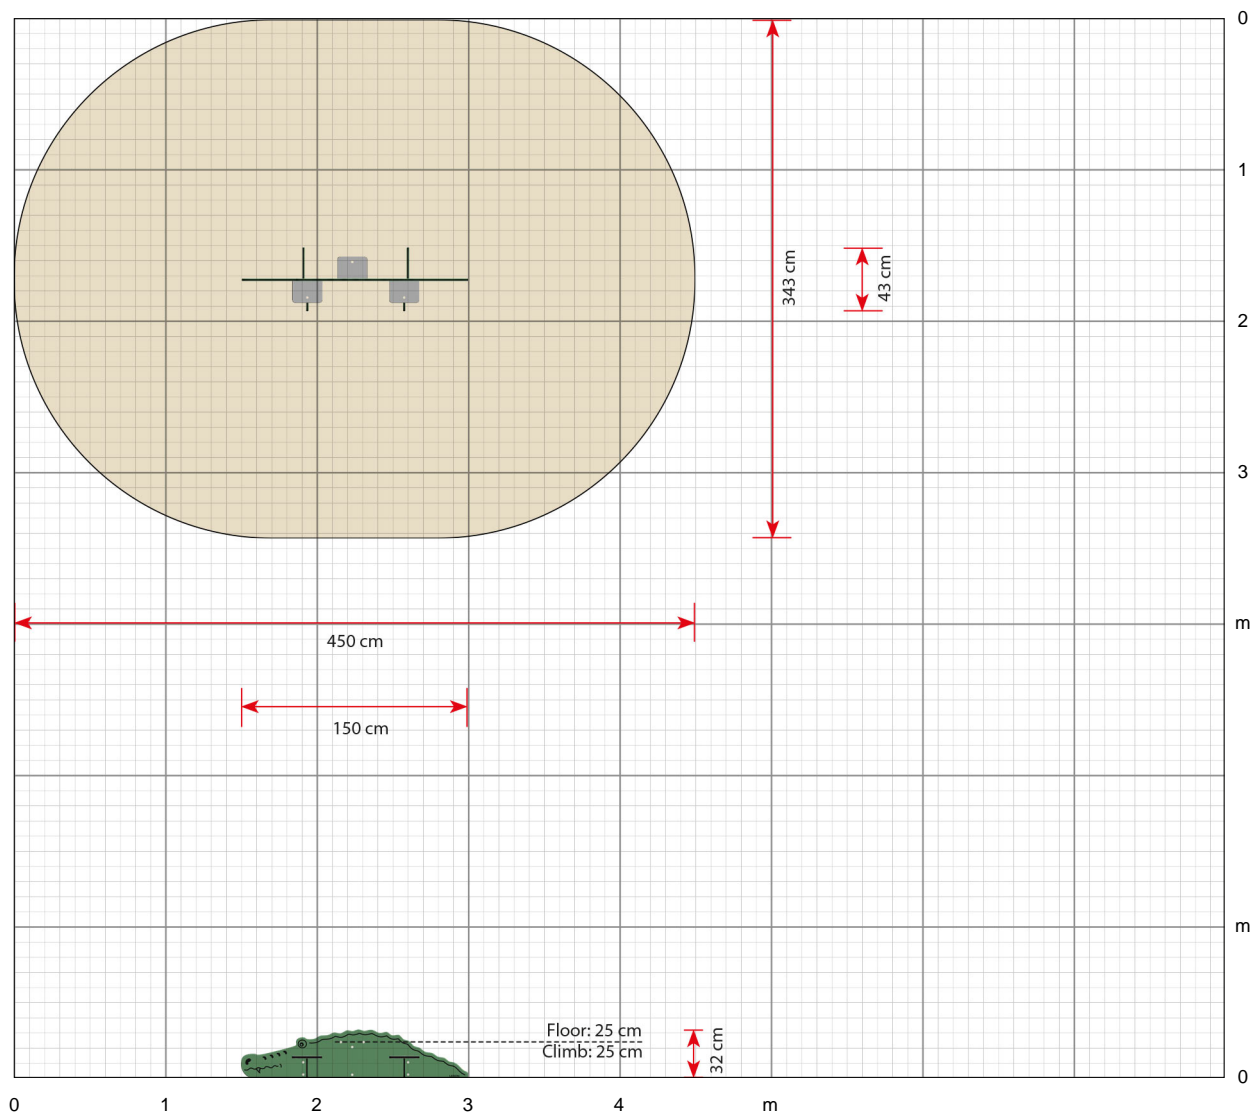

Specifications

Order number

LP049G: In-ground mounting

Product dimensions (LxWxH)

150 x 43 x 32 cm

Area requirement incl. safety distances (LxW)

450 x 343 cm

Maximum fall height

Scale 1:50 (when printed in 100%)

Click here to see more about the product on our website:
<https://www.ledonplay.com/product/lp049/>