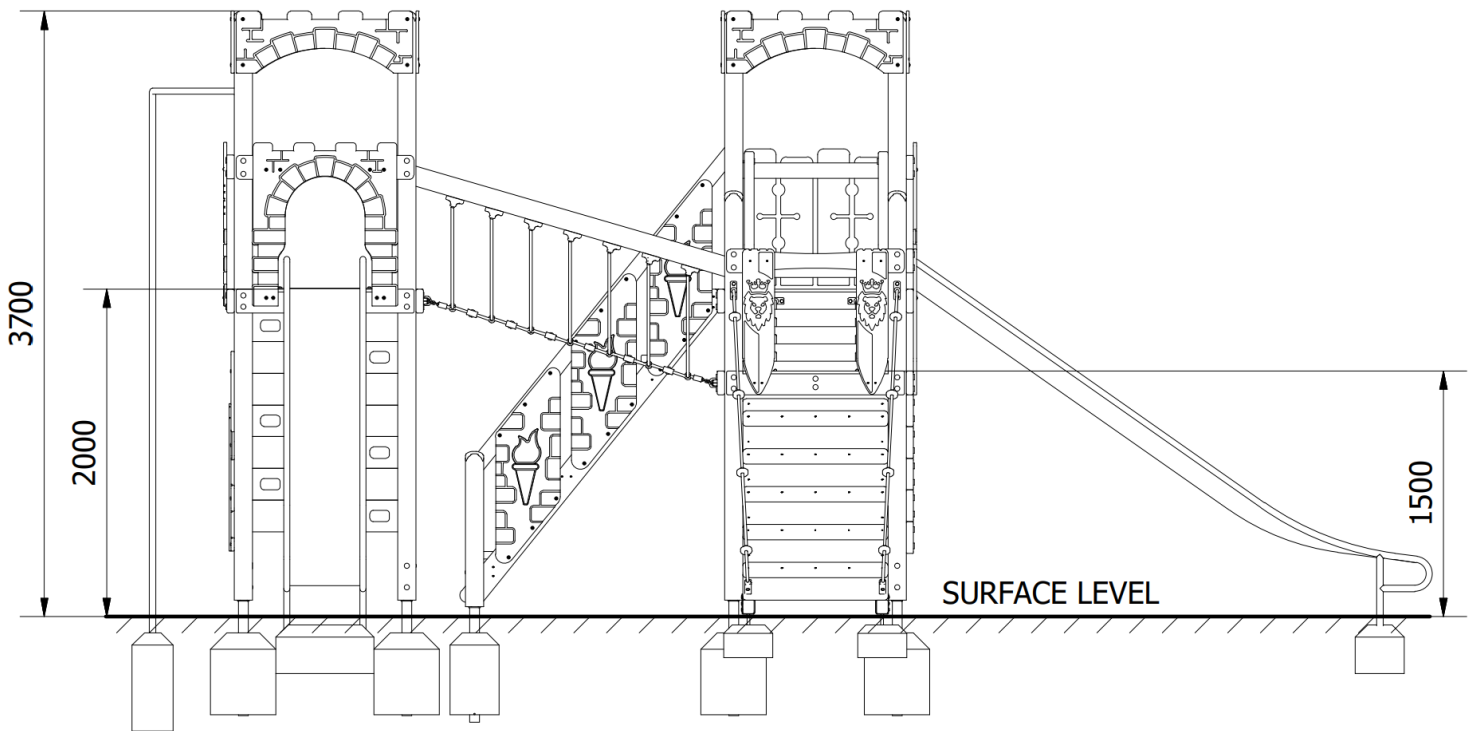

Side Elevation