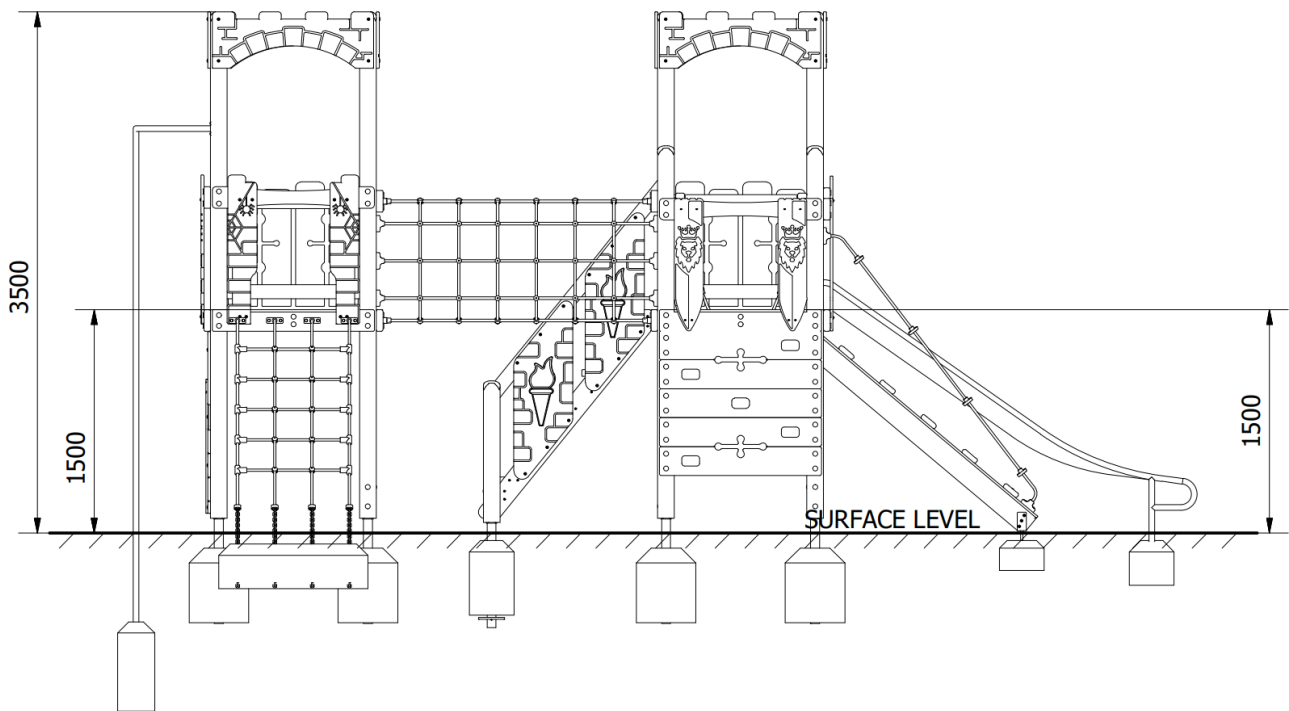

Side Elevation