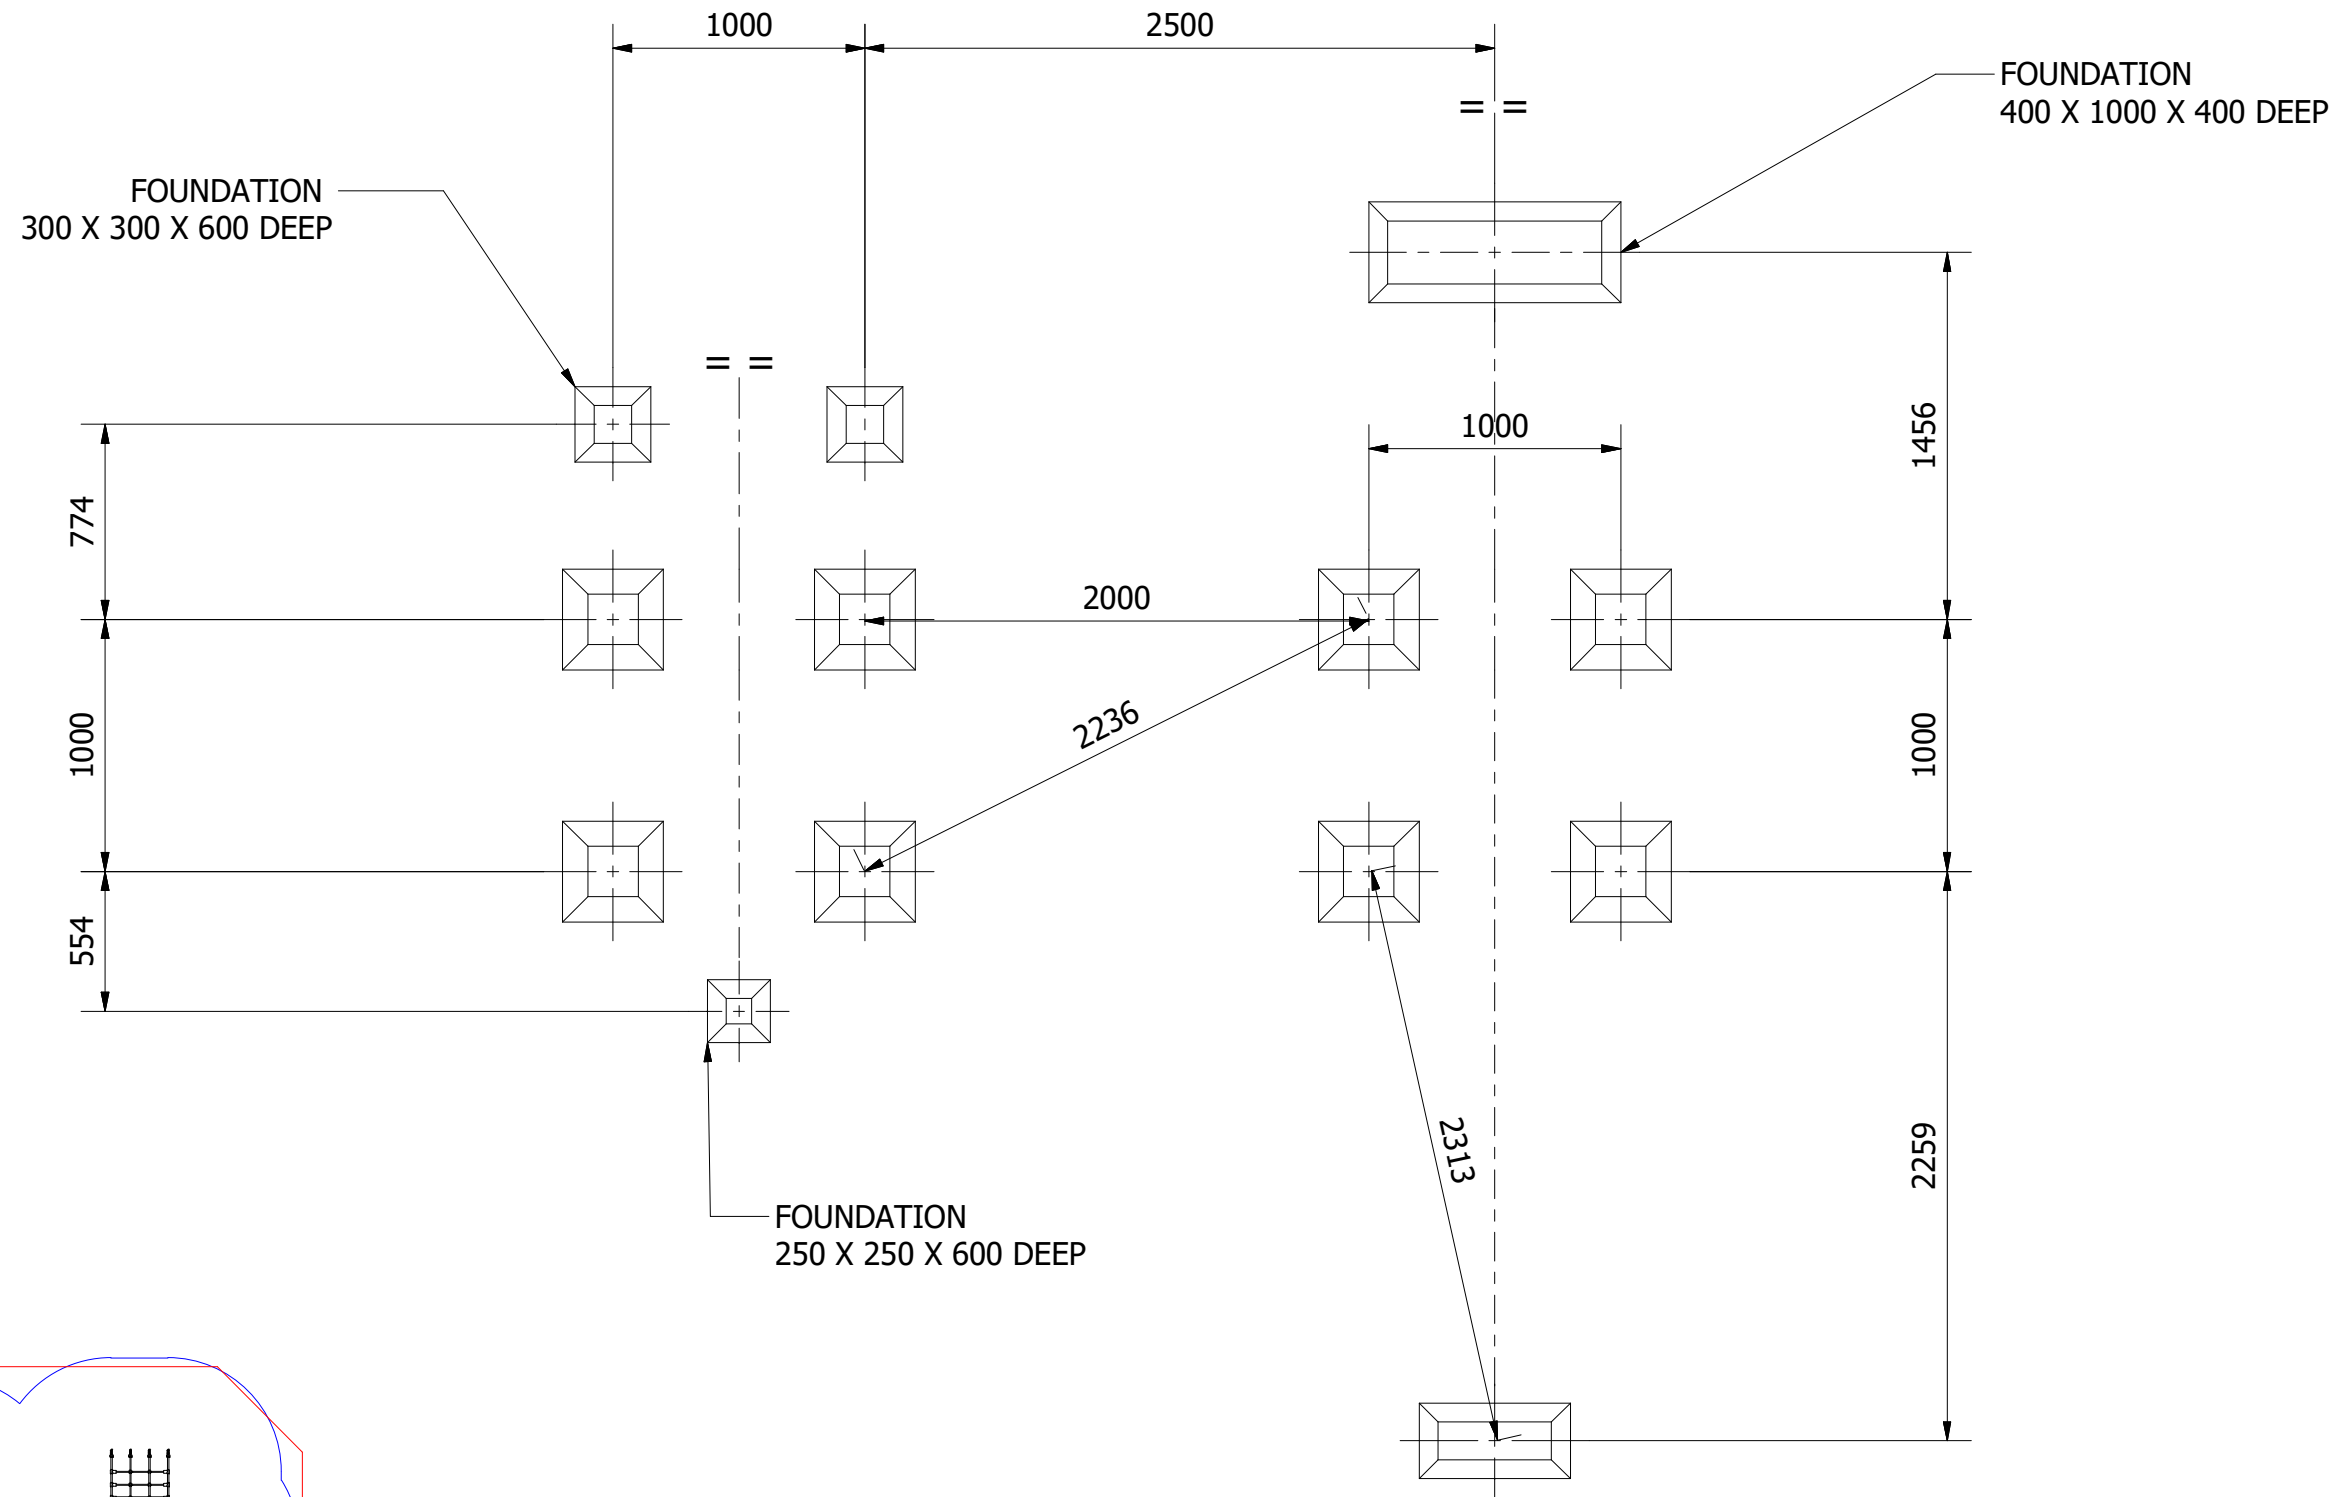

PARTS LIST

ITEM	QTY	PART NUMBER	DESCRIPTION	STOCK NUMBER
1	3	TB-200-032_B	2700 (2200 PF) X 112MM SAFALOG	COMTIMSAF0002
2	4	TB-200-126_B	2500MM x 112MM (POST INSERT)	COMTIMSAF0002
3	1	TB-200-873	3400 X 112MM (POST INSERT)	COMTIMSAF0002
4	2	MOD-600-044 MULTIPLAY DECK	1200 X 1200 DECK	
5	8	MOD-600-116 GROUND FOOT	GROUND FOOT (112)	SUBSTEMIS0004
6	2	MOD-600-125 JUNGLE BARRIER	JUNGLE BARRIER	
7	1	MOD-600-127 ORCHARD ROOF	ORCHARD ROOF	
8	1	MOD-600-134 1.5M ORCHARD SCRAMBLE NET	1.5M SCRAMBLE NET	
9	1	MOD-600-048 1M STAIRS	1M STAIRS	
10	1	MOD-600-145 FIREMANS POLE		
11	1	MOD-600-149 1.5M ORCHARD SLIDE	1M ORCHARD SLIDE	
12	1	MOD-600-150 INCLINED RICKETY BRIDGE		
13	1	250 x 250 x 600	0.038M ³ CONCRETE FOUNDATION	
14	8	400 x 400 x 600	0.096M ³ CONCRETE FOUNDATION	

WETPOUR AREA = 42.3M²
 PERIMETER = 25.8 L/M

36 SAFAGRASS TILES (1.5 X 1.0)

UNLESS OTHERWISE SPECIFIED: DIMENSIONS ARE IN MILLIMETERS TOLERANCES: LINEAR: ±2MM 1 DECIMAL PLACE: ±0.5MM ANGULAR: ±1°	PROPRIETARY AND CONFIDENTIAL THE INFORMATION CONTAINED IN THIS DRAWING IS THE SOLE PROPERTY OF FENLAND LEISURE PRODUCTS. ANY REPRODUCTION IN PART OR AS A WHOLE WITHOUT THE WRITTEN PERMISSION OF FENLAND LEISURE PRODUCTS IS PROHIBITED.	Title: PRO-500-204 HAZEL ORCHARD MULTITPLAY	
		Product Range: MULTIPLAY TOWER	
		Date: 15/11/2021	
		Page: 2	
		DO NOT SCALE FROM DRAWING	
		Tel: 01354 638359 www.onlineplaygrounds.co.uk	

ENSURE UNIT IS LEVEL AND PLUMB, ALL FIXINGS HAVE BEEN TIGHTENED AND PROTECTIVE CAPS IN PLACE. ADD CONCRETE TO EACH FOUNDATION HOLE AND LEAVE FOR 48 HOURS.

UNLESS OTHERWISE SPECIFIED:
DIMENSIONS ARE IN MILLIMETERS
TOLERANCES:
LINEAR: ±2MM
1 DECIMAL PLACE: ±0.5MM
ANGULAR: ±1°