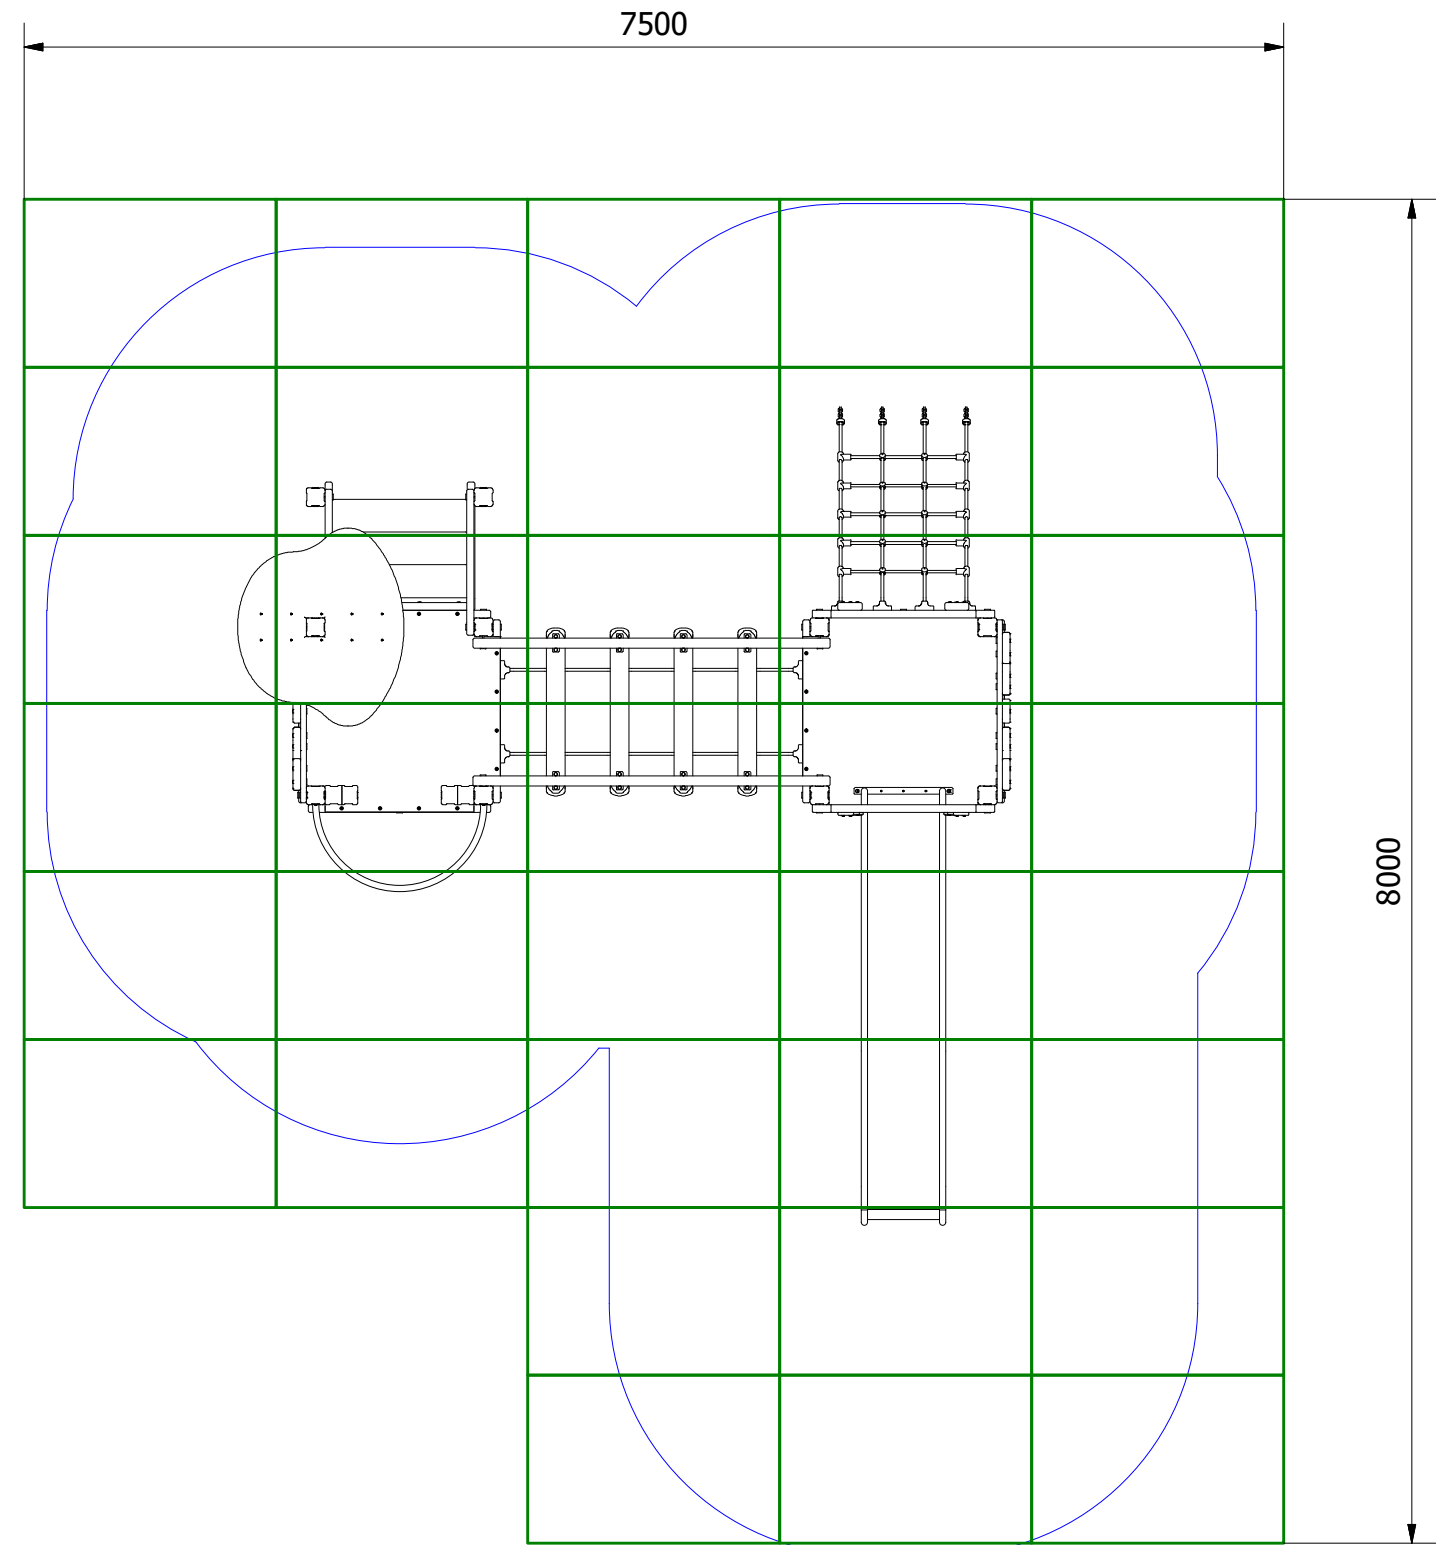

PARTS LIST

ITEM	QTY	PART NUMBER	DESCRIPTION	STOCK NUMBER
1	3	TB-200-032_B	2700 (2200 PF) X 112MM SAFALOG	COMTIMSAF0002
2	4	TB-200-126_B	2500MM x 112MM (POST INSERT)	COMTIMSAF0002
3	1	TB-200-873	3400 X 112MM (POST INSERT)	COMTIMSAF0002
4	2	MOD-600-044 MULTIPLAY DECK	1200 X 1200 DECK	
5	8	MOD-600-116 GROUND FOOT	GROUND FOOT (112)	SUBSTEMIS0004
6	2	MOD-600-125 JUNGLE BARRIER	JUNGLE BARRIER	
7	1	MOD-600-127 ORCHARD ROOF	ORCHARD ROOF	
8	1	MOD-600-134 1.5M ORCHARD SCRAMBLE NET	1.5M SCRAMBLE NET	
9	1	MOD-600-048 1M STAIRS	1M STAIRS	
10	1	MOD-600-145 FIREMANS POLE		
11	1	MOD-600-149 1.5M ORCHARD SLIDE	1M ORCHARD SLIDE	
12	1	MOD-600-150 INCLINED RICKETY BRIDGE		
13	1	250 x 250 x 600	0.038M ³ CONCRETE FOUNDATION	
14	8	400 x 400 x 600	0.096M ³ CONCRETE FOUNDATION	

WETPOUR AREA = 42.3M²
 PERIMETER = 25.8 L/M

36 SAFAGRASS TILES (1.5 X 1.0)

UNLESS OTHERWISE SPECIFIED: DIMENSIONS ARE IN MILLIMETERS TOLERANCES: LINEAR: ±2MM 1 DECIMAL PLACE: ±0.5MM ANGULAR: ±1°	PROPRIETARY AND CONFIDENTIAL THE INFORMATION CONTAINED IN THIS DRAWING IS THE SOLE PROPERTY OF FENLAND LEISURE PRODUCTS. ANY REPRODUCTION IN PART OR AS A WHOLE WITHOUT THE WRITTEN PERMISSION OF FENLAND LEISURE PRODUCTS IS PROHIBITED.	Title: PRO-500-204 HAZEL ORCHARD MULTITPLAY	
		Product Range: MULTIPLAY TOWER	
		Date: 15/11/2021	
		Page: 2	
		DO NOT SCALE FROM DRAWING	
		Tel: 01354 638359 www.onlineplaygrounds.co.uk	

ALL FOUNDATIONS 400 X 400 X 600 DEEP UNLESS OTHERWISE SPECIFIED

UNLESS OTHERWISE SPECIFIED: DIMENSIONS ARE IN MILLIMETERS TOLERANCES: LINEAR: ±2MM 1 DECIMAL PLACE: ±0.5MM ANGULAR: ±1°	PROPRIETARY AND CONFIDENTIAL THE INFORMATION CONTAINED IN THIS DRAWING IS THE SOLE PROPERTY OF FENLAND LEISURE PRODUCTS. ANY REPRODUCTION IN PART OR AS A WHOLE WITHOUT THE WRITTEN PERMISSION OF FENLAND LEISURE PRODUCTS IS PROHIBITED.	Title: PRO-500-204 HAZEL ORCHARD MULTITPLAY	
		Product Range: MULTIPLAY TOWER	
		Date: 15/11/2021	
		Page: 3	
		A3	
DO NOT SCALE FROM DRAWING		Tel: 01354 638359 www.onlineplaygrounds.co.uk	