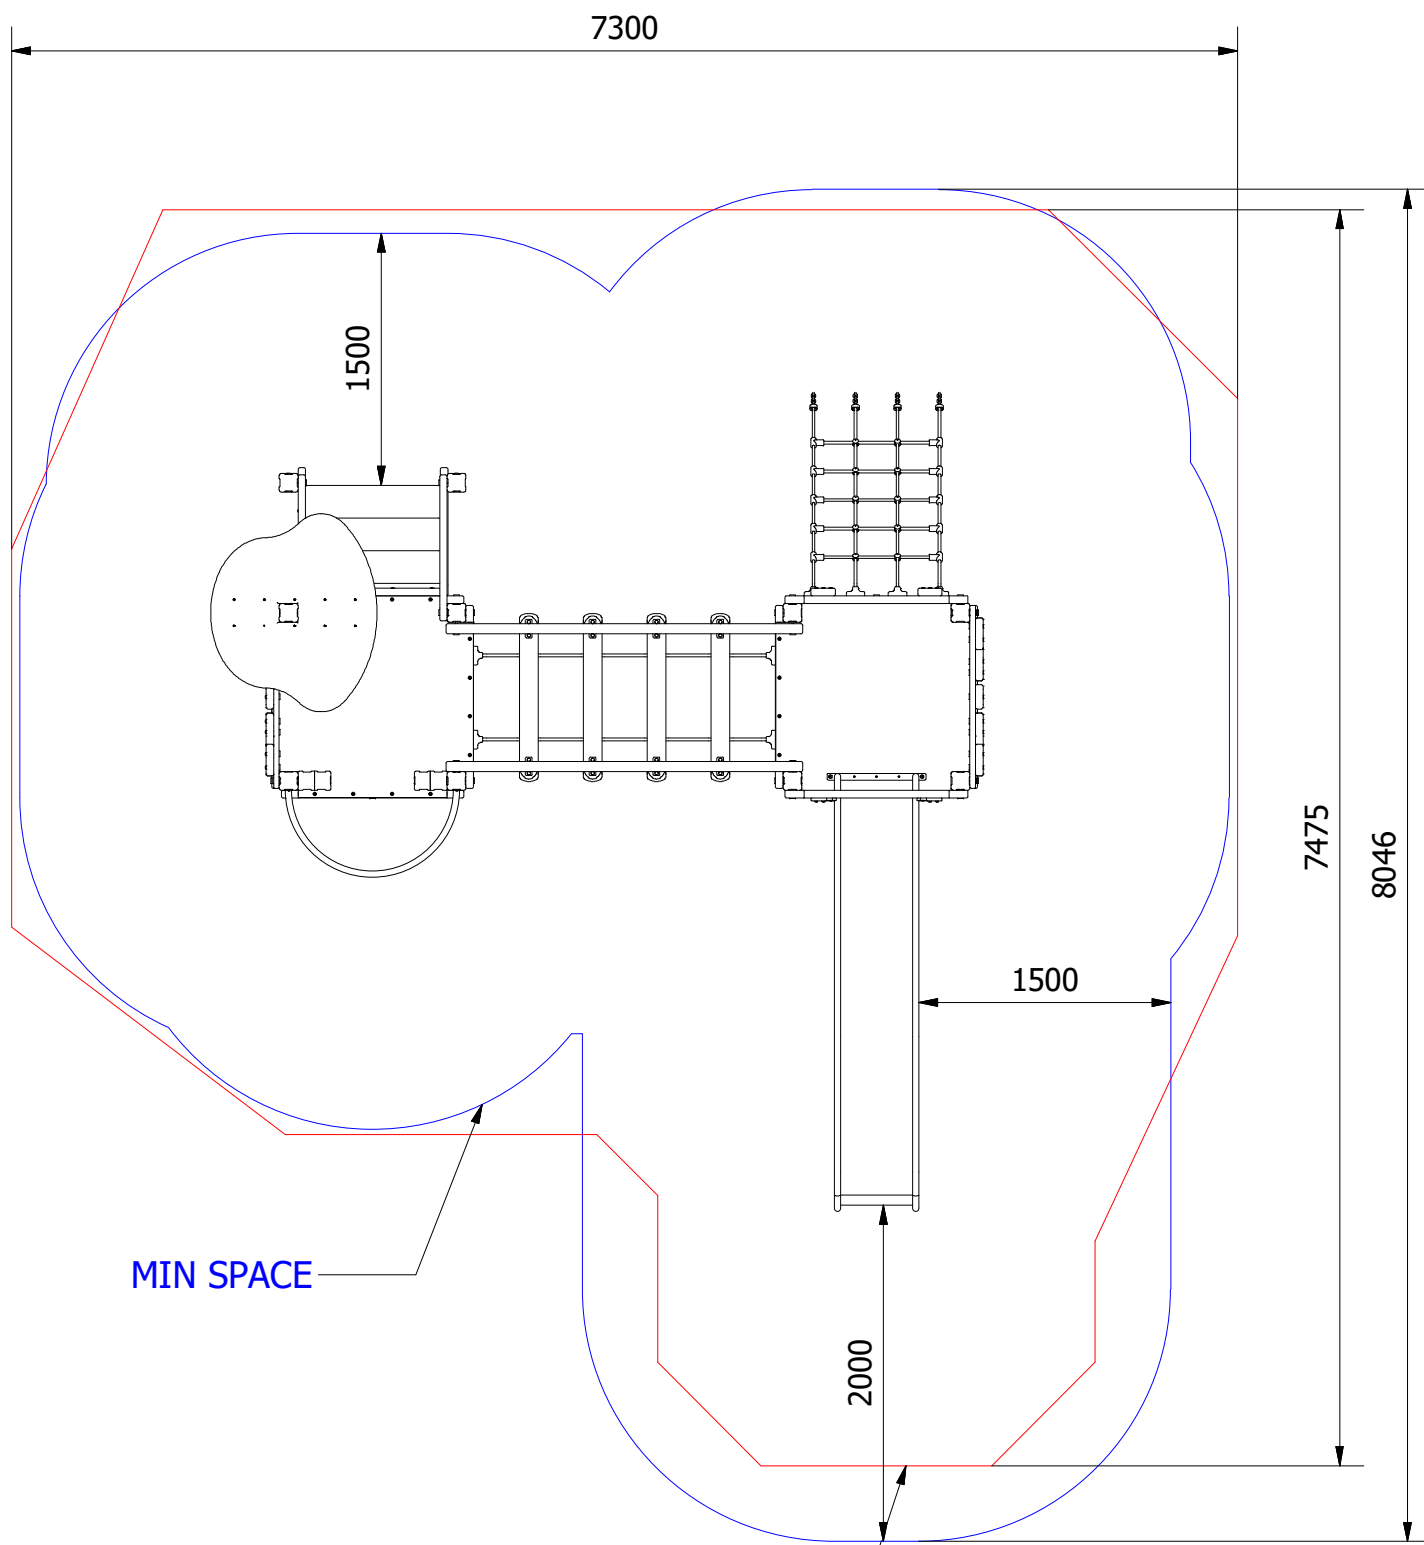

PARTS LIST

ITEM	QTY	PART NUMBER	DESCRIPTION	STOCK NUMBER
1	3	TB-200-032_B	2700 (2200 PF) X 112MM SAFALOG	COMTIMSAF0002
2	4	TB-200-126_B	2500MM x 112MM (POST INSERT)	COMTIMSAF0002
3	1	TB-200-873	3400 X 112MM (POST INSERT)	COMTIMSAF0002
4	2	MOD-600-044 MULTIPLAY DECK	1200 X 1200 DECK	
5	8	MOD-600-116 GROUND FOOT	GROUND FOOT (112)	SUBSTEMIS0004
6	2	MOD-600-125 JUNGLE BARRIER	JUNGLE BARRIER	
7	1	MOD-600-127 ORCHARD ROOF	ORCHARD ROOF	
8	1	MOD-600-134 1.5M ORCHARD SCRAMBLE NET	1.5M SCRAMBLE NET	
9	1	MOD-600-048 1M STAIRS	1M STAIRS	
10	1	MOD-600-145 FIREMANS POLE		
11	1	MOD-600-149 1.5M ORCHARD SLIDE	1M ORCHARD SLIDE	
12	1	MOD-600-150 INCLINED RICKETY BRIDGE		
13	1	250 x 250 x 600	0.038M ³ CONCRETE FOUNDATION	
14	8	400 x 400 x 600	0.096M ³ CONCRETE FOUNDATION	

WETPOUR AREA = 42.3M²
 PERIMETER = 25.8 L/M

36 SAFAGRASS TILES (1.5 X 1.0)

UNLESS OTHERWISE SPECIFIED: DIMENSIONS ARE IN MILLIMETERS TOLERANCES: LINEAR: ±2MM 1 DECIMAL PLACE: ±0.5MM ANGULAR: ±1°	PROPRIETARY AND CONFIDENTIAL THE INFORMATION CONTAINED IN THIS DRAWING IS THE SOLE PROPERTY OF FENLAND LEISURE PRODUCTS. ANY REPRODUCTION IN PART OR AS A WHOLE WITHOUT THE WRITTEN PERMISSION OF FENLAND LEISURE PRODUCTS IS PROHIBITED.	Title: PRO-500-204 HAZEL ORCHARD MULTITPLAY	
		Product Range: MULTIPLAY TOWER	
		Date: 15/11/2021	
		Page: 2	
		DO NOT SCALE FROM DRAWING	
		Tel: 01354 638359 www.onlineplaygrounds.co.uk	

ALL FOUNDATIONS 400 X 400 X 600 DEEP UNLESS OTHERWISE SPECIFIED

UNLESS OTHERWISE SPECIFIED: DIMENSIONS ARE IN MILLIMETERS TOLERANCES: LINEAR: ±2MM 1 DECIMAL PLACE: ±0.5MM ANGULAR: ±1°	PROPRIETARY AND CONFIDENTIAL THE INFORMATION CONTAINED IN THIS DRAWING IS THE SOLE PROPERTY OF FENLAND LEISURE PRODUCTS. ANY REPRODUCTION IN PART OR AS A WHOLE WITHOUT THE WRITTEN PERMISSION OF FENLAND LEISURE PRODUCTS IS PROHIBITED.	Title: PRO-500-204 HAZEL ORCHARD MULTITPLAY	
		Product Range: MULTIPLAY TOWER	
		Date: 15/11/2021	
		Page: 3	
		A3	
DO NOT SCALE FROM DRAWING		Tel: 01354 638359 www.onlineplaygrounds.co.uk	