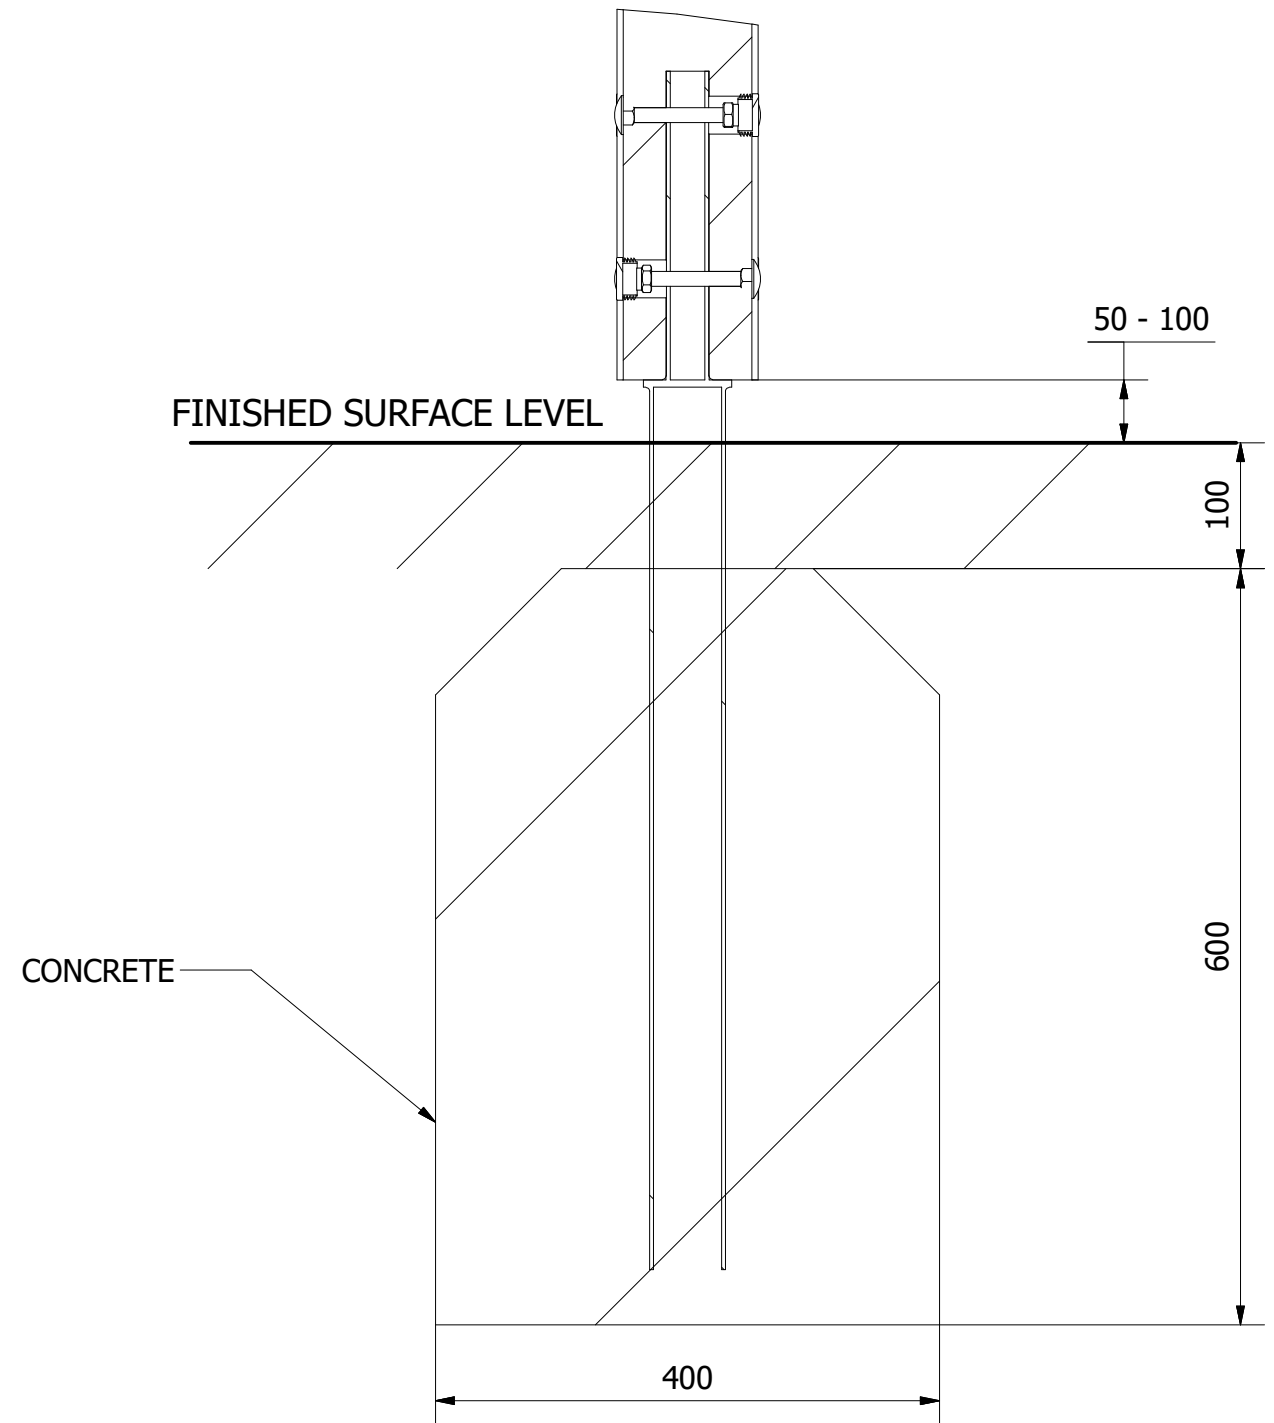

ENSURE UNIT IS LEVEL AND PLUMB, ALL FIXINGS HAVE BEEN TIGHTENED AND PROTECTIVE CAPS IN PLACE. ADD CONCRETE TO EACH FOUNDATION HOLE AND LEAVE FOR 48 HOURS.