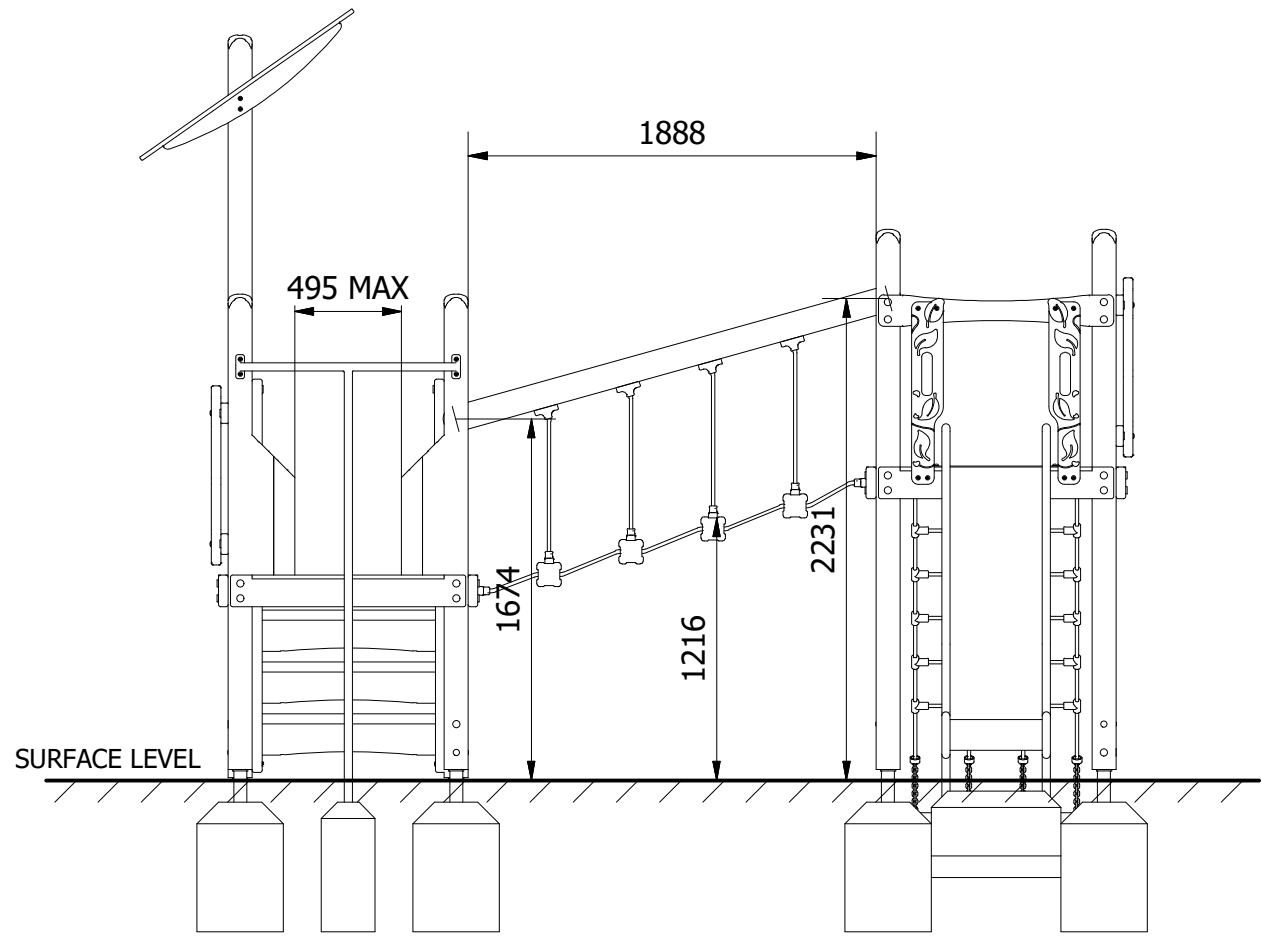

WETPOUR AREA = 42.3M²
 PERIMETER = 25.8 L/M

36 SAFAGRASS TILES (1.5 X 1.0)

UNLESS OTHERWISE SPECIFIED: DIMENSIONS ARE IN MILLIMETERS TOLERANCES: LINEAR: ±2MM 1 DECIMAL PLACE: ±0.5MM ANGULAR: ±1°	PROPRIETARY AND CONFIDENTIAL THE INFORMATION CONTAINED IN THIS DRAWING IS THE SOLE PROPERTY OF FENLAND LEISURE PRODUCTS. ANY REPRODUCTION IN PART OR AS A WHOLE WITHOUT THE WRITTEN PERMISSION OF FENLAND LEISURE PRODUCTS IS PROHIBITED.	Title: PRO-500-204 HAZEL ORCHARD MULTITPLAY	
		Product Range: MULTIPLAY TOWER	
		Date: 15/11/2021	
		Page: 2	
		DO NOT SCALE FROM DRAWING	
		Tel: 01354 638359 www.onlineplaygrounds.co.uk	

ALL FOUNDATIONS 400 X 400 X 600 DEEP UNLESS OTHERWISE SPECIFIED

UNLESS OTHERWISE SPECIFIED: DIMENSIONS ARE IN MILLIMETERS TOLERANCES: LINEAR: ±2MM 1 DECIMAL PLACE: ±0.5MM ANGULAR: ±1°	PROPRIETARY AND CONFIDENTIAL THE INFORMATION CONTAINED IN THIS DRAWING IS THE SOLE PROPERTY OF FENLAND LEISURE PRODUCTS. ANY REPRODUCTION IN PART OR AS A WHOLE WITHOUT THE WRITTEN PERMISSION OF FENLAND LEISURE PRODUCTS IS PROHIBITED.	Title: PRO-500-204 HAZEL ORCHARD MULTITPLAY	
		Product Range: MULTIPLAY TOWER	
		Date: 15/11/2021	
		Page: 3	
		A3	
DO NOT SCALE FROM DRAWING		Tel: 01354 638359 www.onlineplaygrounds.co.uk	