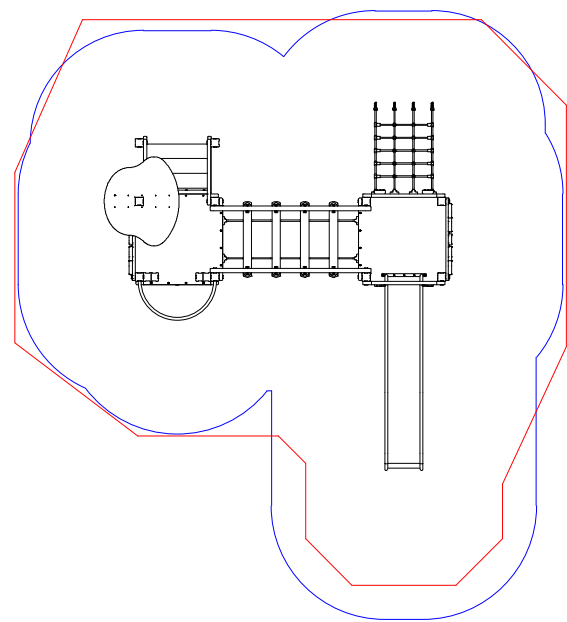

PARTS LIST

ITEM	QTY	PART NUMBER	DESCRIPTION	STOCK NUMBER
1	3	TB-200-032_B	2700 (2200 PF) X 112MM SAFALOG	COMTIMSAF0002
2	4	TB-200-126_B	2500MM x 112MM (POST INSERT)	COMTIMSAF0002
3	1	TB-200-873	3400 X 112MM (POST INSERT)	COMTIMSAF0002
4	2	MOD-600-044 MULTIPLAY DECK	1200 X 1200 DECK	
5	8	MOD-600-116 GROUND FOOT	GROUND FOOT (112)	SUBSTEMIS0004
6	2	MOD-600-125 JUNGLE BARRIER	JUNGLE BARRIER	
7	1	MOD-600-127 ORCHARD ROOF	ORCHARD ROOF	
8	1	MOD-600-134 1.5M ORCHARD SCRAMBLE NET	1.5M SCRAMBLE NET	
9	1	MOD-600-048 1M STAIRS	1M STAIRS	
10	1	MOD-600-145 FIREMANS POLE		
11	1	MOD-600-149 1.5M ORCHARD SLIDE	1M ORCHARD SLIDE	
12	1	MOD-600-150 INCLINED RICKETY BRIDGE		
13	1	250 x 250 x 600	0.038M ³ CONCRETE FOUNDATION	
14	8	400 x 400 x 600	0.096M ³ CONCRETE FOUNDATION	

UNLESS OTHERWISE SPECIFIED:
DIMENSIONS ARE IN MILLIMETERS
TOLERANCES:
LINEAR: ±2MM
1 DECIMAL PLACE: ±0.5MM
ANGULAR: ±1°

PROPRIETARY AND CONFIDENTIAL
THE INFORMATION CONTAINED IN THIS DRAWING IS THE SOLE PROPERTY OF FENLAND LEISURE PRODUCTS. ANY REPRODUCTION IN PART OR AS A WHOLE WITHOUT THE WRITTEN PERMISSION OF FENLAND LEISURE PRODUCTS IS PROHIBITED.

WETPOUR AREA = 42.3M²
 PERIMETER = 25.8 L/M

36 SAFAGRASS TILES (1.5 X 1.0)

UNLESS OTHERWISE SPECIFIED: DIMENSIONS ARE IN MILLIMETERS TOLERANCES: LINEAR: ±2MM 1 DECIMAL PLACE: ±0.5MM ANGULAR: ±1°	PROPRIETARY AND CONFIDENTIAL THE INFORMATION CONTAINED IN THIS DRAWING IS THE SOLE PROPERTY OF FENLAND LEISURE PRODUCTS. ANY REPRODUCTION IN PART OR AS A WHOLE WITHOUT THE WRITTEN PERMISSION OF FENLAND LEISURE PRODUCTS IS PROHIBITED.	Title: PRO-500-204 HAZEL ORCHARD MULTITPLAY	
		Product Range: MULTIPLAY TOWER	
		Date: 15/11/2021	
		Page: 2	
		DO NOT SCALE FROM DRAWING	
		Tel: 01354 638359 www.onlineplaygrounds.co.uk	