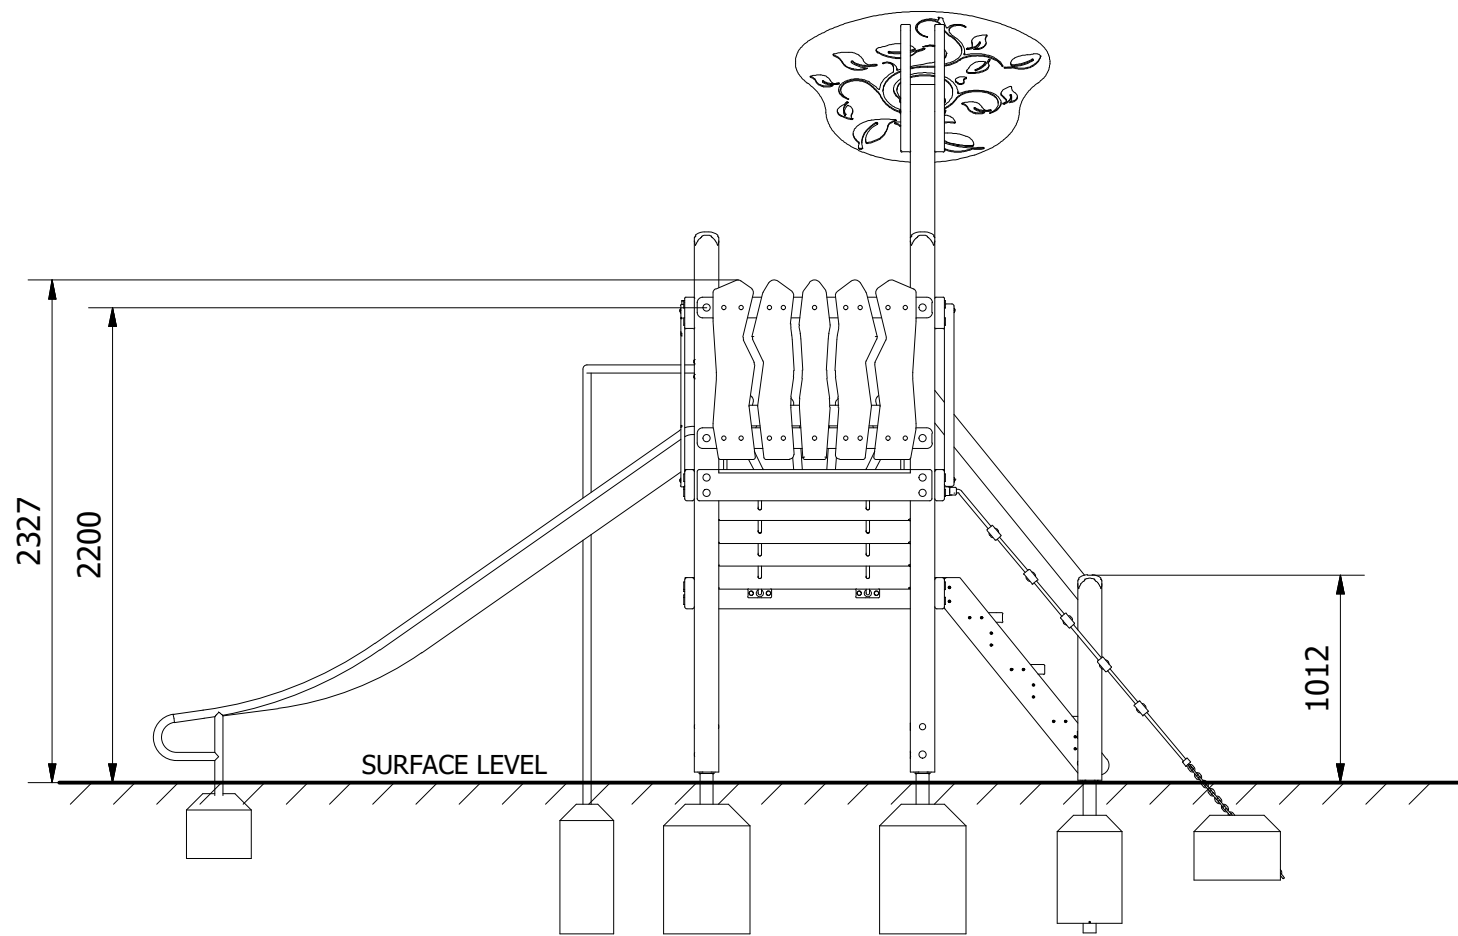

PARTS LIST

ITEM	QTY	PART NUMBER	DESCRIPTION	STOCK NUMBER
1	3	TB-200-032_B	2700 (2200 PF) X 112MM SAFALOG	COMTIMSAF0002
2	4	TB-200-126_B	2500MM x 112MM (POST INSERT)	COMTIMSAF0002
3	1	TB-200-873	3400 X 112MM (POST INSERT)	COMTIMSAF0002
4	2	MOD-600-044 MULTIPLAY DECK	1200 X 1200 DECK	
5	8	MOD-600-116 GROUND FOOT	GROUND FOOT (112)	SUBSTEMIS0004
6	2	MOD-600-125 JUNGLE BARRIER	JUNGLE BARRIER	
7	1	MOD-600-127 ORCHARD ROOF	ORCHARD ROOF	
8	1	MOD-600-134 1.5M ORCHARD SCRAMBLE NET	1.5M SCRAMBLE NET	
9	1	MOD-600-048 1M STAIRS	1M STAIRS	
10	1	MOD-600-145 FIREMANS POLE		
11	1	MOD-600-149 1.5M ORCHARD SLIDE	1M ORCHARD SLIDE	
12	1	MOD-600-150 INCLINED RICKETY BRIDGE		
13	1	250 x 250 x 600	0.038M ³ CONCRETE FOUNDATION	
14	8	400 x 400 x 600	0.096M ³ CONCRETE FOUNDATION	

WETPOUR AREA = 42.3M²
 PERIMETER = 25.8 L/M

36 SAFAGRASS TILES (1.5 X 1.0)

UNLESS OTHERWISE SPECIFIED: DIMENSIONS ARE IN MILLIMETERS TOLERANCES: LINEAR: ±2MM 1 DECIMAL PLACE: ±0.5MM ANGULAR: ±1°	PROPRIETARY AND CONFIDENTIAL THE INFORMATION CONTAINED IN THIS DRAWING IS THE SOLE PROPERTY OF FENLAND LEISURE PRODUCTS. ANY REPRODUCTION IN PART OR AS A WHOLE WITHOUT THE WRITTEN PERMISSION OF FENLAND LEISURE PRODUCTS IS PROHIBITED.	Title: PRO-500-204 HAZEL ORCHARD MULTITPLAY	
		Product Range: MULTIPLAY TOWER	
		Date: 15/11/2021	
		Page: 2	
		DO NOT SCALE FROM DRAWING	
		Tel: 01354 638359 www.onlineplaygrounds.co.uk	

ALL FOUNDATIONS 400 X 400 X 600 DEEP UNLESS OTHERWISE SPECIFIED

UNLESS OTHERWISE SPECIFIED: DIMENSIONS ARE IN MILLIMETERS TOLERANCES: LINEAR: ±2MM 1 DECIMAL PLACE: ±0.5MM ANGULAR: ±1°	PROPRIETARY AND CONFIDENTIAL THE INFORMATION CONTAINED IN THIS DRAWING IS THE SOLE PROPERTY OF FENLAND LEISURE PRODUCTS. ANY REPRODUCTION IN PART OR AS A WHOLE WITHOUT THE WRITTEN PERMISSION OF FENLAND LEISURE PRODUCTS IS PROHIBITED.	Title: PRO-500-204 HAZEL ORCHARD MULTITPLAY	
		Product Range: MULTIPLAY TOWER	
		Date: 15/11/2021	
		Page: 3	
		A3	
DO NOT SCALE FROM DRAWING		Tel: 01354 638359 www.onlineplaygrounds.co.uk	