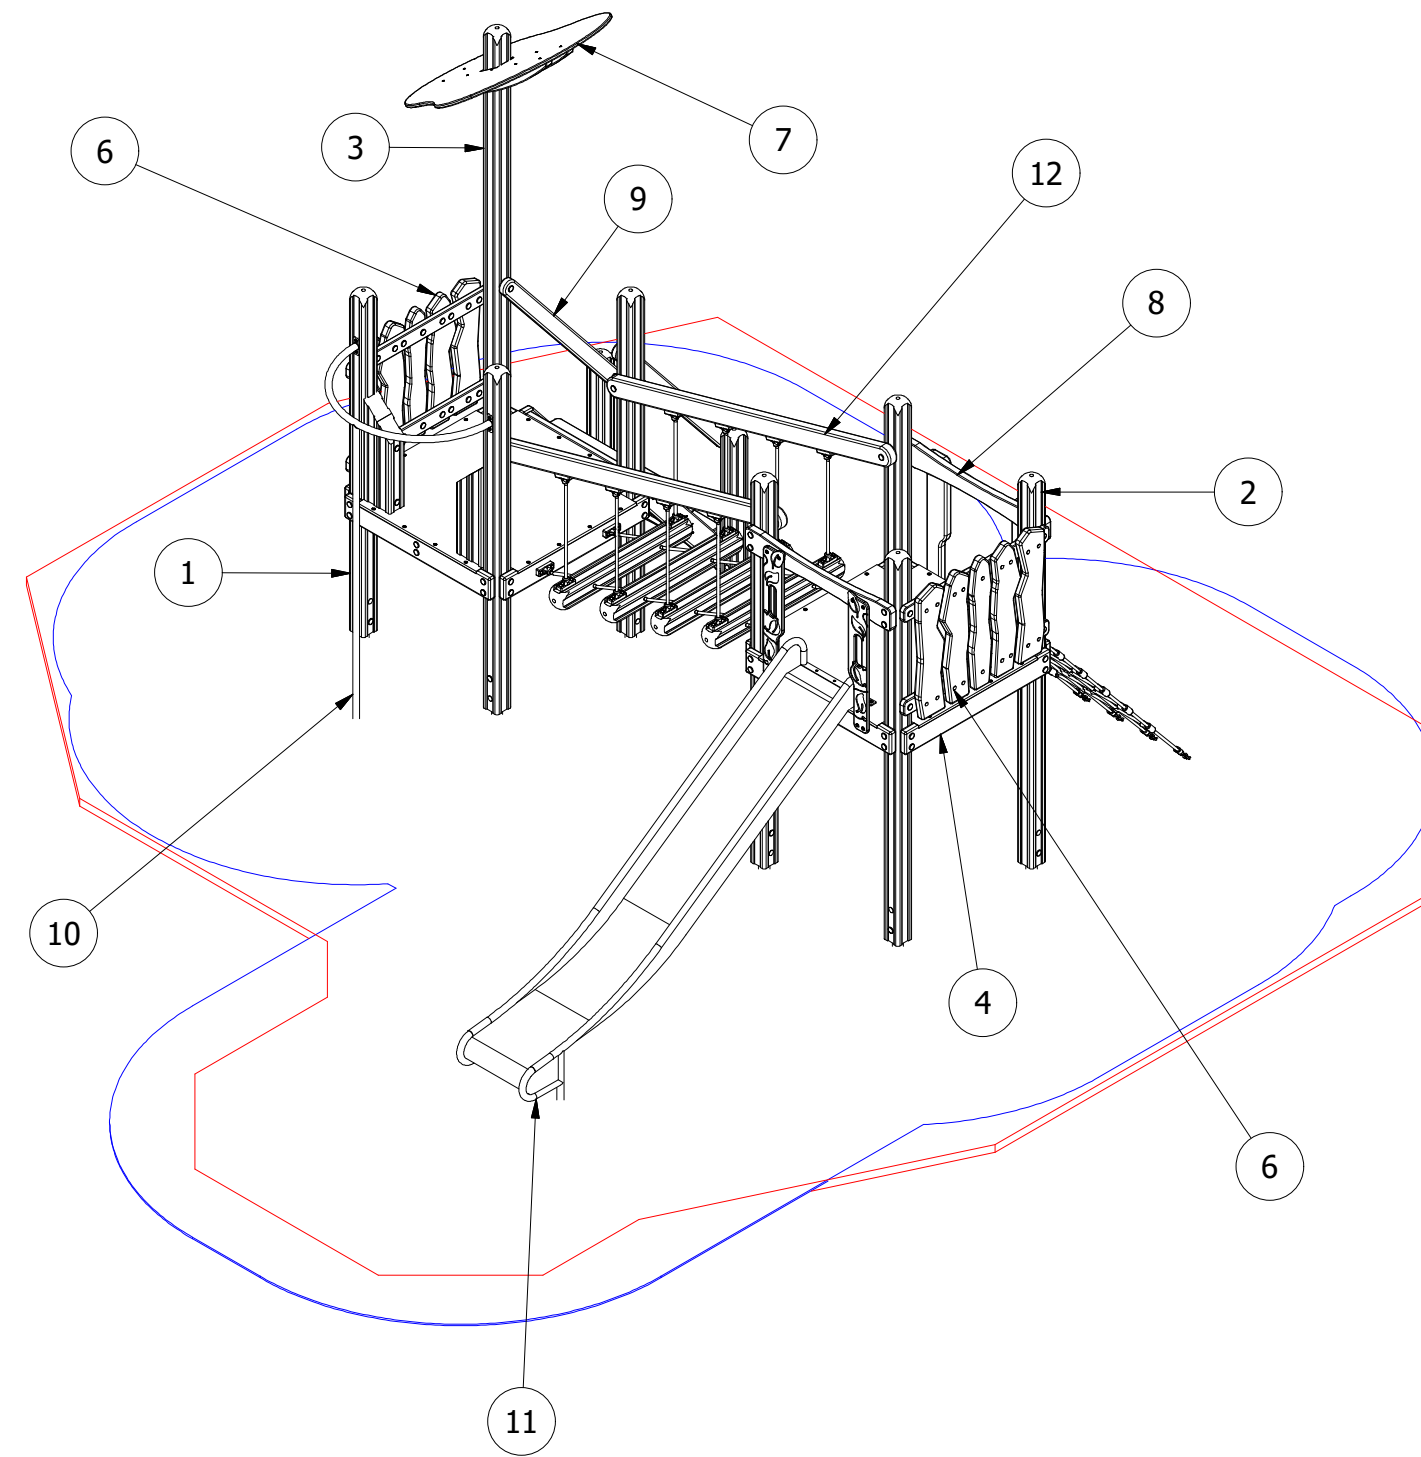

PARTS LIST

ITEM	QTY	PART NUMBER	DESCRIPTION	STOCK NUMBER
1	3	TB-200-032_B	2700 (2200 PF) X 112MM SAFALOG	COMTIMSAF0002
2	4	TB-200-126_B	2500MM x 112MM (POST INSERT)	COMTIMSAF0002
3	1	TB-200-873	3400 X 112MM (POST INSERT)	COMTIMSAF0002
4	2	MOD-600-044 MULTIPLAY DECK	1200 X 1200 DECK	
5	8	MOD-600-116 GROUND FOOT	GROUND FOOT (112)	SUBSTEMIS0004
6	2	MOD-600-125 JUNGLE BARRIER	JUNGLE BARRIER	
7	1	MOD-600-127 ORCHARD ROOF	ORCHARD ROOF	
8	1	MOD-600-134 1.5M ORCHARD SCRAMBLE NET	1.5M SCRAMBLE NET	
9	1	MOD-600-048 1M STAIRS	1M STAIRS	
10	1	MOD-600-145 FIREMANS POLE		
11	1	MOD-600-149 1.5M ORCHARD SLIDE	1M ORCHARD SLIDE	
12	1	MOD-600-150 INCLINED RICKETY BRIDGE		
13	1	250 x 250 x 600	0.038M ³ CONCRETE FOUNDATION	
14	8	400 x 400 x 600	0.096M ³ CONCRETE FOUNDATION	

UNLESS OTHERWISE SPECIFIED:
DIMENSIONS ARE IN MILLIMETERS
TOLERANCES:
LINEAR: ±2MM
1 DECIMAL PLACE: ±0.5MM
ANGULAR: ±1°

PROPRIETARY AND CONFIDENTIAL
THE INFORMATION CONTAINED IN THIS DRAWING IS THE SOLE PROPERTY OF FENLAND LEISURE PRODUCTS. ANY REPRODUCTION IN PART OR AS A WHOLE WITHOUT THE WRITTEN PERMISSION OF FENLAND LEISURE PRODUCTS IS PROHIBITED.

WETPOUR AREA = 42.3M²
 PERIMETER = 25.8 L/M

36 SAFAGRASS TILES (1.5 X 1.0)

UNLESS OTHERWISE SPECIFIED: DIMENSIONS ARE IN MILLIMETERS TOLERANCES: LINEAR: ±2MM 1 DECIMAL PLACE: ±0.5MM ANGULAR: ±1°	PROPRIETARY AND CONFIDENTIAL THE INFORMATION CONTAINED IN THIS DRAWING IS THE SOLE PROPERTY OF FENLAND LEISURE PRODUCTS. ANY REPRODUCTION IN PART OR AS A WHOLE WITHOUT THE WRITTEN PERMISSION OF FENLAND LEISURE PRODUCTS IS PROHIBITED.	Title: PRO-500-204 HAZEL ORCHARD MULTITPLAY	
		Product Range: MULTIPLAY TOWER	
		Date: 15/11/2021	
		Page: 2	
		DO NOT SCALE FROM DRAWING	
		Tel: 01354 638359 www.onlineplaygrounds.co.uk	