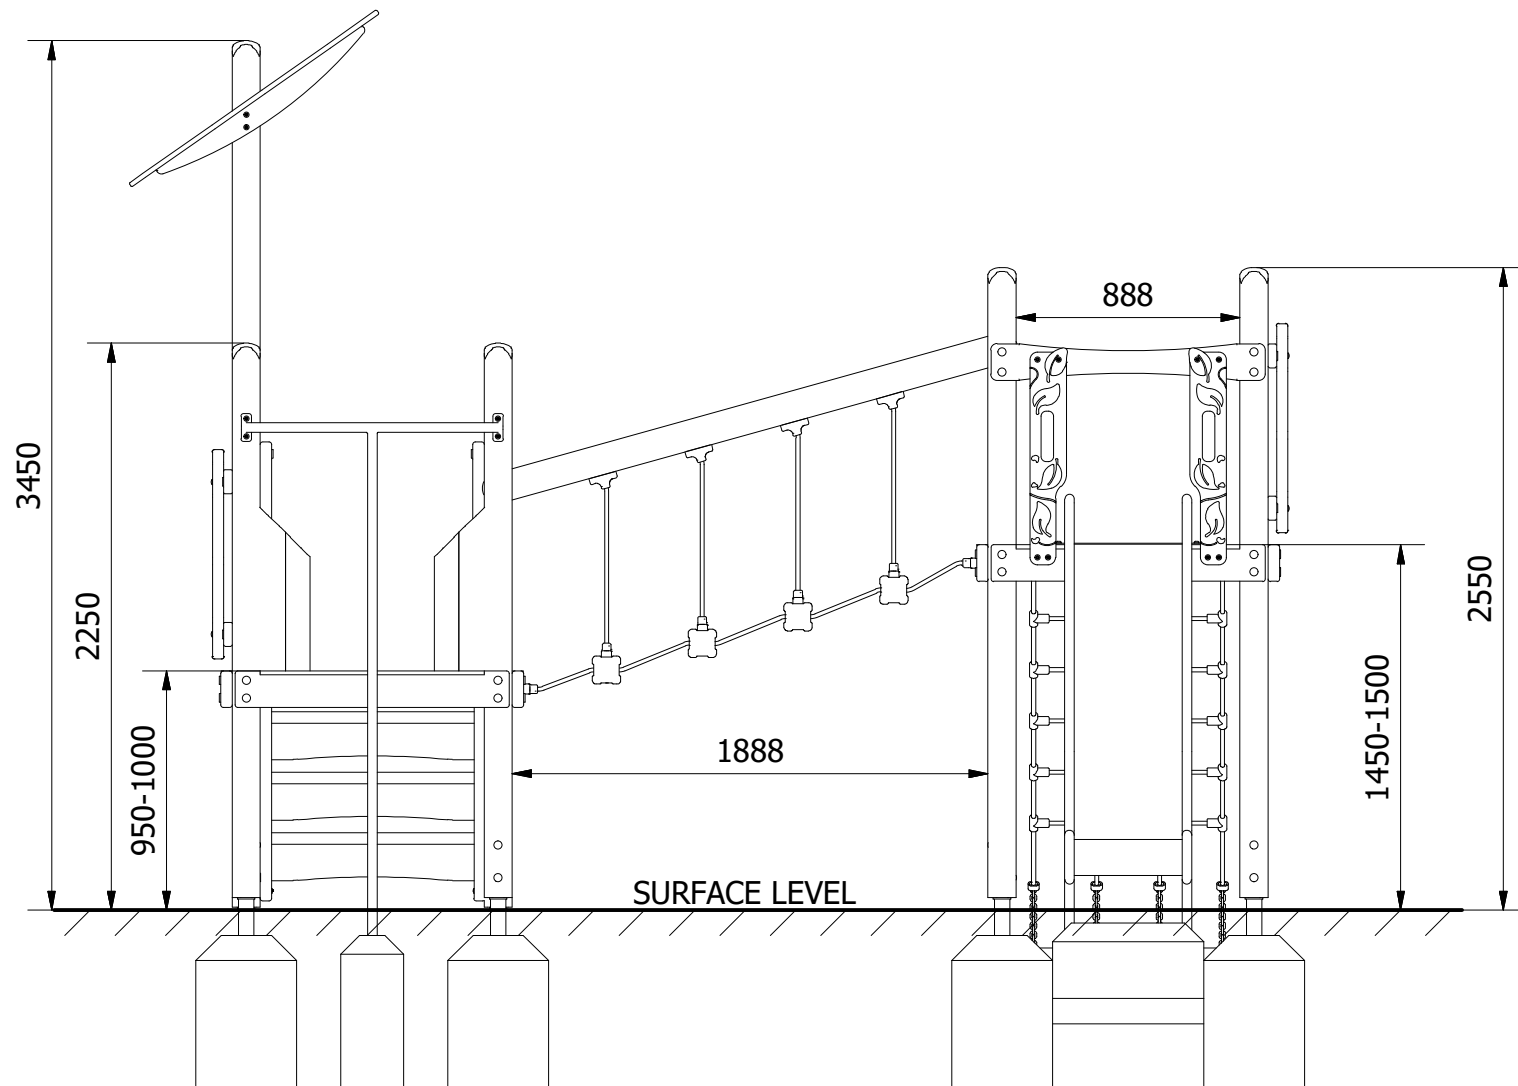

PARTS LIST

ITEM	QTY	PART NUMBER	DESCRIPTION	STOCK NUMBER
1	3	TB-200-032_B	2700 (2200 PF) X 112MM SAFALOG	COMTIMSAF0002
2	4	TB-200-126_B	2500MM x 112MM (POST INSERT)	COMTIMSAF0002
3	1	TB-200-873	3400 X 112MM (POST INSERT)	COMTIMSAF0002
4	2	MOD-600-044 MULTIPLAY DECK	1200 X 1200 DECK	
5	8	MOD-600-116 GROUND FOOT	GROUND FOOT (112)	SUBSTEMIS0004
6	2	MOD-600-125 JUNGLE BARRIER	JUNGLE BARRIER	
7	1	MOD-600-127 ORCHARD ROOF	ORCHARD ROOF	
8	1	MOD-600-134 1.5M ORCHARD SCRAMBLE NET	1.5M SCRAMBLE NET	
9	1	MOD-600-048 1M STAIRS	1M STAIRS	
10	1	MOD-600-145 FIREMANS POLE		
11	1	MOD-600-149 1.5M ORCHARD SLIDE	1M ORCHARD SLIDE	
12	1	MOD-600-150 INCLINED RICKETY BRIDGE		
13	1	250 x 250 x 600	0.038M ³ CONCRETE FOUNDATION	
14	8	400 x 400 x 600	0.096M ³ CONCRETE FOUNDATION	

UNLESS OTHERWISE SPECIFIED:
DIMENSIONS ARE IN MILLIMETERS
TOLERANCES:
LINEAR: ±2MM
1 DECIMAL PLACE: ±0.5MM
ANGULAR: ±1°

PROPRIETARY AND CONFIDENTIAL
THE INFORMATION CONTAINED IN THIS DRAWING IS THE SOLE PROPERTY OF FENLAND LEISURE PRODUCTS. ANY REPRODUCTION IN PART OR AS A WHOLE WITHOUT THE WRITTEN PERMISSION OF FENLAND LEISURE PRODUCTS IS PROHIBITED.

WETPOUR AREA = 42.3M²
 PERIMETER = 25.8 L/M

36 SAFAGRASS TILES (1.5 X 1.0)

UNLESS OTHERWISE SPECIFIED: DIMENSIONS ARE IN MILLIMETERS TOLERANCES: LINEAR: ±2MM 1 DECIMAL PLACE: ±0.5MM ANGULAR: ±1°	PROPRIETARY AND CONFIDENTIAL THE INFORMATION CONTAINED IN THIS DRAWING IS THE SOLE PROPERTY OF FENLAND LEISURE PRODUCTS. ANY REPRODUCTION IN PART OR AS A WHOLE WITHOUT THE WRITTEN PERMISSION OF FENLAND LEISURE PRODUCTS IS PROHIBITED.	Title: PRO-500-204 HAZEL ORCHARD MULTITPLAY	
		Product Range: MULTIPLAY TOWER	
		Date: 15/11/2021	
		Page: 2	
		DO NOT SCALE FROM DRAWING	
		Tel: 01354 638359 www.onlineplaygrounds.co.uk	