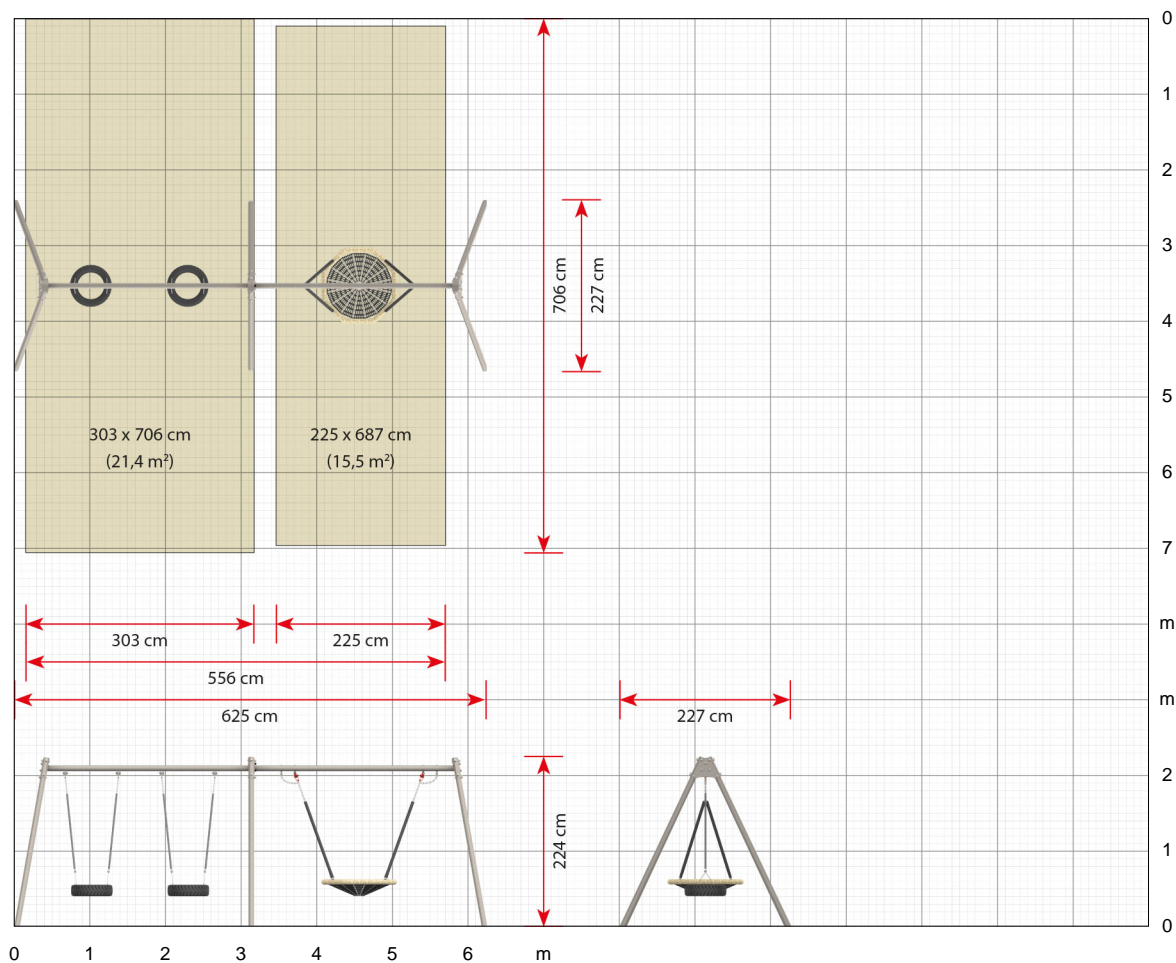

1186

Metal module swing frame with 2 tyre swings and 1 bird's nest swing

Scale 1:100 (when printed in 100%)

Click here to see more about the product on our website:

<https://www.ledonplay.com/product/1186/>