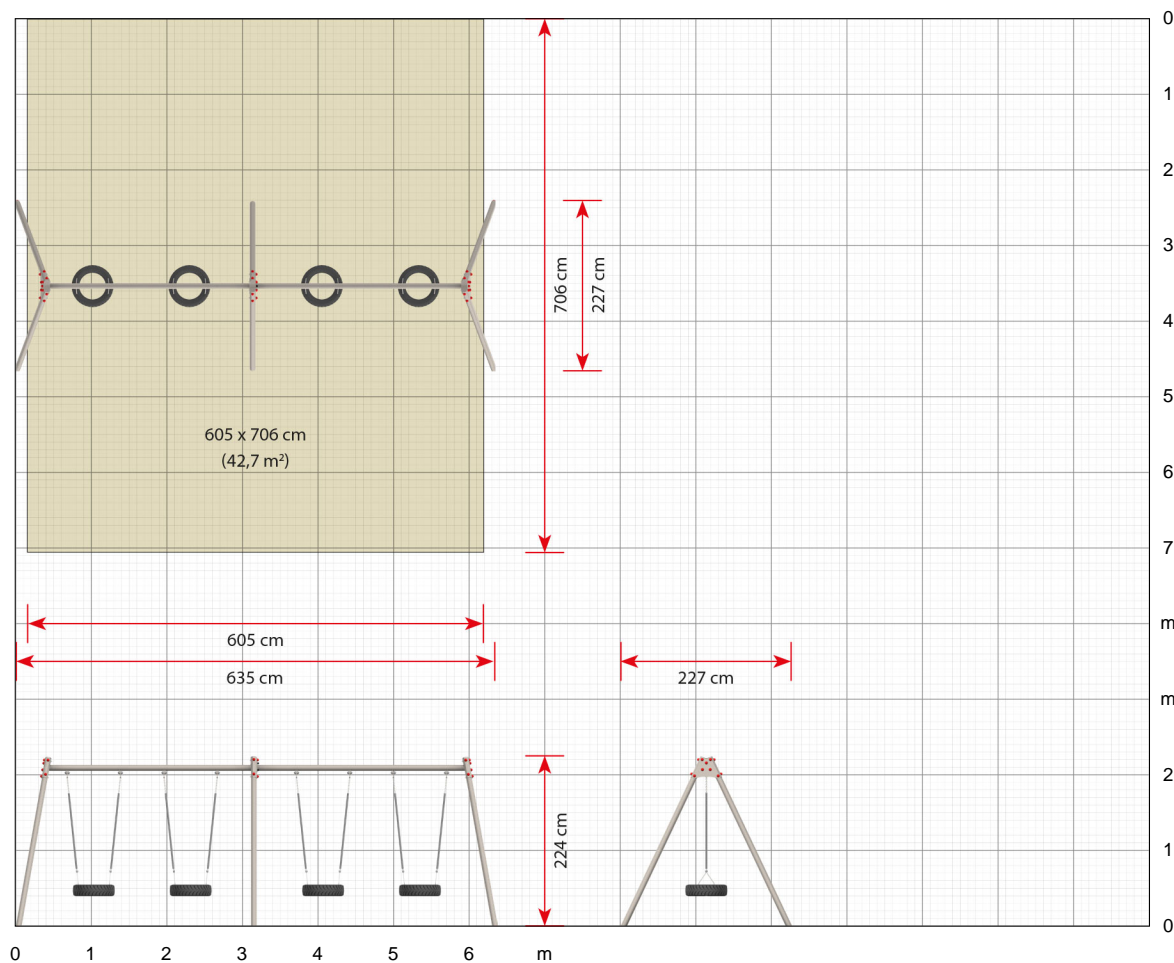

1185

Metal module swing frame with 4 tyre swings

Scale 1:100 (when printed in 100%)

Click here to see more about the product on our website:
<https://www.ledonplay.com/product/1185/>